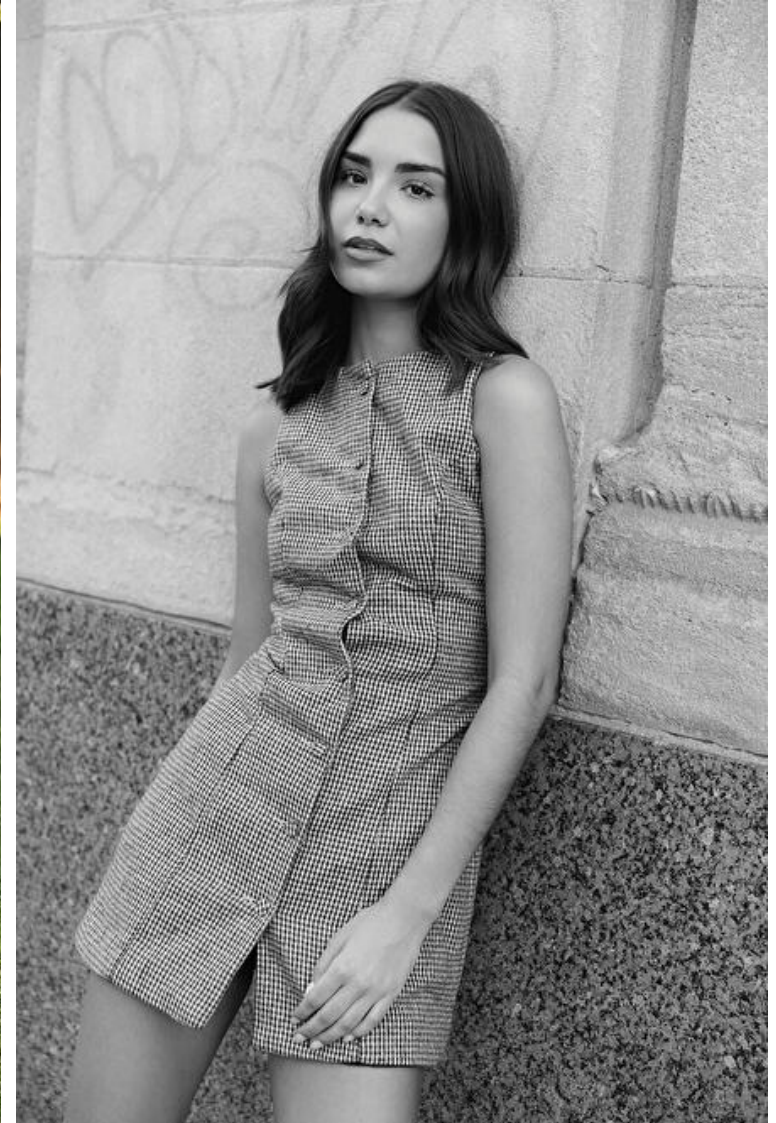

Select

MODEL MANAGEMENT

400 Michigan Ave Ste 700, Chicago, 60611, Illinois, United States

Phone: +1 312 943 3226 Email: info.chicago@selectmodel.com Website: <https://selectmodel.com/>

Riley

Height 177cm / 5' 9.5"

Bust 79cm / 31"

Waist 66cm / 26"

Hips 91cm / 36"

Shoes EU/US/UK 40 / 9 / 7

Eyes Brown

Hair Brown