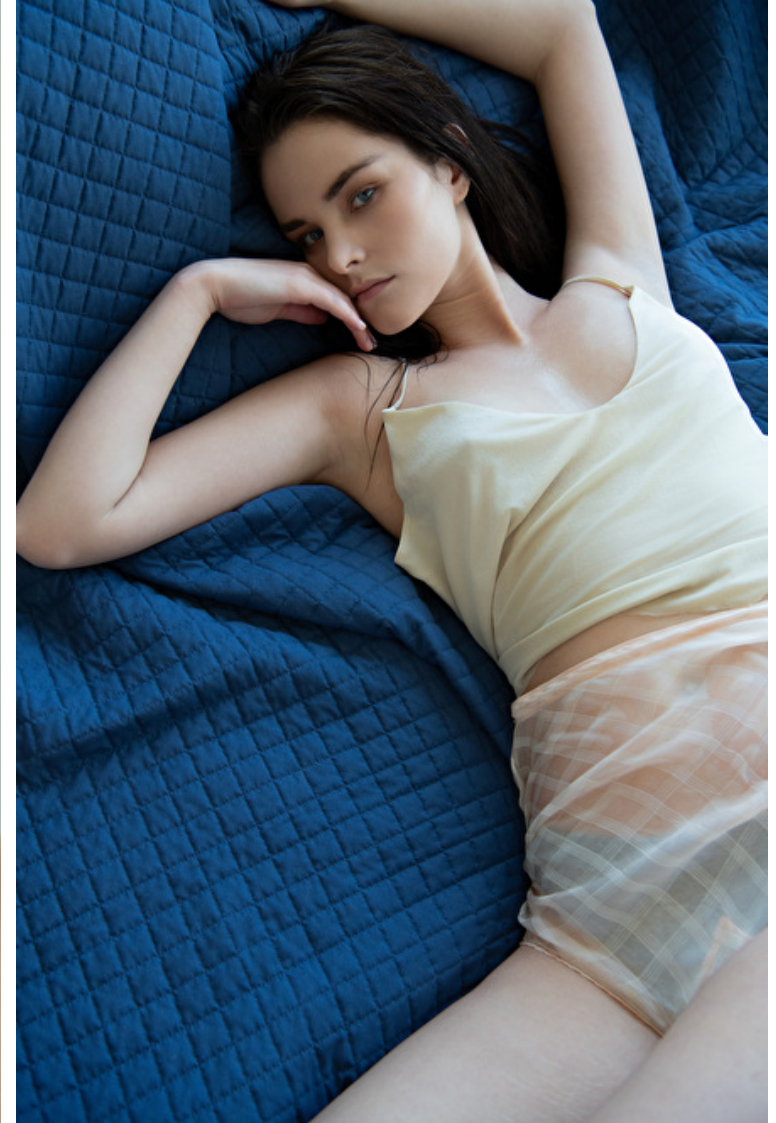

Riley Lonergan

Height 178cm / 5' 10.0"

Bust 81cm / 32"

Waist 61cm / 24"

Hips 89cm / 35"

Shoes EU/US/UK 41.5 / 10 / 8

Eyes Blue

Hair Brown

Location MI