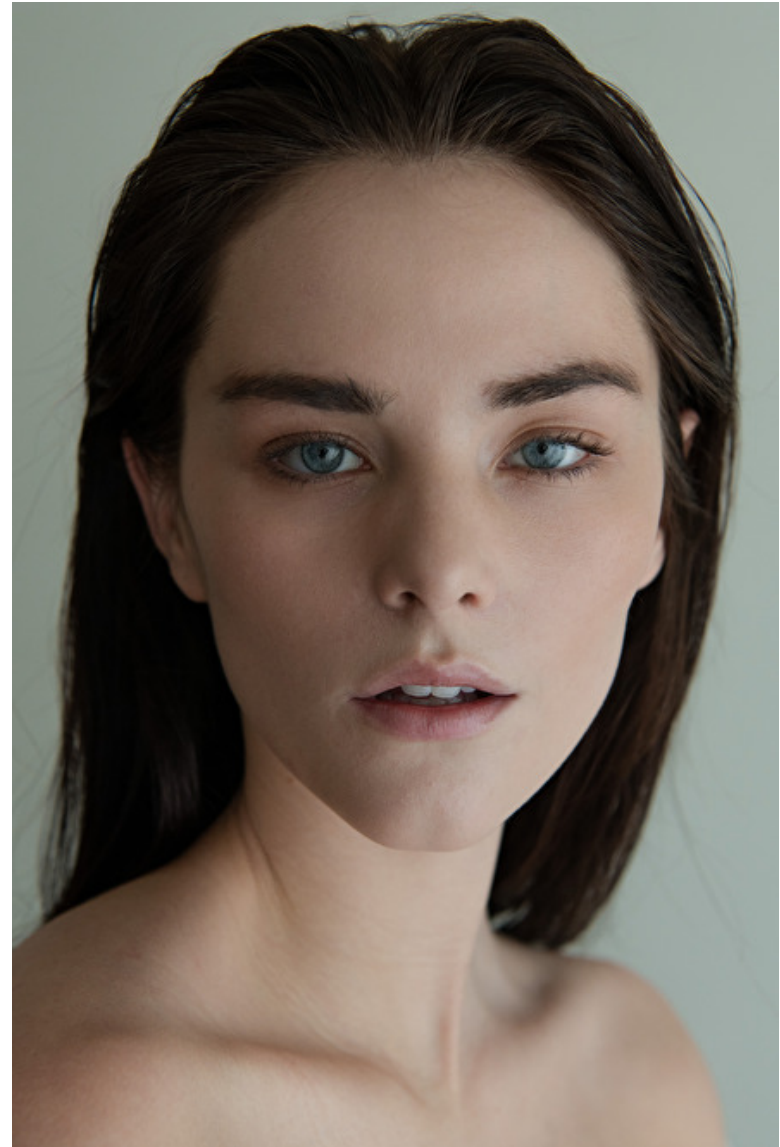

Select

MODEL MANAGEMENT

400 Michigan Ave SUITE 700, Chicago, 60611, IL, United States

Phone: +1 312 943 3226 Email: info.chicago@selectmodel.com Website: <https://selectmodel.com/>

Riley Lonergan

Height 178cm / 5' 10.0"

Bust 81cm / 32"

Waist 61cm / 24"

Hips 89cm / 35"

Shoes EU/US/UK 41.5 / 10 / 8

Eyes Blue

Hair Brown

Location MI