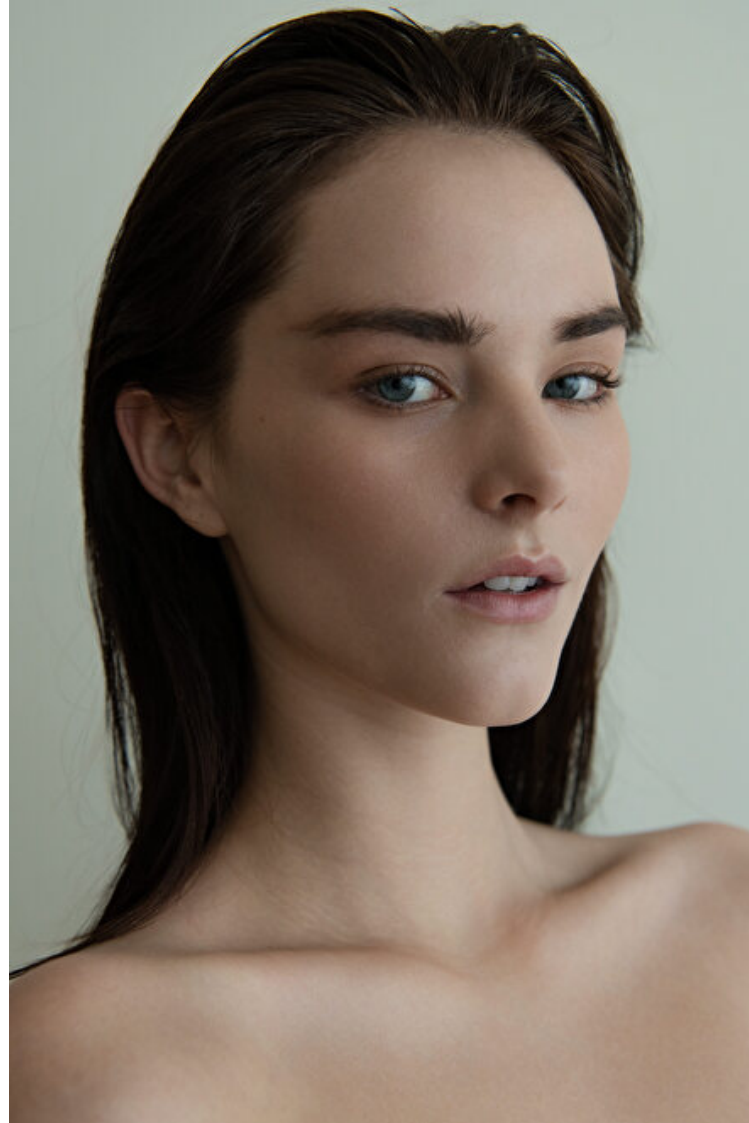

Riley Lonergan

Height 178cm / 5' 10.0"

Bust 81cm / 32"

Waist 61cm / 24"

Hips 89cm / 35"

Shoes EU/US/UK 41.5 / 10 / 8

Eyes Blue

Hair Brown

Location MI