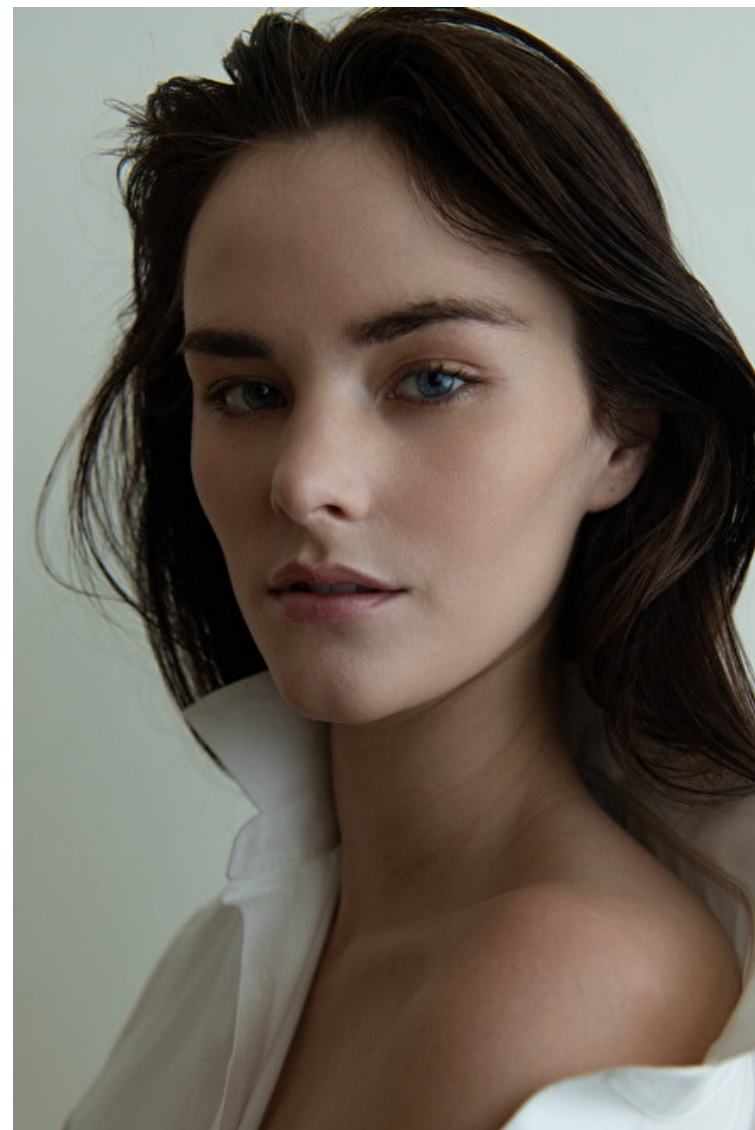

Select

MODEL MANAGEMENT

400 Michigan Ave SUITE 700, Chicago, 60611, IL, United States
Phone: +1 312 943 3226 Email: info.chicago@selectmodel.com Website: <https://selectmodel.com/>

Riley Lonergan

Height 178cm / 5' 10.0"

Bust 81cm / 32"

Waist 61cm / 24"

Hips 89cm / 35"

Shoes EU/US/UK 41.5 / 10 / 8

Eyes Blue

Hair Brown

Location MI