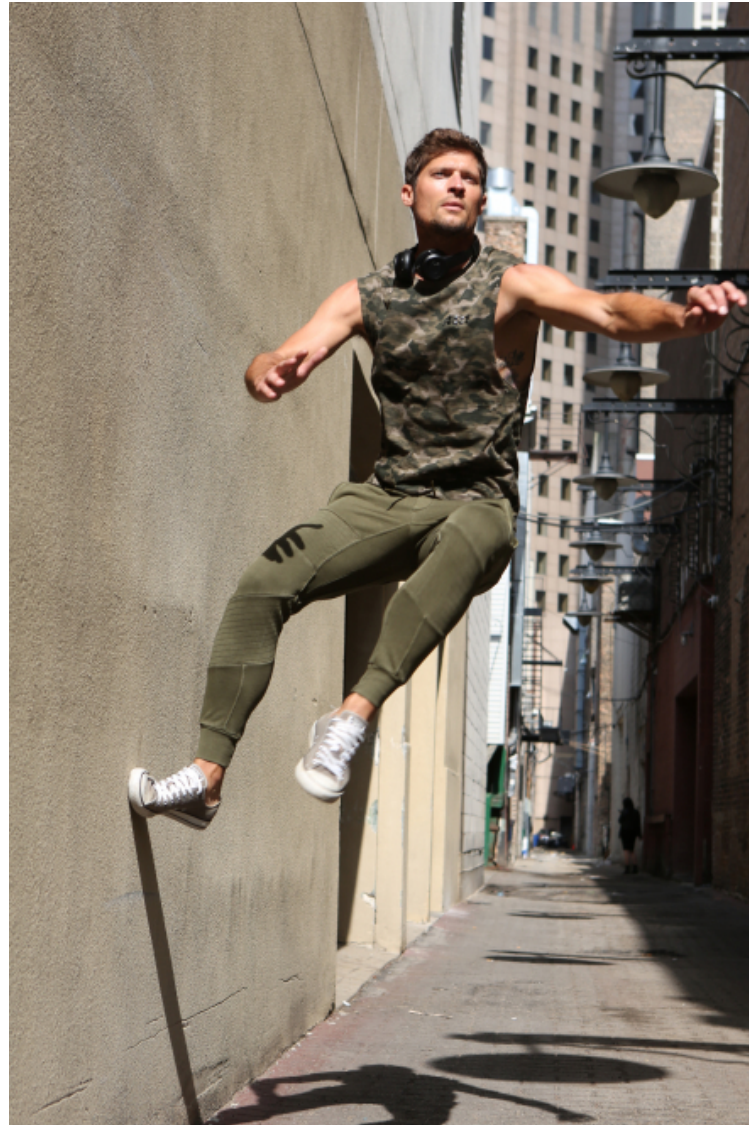

Neck 41cm / 16"

Sleeve 89cm / 35"

Suit size 42cm / 32"

Suit cut Regular