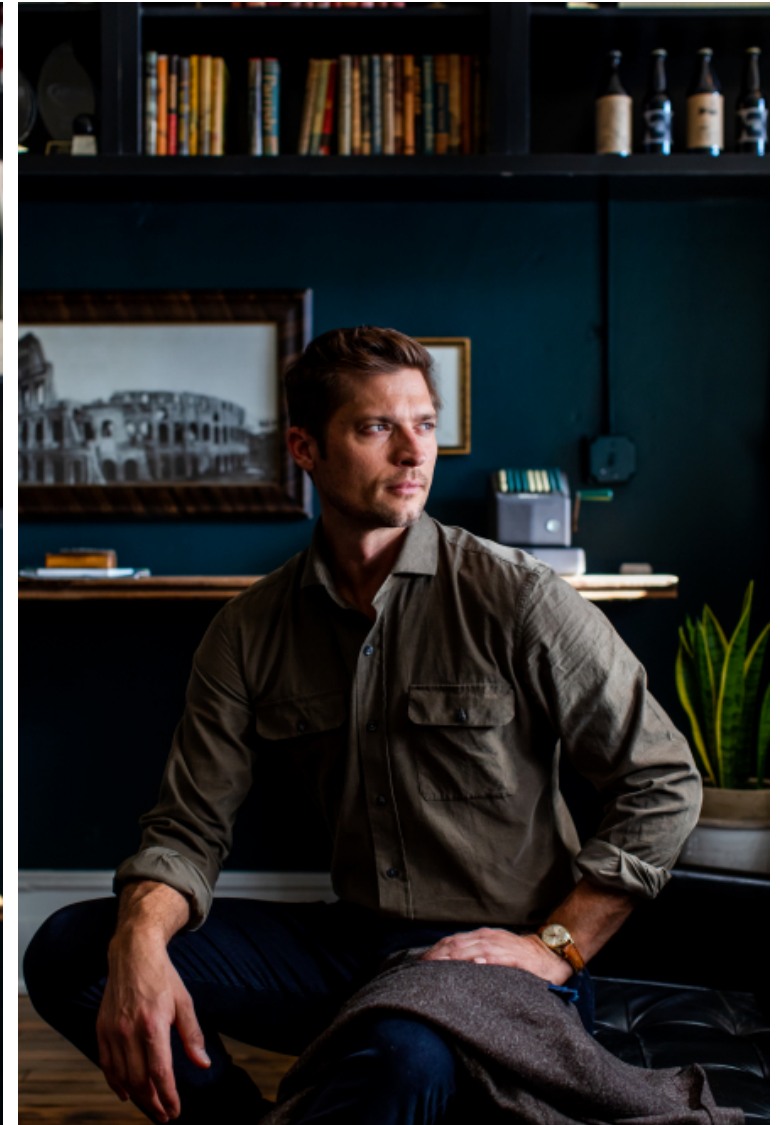

Select

MODEL MANAGEMENT

400 Michigan Ave SUITE 700, Chicago, 60611, UNITED STATES, United States
Phone: +1 312 943 3226 Email: info.chicago@selectmodel.com Website: <https://selectmodel.com/>

Robbie Tickel

Height 190cm / 6' 3.0"

Chest 101cm / 40"

Waist 81cm / 32"

Shoes EU/US/UK 45 / 12 / 10.5

Eyes Blue

Hair Dark blond

Inseam 86cm / 34"

Neck 41cm / 16"

Sleeve 89cm / 35"

Suit size 42cm / 32"

Suit cut Regular