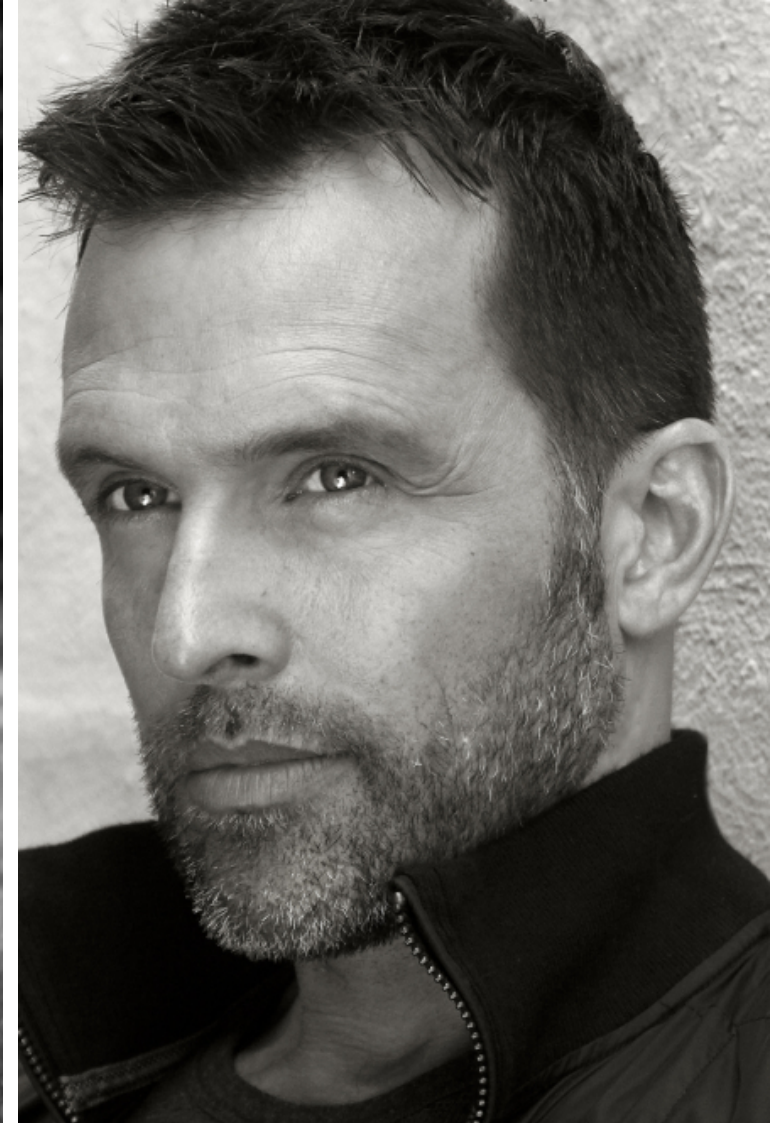

Select

MODEL MANAGEMENT

400 Michigan Ave SUITE 700, Chicago, 60611, UNITED STATES, United States
Phone: +1 312 943 3226 Email: info.chicago@selectmodel.com Website: <https://selectmodel.com/>

Robert Stewart

Height 185cm / 6' 1.0"

Waist 81cm / 32"

Shoes EU/US/UK 44 / 11 / 9.5

Eyes Blue green

Hair Brown

Chest 107cm / 42"

Inseam 81cm / 32"

Neck 41cm / 16"

Sleeve 86cm / 34"

Suit size 52cm / 42"

Suit cut Regular