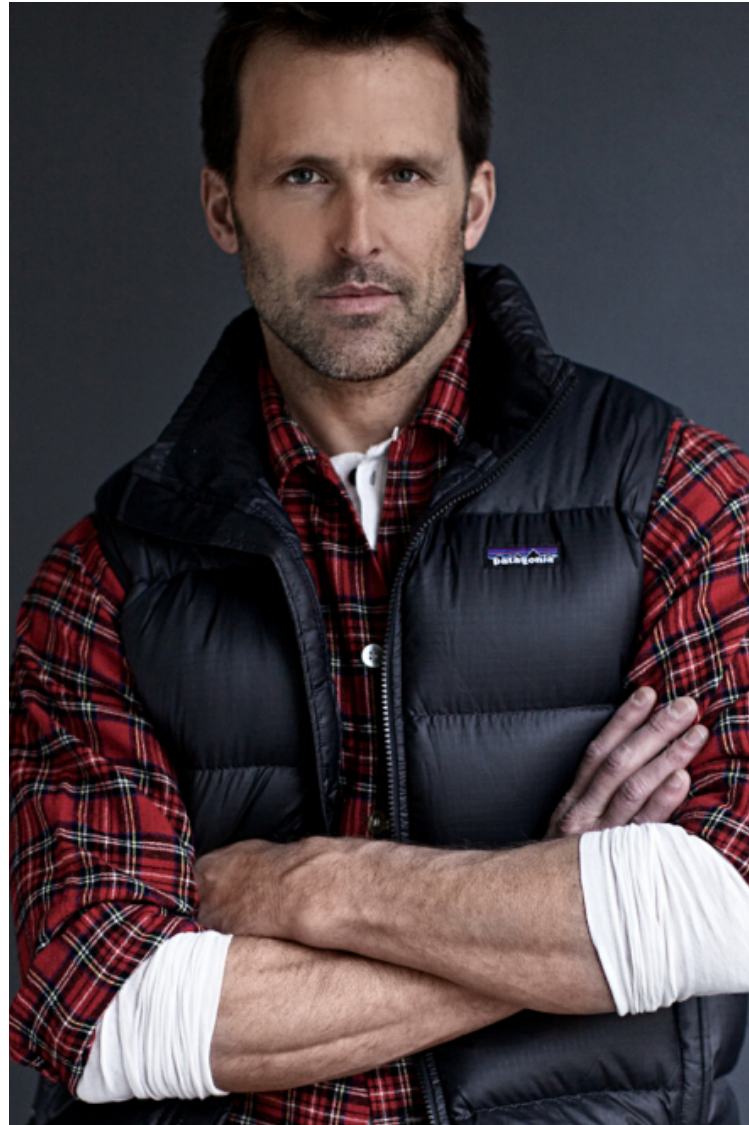

Select

MODEL MANAGEMENT

400 Michigan Ave SUITE 700, Chicago, 60611, UNITED STATES, United States
Phone: +1 312 943 3226 Email: info.chicago@selectmodel.com Website: <https://selectmodel.com/>

Robert Stewart

Height 185cm / 6' 1.0"

Waist 81cm / 32"

Shoes EU/US/UK 44 / 11 / 9.5

Eyes Blue green

Hair Brown

Chest 107cm / 42"

Inseam 81cm / 32"

Neck 41cm / 16"

Sleeve 86cm / 34"

Suit size 52cm / 42"

Suit cut Regular