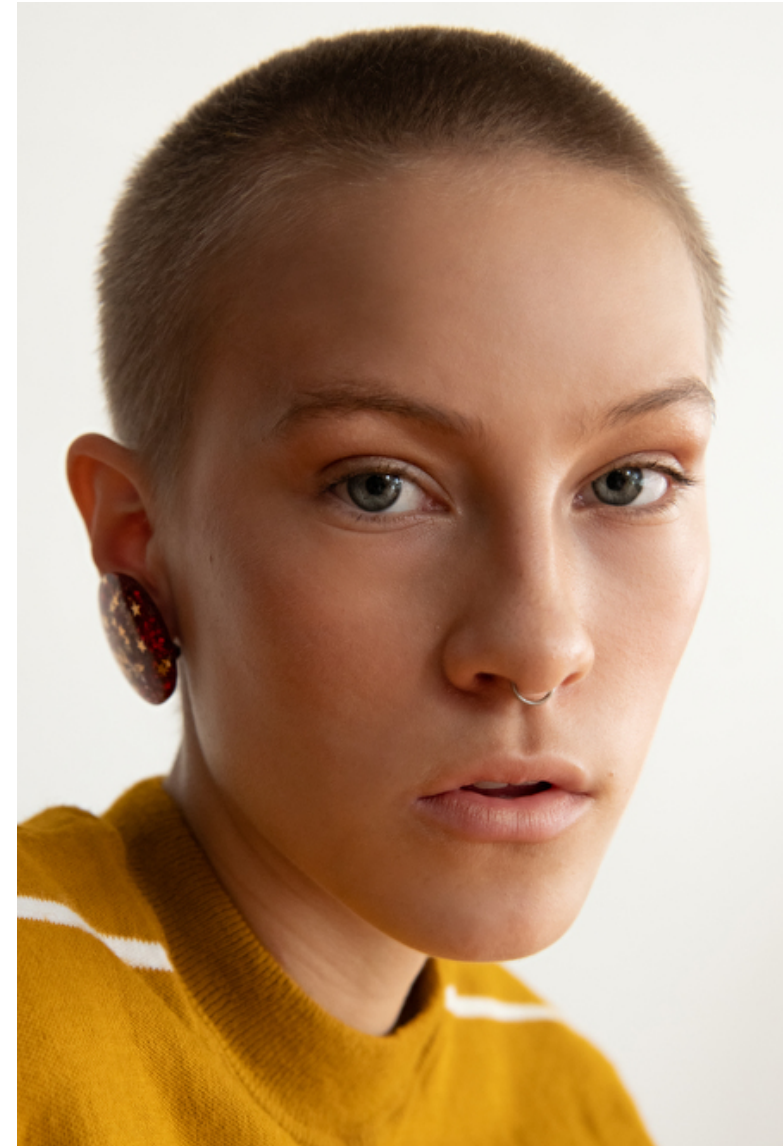

Select

MODEL MANAGEMENT

400 Michigan Ave SUITE 700, Chicago, 60611, IL, United States
Phone: +1 312 943 3226 **Email:** info.chicago@selectmodel.com **Website:** <https://selectmodel.com/>

Rosa Wren

Height 173cm / 5' 8.0"

Size EU/US 32 / 2

Bust 76cm / 30"

Waist 62cm / 24.5"

Hips 87cm / 34.5"

Shoes EU/US/UK 39.5 / 8.5 / 6

Eyes Blue

Hair Light brown

Cup B

Location WI