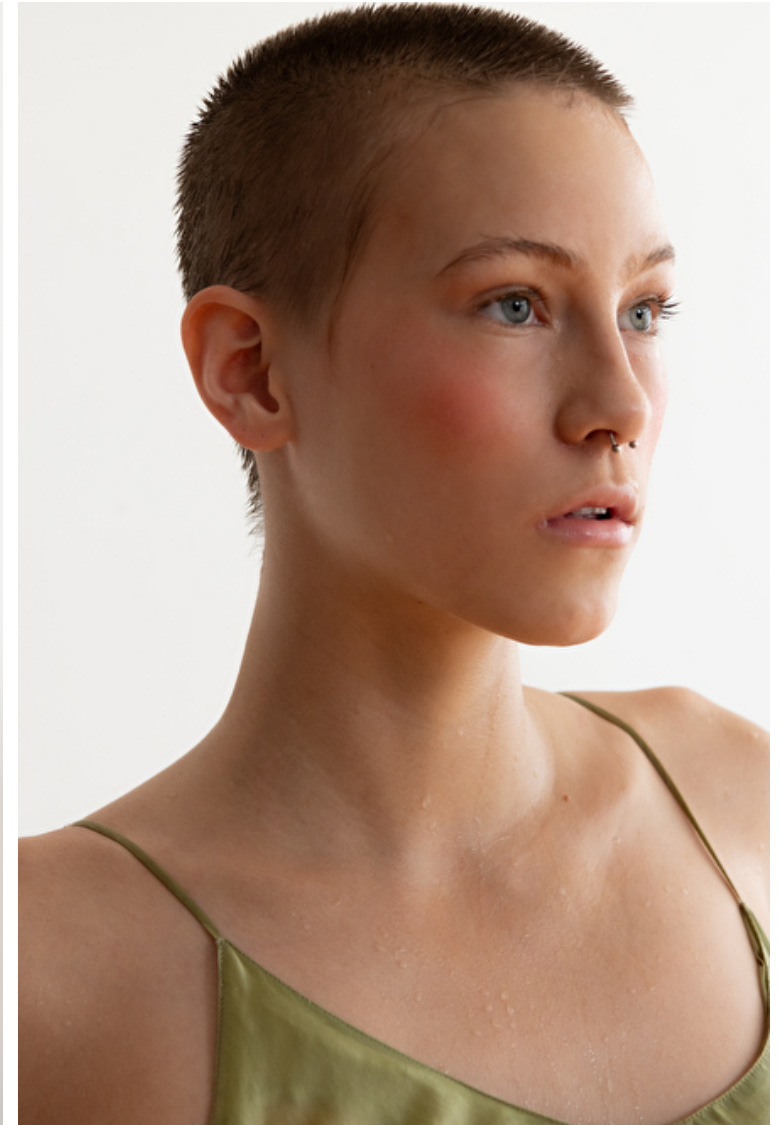

Select

MODEL MANAGEMENT

400 Michigan Ave SUITE 700, Chicago, 60611, IL, United States

Phone: +1 312 943 3226 Email: info.chicago@selectmodel.com Website: <https://selectmodel.com/>

Rosa Wren

Height 173cm / 5' 8.0"

Size EU/US 32 / 2

Bust 76cm / 30"

Waist 62cm / 24.5"

Hips 87cm / 34.5"

Shoes EU/US/UK 39.5 / 8.5 / 6

Eyes Blue

Hair Light brown

Cup B

Location WI