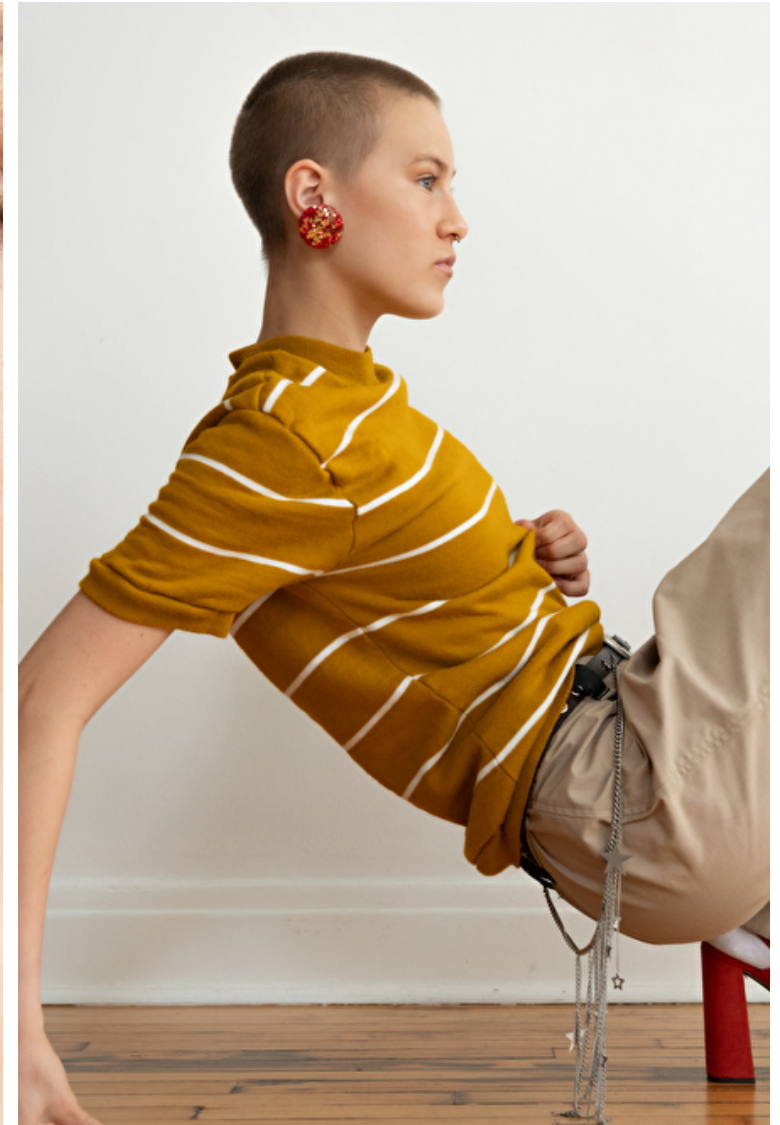

Rosa Wren

Height 173cm / 5' 8.0"

Size EU/US 32 / 2

Bust 76cm / 30"

Waist 62cm / 24.5"

Hips 87cm / 34.5"

Shoes EU/US/UK 39.5 / 8.5 / 6

Eyes Blue

Hair Light brown

Cup B

Location WI