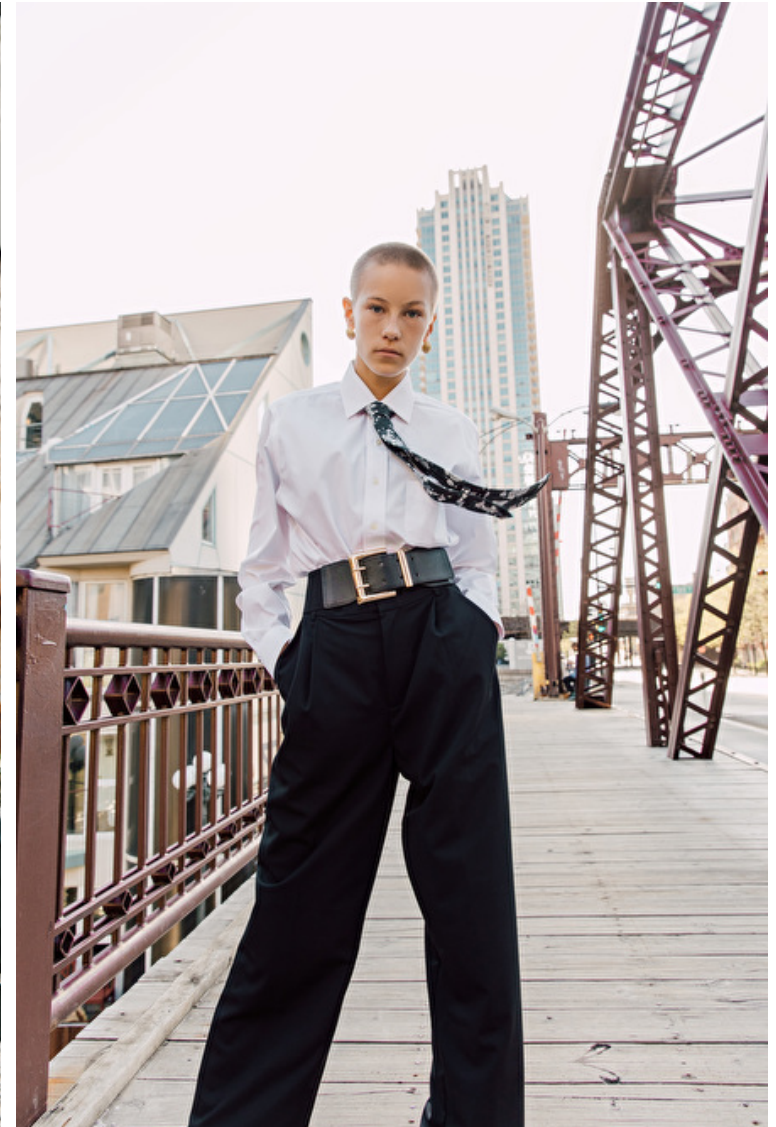

Select

MODEL MANAGEMENT

400 Michigan Ave SUITE 700, Chicago, 60611, IL, United States

Phone: +1 312 943 3226 Email: info.chicago@selectmodel.com Website: <https://selectmodel.com/>

Rosa Wren

Height 173cm / 5' 8.0"

Size EU/US 32 / 2

Bust 76cm / 30"

Waist 62cm / 24.5"

Hips 87cm / 34.5"

Shoes EU/US/UK 39.5 / 8.5 / 6

Eyes Blue

Hair Light brown

Cup B

Location WI