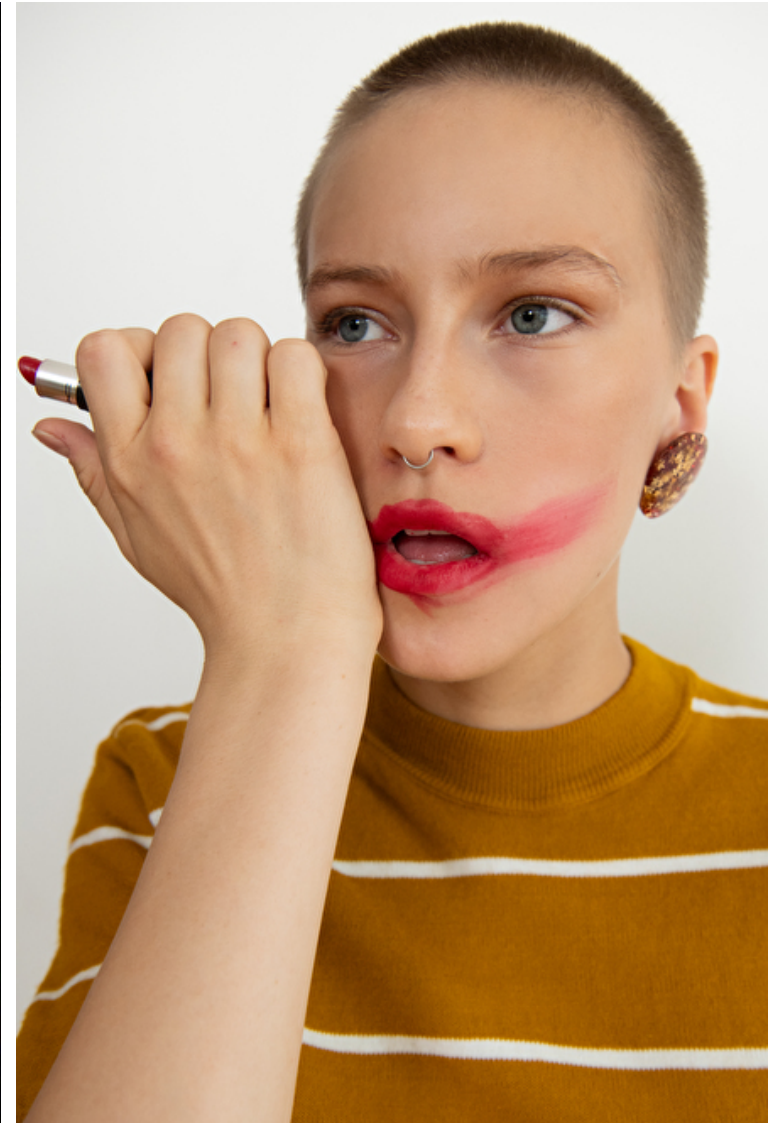

Select

MODEL MANAGEMENT

400 Michigan Ave SUITE 700, Chicago, 60611, IL, United States

Phone: +1 312 943 3226 Email: info.chicago@selectmodel.com Website: <https://selectmodel.com/>

Rosa Wren

Height 173cm / 5' 8.0"

Size EU/US 32 / 2

Bust 76cm / 30"

Waist 62cm / 24.5"

Hips 87cm / 34.5"

Shoes EU/US/UK 39.5 / 8.5 / 6

Eyes Blue

Hair Light brown

Cup B

Location WI