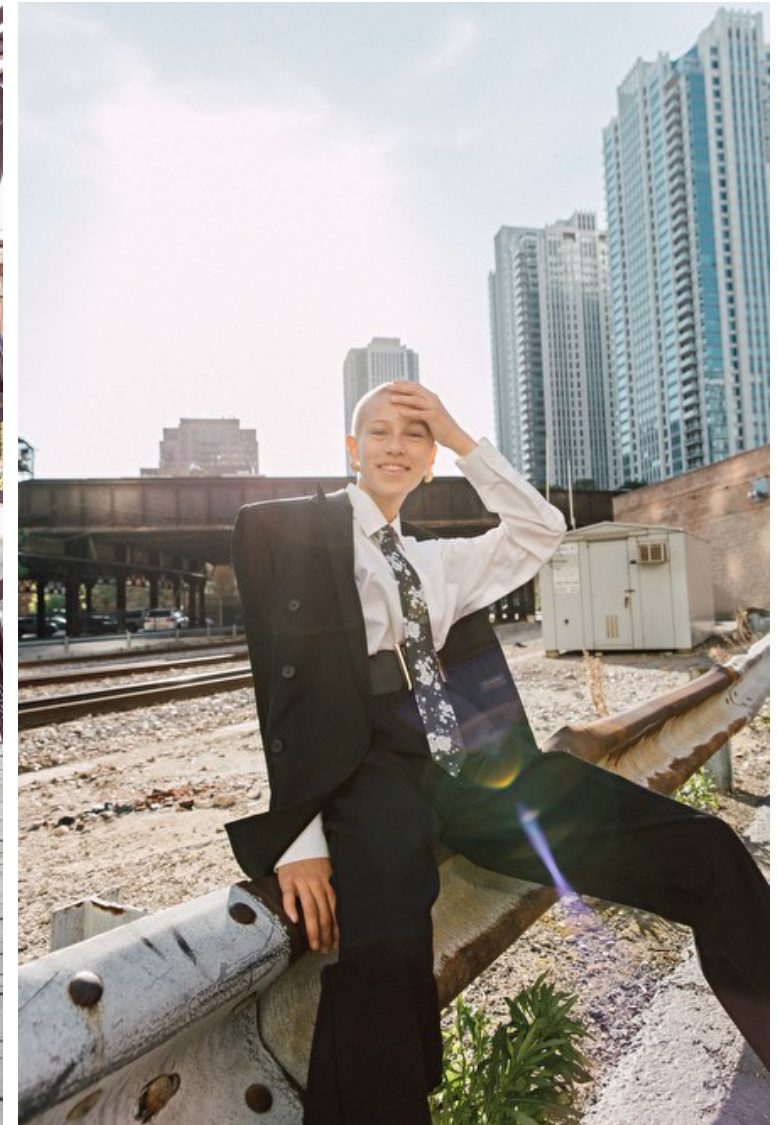

Select

MODEL MANAGEMENT

400 Michigan Ave SUITE 700, Chicago, 60611, IL, United States

Phone: +1 312 943 3226 Email: info.chicago@selectmodel.com Website: <https://selectmodel.com/>

Rosa Wren

Height 173cm / 5' 8.0"

Size EU/US 32 / 2

Bust 76cm / 30"

Waist 62cm / 24.5"

Hips 87cm / 34.5"

Shoes EU/US/UK 39.5 / 8.5 / 6

Eyes Blue

Hair Light brown

Cup B

Location WI