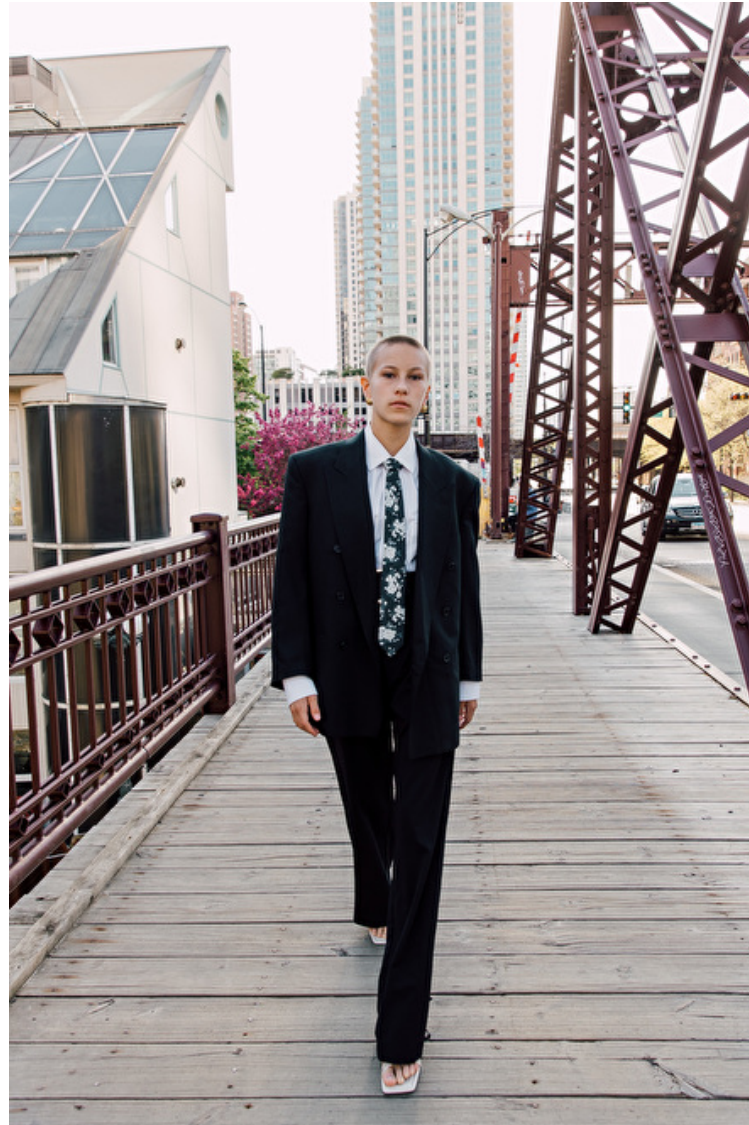

Select

MODEL MANAGEMENT

400 Michigan Ave SUITE 700, Chicago, 60611, IL, United States

Phone: +1 312 943 3226 Email: info.chicago@selectmodel.com Website: <https://selectmodel.com/>

Rosa Wren

Height 173cm / 5' 8.0"

Size EU/US 32 / 2

Bust 76cm / 30"

Waist 62cm / 24.5"

Hips 87cm / 34.5"

Shoes EU/US/UK 39.5 / 8.5 / 6

Eyes Blue

Hair Light brown

Cup B

Location WI