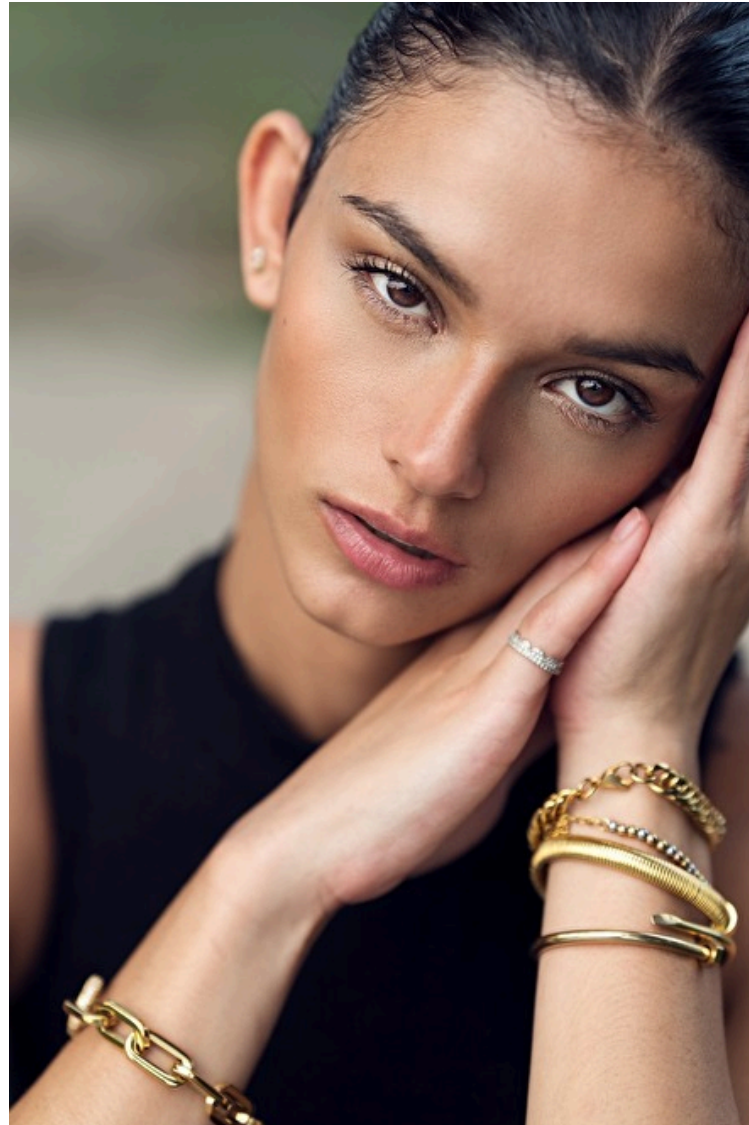

Rowena Karmy

Height 173cm / 5' 8.0"

Bust 81cm / 32"

Waist 62cm / 24.5"

Hips 86cm / 34"

Shoes EU/US/UK 40.5 / 9.5 / 7

Eyes Brown

Hair Dark brown

Cup A