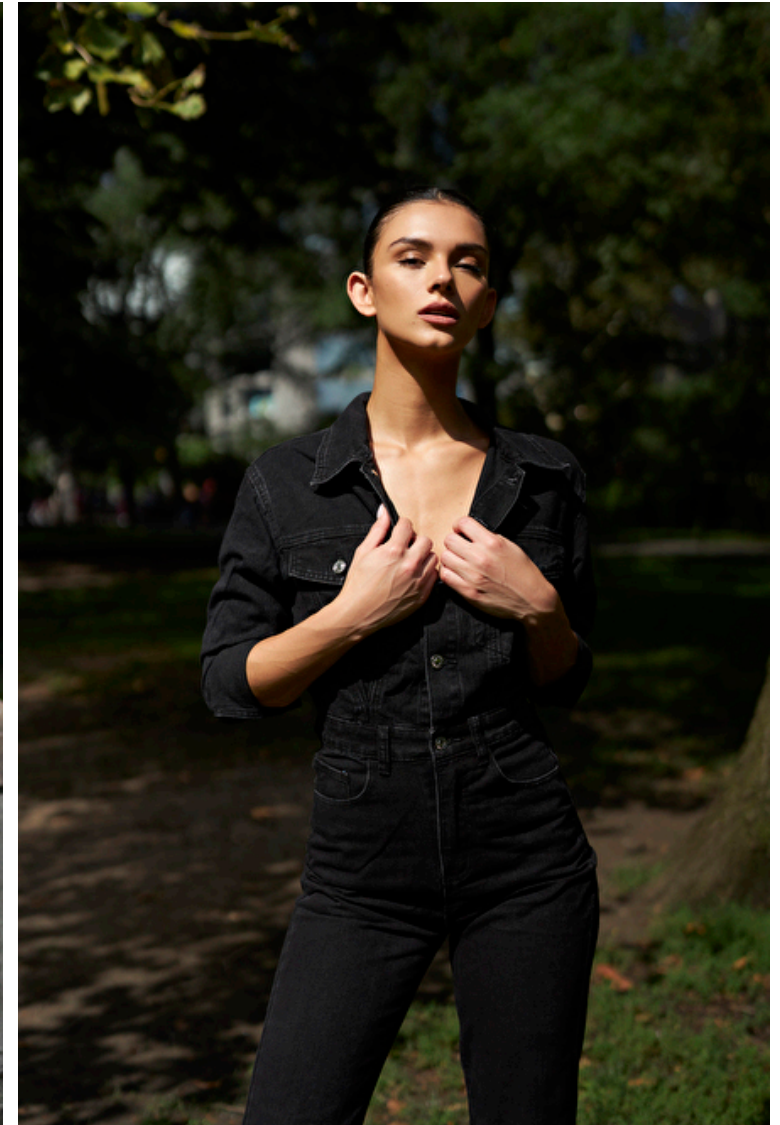

Bust 81cm / 32"

Waist 62cm / 24.5"

Hips 86cm / 34"

Shoes EU/US/UK 40.5 / 9.5 / 7

Eyes Brown

Hair Dark brown

Cup A

Rowena Karmy