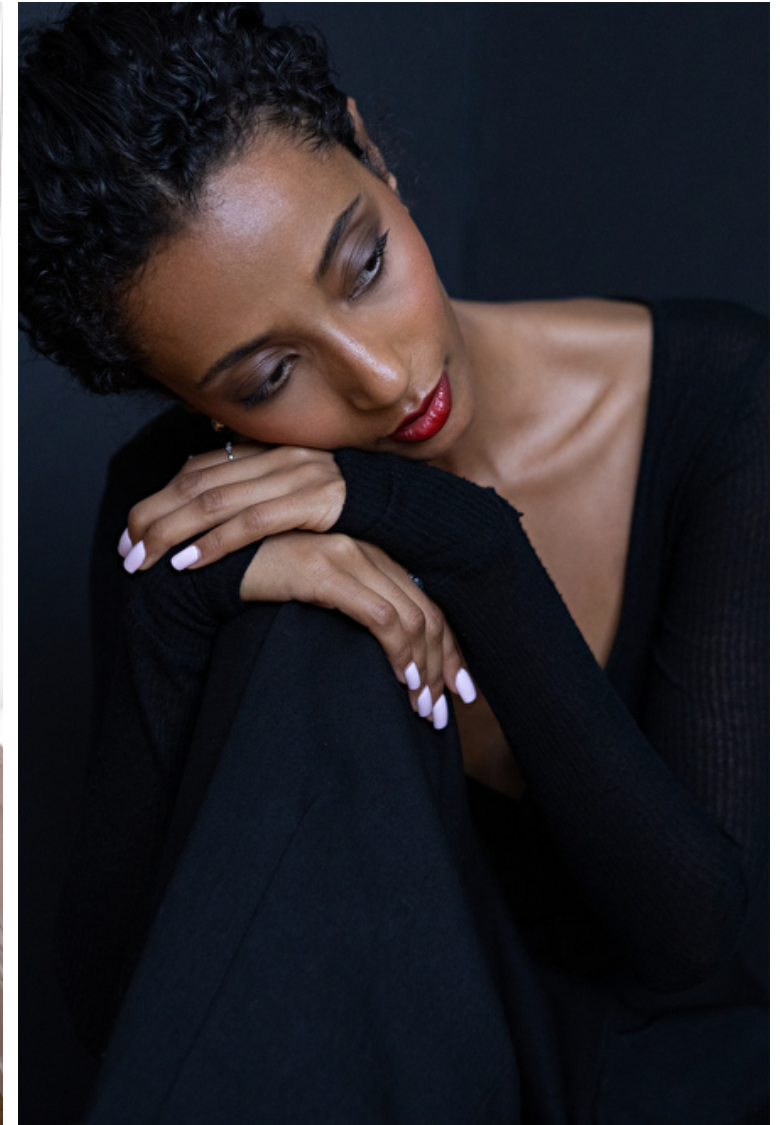

Select

MODEL MANAGEMENT

400 Michigan Ave SUITE 700, Chicago, 60611, IL, United States

Phone: +1 312 943 3226 Email: info.chicago@selectmodel.com Website: <https://selectmodel.com/>

Ruth Ayele

Height 177cm / 5' 9.5"

Size EU/US 32 / 2

Bust 79cm / 31"

Waist 56cm / 22"

Hips 90cm / 35.5"

Shoes EU/US/UK 39.5 / 8.5 / 6

Eyes Brown

Hair Dark brown

Cup B

Location IL