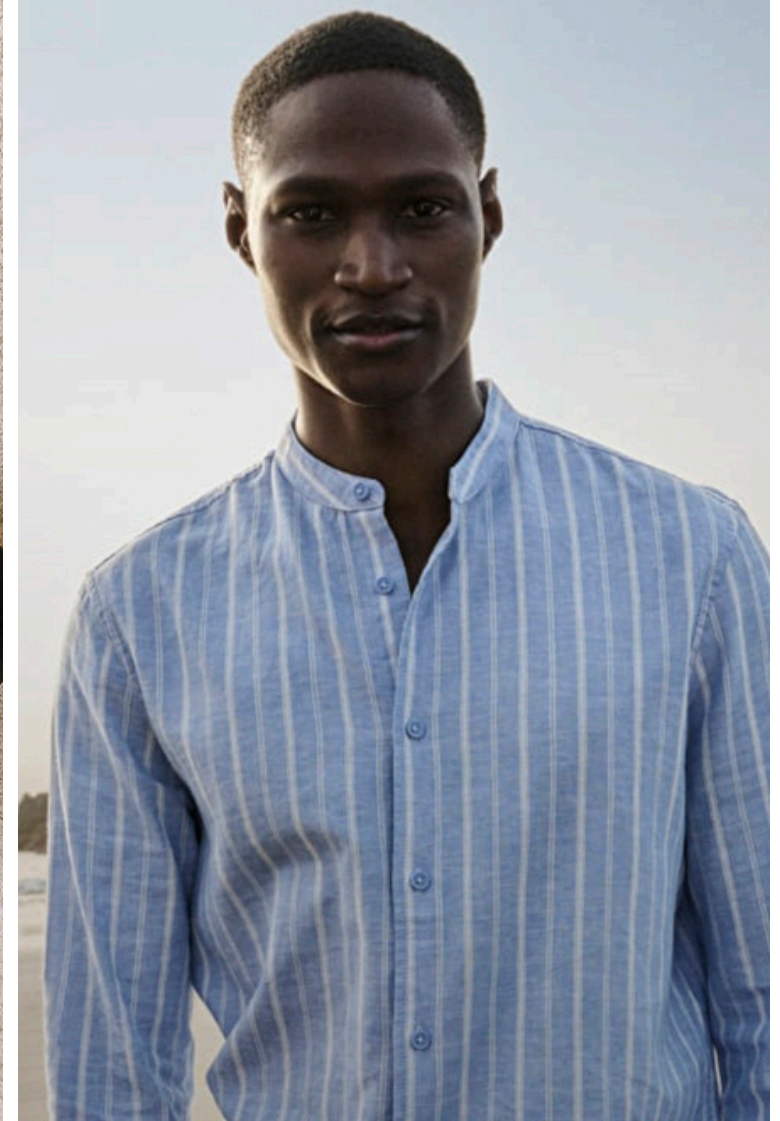

Chest 101cm / 40"

Waist 75cm / 29.5"

Hips 98cm / 38.5"

Shoes EU/US/UK 43 / 10.5 / 9

Eyes Black

Hair Black

Select

MODEL MANAGEMENT