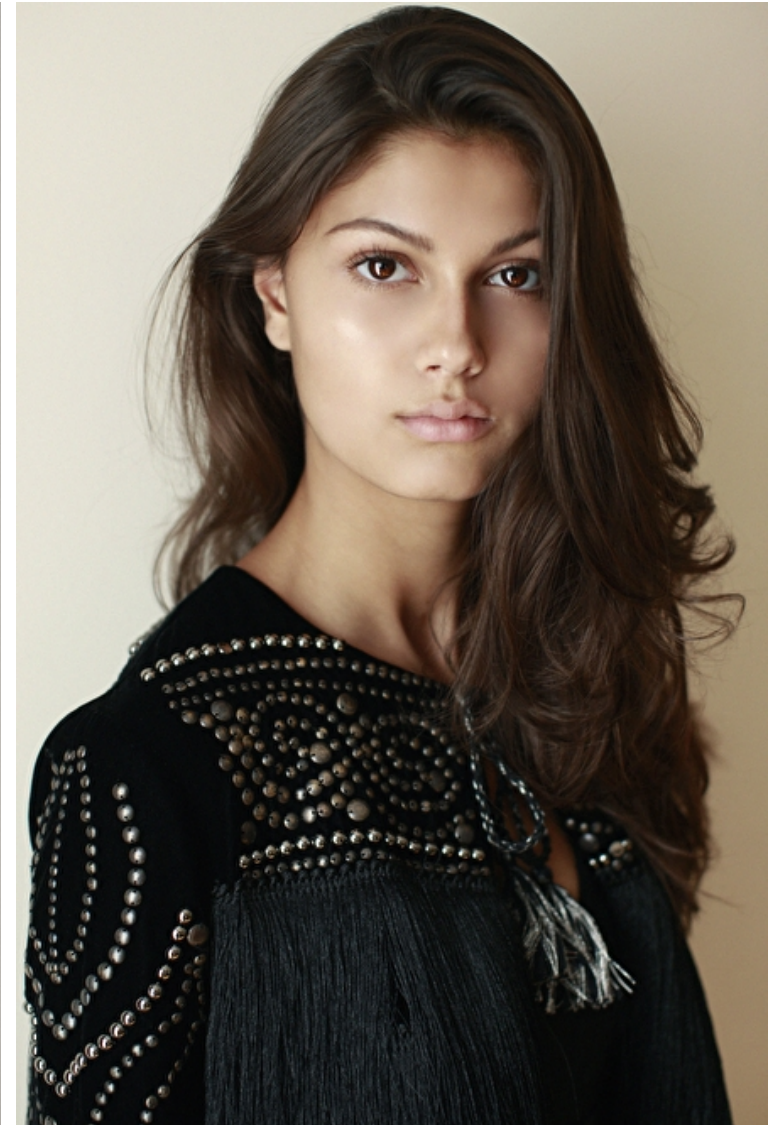

Select

MODEL MANAGEMENT

400 Michigan Ave Ste 700, Chicago, 60611, Illinois, United States

Phone: +1 312 943 3226 Email: info.chicago@selectmodel.com Website: <https://selectmodel.com/>

Sage

Height 177cm / 5' 9.5"

Bust 76cm / 30"

Waist 58cm / 23"

Hips 86cm / 34"

Shoes EU/US/UK 38 / 7.5 / 5

Eyes Brown

Hair Brown