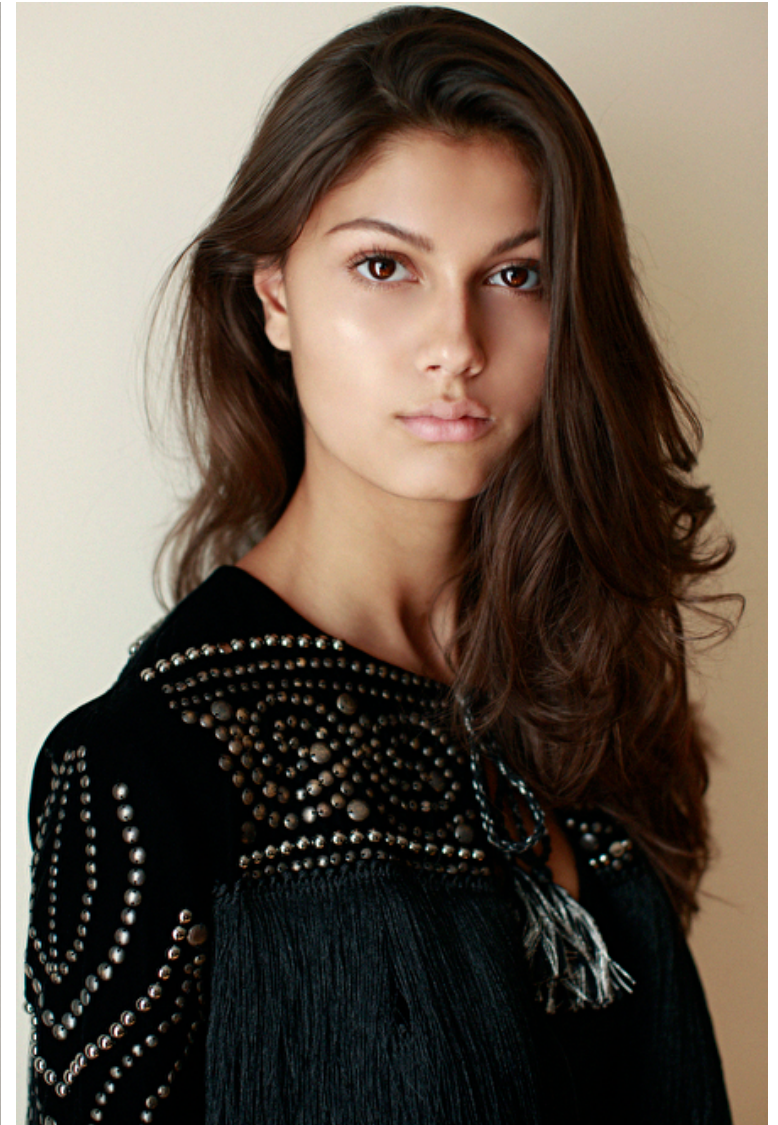

Select

MODEL MANAGEMENT

400 Michigan Ave SUITE 700, Chicago, 60611, IL, United States
Phone: +1 312 943 3226 **Email:** info.chicago@selectmodel.com **Website:** <https://selectmodel.com/>

Sage

Height 177cm / 5' 9.5"

Bust 76cm / 30"

Waist 58cm / 23"

Hips 86cm / 34"

Shoes EU/US/UK 38 / 7.5 / 5

Eyes Brown

Hair Brown