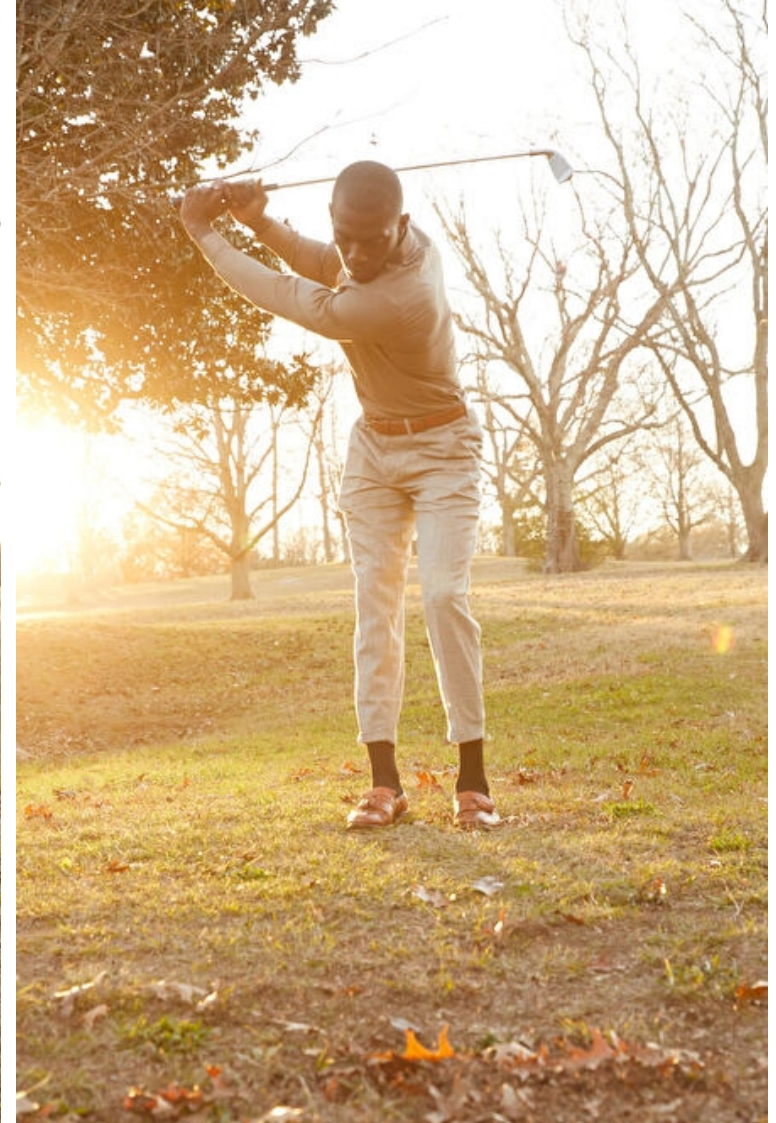

Hair Black

Inseam 81cm / 32"

Neck 38cm / 15"

Sleeve 84cm / 33"

Suit size 50cm / 40"

Suit cut Regular

Salih Muhammad

Height 186cm / 6' 1.0"