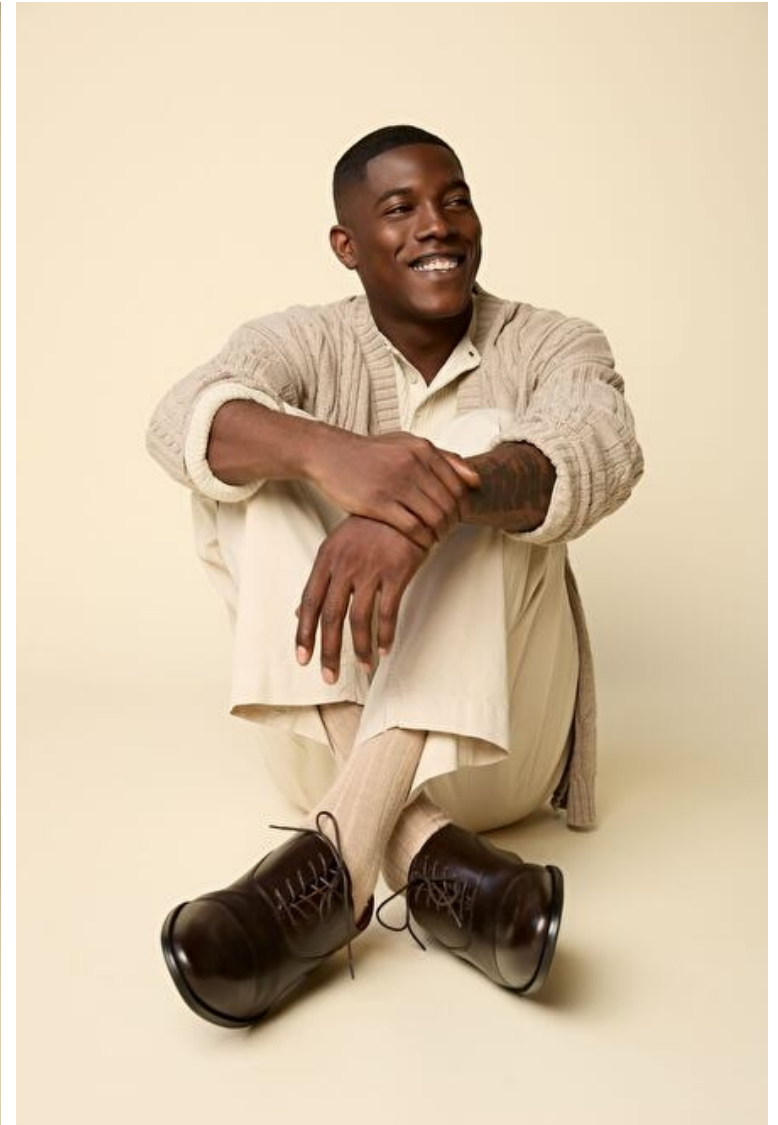

Select

MODEL MANAGEMENT

400 Michigan Ave Ste 700, Chicago, 60611, Illinois, United States

Phone: +1 312 943 3226 Email: info.chicago@selectmodel.com Website: <https://selectmodel.com/>

Salih Muhammad

Height 186cm / 6' 1.0"

Chest 95cm / 37.5"

Waist 81cm / 32"

Shoes EU/US/UK 45 / 12 / 10.5

Eyes Brown

Hair Black

Inseam 81cm / 32"

Neck 38cm / 15"

Sleeve 84cm / 33"

Suit size 50cm / 40"

Suit cut Regular