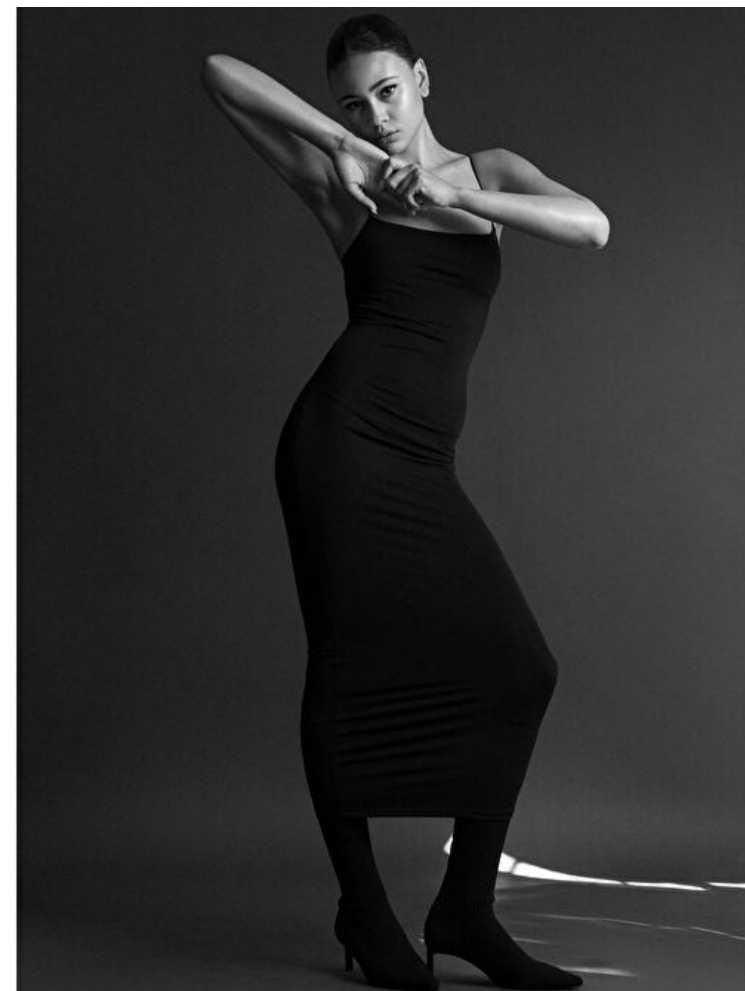

Select

MODEL MANAGEMENT

400 Michigan Ave Ste 700, Chicago, 60611, Illinois, United States

Phone: +1 312 943 3226 Email: info.chicago@selectmodel.com Website: <https://selectmodel.com/>

Samara Thompson

Height 173cm / 5' 8.0"

Size EU/US 32 / 2

Bust 81cm / 32"

Waist 61cm / 24"

Hips 89cm / 35"

Shoes EU/US/UK 39.5 / 8.5 / 6

Eyes Black

Hair Brown