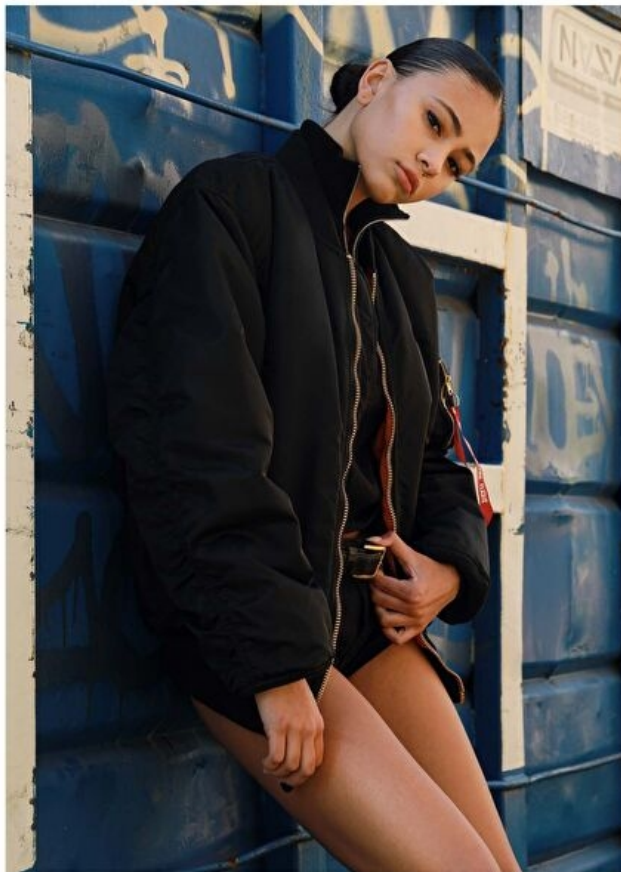

Select

MODEL MANAGEMENT

400 Michigan Ave Ste 700, Chicago, 60611, Illinois, United States

Phone: +1 312 943 3226 Email: info.chicago@selectmodel.com Website: <https://selectmodel.com/>

Samara Thompson

Height 173cm / 5' 8.0"

Size EU/US 32 / 2

Bust 81cm / 32"

Waist 61cm / 24"

Hips 89cm / 35"

Shoes EU/US/UK 39.5 / 8.5 / 6

Eyes Black

Hair Brown