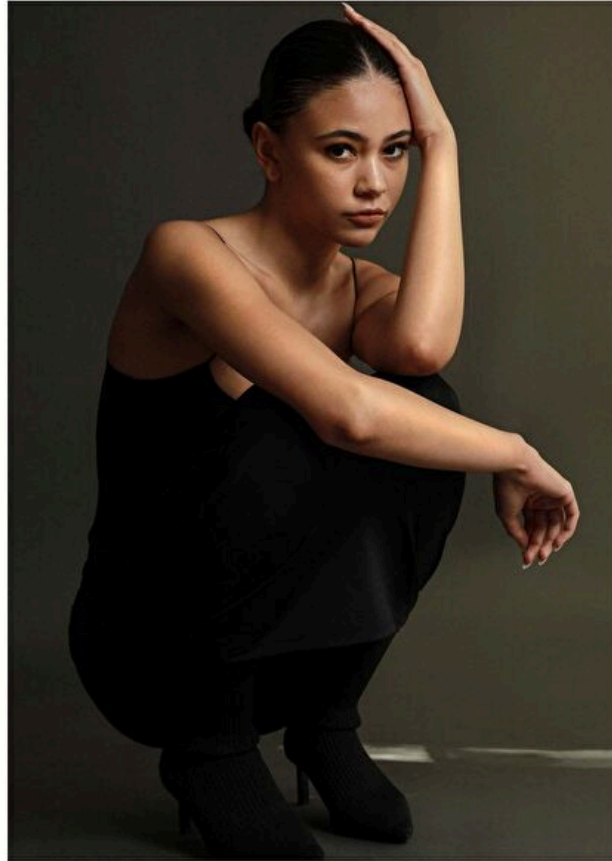

Height 173cm / 5' 8.0"

Size EU/US 32 / 2

Bust 81cm / 32"

Waist 61cm / 24"

Hips 89cm / 35"

Shoes EU/US/UK 39.5 / 8.5 / 6

Eyes Black

Hair Brown