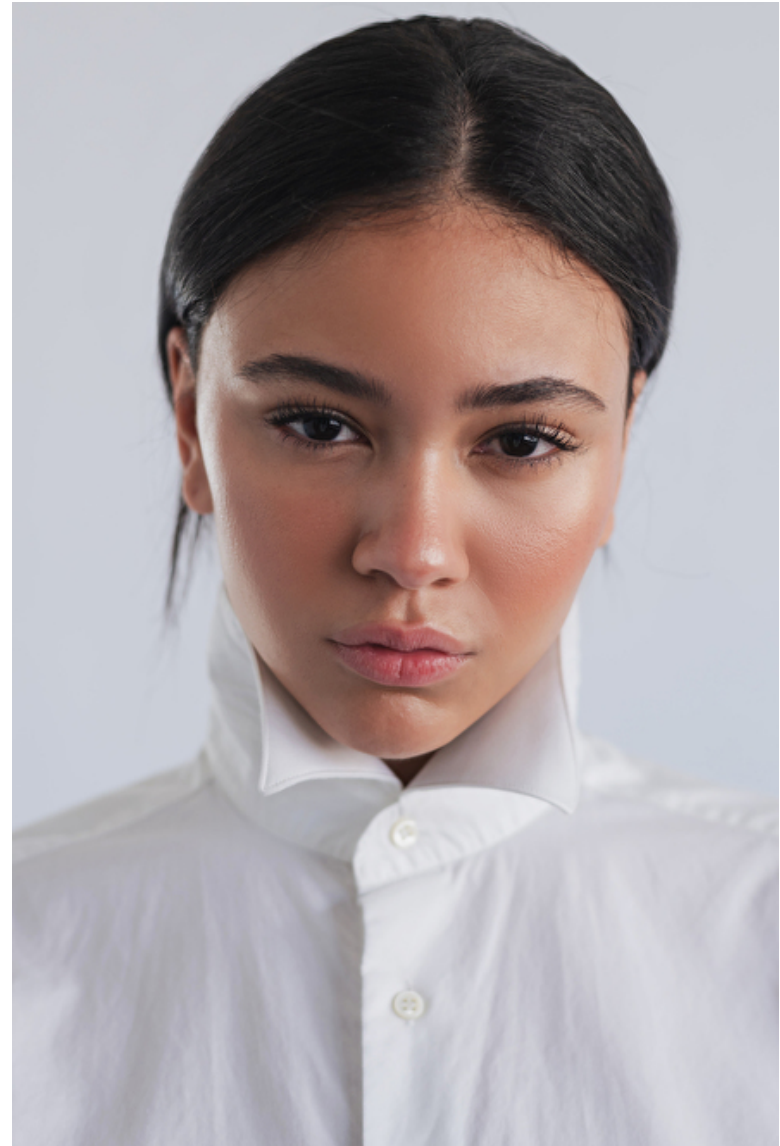

Samara Thompson

Height 173cm / 5' 8.0"

Size EU/US 32 / 2

Bust 81cm / 32"

Waist 61cm / 24"

Hips 89cm / 35"

Shoes EU/US/UK 39.5 / 8.5 / 6

Eyes Black

Hair Brown