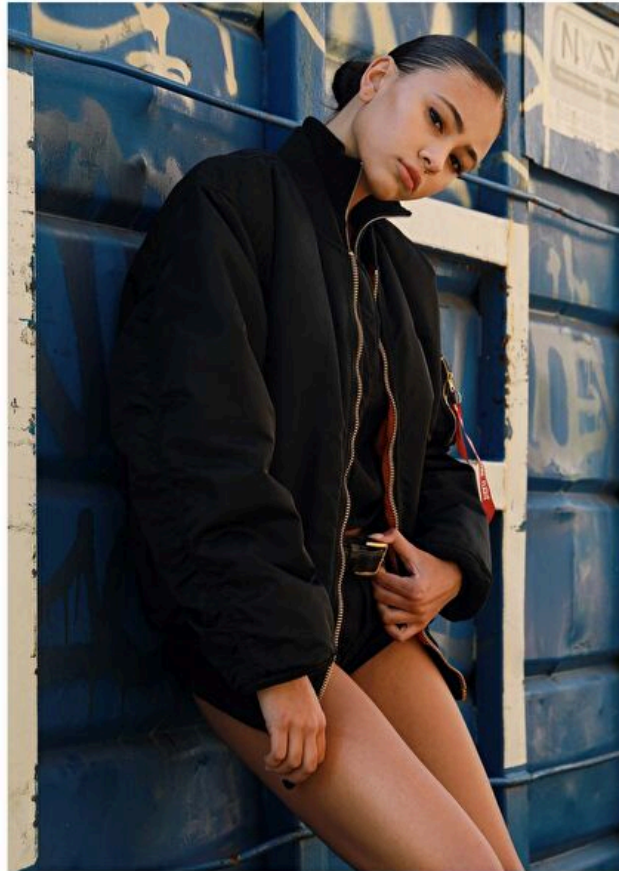

Height 173cm / 5' 8.0"

Size EU/US 32 / 2

Bust 81cm / 32"

Waist 61cm / 24"

Hips 89cm / 35"

Shoes EU/US/UK 39.5 / 8.5 / 6

Eyes Black

Hair Brown