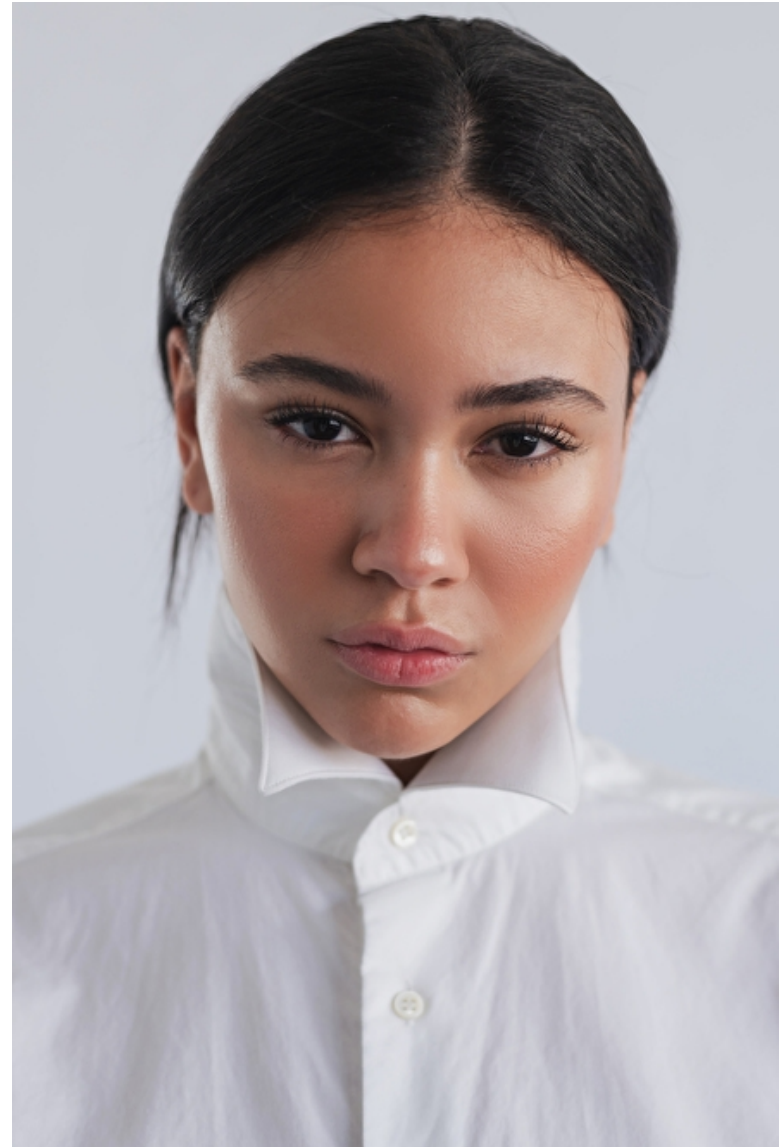

Samara Thompson

Height 173cm / 5' 8.0"

Size EU/US 32 / 2

Bust 81cm / 32"

Waist 61cm / 24"

Hips 89cm / 35"

Shoes EU/US/UK 39.5 / 8.5 / 6

Eyes Black

Hair Brown

Samara Thompson

Height 173cm / 5' 8.0"

Size EU/US 32 / 2

Bust 81cm / 32"

Waist 61cm / 24"

Hips 89cm / 35"

Shoes EU/US/UK 39.5 / 8.5 / 6