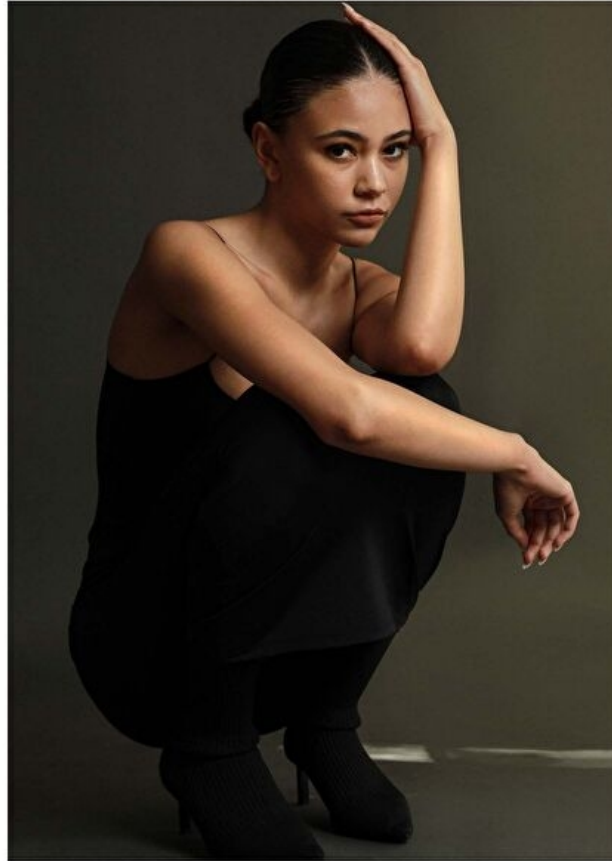

Samara Thompson

Height 173cm / 5' 8.0"

Size EU/US 32 / 2

Bust 81cm / 32"

Waist 61cm / 24"

Hips 89cm / 35"

Shoes EU/US/UK 39.5 / 8.5 / 6

Eyes Black

Hair Brown