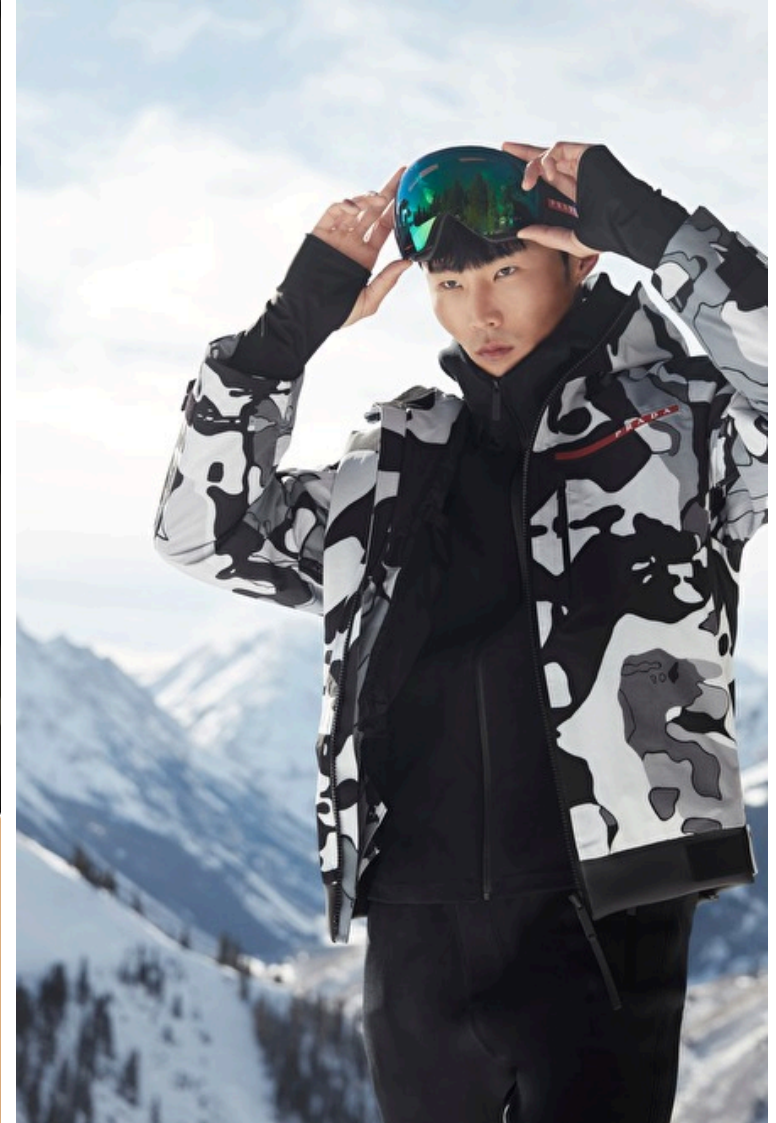

Select

MODEL MANAGEMENT

400 Michigan Ave SUITE 700, Chicago, 60611, IL, United States
Phone: +1 312 943 3226 **Email:** info.chicago@selectmodel.com **Website:** <https://selectmodel.com/>

Sang Jeong Lee

Height 188cm / 6' 2.0"

Waist 76cm / 30"

Shoes EU/US/UK 39.5 / 7.5 / 6

Eyes Brown

Hair Black

Inseam 81cm / 32"