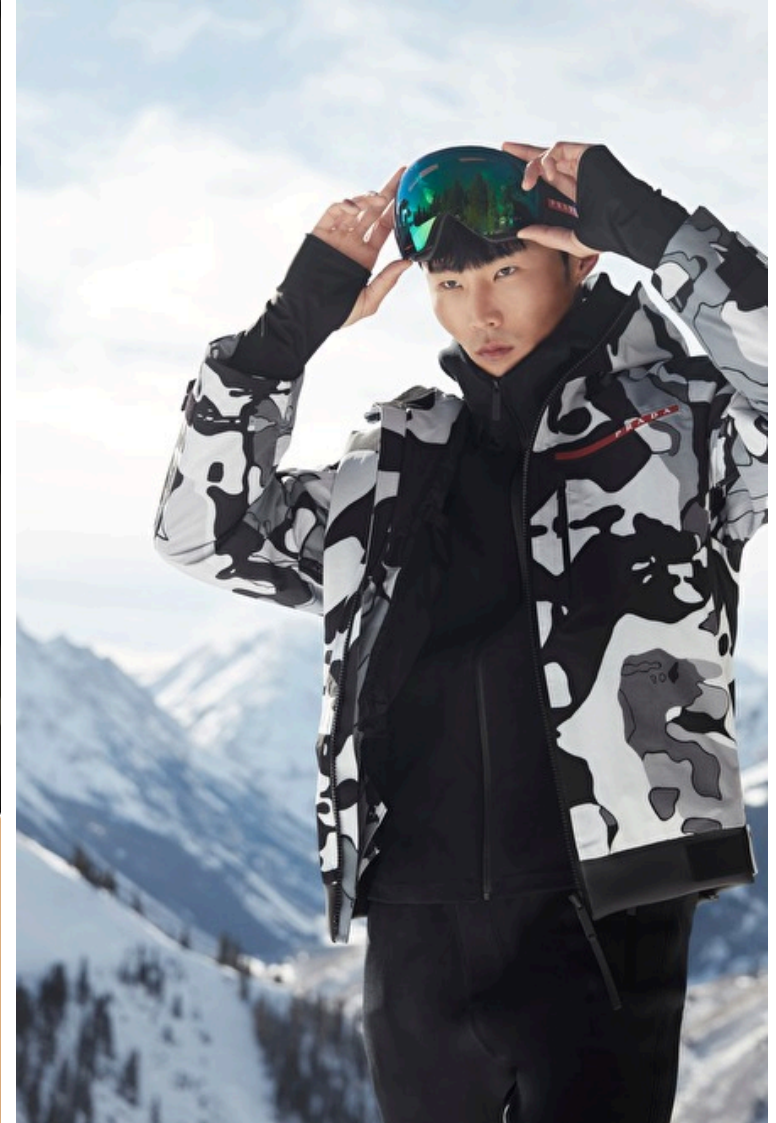

## Sang Jeong Lee

Height 188cm / 6' 2.0"

Waist 76cm / 30"

Shoes EU/US/UK 39.5 / 7.5 / 6

Eyes Brown

Hair Black

Inseam 81cm / 32"