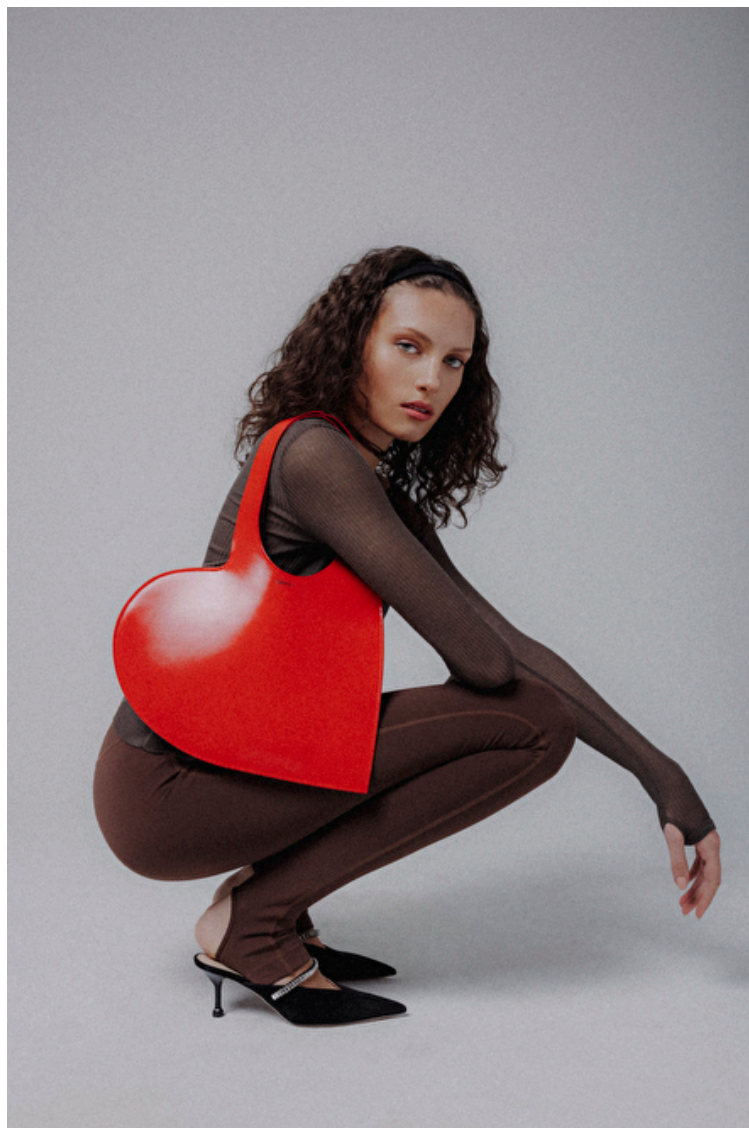

Height 178cm / 5' 10.0"

Bust 86cm / 34"

Waist 63cm / 25"

Hips 87cm / 34.5"

Shoes EU/US/UK 42 / 10.5 / 9

Eyes Blue

Hair Brown

Cup B/C