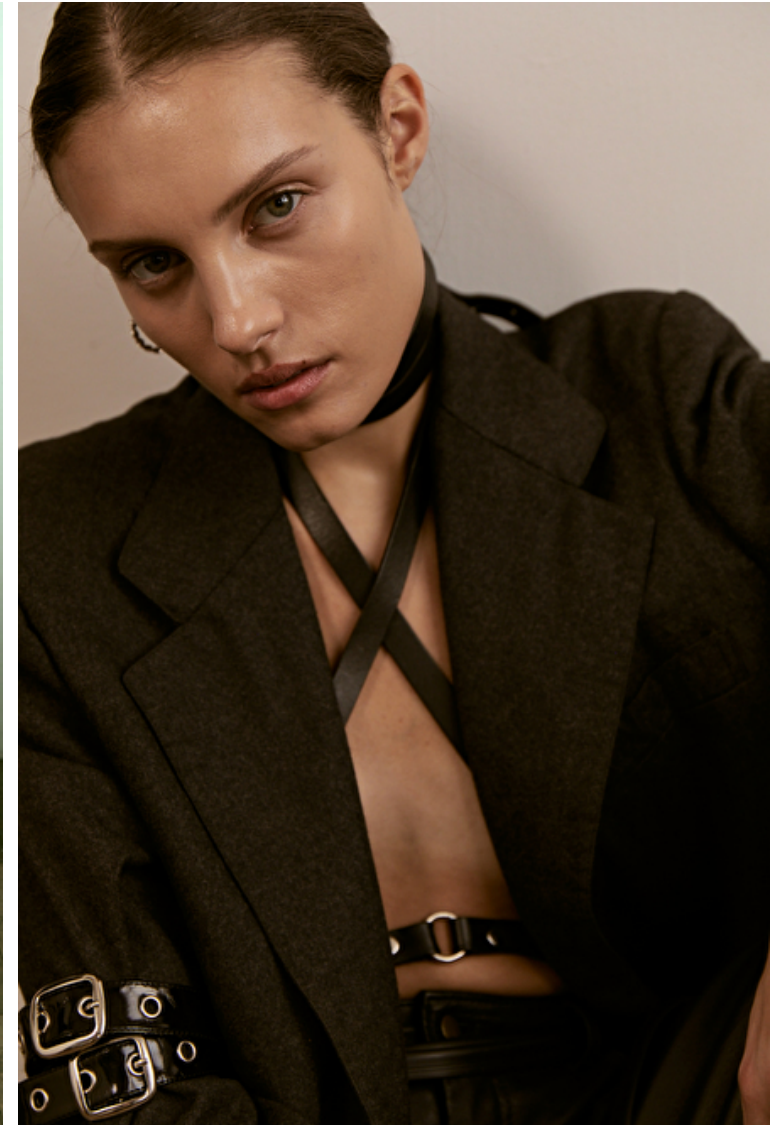

Height 178cm / 5' 10.0"

Bust 86cm / 34"

Waist 63cm / 25"

Hips 87cm / 34.5"

Shoes EU/US/UK 42 / 10.5 / 9

Eyes Blue

Hair Brown

Cup B/C