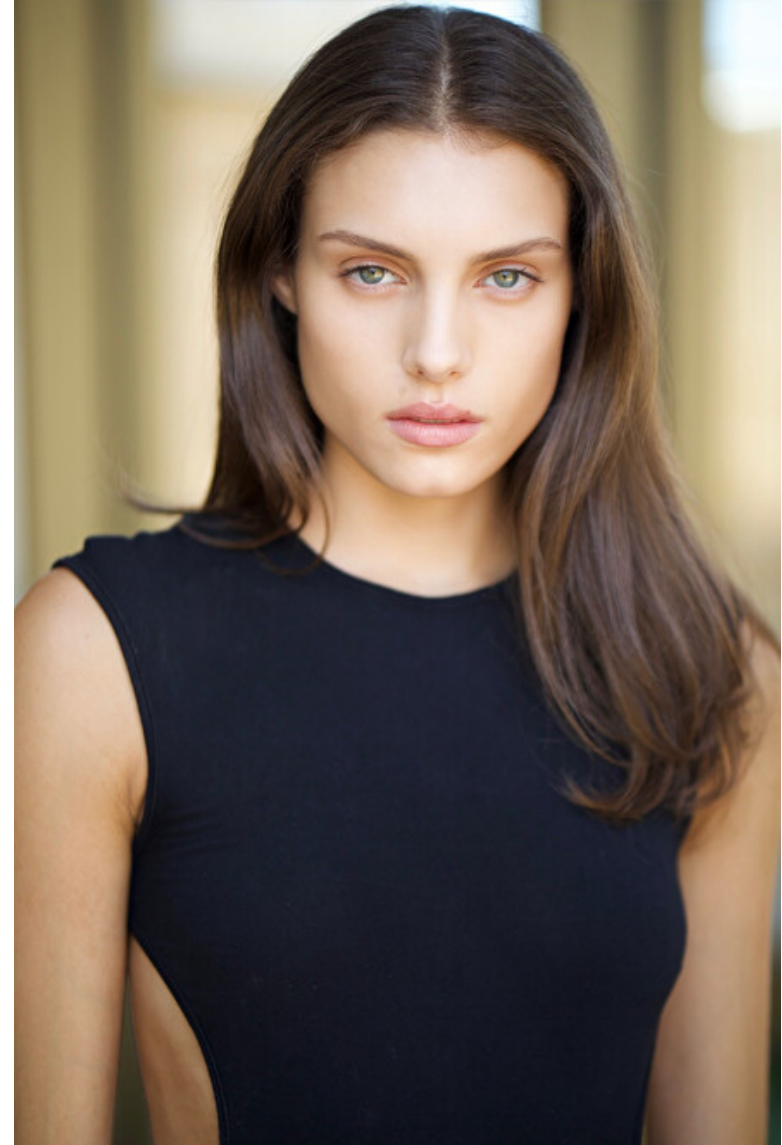

Sarah Lewis

Height 178cm / 5' 10.0"

Bust 86cm / 34"

Waist 63cm / 25"

Hips 87cm / 34.5"

Shoes EU/US/UK 42 / 10.5 / 9

Eyes Blue

Hair Brown

Cup B/C