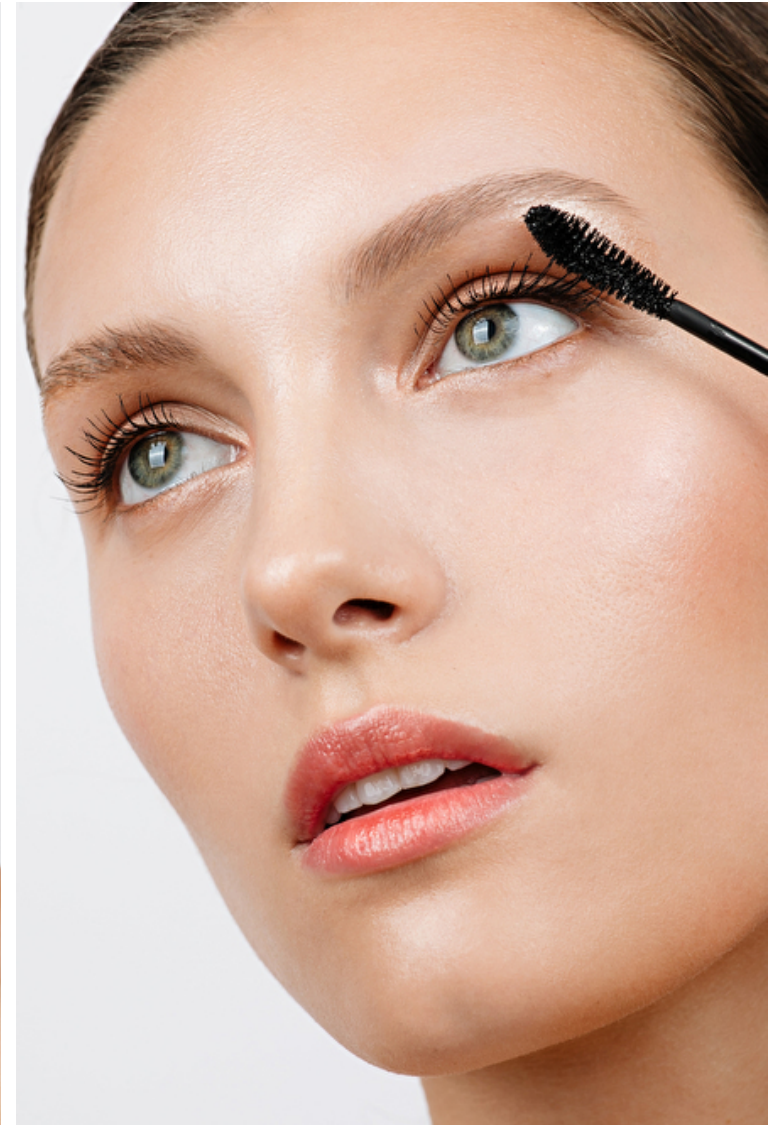

Height 178cm / 5' 10.0"

Bust 86cm / 34"

Waist 63cm / 25"

Hips 87cm / 34.5"

Shoes EU/US/UK 42 / 10.5 / 9

Eyes Blue

Hair Brown

Cup B/C