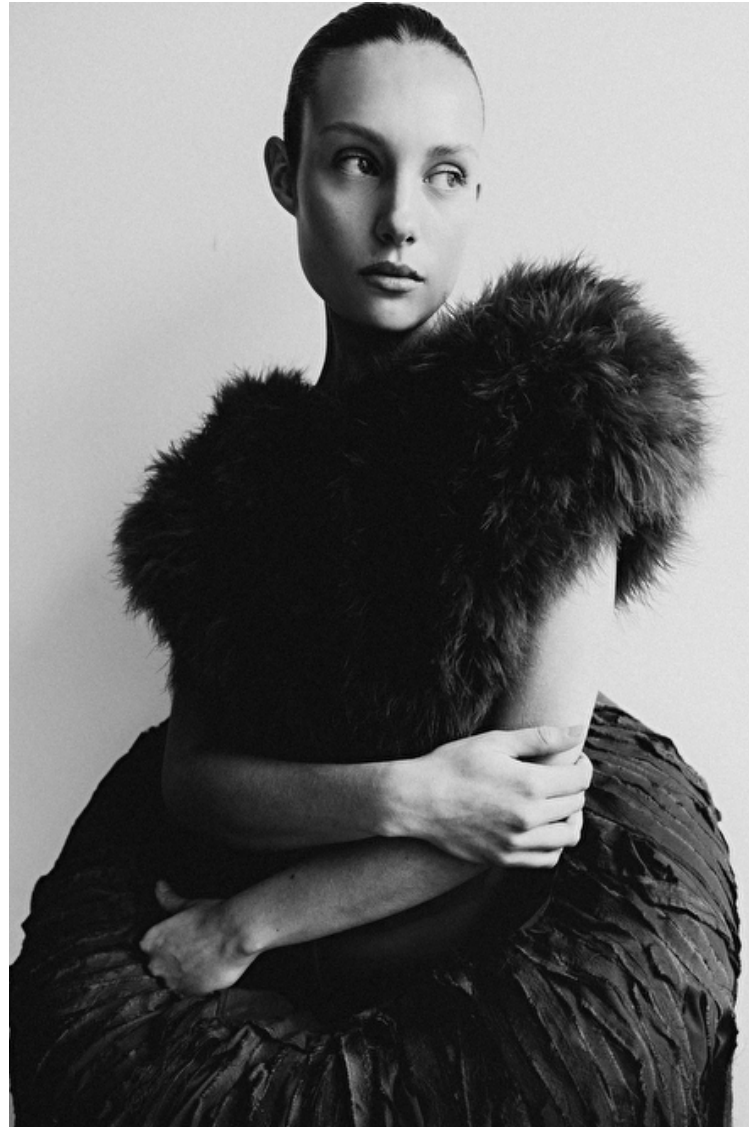

Bust 80cm / 31.5"

Waist 62cm / 24.5"

Hips 90cm / 35.5"

Shoes EU/US/UK 42 / 10.5 / 9

Eyes Blue

Hair Brown

Cup B/C

Select