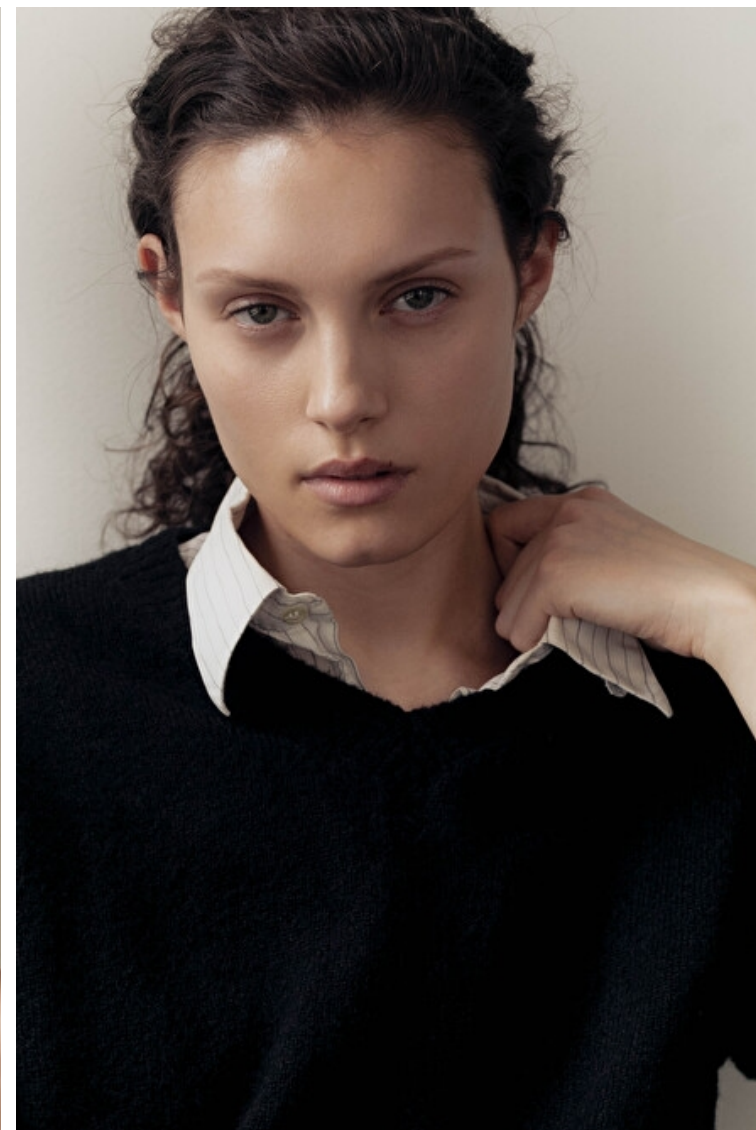

Bust 80cm / 31.5"

Waist 62cm / 24.5"

Hips 90cm / 35.5"

Shoes EU/US/UK 42 / 10.5 / 9

Eyes Blue

Hair Brown

Cup B/C

Select