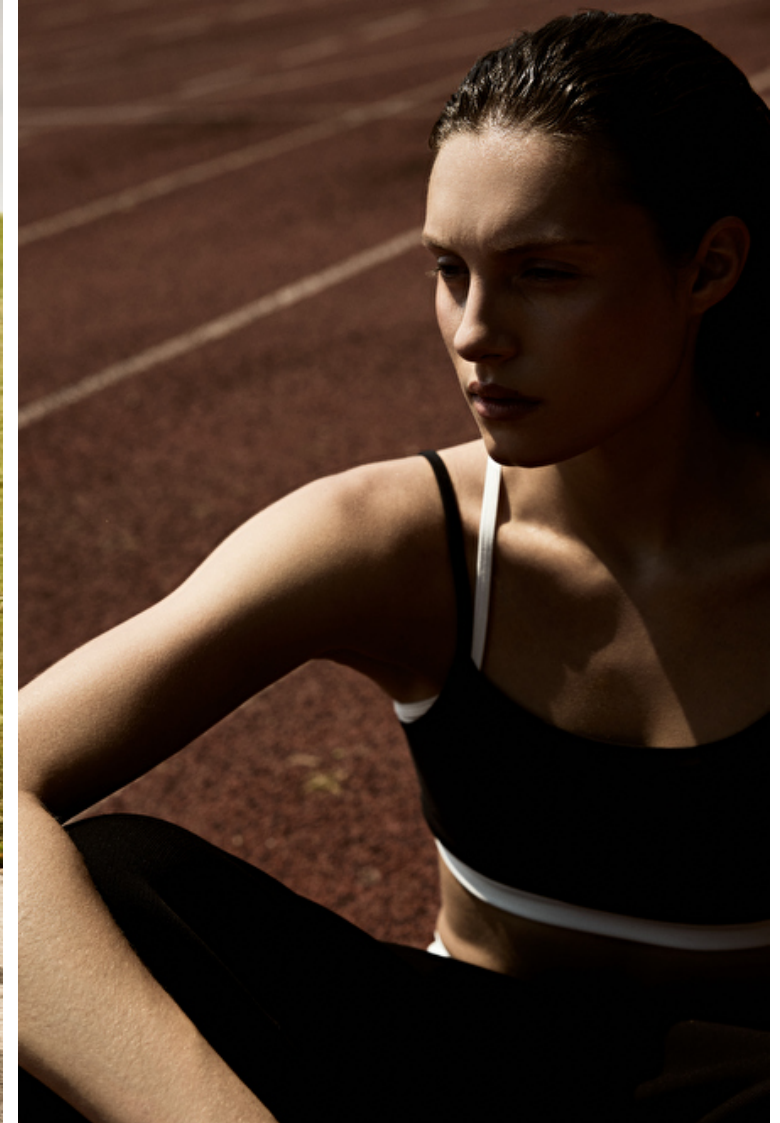

Bust 86cm / 34"

Waist 63cm / 25"

Hips 87cm / 34.5"

Shoes EU/US/UK 42 / 10.5 / 9

Eyes Blue

Hair Brown

Cup B/C

Select