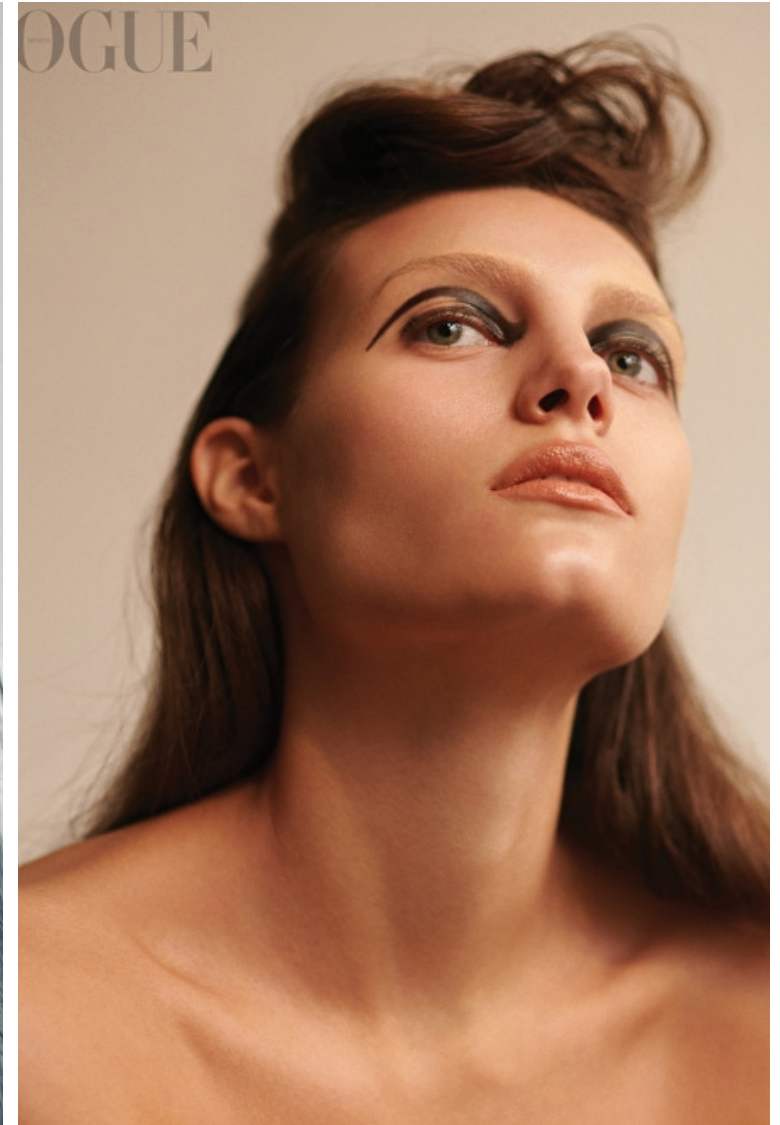

Bust 80cm / 31.5"

Waist 62cm / 24.5"

Hips 90cm / 35.5"

Shoes EU/US/UK 42 / 10.5 / 9

Eyes Blue

Hair Brown

Cup B/C

Select