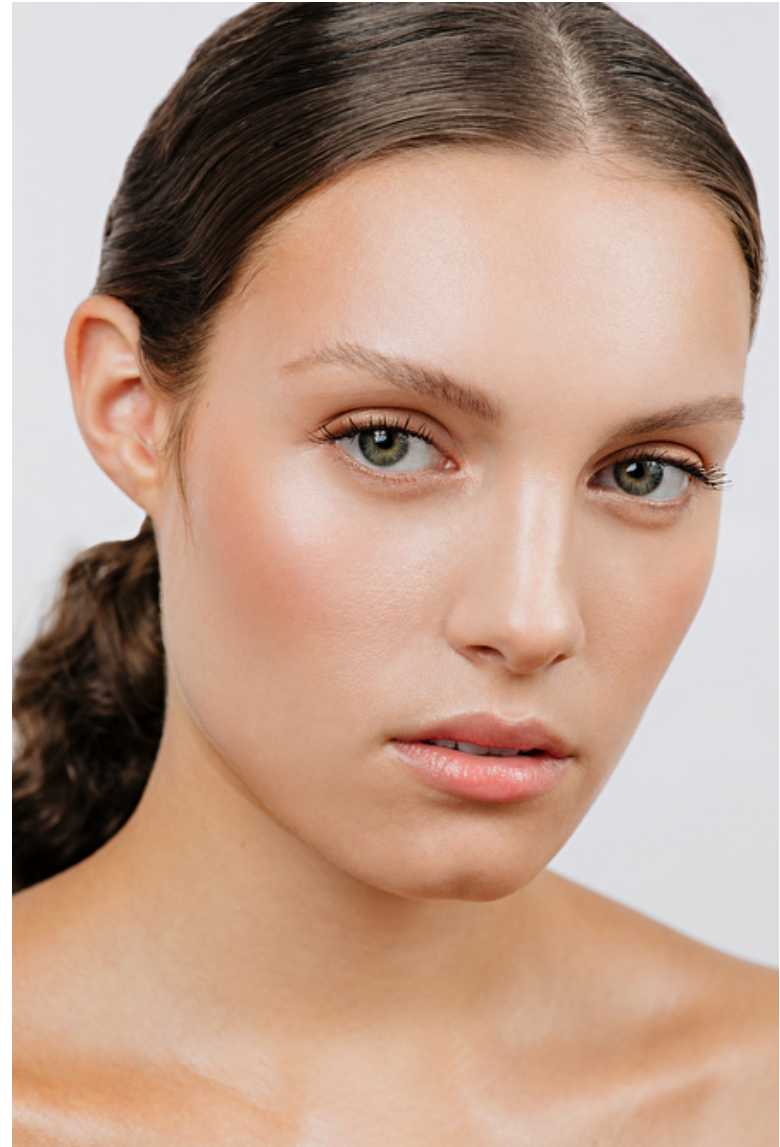

Bust 86cm / 34"

Waist 63cm / 25"

Hips 87cm / 34.5"

Shoes EU/US/UK 42 / 10.5 / 9

Eyes Blue

Hair Brown

Cup B/C

Select