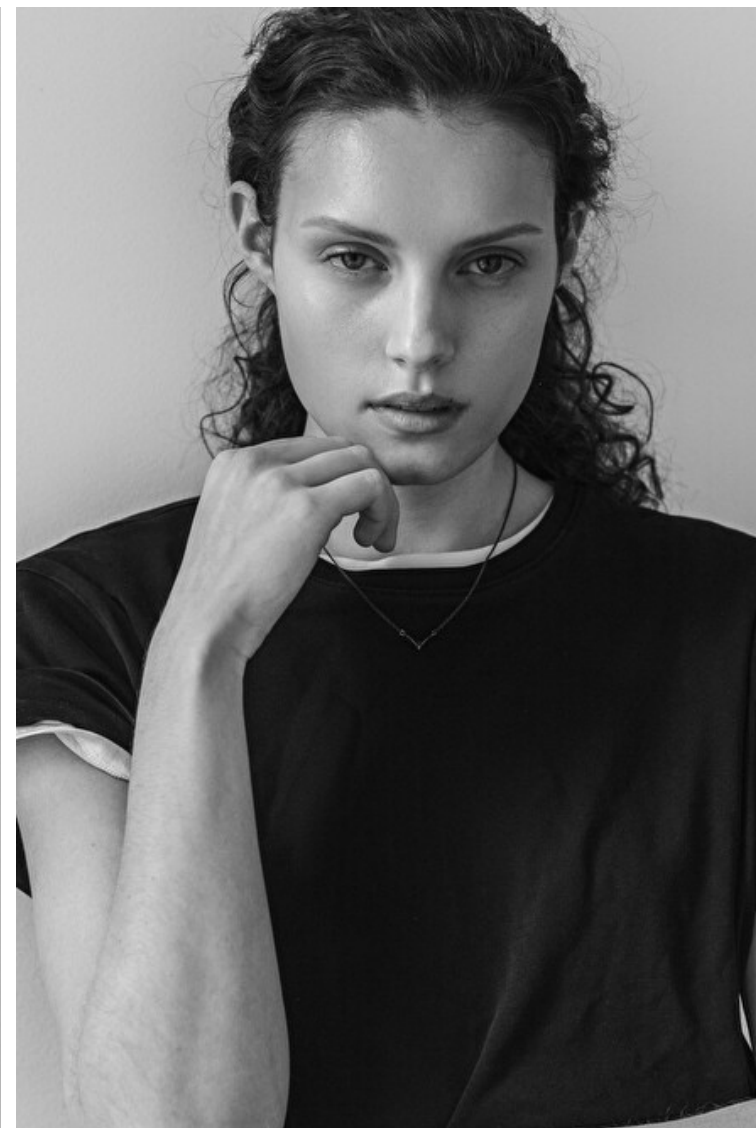

Bust 80cm / 31.5"

Waist 62cm / 24.5"

Hips 90cm / 35.5"

Shoes EU/US/UK 42 / 10.5 / 9

Eyes Blue

Hair Brown

Cup B/C

Select