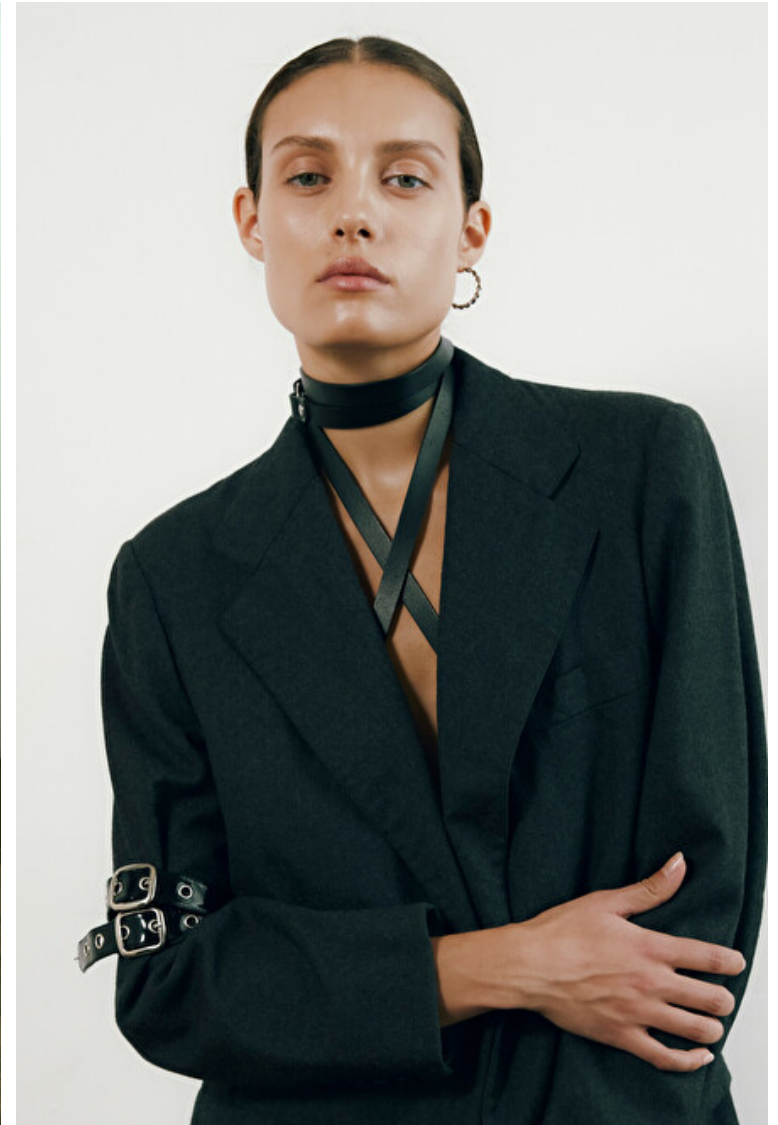

Bust 86cm / 34"

Waist 63cm / 25"

Hips 87cm / 34.5"

Shoes EU/US/UK 42 / 10.5 / 9

Eyes Blue

Hair Brown

Cup B/C

Select