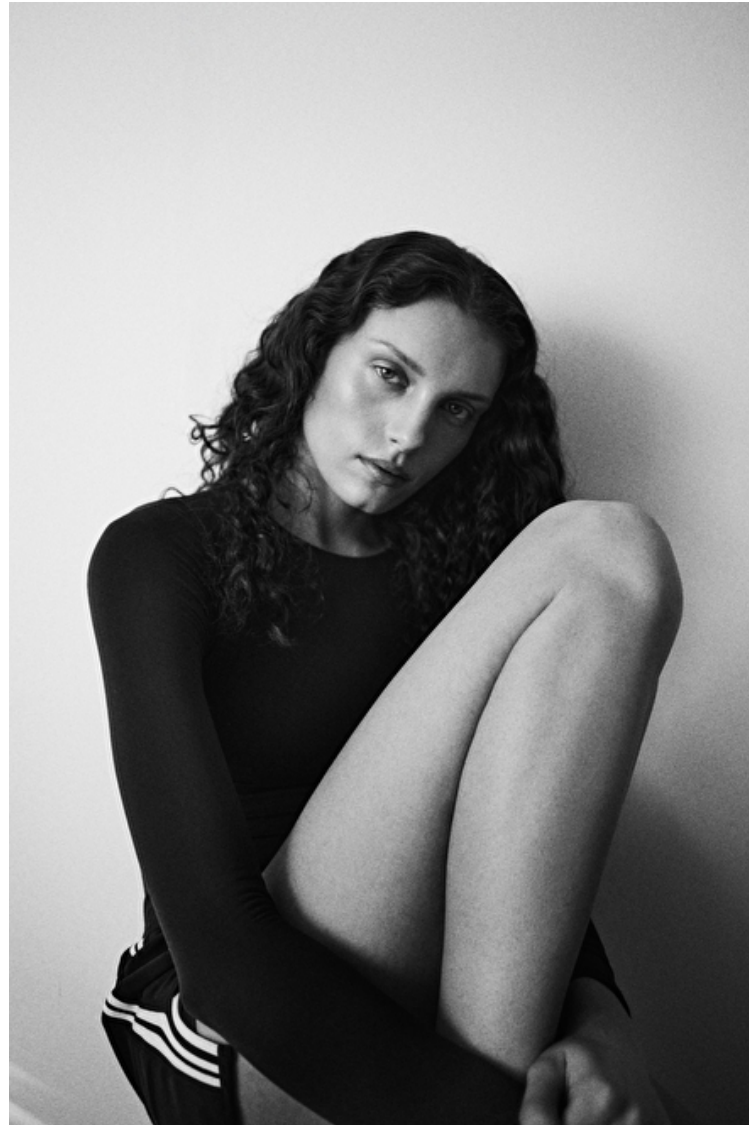

Bust 80cm / 31.5"

Waist 62cm / 24.5"

Hips 90cm / 35.5"

Shoes EU/US/UK 42 / 10.5 / 9

Eyes Blue

Hair Brown

Cup B/C

Select