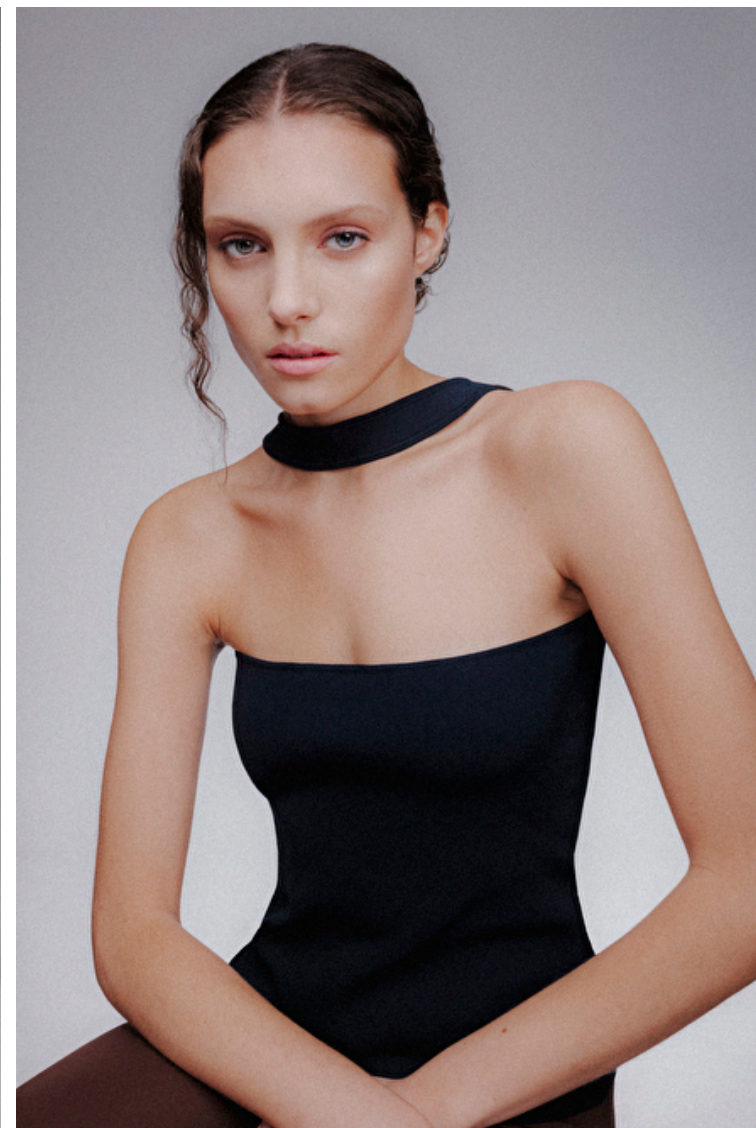

Height 178cm / 5' 10.0"

Bust 86cm / 34"

Waist 63cm / 25"

Hips 87cm / 34.5"

Shoes EU/US/UK 42 / 10.5 / 9

Eyes Blue

Hair Brown

Cup B/C