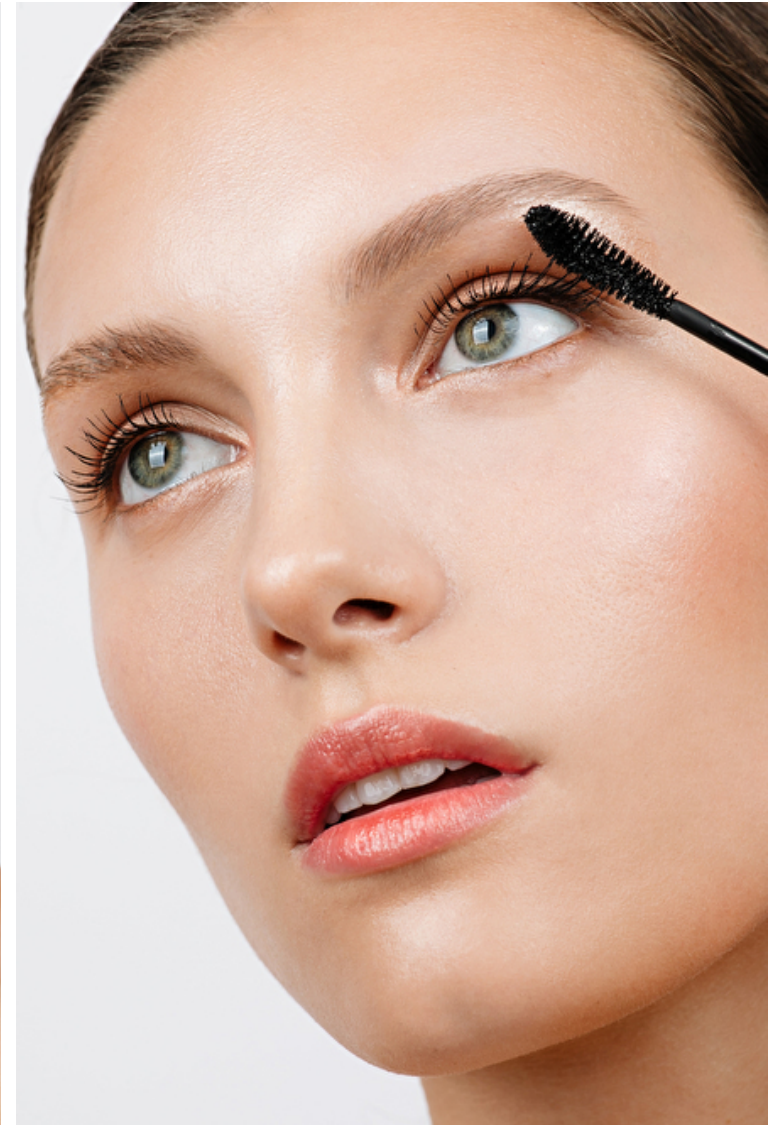

Bust 86cm / 34"

Waist 63cm / 25"

Hips 87cm / 34.5"

Shoes EU/US/UK 42 / 10.5 / 9

Eyes Blue

Hair Brown

Cup B/C

Select