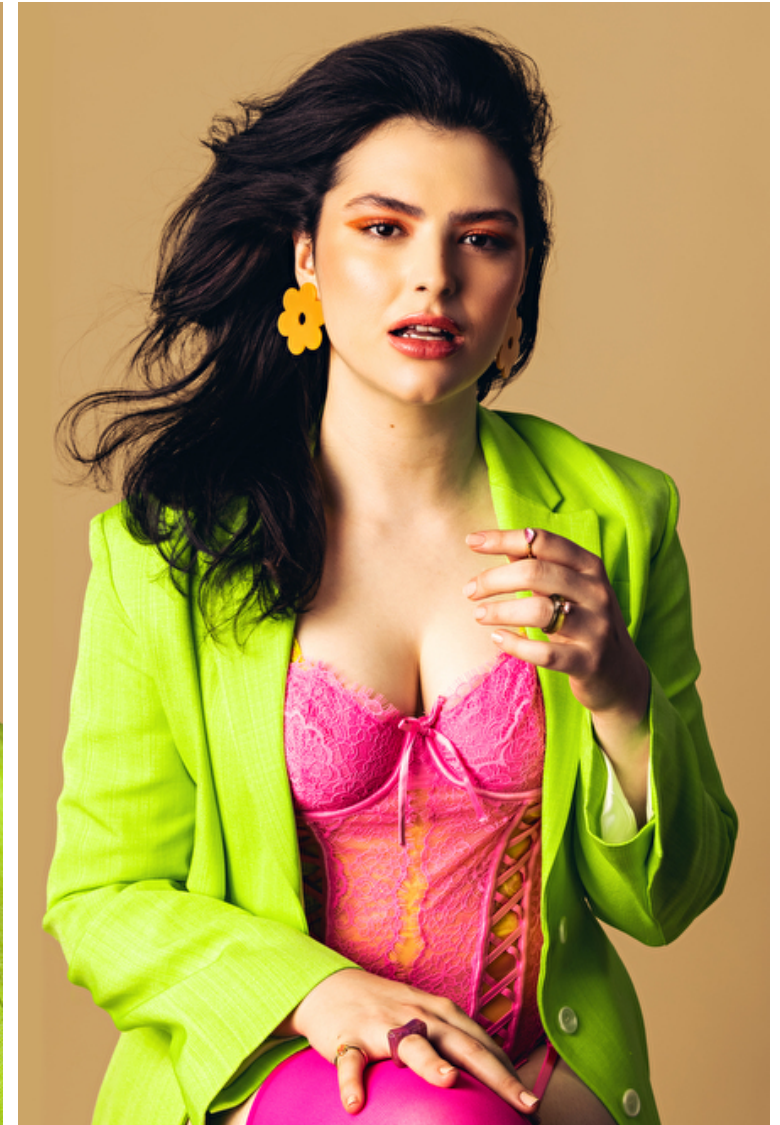

Bust 109cm / 43"

Waist 85cm / 33.5"

Hips 115cm / 45.5"

Shoes EU/US/UK 41.5 / 10 / 8

Eyes Brown

Hair Brown

Cup D

Select