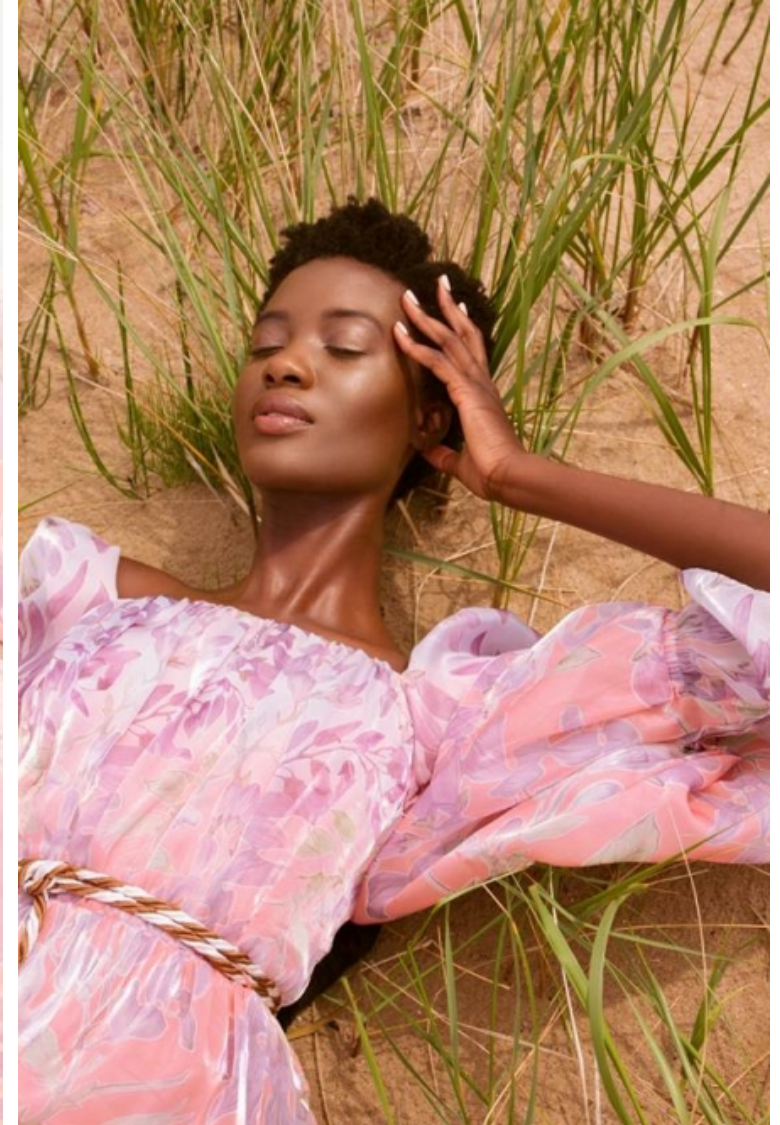

Select

MODEL MANAGEMENT

400 Michigan Ave Ste 700, Chicago, 60611, Illinois, United States

Phone: +1 312 943 3226 Email: info.chicago@selectmodel.com Website: <https://selectmodel.com/>

Sarah Paul

Height 174cm / 5' 8.5"

Size EU/US 38 / 8

Waist 71cm / 28"

Hips 107cm / 42"

Shoes EU/US/UK 39 / 8 / 6

Eyes Brown

Hair Black

Bust 86cm / 34"

Cup A