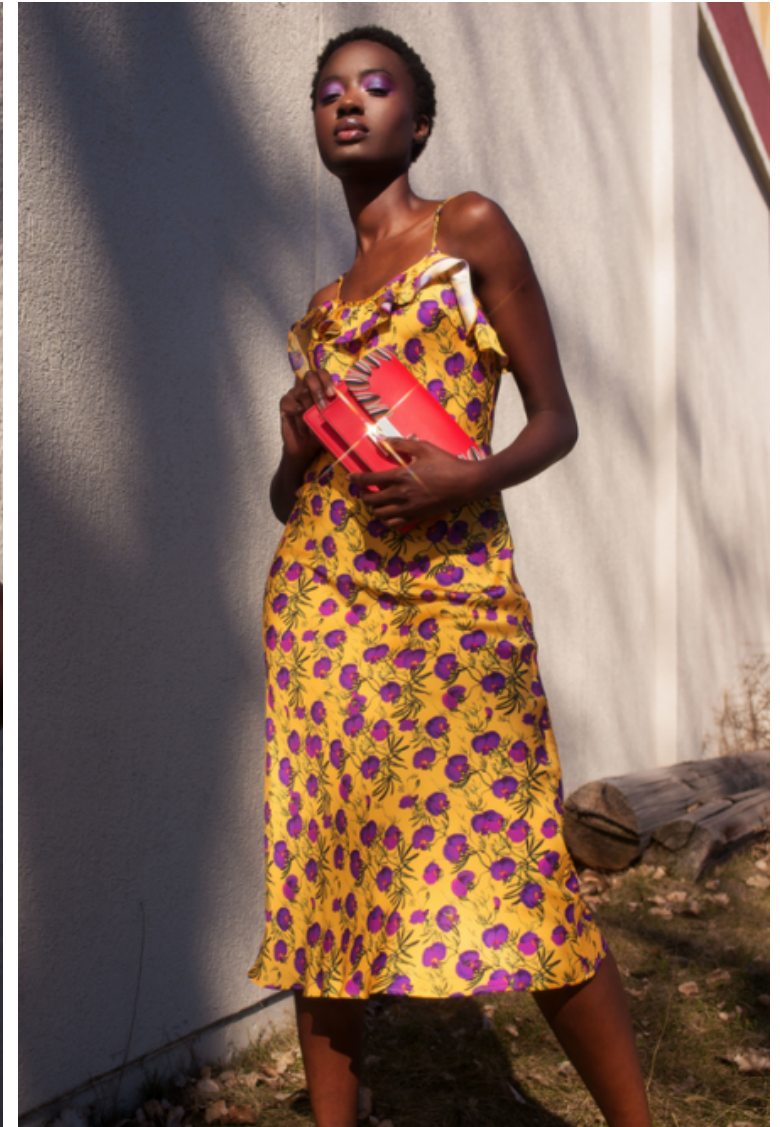

Select

MODEL MANAGEMENT

400 Michigan Ave Ste 700, Chicago, 60611, Illinois, United States

Phone: +1 312 943 3226 Email: info.chicago@selectmodel.com Website: <https://selectmodel.com/>

Sarah Paul

Height 174cm / 5' 8.5"

Size EU/US 38 / 8

Waist 71cm / 28"

Hips 107cm / 42"

Shoes EU/US/UK 39 / 8 / 6

Eyes Brown

Hair Black

Bust 86cm / 34"

Cup A