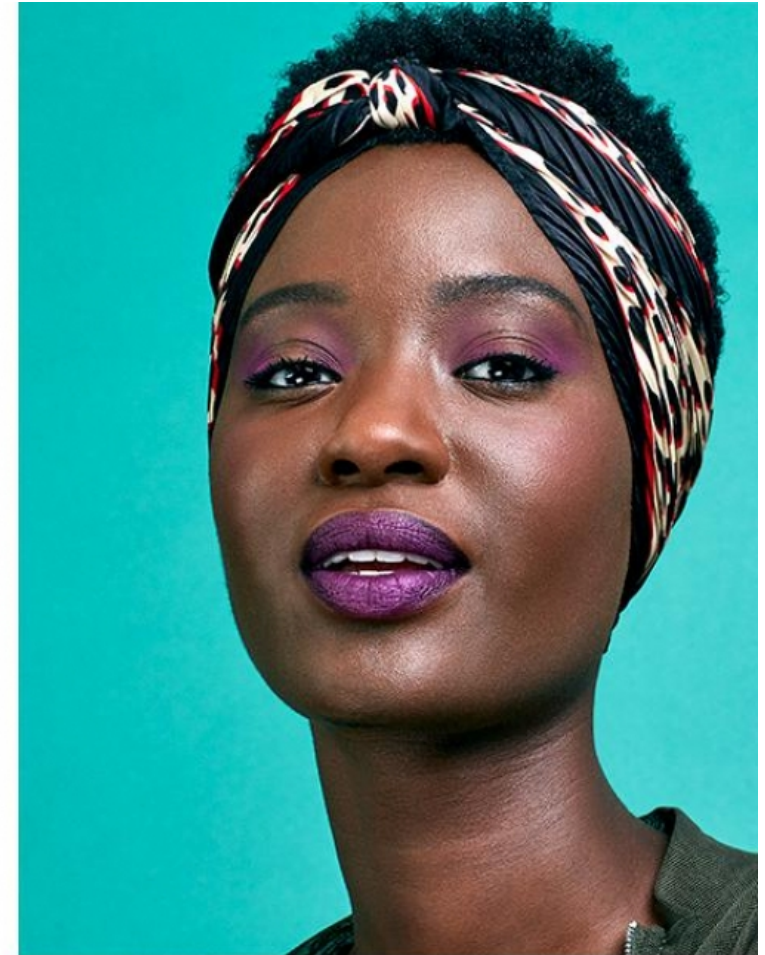

Select

MODEL MANAGEMENT

400 Michigan Ave Ste 700, Chicago, 60611, Illinois, United States
Phone: +1 312 943 3226 Email: info.chicago@selectmodel.com Website: <https://selectmodel.com/>

Sarah Paul

Height 174cm / 5' 8.5"

Size EU/US 38 / 8

Waist 71cm / 28"

Hips 107cm / 42"

Shoes EU/US/UK 39 / 8 / 6

Eyes Brown

Hair Black

Bust 86cm / 34"

Cup A

smashbox