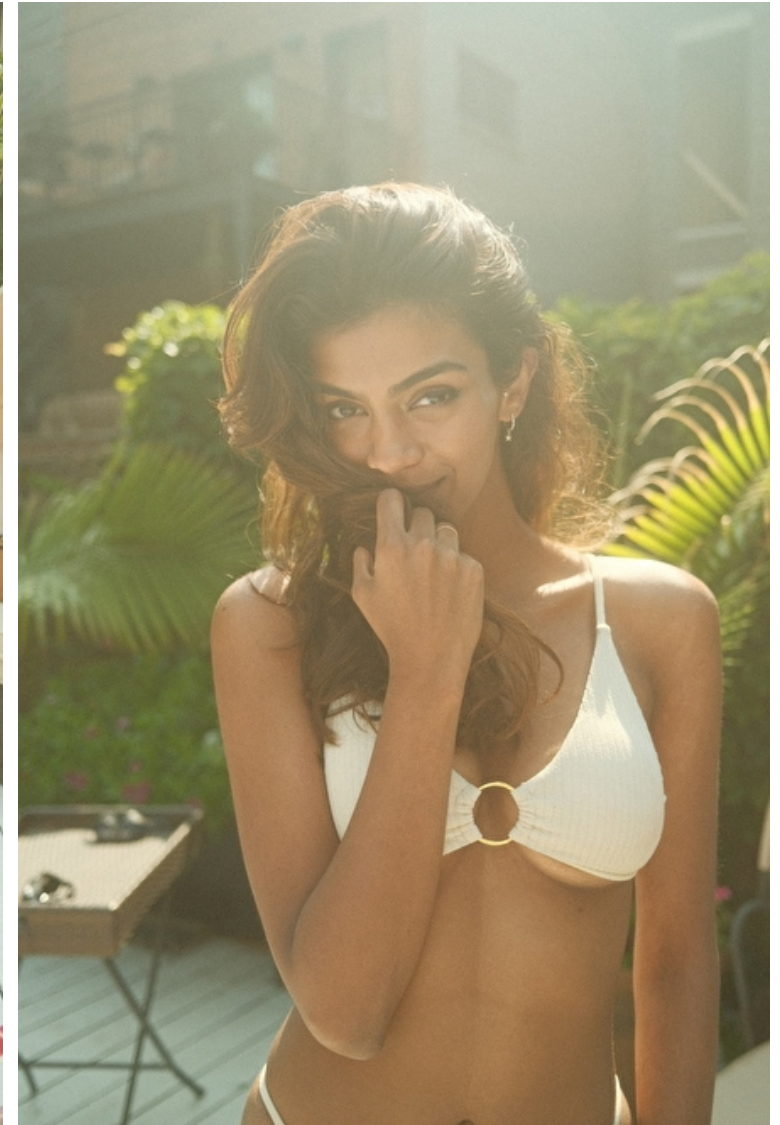

Size EU/US 34 / 4

Bust 86cm / 34"

Waist 64cm / 25"

Hips 92cm / 36"

Shoes EU/US/UK 39.5 / 8.5 / 6

Eyes Brown

Hair Brown

Cup C