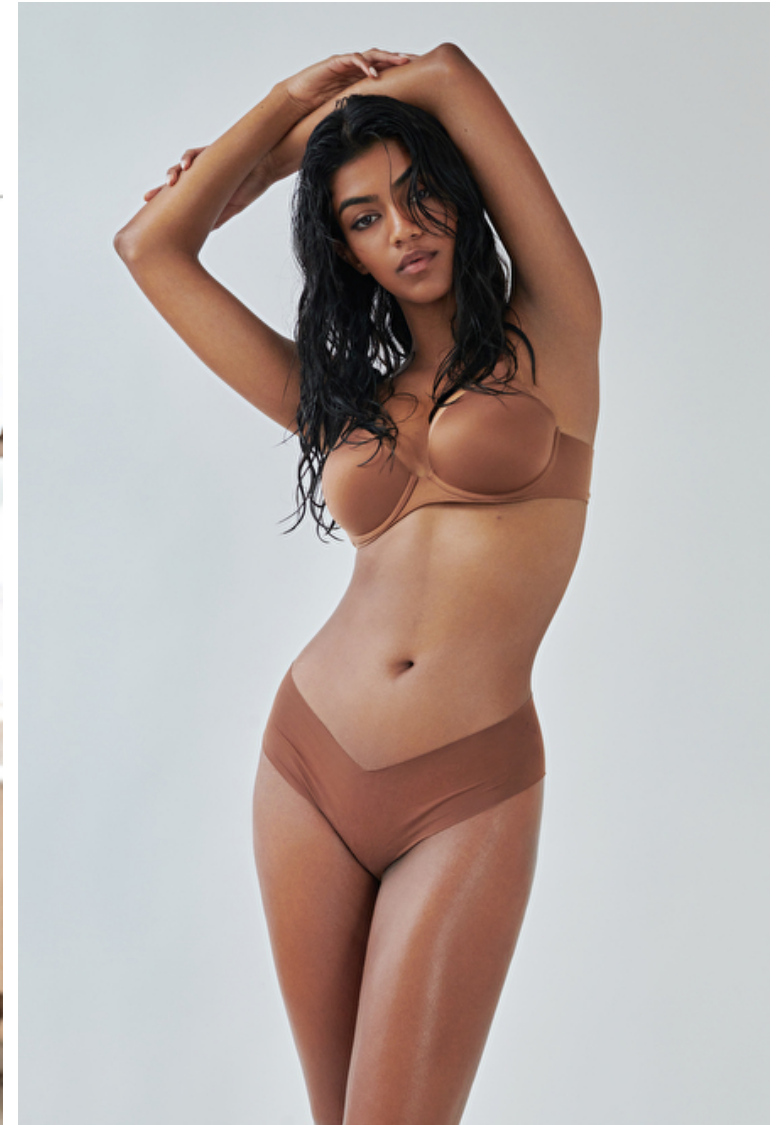

Select

MODEL MANAGEMENT

400 Michigan Ave SUITE 700, Chicago, 60611, IL, United States
Phone: +1 312 943 3226 Email: info.chicago@selectmodel.com Website: <https://selectmodel.com/>

SARIKA

Height 174cm / 5' 8.5"

Size EU/US 34 / 4

Bust 86cm / 34"

Waist 61cm / 24"

Hips 89cm / 35"

Shoes EU/US/UK 39.5 / 8.5 / 6

Eyes Brown

Hair Brown

Cup C

Location HOME: IL SCHOOL:
NYC