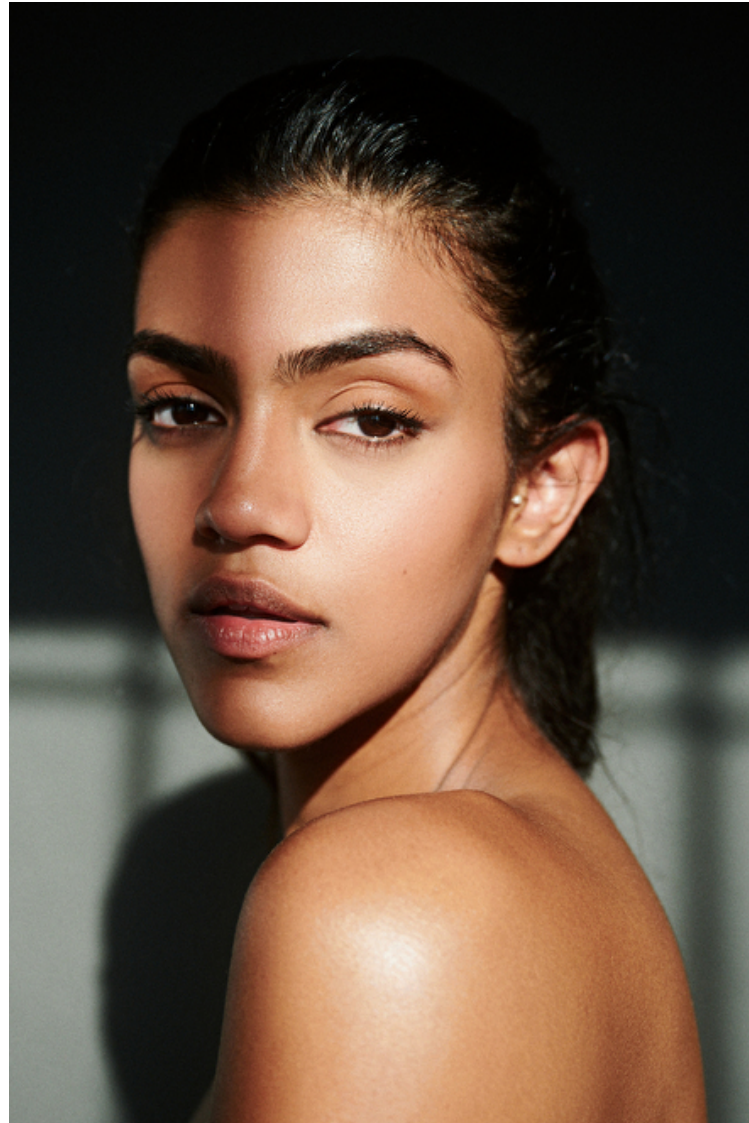

Select

MODEL MANAGEMENT

400 Michigan Ave SUITE 700, Chicago, 60611, IL, United States
Phone: +1 312 943 3226 **Email:** info.chicago@selectmodel.com **Website:** <https://selectmodel.com/>

SARIKA

Height 174cm / 5' 8.5"

Size EU/US 34 / 4

Bust 86cm / 34"

Waist 61cm / 24"

Hips 89cm / 35"

Shoes EU/US/UK 39.5 / 8.5 / 6

Eyes Brown

Hair Brown

Cup C

Location HOME: IL SCHOOL:
NYC