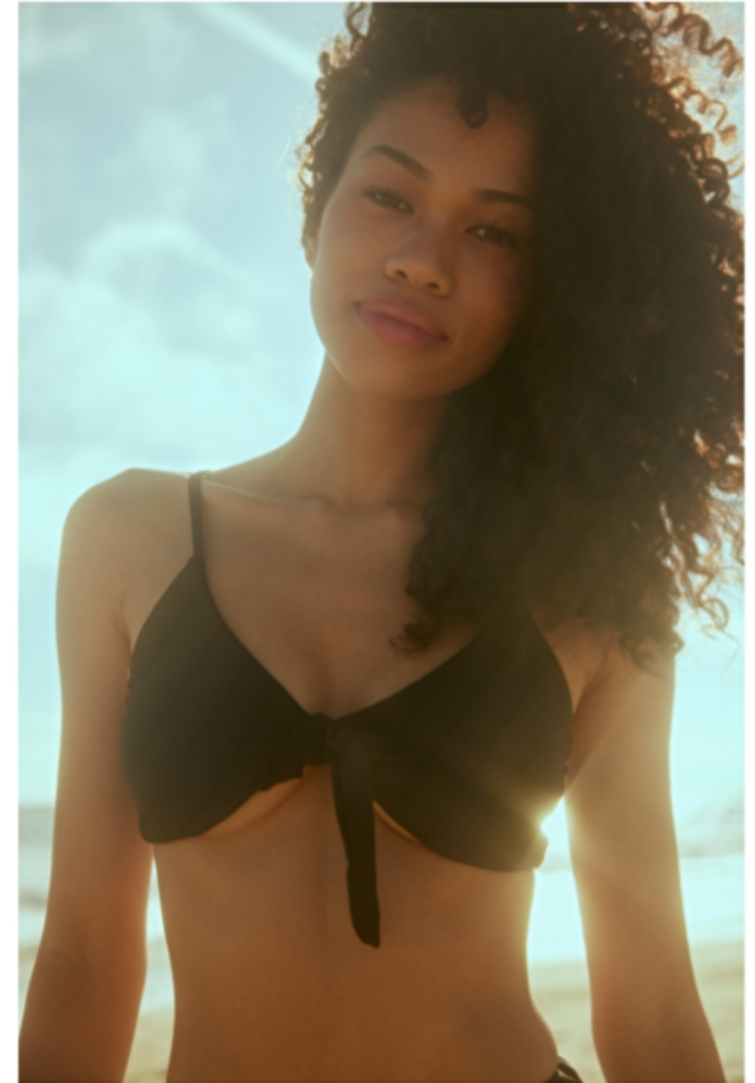

Bust 81cm / 32"

Waist 60cm / 23.5"

Hips 87cm / 34.5"

Shoes EU/US/UK 38.5 / 7.5 / 5

Eyes Brown

Hair Dark brown

Cup B

Location Los Angeles / NY