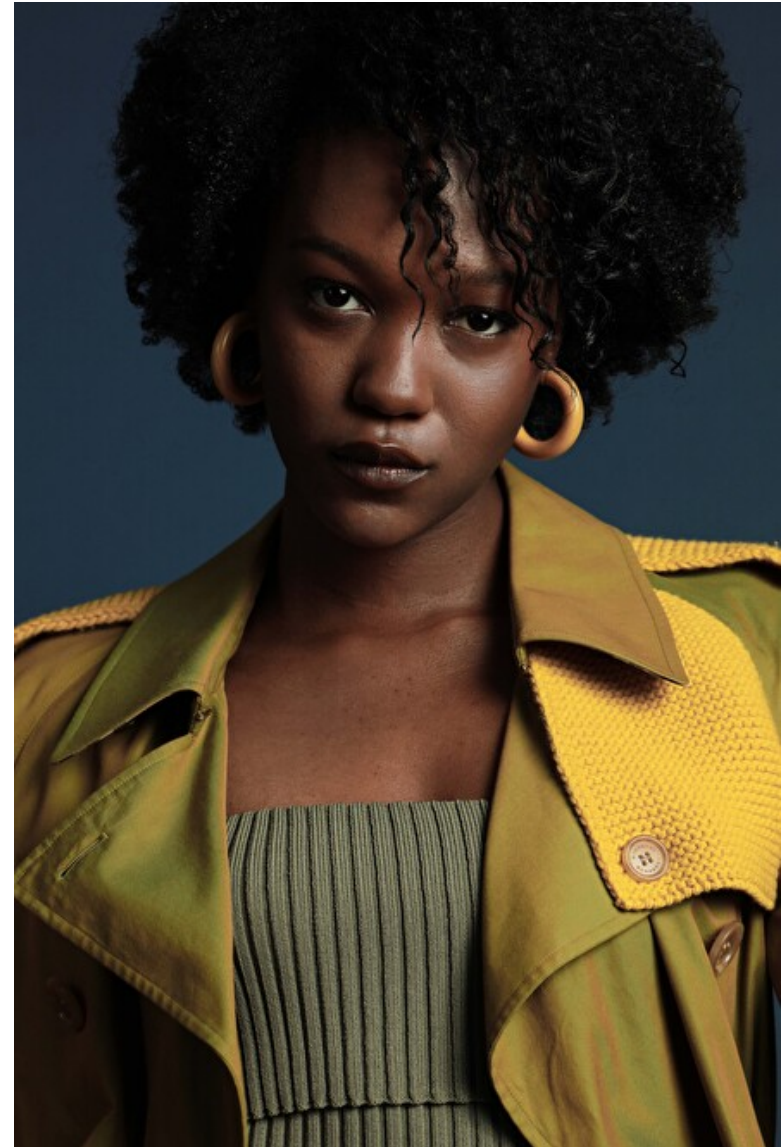

Bust 91cm / 36"

Waist 68cm / 27"

Hips 99cm / 39"

Shoes EU/US/UK 41.5 / 10 / 8

Eyes Dark brown

Hair Black

Location IL

Select