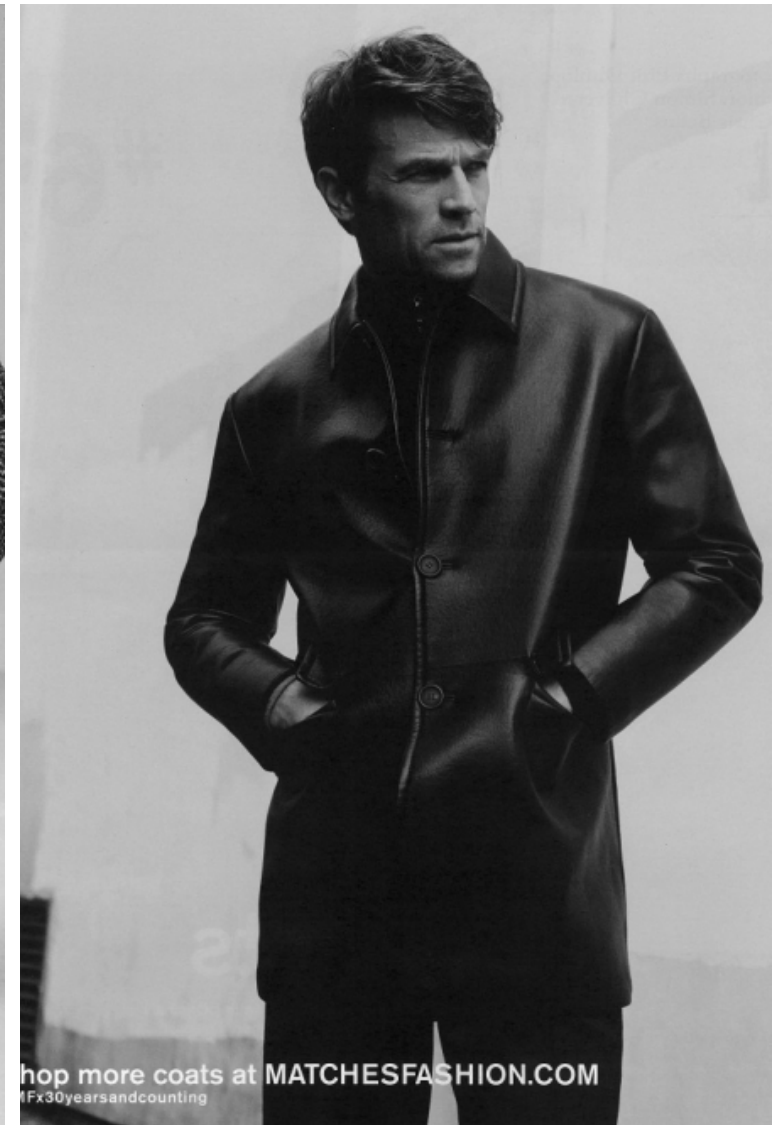

Neck 40cm / 15.5"

Hair Blond

Eyes Green

Select

MODEL MANAGEMENT

400 Michigan Ave SUITE 700, Chicago, 60611, UNITED STATES, United States
Phone: +1 312 943 3226 **Email:** info.chicago@selectmodel.com **Website:** <https://selectmodel.com/>