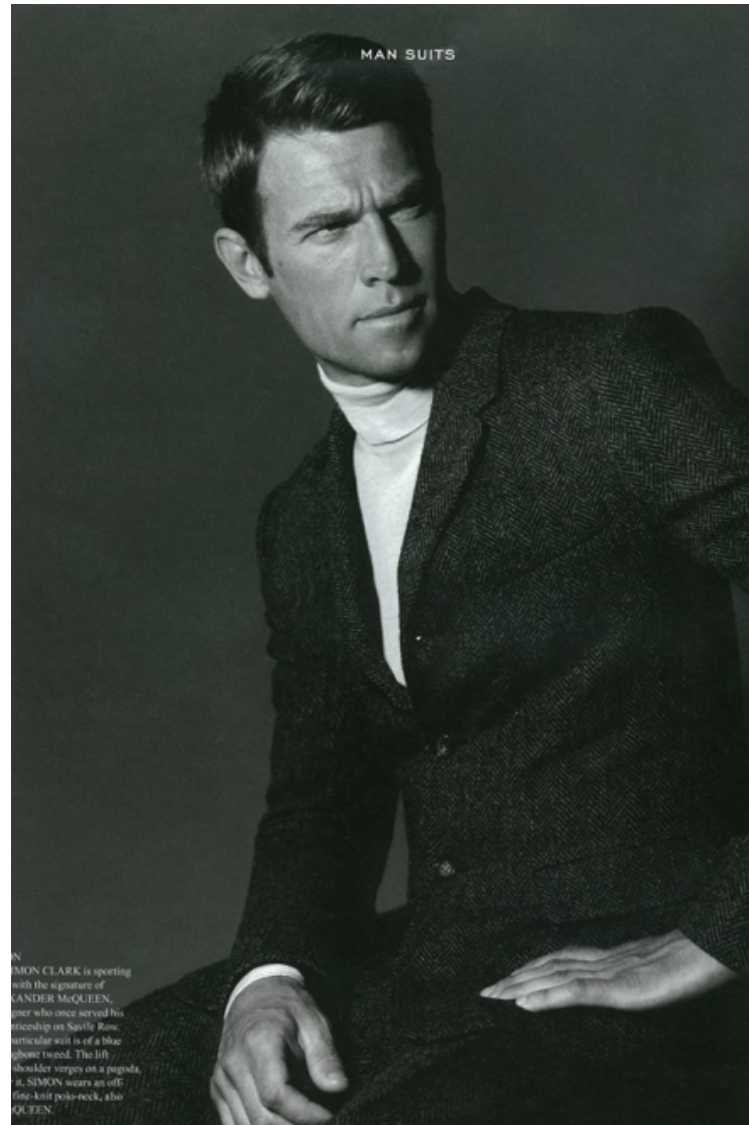

Select

MODEL MANAGEMENT

400 Michigan Ave SUITE 700, Chicago, 60611, UNITED STATES, United States
Phone: +1 312 943 3226 Email: info.chicago@selectmodel.com Website: https://selectmodel.com/

Simon Clark

Height 185cm / 6' 1.0"

Chest 101cm / 40"

Waist 86cm / 34"

Shoes EU/US/UK 44 / 11 / 9.5

Inseam 84cm / 33"

Suit size 50cm / 40"

Suit cut Regular

Neck 40cm / 15.5"

Hair Blond

Eyes Green