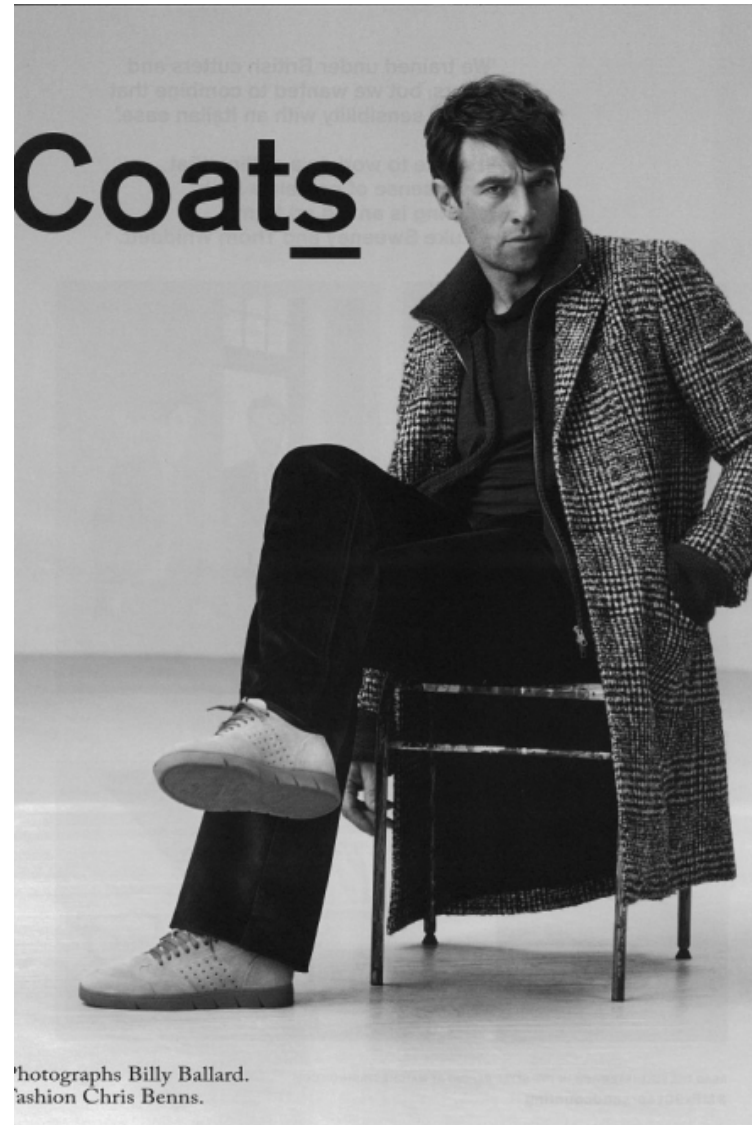

Select

MODEL MANAGEMENT

400 Michigan Ave SUITE 700, Chicago, 60611, UNITED STATES, United States
Phone: +1 312 943 3226 Email: info.chicago@selectmodel.com Website: https://selectmodel.com/

Simon Clark

Height 185cm / 6' 1.0"

Chest 101cm / 40"

Waist 86cm / 34"

Shoes EU/US/UK 44 / 11 / 9.5

Inseam 84cm / 33"

Suit size 50cm / 40"

Suit cut Regular

Neck 40cm / 15.5"

Hair Blond

Eyes Green