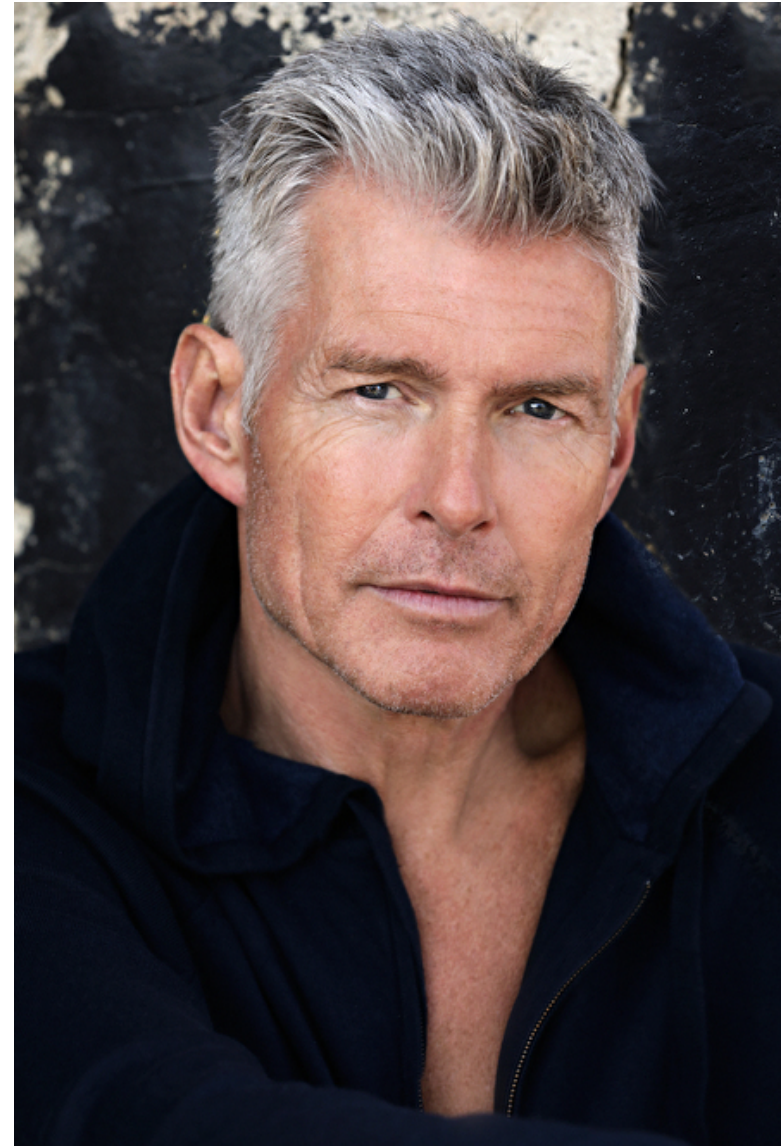

Simon Rogers

Height 188cm / 6' 2.0"

Waist 86cm / 34"

Shoes EU/US/UK 45 / 12 / 10.5

Eyes Blue

Hair Salt and pepper

Inseam 86cm / 34"

Neck 41cm / 16"

Sleeve 89cm / 35"

Suit size 52cm / 42"

Suit cut Long