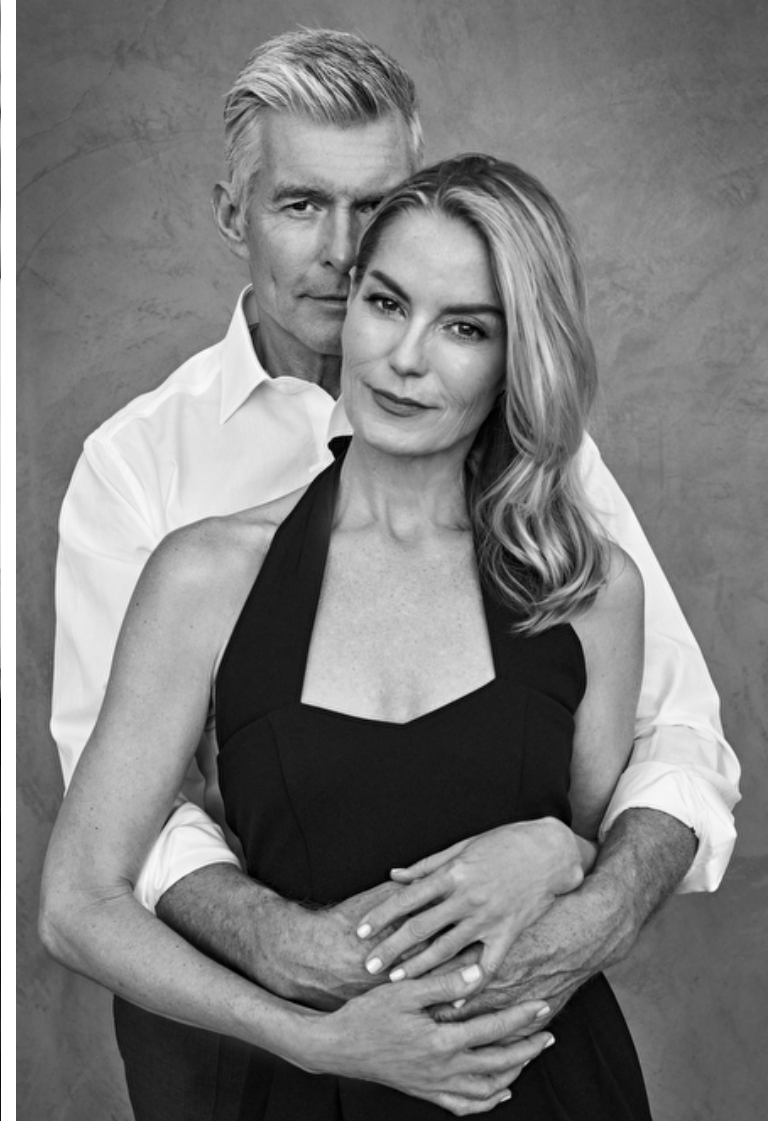

Sleeve 89cm / 35"

Suit size 52cm / 42"

Suit cut Long

Simon Rogers

Height 188cm / 6' 2.0"

Waist 86cm / 34"

Shoes EU/US/UK 45 / 12 / 10.5

Eyes Blue

Hair Salt and pepper

Inseam 86cm / 34"

Neck 41cm / 16"

Sleeve 89cm / 35"

Suit size 52cm / 42"

Suit cut Long

Select

MODEL MANAGEMENT

400 Michigan Ave SUITE 700, Chicago, 60611, IL, United States

Phone: +1 312 943 3226 **Email:** info.chicago@selectmodel.com **Website:** <https://selectmodel.com/>

Simon Rogers

Height 188cm / 6' 2.0"

Waist 86cm / 34"

Shoes EU/US/UK 45 / 12 / 10.5

Eyes Blue

Hair Salt and pepper

Inseam 86cm / 34"

Neck 41cm / 16"

Sleeve 89cm / 35"

Suit size 52cm / 42"

Suit cut Long