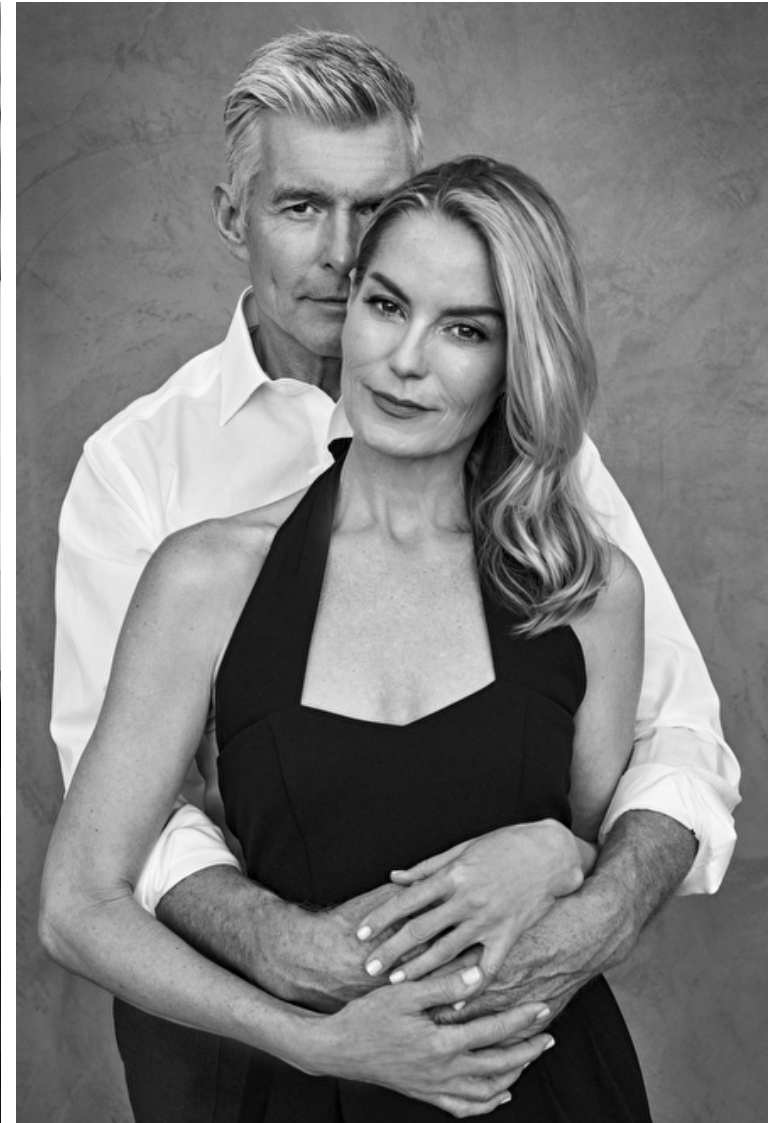

## Simon Rogers

Height 188cm / 6' 2.0"

Waist 86cm / 34"

Shoes EU/US/UK 45 / 12 / 10.5

Eyes Blue

Hair Salt and pepper

Inseam 86cm / 34"

Neck 41cm / 16"

Sleeve 89cm / 35"

Suit size 52cm / 42"

Suit cut Long