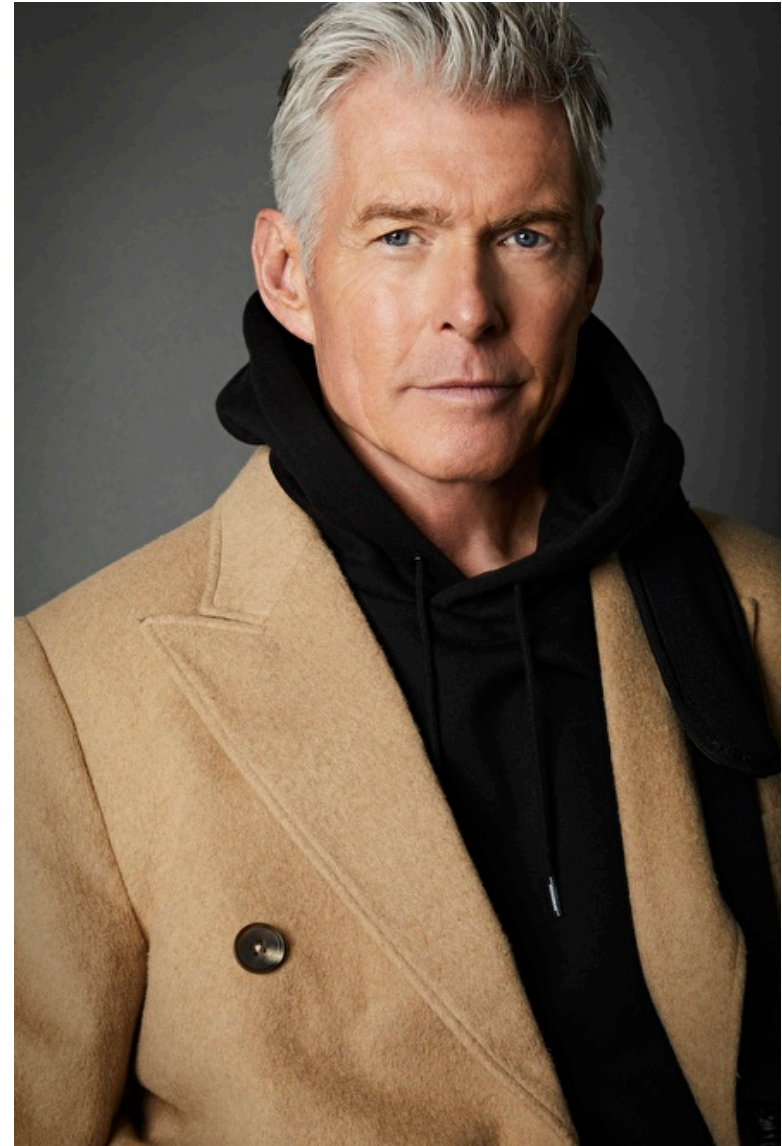

Select

MODEL MANAGEMENT

400 Michigan Ave SUITE 700, Chicago, 60611, UNITED STATES, United States
Phone: +1 312 943 3226 **Email:** info.chicago@selectmodel.com **Website:** <https://selectmodel.com/>

Simon Rogers

Height 188cm / 6' 2.0"

Waist 86cm / 34"

Shoes EU/US/UK 45 / 12 / 10.5

Eyes Blue

Hair Salt and pepper

Inseam 86cm / 34"

Neck 41cm / 16"

Sleeve 89cm / 35"

Suit size 52cm / 42"

Suit cut Long