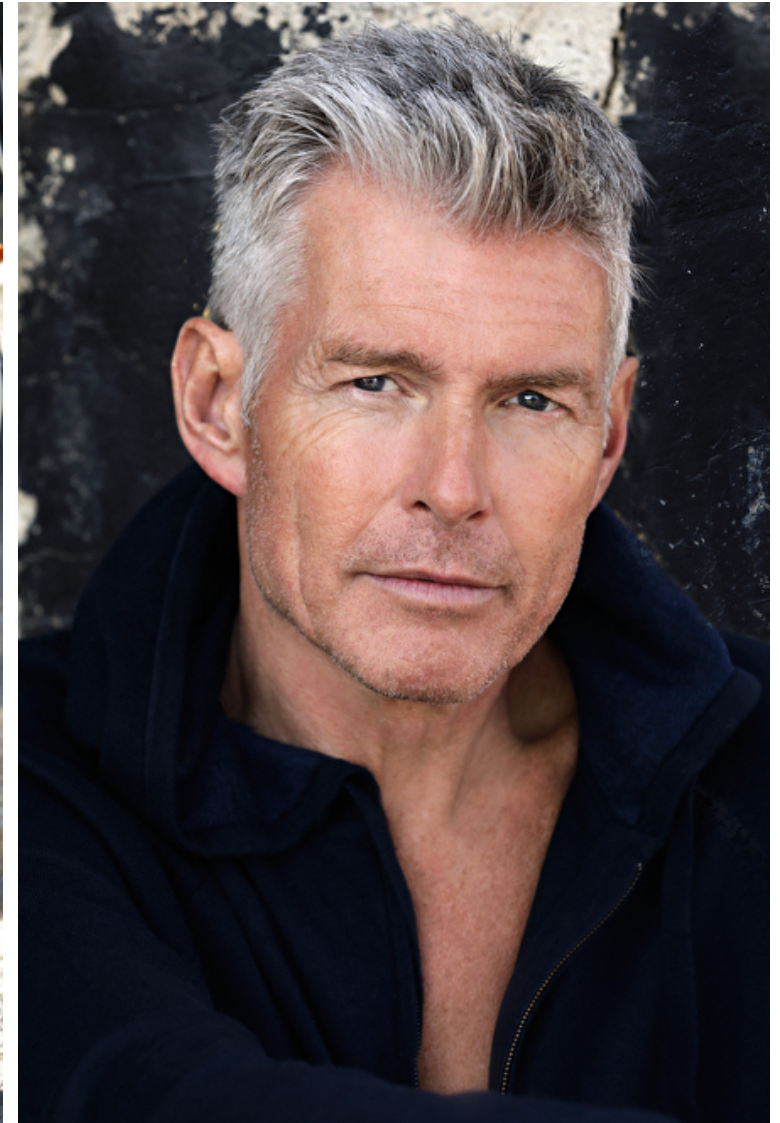

Select

MODEL MANAGEMENT

400 Michigan Ave SUITE 700, Chicago, 60611, UNITED STATES, United States
Phone: +1 312 943 3226 Email: info.chicago@selectmodel.com Website: <https://selectmodel.com/>

Simon Rogers

Height 188cm / 6' 2.0"

Waist 86cm / 34"

Shoes EU/US/UK 45 / 12 / 10.5

Eyes Blue

Hair Salt and pepper

Inseam 86cm / 34"

Neck 41cm / 16"

Sleeve 89cm / 35"

Suit size 52cm / 42"

Suit cut Long