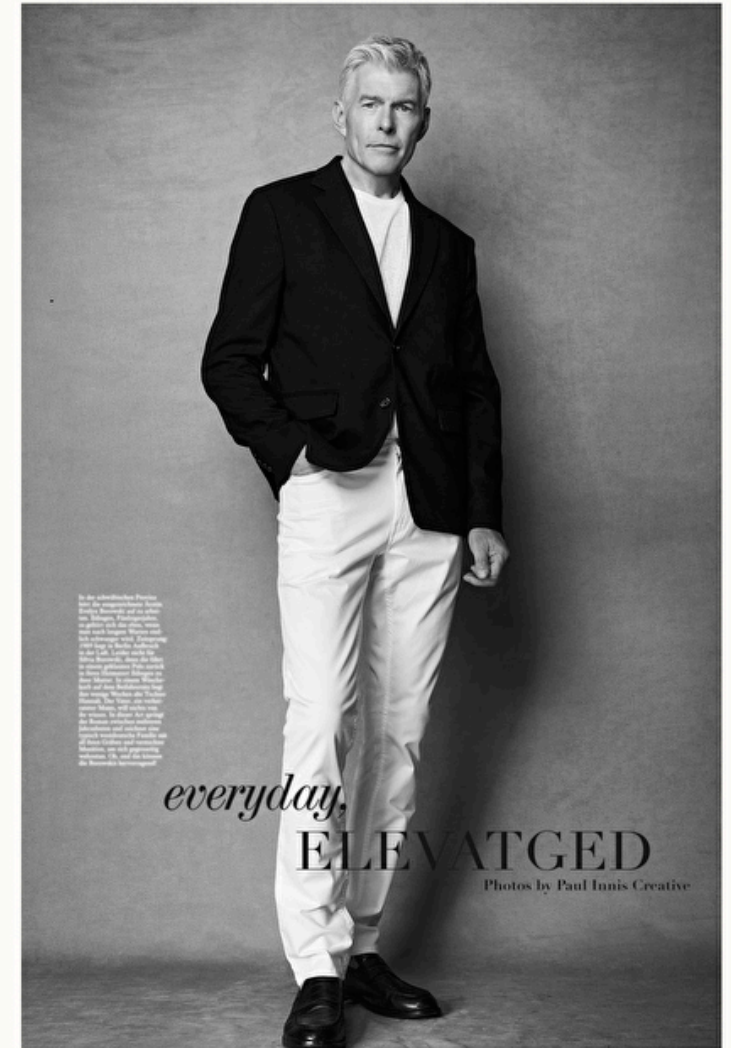

Select

MODEL MANAGEMENT

400 Michigan Ave SUITE 700, Chicago, 60611, UNITED STATES, United States
Phone: +1 312 943 3226 Email: info.chicago@selectmodel.com Website: https://selectmodel.com/

Simon Rogers

Height 188cm / 6' 2.0"

Waist 86cm / 34"

Shoes EU/US/UK 45 / 12 / 10.5

Eyes Blue

Hair Salt and pepper

Inseam 86cm / 34"

Neck 41cm / 16"

Sleeve 89cm / 35"

Suit size 52cm / 42"

Suit cut Long