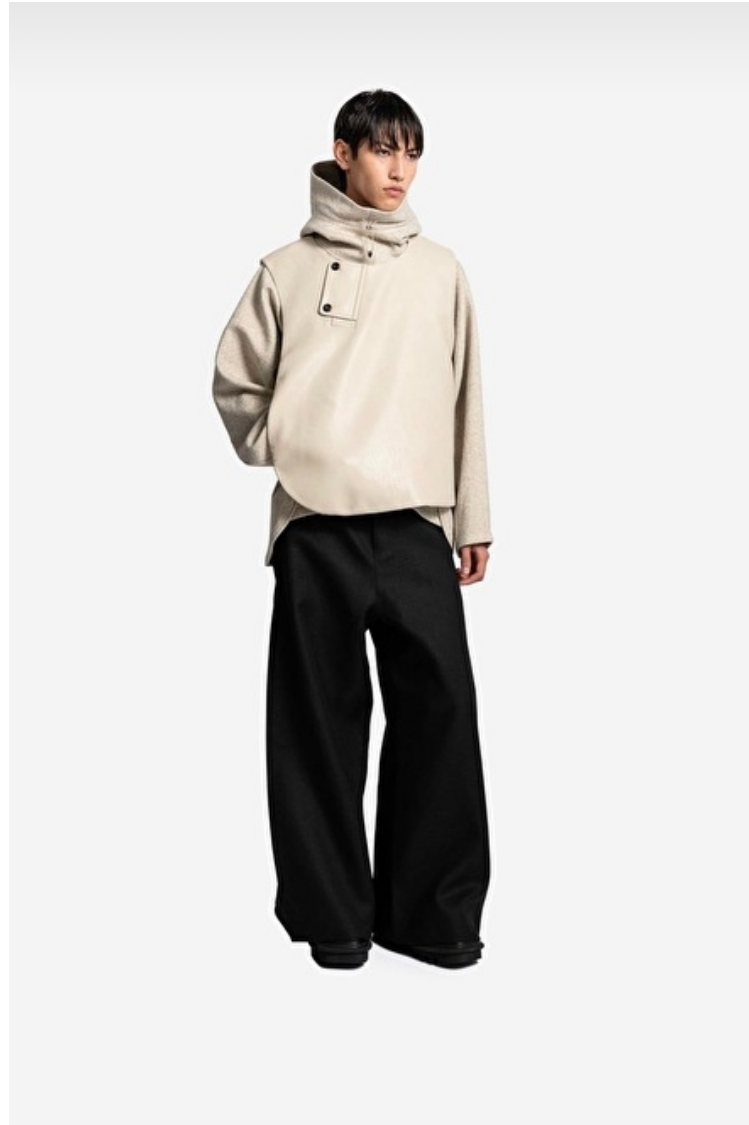

Select

MODEL MANAGEMENT

400 Michigan Ave Ste 700, Chicago, 60611, Illinois, United States

Phone: +1 312 943 3226 Email: info.chicago@selectmodel.com Website: <https://selectmodel.com/>

Simon Yang

Height 183cm / 6' 0.0"

Chest 84cm / 33"

Waist 71cm / 28"

Shoes EU/US/UK 41.5 / 9 / 7.5

Eyes Brown

Hair Dark brown

Inseam 81cm / 32"

Neck 33cm / 13"

Sleeve 81cm / 32"

Suit size 46cm / 36"

Suit cut Regular

Location Home: WI/School: RI