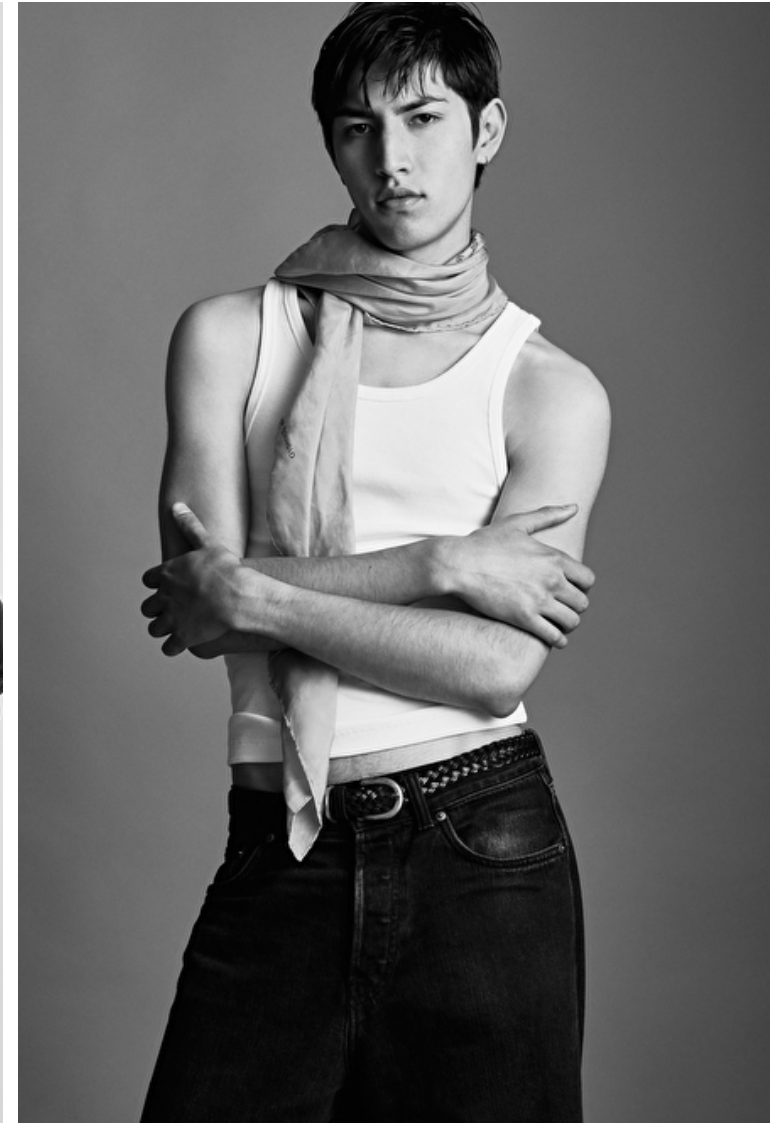

Select

MODEL MANAGEMENT

400 Michigan Ave Ste 700, Chicago, 60611, Illinois, United States

Phone: +1 312 943 3226 Email: info.chicago@selectmodel.com Website: <https://selectmodel.com/>

Simon Yang

Height 183cm / 6' 0.0"

Chest 84cm / 33"

Waist 71cm / 28"

Shoes EU/US/UK 41.5 / 9 / 7.5

Eyes Brown

Hair Dark brown

Inseam 81cm / 32"

Neck 33cm / 13"

Sleeve 81cm / 32"

Suit size 46cm / 36"

Suit cut Regular

Location Home: WI/School: RI