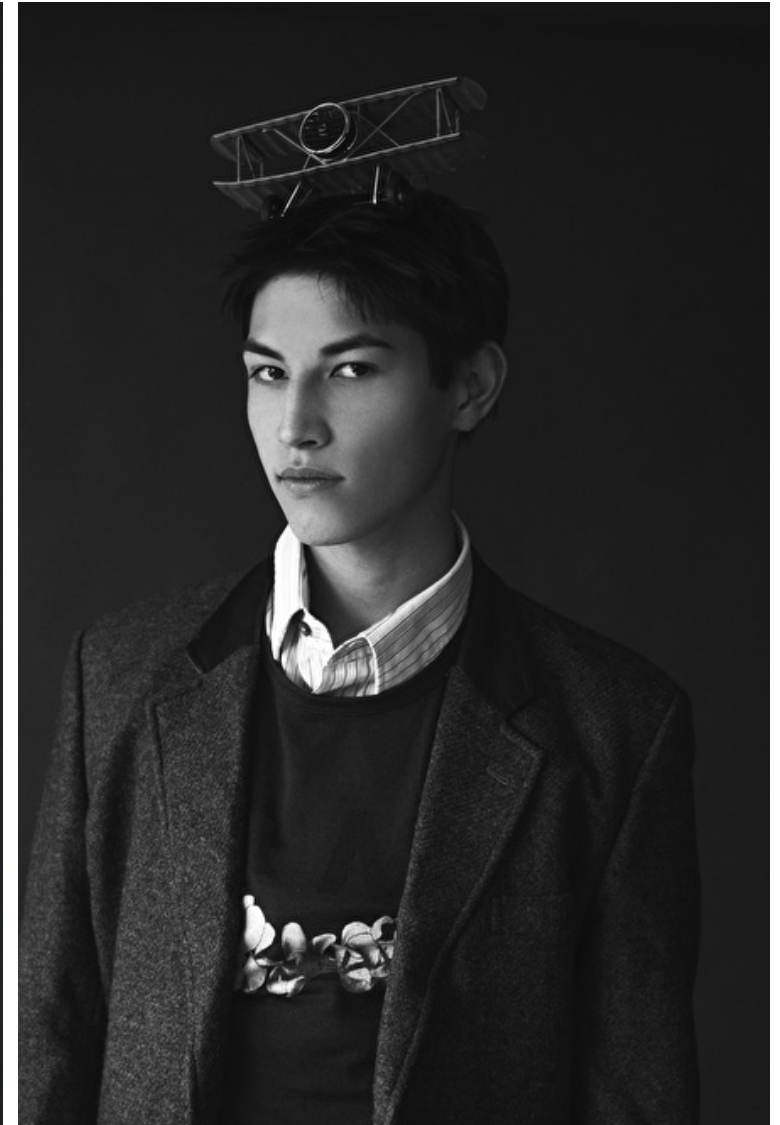

Select

MODEL MANAGEMENT

400 Michigan Ave Ste 700, Chicago, 60611, Illinois, United States

Phone: +1 312 943 3226 Email: info.chicago@selectmodel.com Website: <https://selectmodel.com/>

Simon Yang

Height 183cm / 6' 0.0"

Chest 84cm / 33"

Waist 71cm / 28"

Shoes EU/US/UK 41.5 / 9 / 7.5

Eyes Brown

Hair Dark brown

Inseam 81cm / 32"

Neck 33cm / 13"

Sleeve 81cm / 32"

Suit size 46cm / 36"

Suit cut Regular

Location Home: WI/School: RI