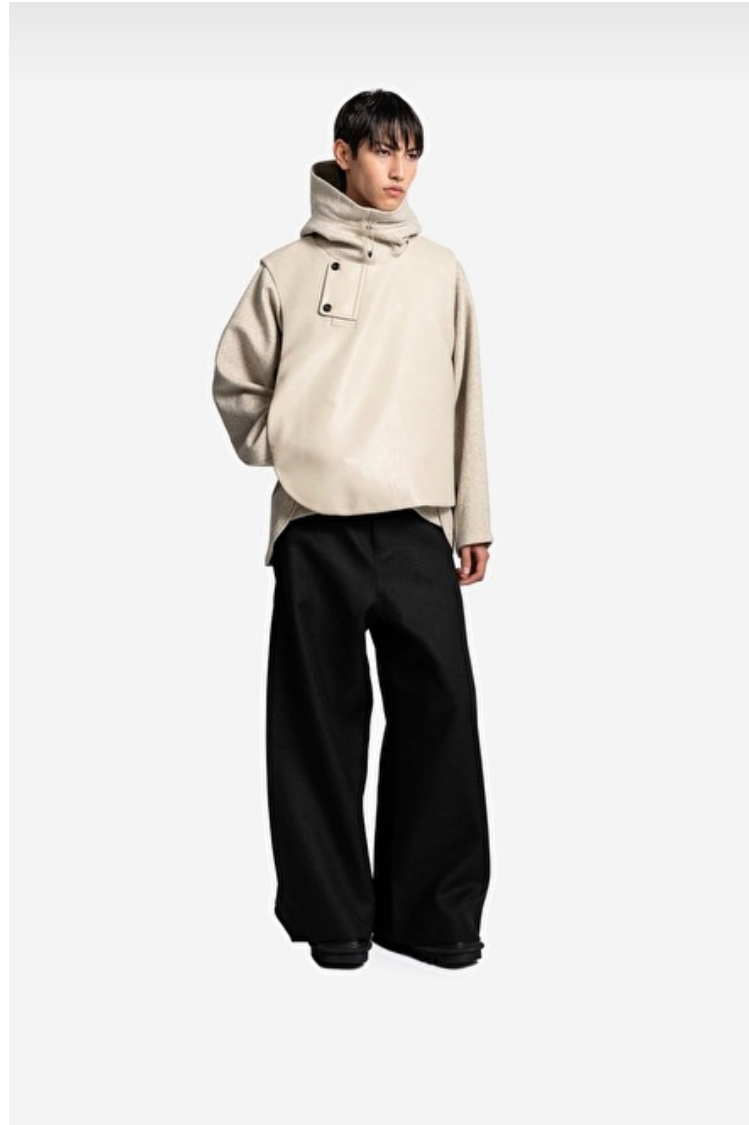

Simon Yang

Height 183cm / 6' 0.0"

Chest 84cm / 33"

Waist 71cm / 28"

Shoes EU/US/UK 41.5 / 9 / 7.5

Eyes Brown

Hair Dark brown

Inseam 81cm / 32"

Neck 33cm / 13"

Sleeve 81cm / 32"

Suit size 46cm / 36"

Suit cut Regular

Location Home: WI/School: RI