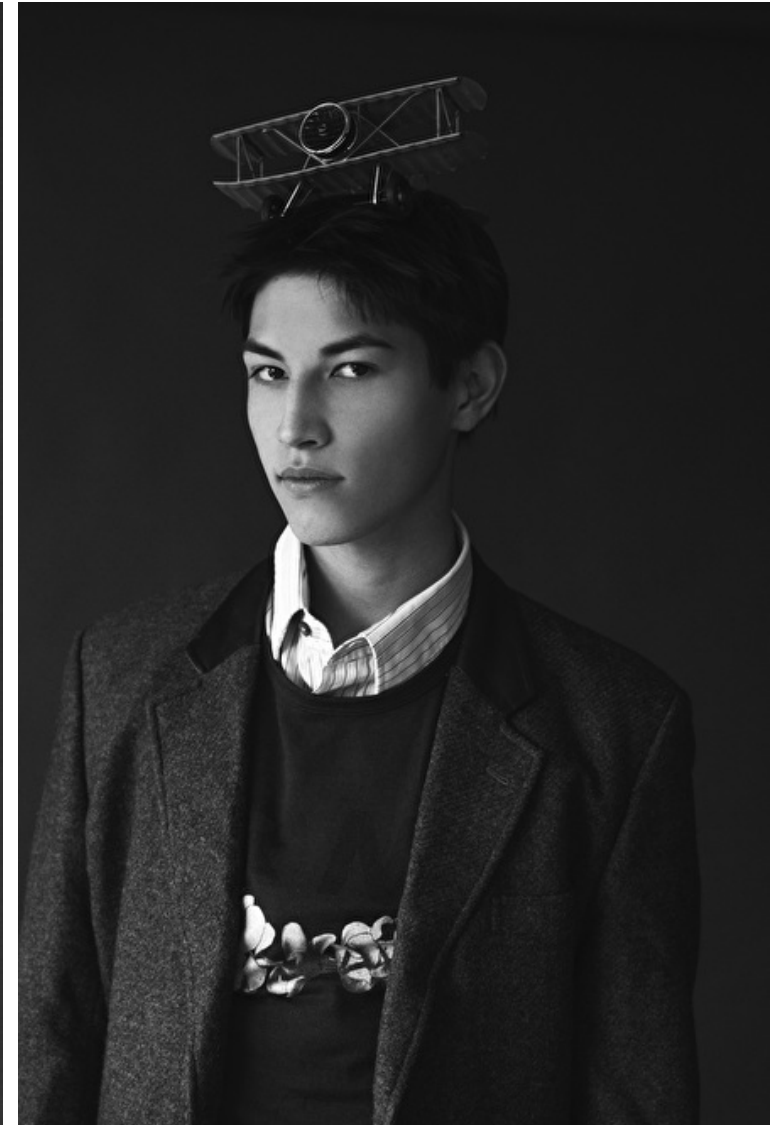

Select

MODEL MANAGEMENT

400 Michigan Ave SUITE 700, Chicago, 60611, UNITED STATES, United States
Phone: +1 312 943 3226 Email: info.chicago@selectmodel.com Website: <https://selectmodel.com/>

Simon Yang

Height 183cm / 6' 0.0"

Chest 84cm / 33"

Waist 71cm / 28"

Shoes EU/US/UK 41.5 / 9 / 7.5

Eyes Brown

Hair Dark brown

Inseam 81cm / 32"

Neck 33cm / 13"

Sleeve 81cm / 32"

Suit size 46cm / 36"

Suit cut Regular

Location Home: WI/School: RI