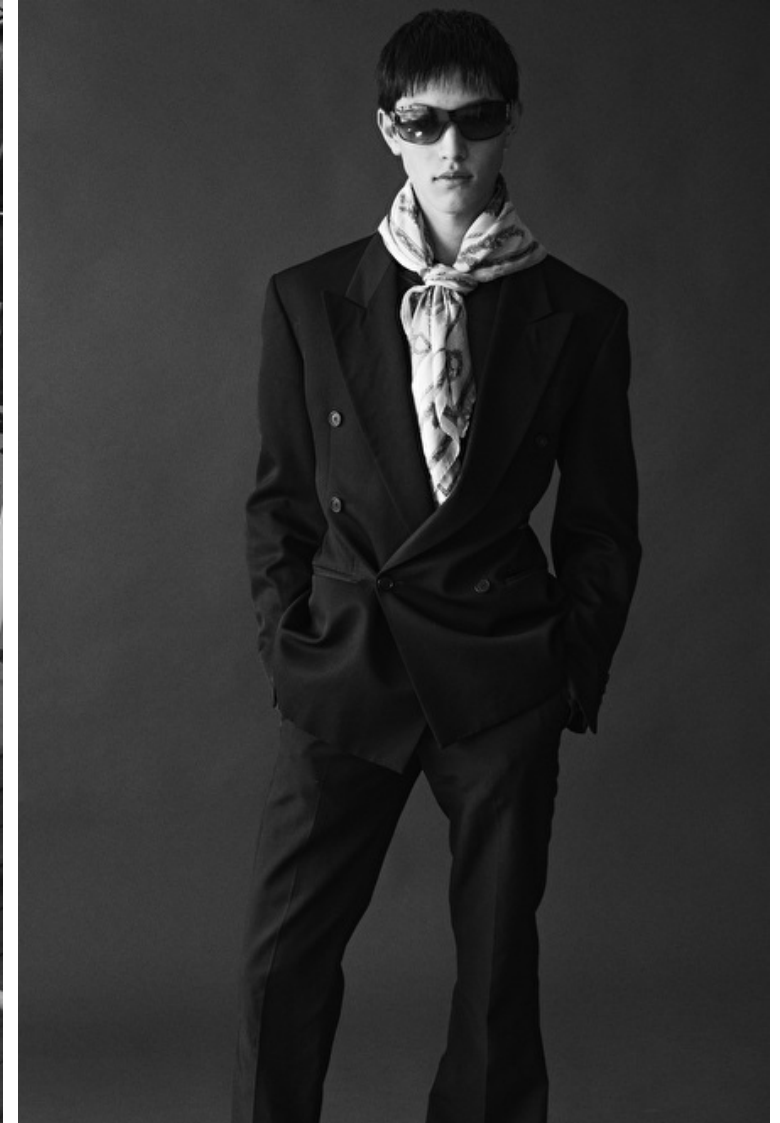

Select

MODEL MANAGEMENT

400 Michigan Ave Ste 700, Chicago, 60611, Illinois, United States

Phone: +1 312 943 3226 Email: info.chicago@selectmodel.com Website: <https://selectmodel.com/>

Simon Yang

Height 183cm / 6' 0.0"

Chest 84cm / 33"

Waist 71cm / 28"

Shoes EU/US/UK 41.5 / 9 / 7.5

Eyes Brown

Hair Dark brown

Inseam 81cm / 32"

Neck 33cm / 13"

Sleeve 81cm / 32"

Suit size 46cm / 36"

Suit cut Regular

Location Home: WI/School: RI