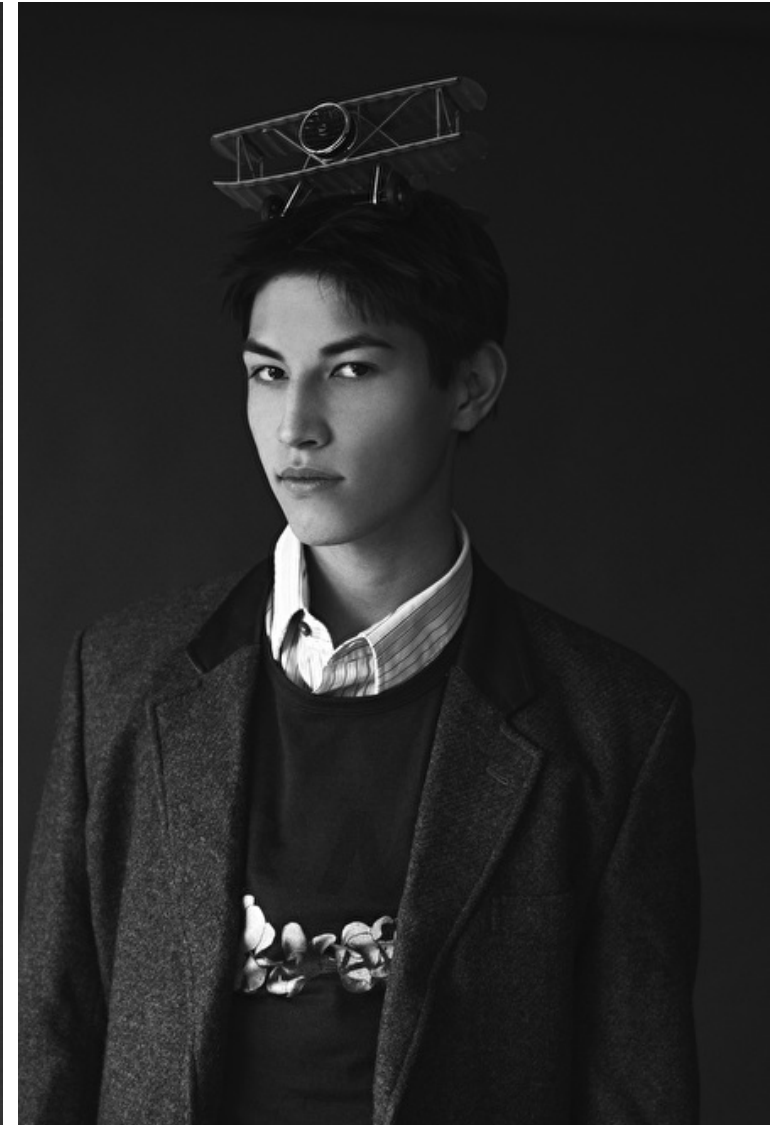

Select

MODEL MANAGEMENT

400 Michigan Ave SUITE 700, Chicago, 60611, IL, United States

Phone: +1 312 943 3226 Email: info.chicago@selectmodel.com Website: <https://selectmodel.com/>

Simon Yang

Height 183cm / 6' 0.0"

Chest 84cm / 33"

Waist 71cm / 28"

Shoes EU/US/UK 41.5 / 9 / 7.5

Eyes Brown

Hair Dark brown

Inseam 81cm / 32"

Neck 33cm / 13"

Sleeve 81cm / 32"

Suit size 46cm / 36"

Suit cut Regular

Location Home: WI/School: RI