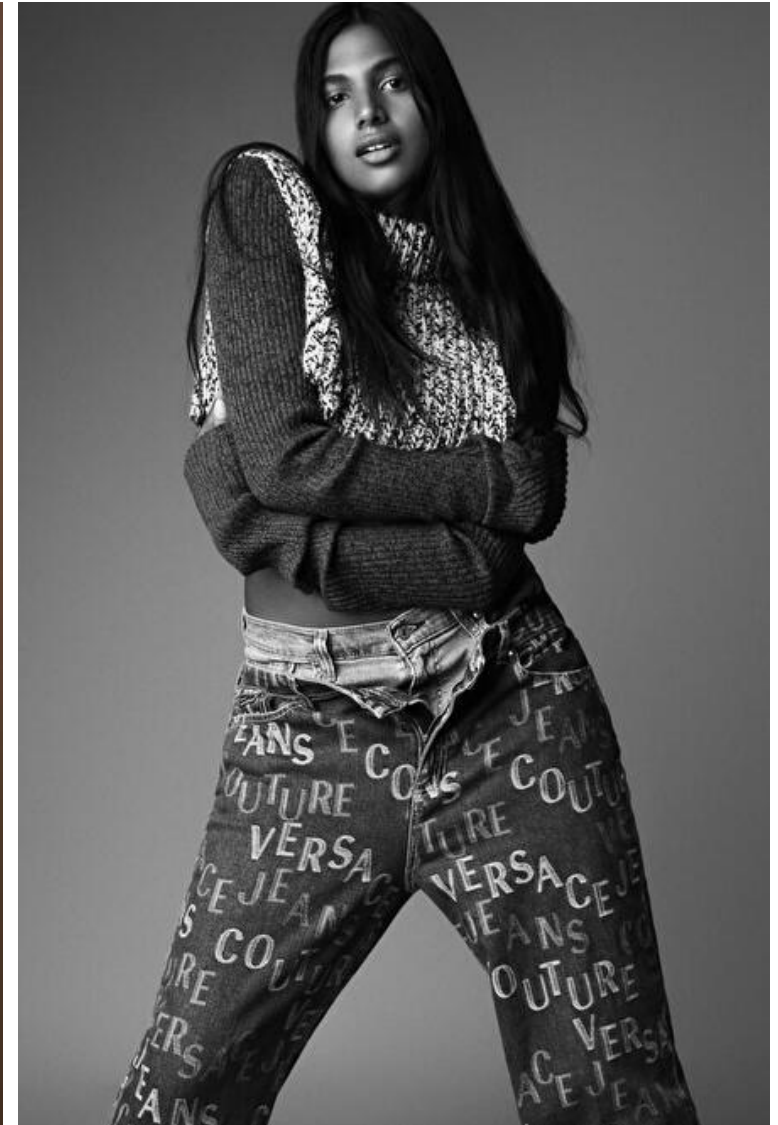

Bust 88cm / 34.5"

Waist 74cm / 29"

Hips 102cm / 40"

Shoes EU/US/UK 41 / 9.5 / 8

Eyes Brown

Hair Black

Select

MODEL MANAGEMENT