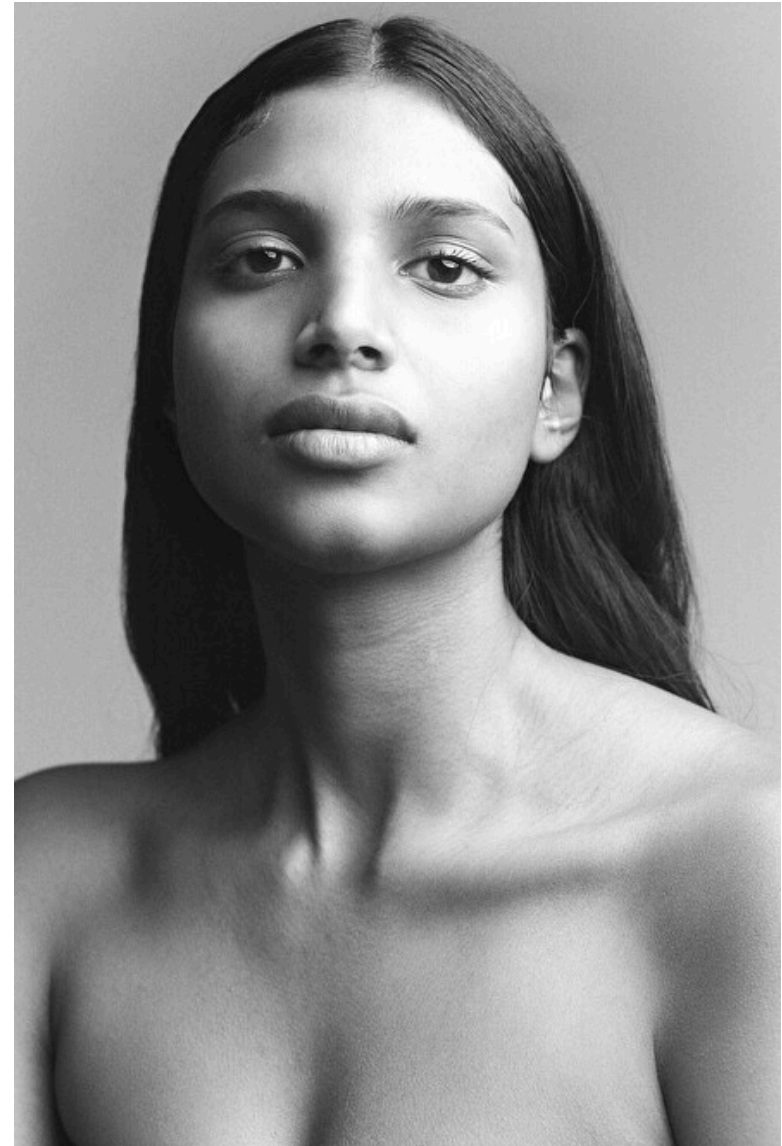

Bust 88cm / 34.5"

Waist 74cm / 29"

Hips 102cm / 40"

Shoes EU/US/UK 41 / 9.5 / 8

Eyes Brown

Hair Black

Select

MODEL MANAGEMENT