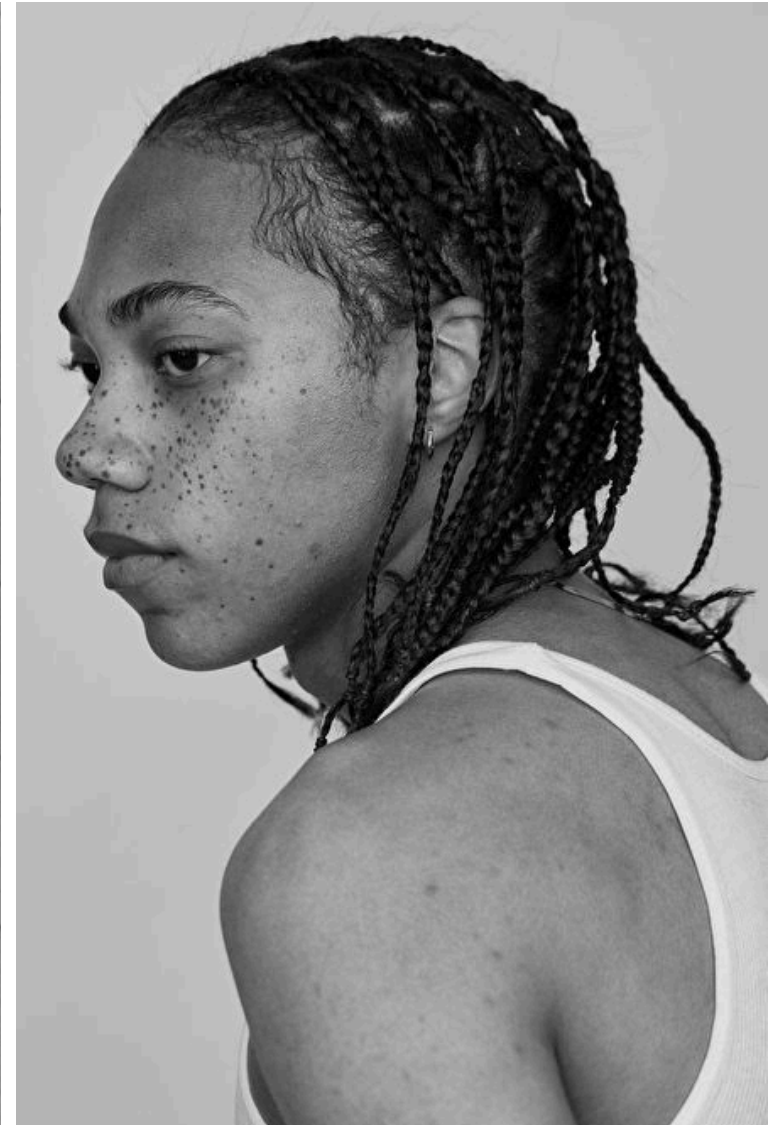

Shoes EU/US/UK 41.5 / 9 / 7.5

Eyes Brown

Hair Black

Inseam 81cm / 32"

Neck 35cm / 14"

Sleeve 81cm / 32"

Suit size 44cm / 34"

Suit cut Regular