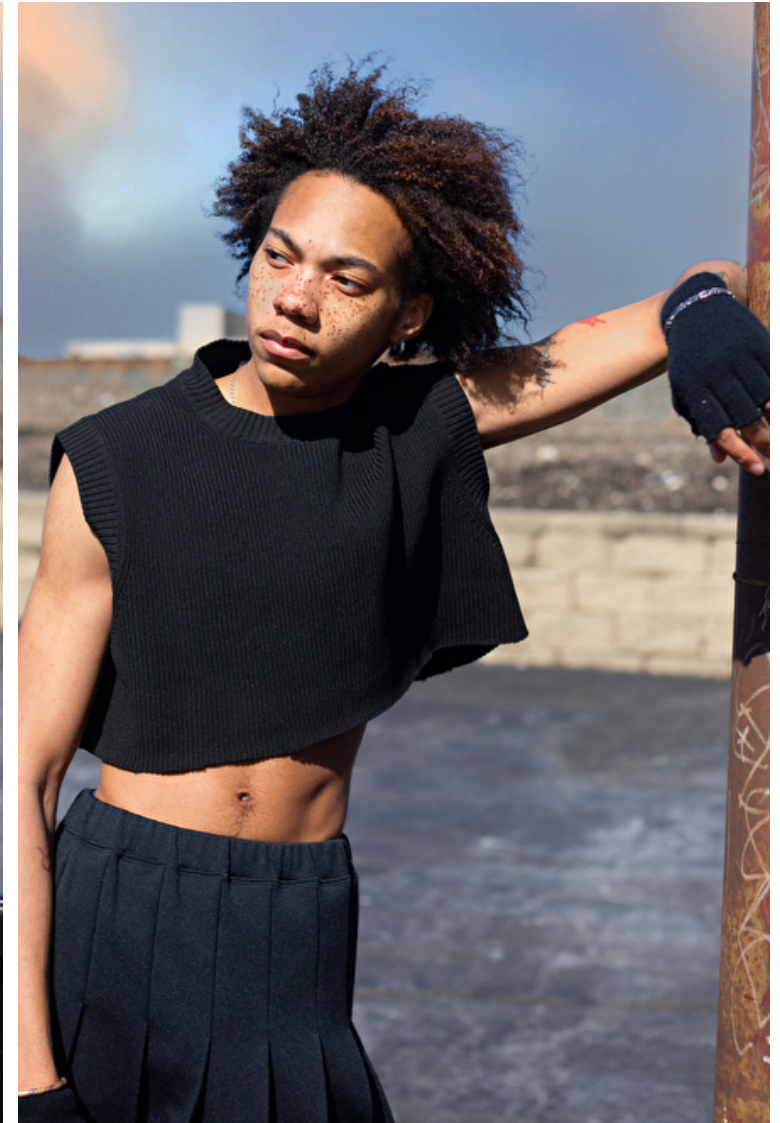

Select

MODEL MANAGEMENT

400 Michigan Ave SUITE 700, Chicago, 60611, UNITED STATES, United States
Phone: +1 312 943 3226 Email: info.chicago@selectmodel.com Website: <https://selectmodel.com/>

Squire

Height 178cm / 5' 10.0"

Chest 86cm / 34"

Waist 76cm / 30"

Shoes EU/US/UK 41.5 / 9 / 7.5

Eyes Brown

Hair Black

Inseam 81cm / 32"

Neck 35cm / 14"

Sleeve 81cm / 32"

Suit size 44cm / 34"

Suit cut Regular