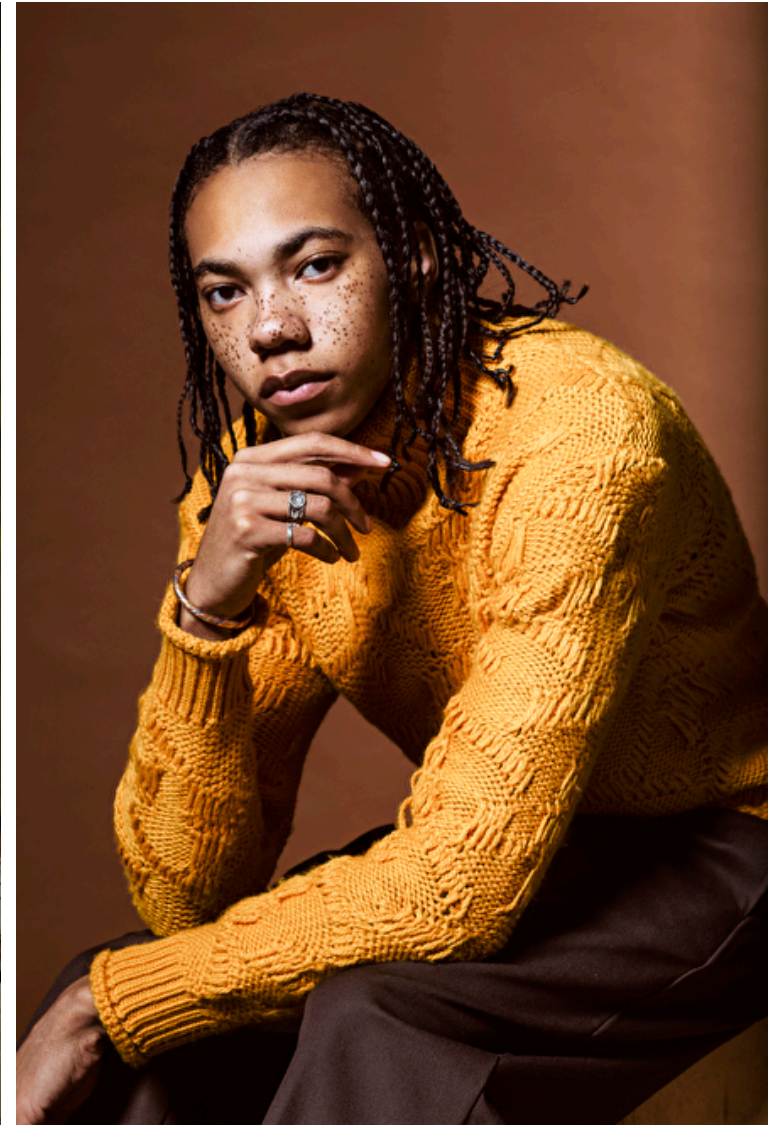

Select

MODEL MANAGEMENT

400 Michigan Ave SUITE 700, Chicago, 60611, UNITED STATES, United States
Phone: +1 312 943 3226 Email: info.chicago@selectmodel.com Website: https://selectmodel.com/

Squire

Height 178cm / 5' 10.0"

Chest 86cm / 34"

Waist 76cm / 30"

Shoes EU/US/UK 41.5 / 9 / 7.5

Eyes Brown

Hair Black

Inseam 81cm / 32"

Neck 35cm / 14"

Sleeve 81cm / 32"

Suit size 44cm / 34"

Suit cut Regular