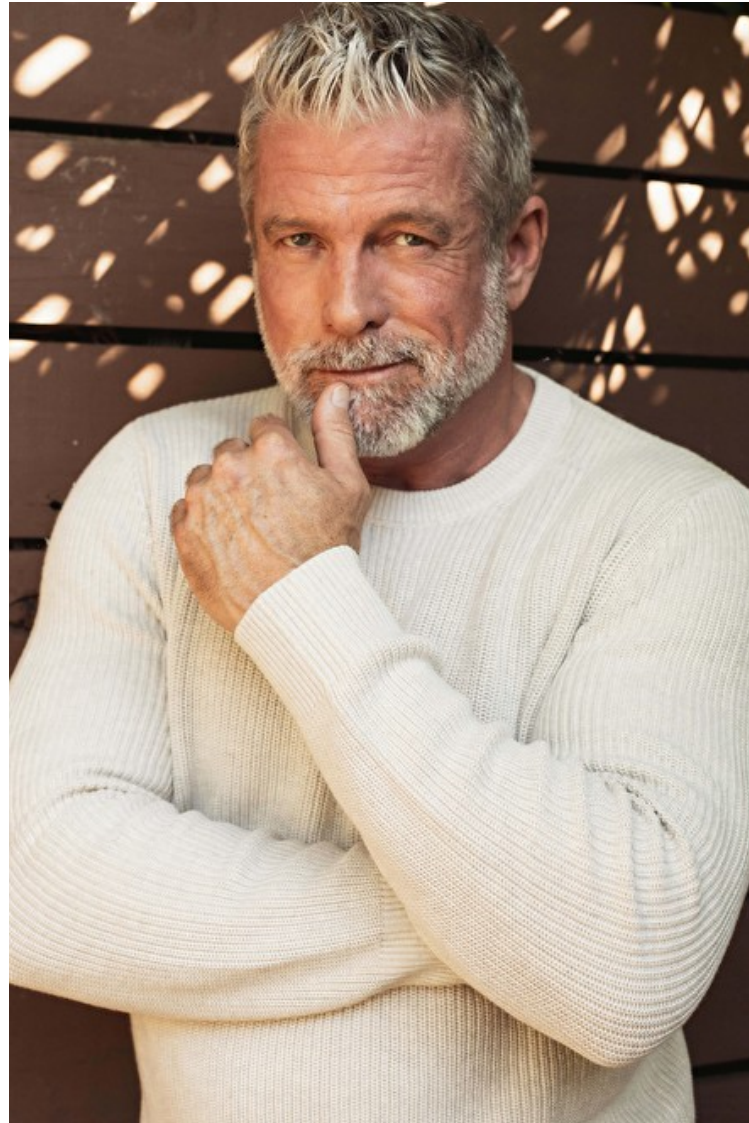

Select

MODEL MANAGEMENT

400 Michigan Ave SUITE 700, Chicago, 60611, UNITED STATES, United States
Phone: +1 312 943 3226 Email: info.chicago@selectmodel.com Website: <https://selectmodel.com/>

Stephen Diehl

Height 185cm / 6' 1.0"

Chest 112cm / 44"

Waist 81cm / 32"

Shoes EU/US/UK 44 / 11 / 9.5

Eyes Blue

Hair Salt and pepper

Inseam 84cm / 33"

Neck 44cm / 17.5"

Sleeve 89cm / 35"

Suit size 54cm / 44"

Suit cut Regular