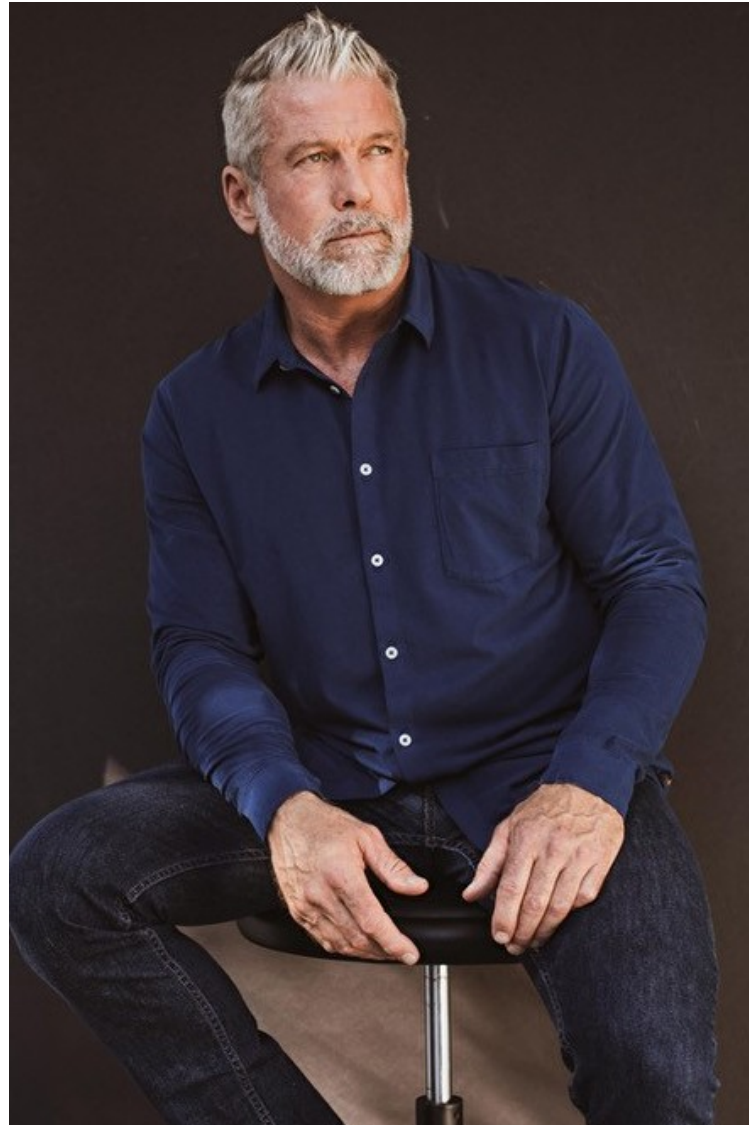

Select

MODEL MANAGEMENT

400 Michigan Ave SUITE 700, Chicago, 60611, IL, United States

Phone: +1 312 943 3226 Email: info.chicago@selectmodel.com Website: <https://selectmodel.com/>

Stephen Diehl

Height 185cm / 6' 1.0"

Chest 112cm / 44"

Waist 81cm / 32"

Shoes EU/US/UK 44 / 11 / 9.5

Eyes Blue

Hair Salt and pepper

Inseam 84cm / 33"

Neck 44cm / 17.5"

Sleeve 89cm / 35"

Suit size 54cm / 44"

Suit cut Regular