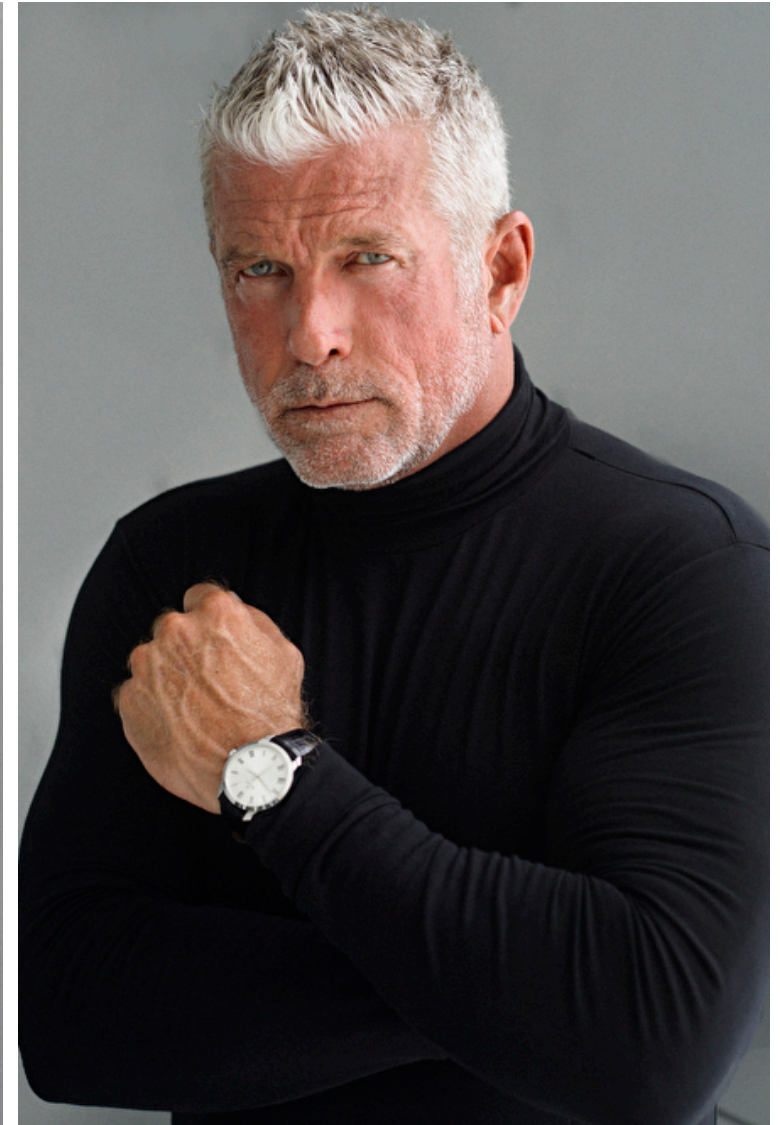

Stephen Diehl

Height 185cm / 6' 1.0"

Chest 112cm / 44"

Waist 81cm / 32"

Shoes EU/US/UK 44 / 11 / 9.5

Eyes Blue

Hair Salt and pepper

Inseam 84cm / 33"

Neck 44cm / 17.5"

Sleeve 89cm / 35"

Suit size 54cm / 44"

Suit cut Regular