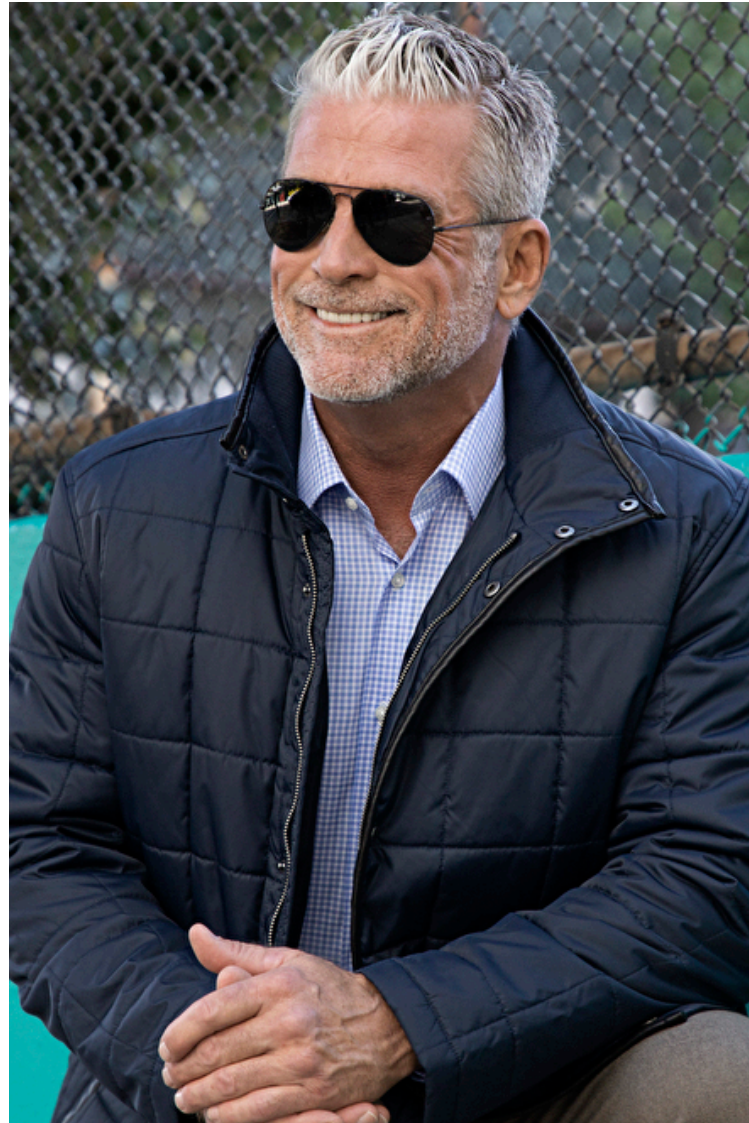

Select

MODEL MANAGEMENT

400 Michigan Ave SUITE 700, Chicago, 60611, UNITED STATES, United States
Phone: +1 312 943 3226 Email: info.chicago@selectmodel.com Website: <https://selectmodel.com/>

Stephen Diehl

Height 185cm / 6' 1.0"

Chest 112cm / 44"

Waist 81cm / 32"

Shoes EU/US/UK 44 / 11 / 9.5

Eyes Blue

Hair Salt and pepper

Inseam 84cm / 33"

Neck 44cm / 17.5"

Sleeve 89cm / 35"

Suit size 54cm / 44"

Suit cut Regular