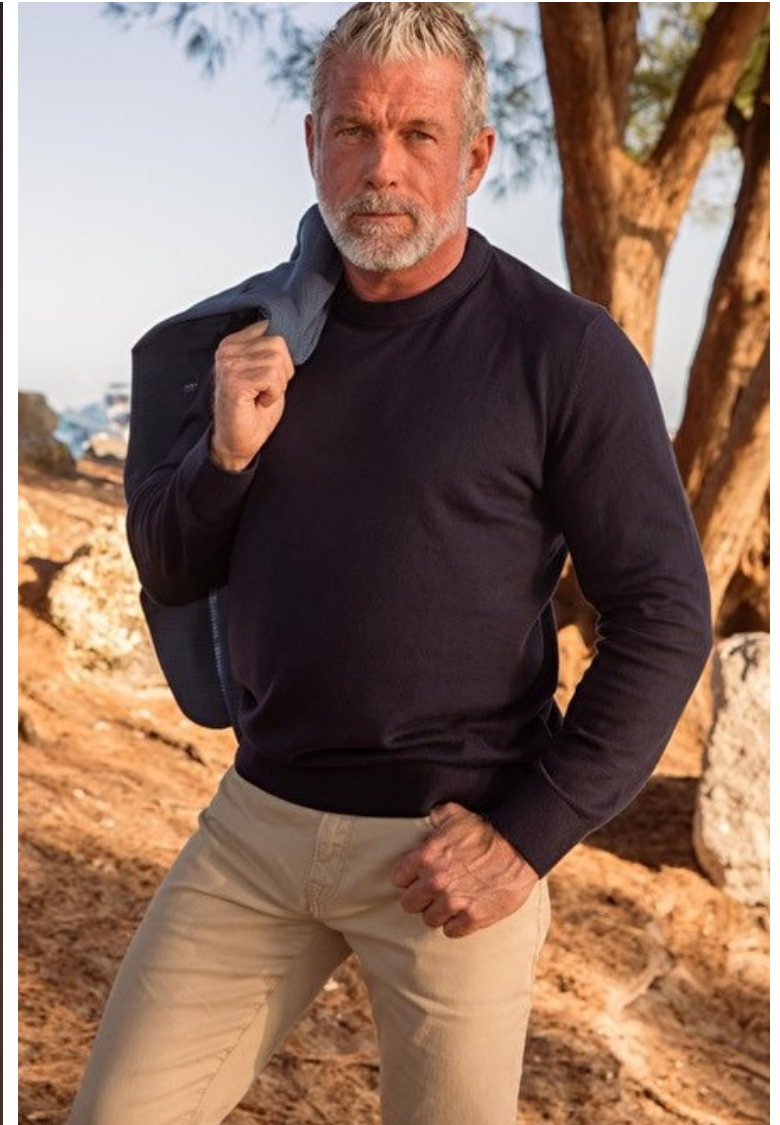

Select

MODEL MANAGEMENT

400 Michigan Ave SUITE 700, Chicago, 60611, UNITED STATES, United States
Phone: +1 312 943 3226 **Email:** info.chicago@selectmodel.com **Website:** <https://selectmodel.com/>

Stephen Diehl

Height 185cm / 6' 1.0"

Chest 112cm / 44"

Waist 81cm / 32"

Shoes EU/US/UK 44 / 11 / 9.5

Eyes Blue

Hair Salt and pepper

Inseam 84cm / 33"

Neck 44cm / 17.5"

Sleeve 89cm / 35"

Suit size 54cm / 44"

Suit cut Regular