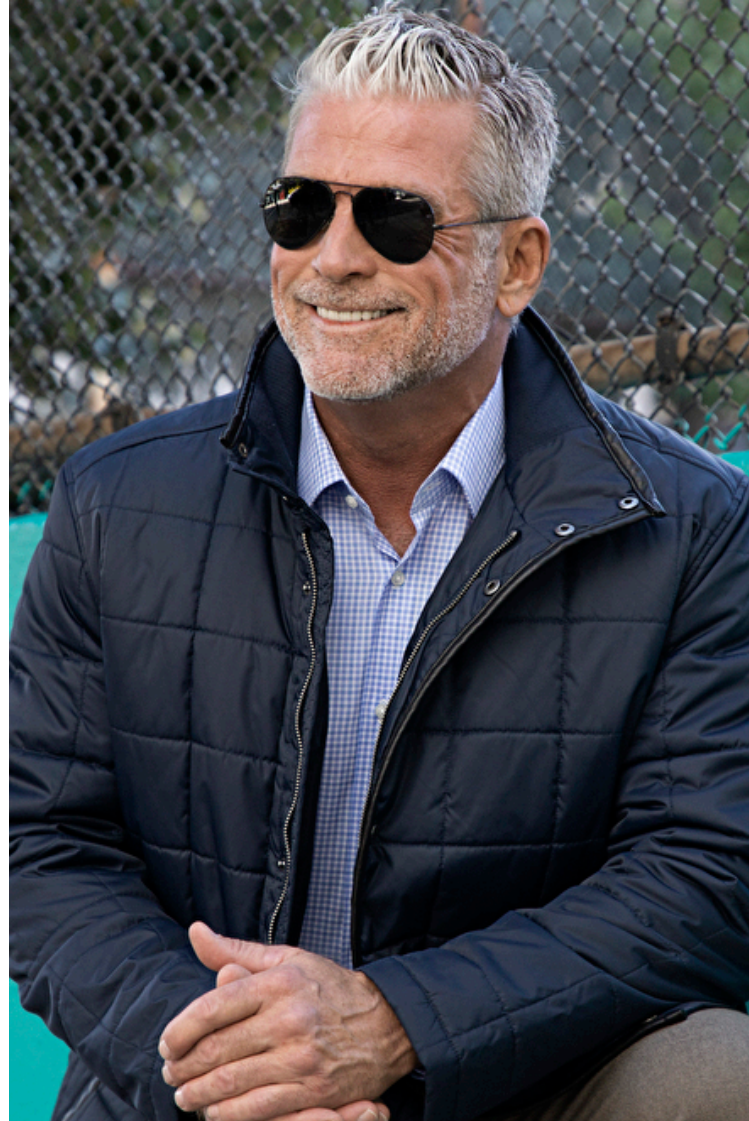

Select

MODEL MANAGEMENT

400 Michigan Ave SUITE 700, Chicago, 60611, IL, United States

Phone: +1 312 943 3226 Email: info.chicago@selectmodel.com Website: <https://selectmodel.com/>

Stephen Diehl

Height 185cm / 6' 1.0"

Chest 112cm / 44"

Waist 81cm / 32"

Shoes EU/US/UK 44 / 11 / 9.5

Eyes Blue

Hair Salt and pepper

Inseam 84cm / 33"

Neck 44cm / 17.5"

Sleeve 89cm / 35"

Suit size 54cm / 44"

Suit cut Regular