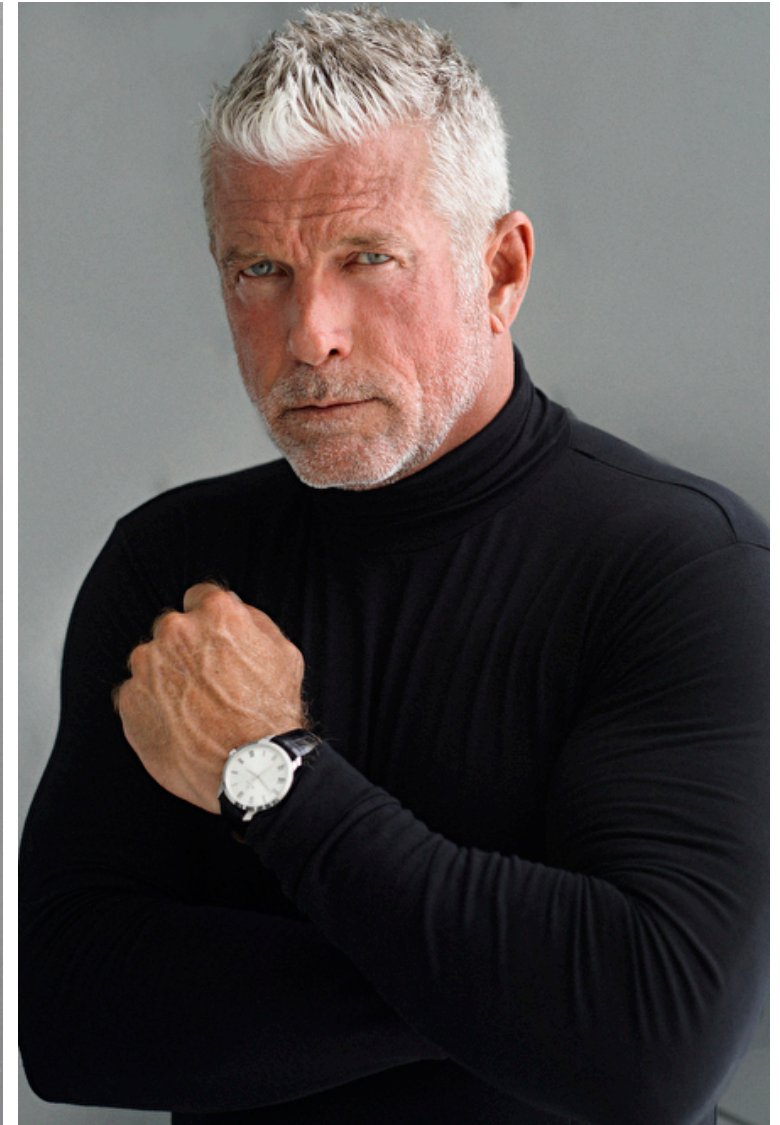

Shoes EU/US/UK 44 / 11 / 9.5

Eyes Blue

Hair Salt and pepper

Inseam 84cm / 33"

Neck 44cm / 17.5"

Sleeve 89cm / 35"

Suit size 54cm / 44"

Suit cut Regular