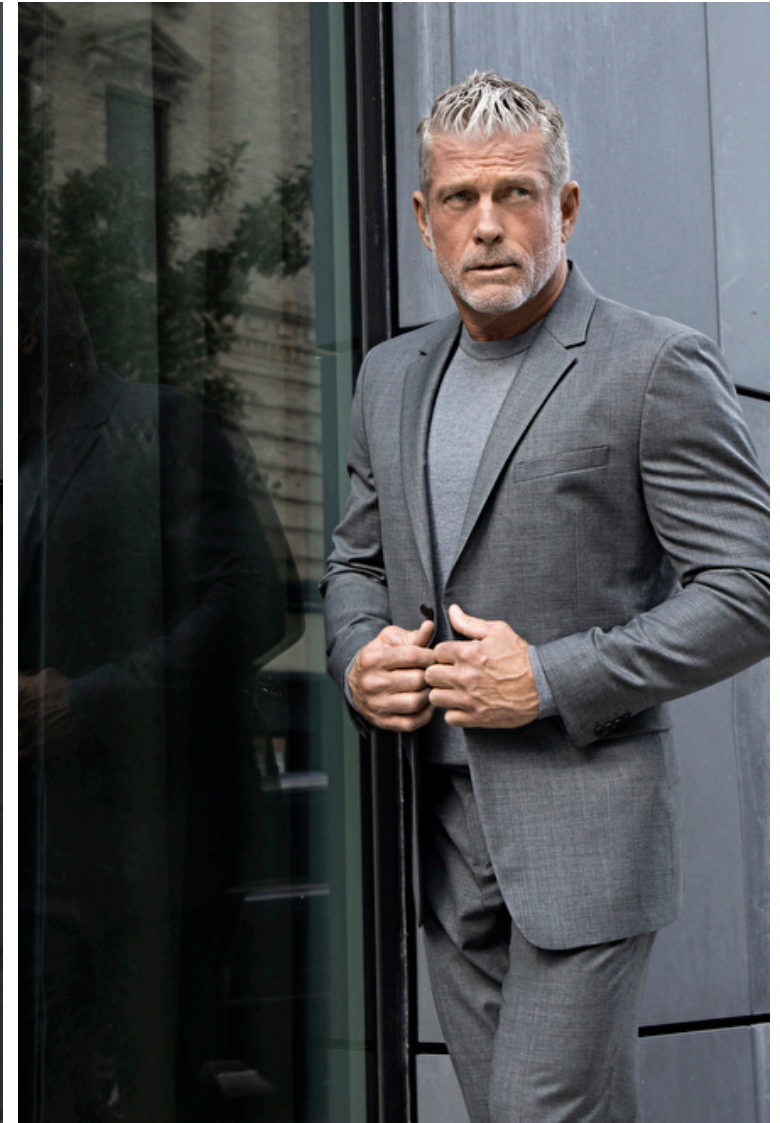

Select

MODEL MANAGEMENT

400 Michigan Ave SUITE 700, Chicago, 60611, IL, United States

Phone: +1 312 943 3226 Email: info.chicago@selectmodel.com Website: <https://selectmodel.com/>

Stephen Diehl

Height 185cm / 6' 1.0"

Chest 112cm / 44"

Waist 81cm / 32"

Shoes EU/US/UK 44 / 11 / 9.5

Eyes Blue

Hair Salt and pepper

Inseam 84cm / 33"

Neck 44cm / 17.5"

Sleeve 89cm / 35"

Suit size 54cm / 44"

Suit cut Regular