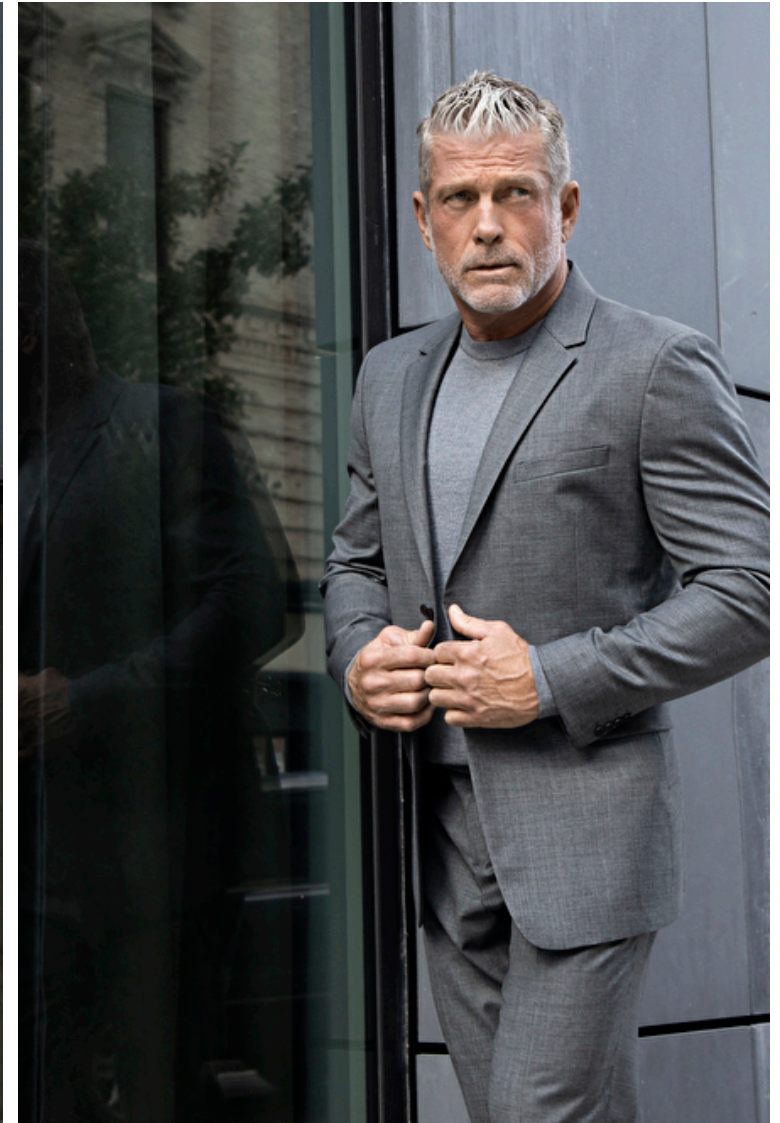

Select

MODEL MANAGEMENT

400 Michigan Ave SUITE 700, Chicago, 60611, UNITED STATES, United States
Phone: +1 312 943 3226 **Email:** info.chicago@selectmodel.com **Website:** <https://selectmodel.com/>

Stephen Diehl

Height 185cm / 6' 1.0"

Chest 112cm / 44"

Waist 81cm / 32"

Shoes EU/US/UK 44 / 11 / 9.5

Eyes Blue

Hair Salt and pepper

Inseam 84cm / 33"

Neck 44cm / 17.5"

Sleeve 89cm / 35"

Suit size 54cm / 44"

Suit cut Regular