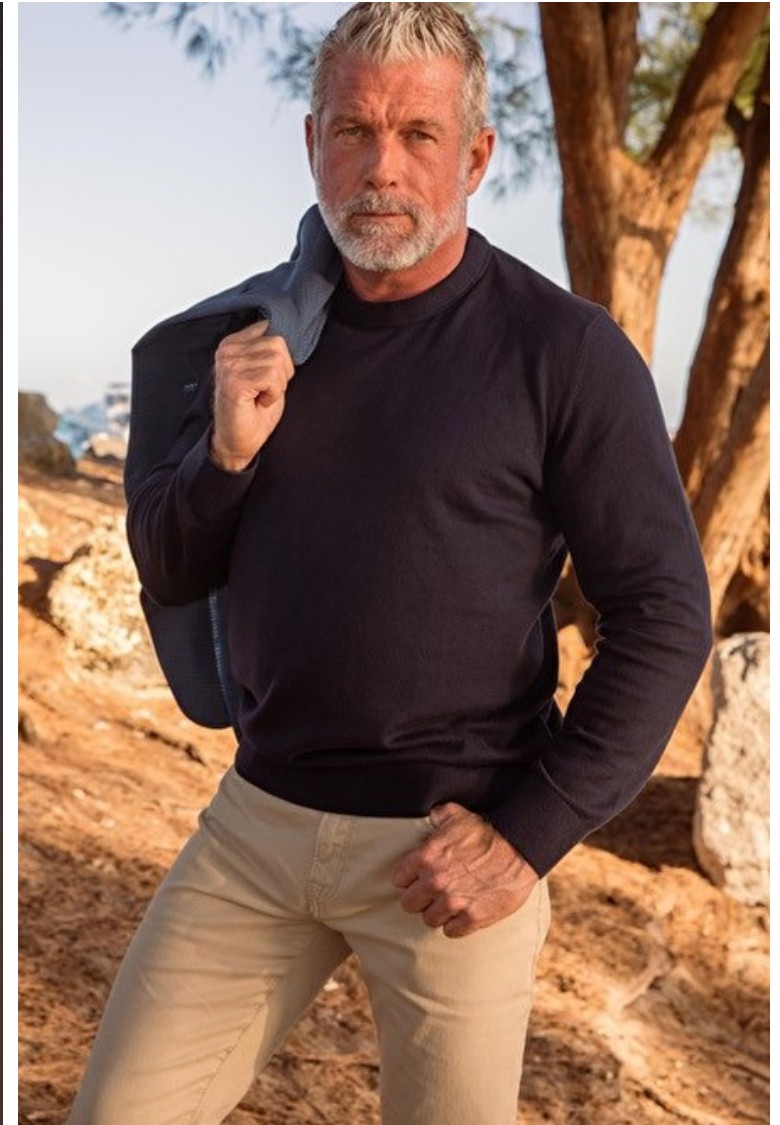

Select

MODEL MANAGEMENT

400 Michigan Ave SUITE 700, Chicago, 60611, IL, United States

Phone: +1 312 943 3226 Email: info.chicago@selectmodel.com Website: <https://selectmodel.com/>

Stephen Diehl

Height 185cm / 6' 1.0"

Chest 112cm / 44"

Waist 81cm / 32"

Shoes EU/US/UK 44 / 11 / 9.5

Eyes Blue

Hair Salt and pepper

Inseam 84cm / 33"

Neck 44cm / 17.5"

Sleeve 89cm / 35"

Suit size 54cm / 44"

Suit cut Regular