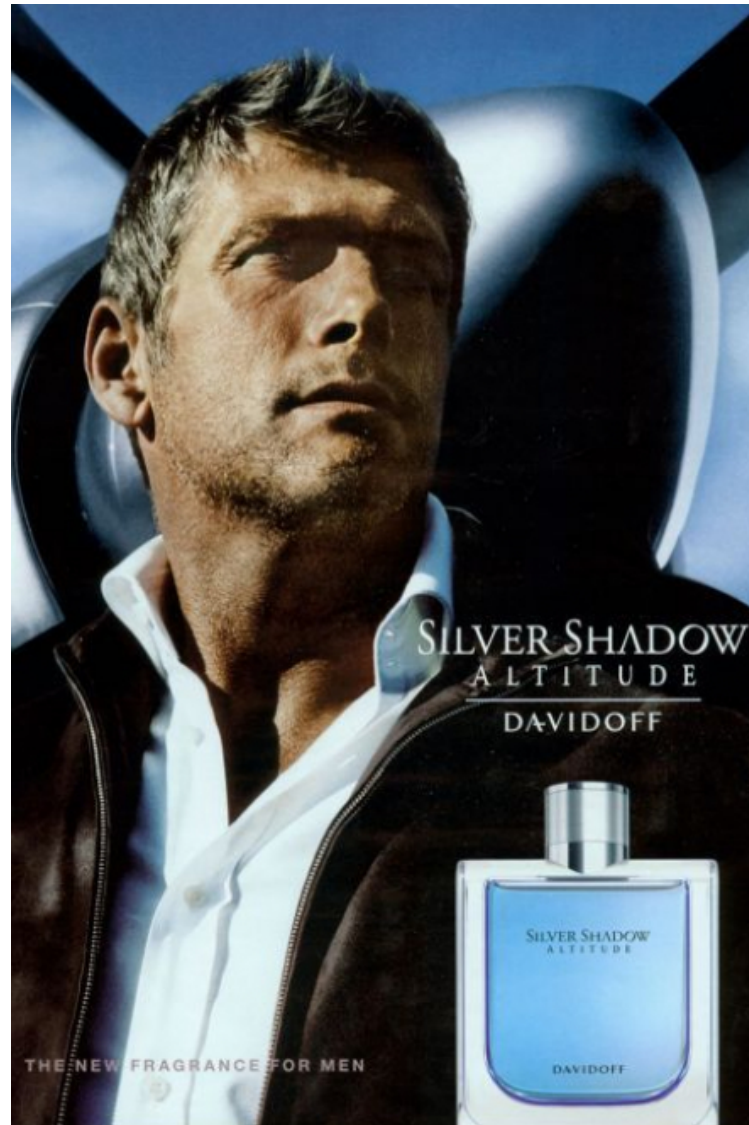

Select

MODEL MANAGEMENT

400 Michigan Ave SUITE 700, Chicago, 60611, IL, United States

Phone: +1 312 943 3226 Email: info.chicago@selectmodel.com Website: <https://selectmodel.com/>

Stephen Diehl

Height 185cm / 6' 1.0"

Chest 112cm / 44"

Waist 81cm / 32"

Shoes EU/US/UK 44 / 11 / 9.5

Eyes Blue

Hair Salt and pepper

Inseam 84cm / 33"

Neck 44cm / 17.5"

Sleeve 89cm / 35"

Suit size 54cm / 44"

Suit cut Regular