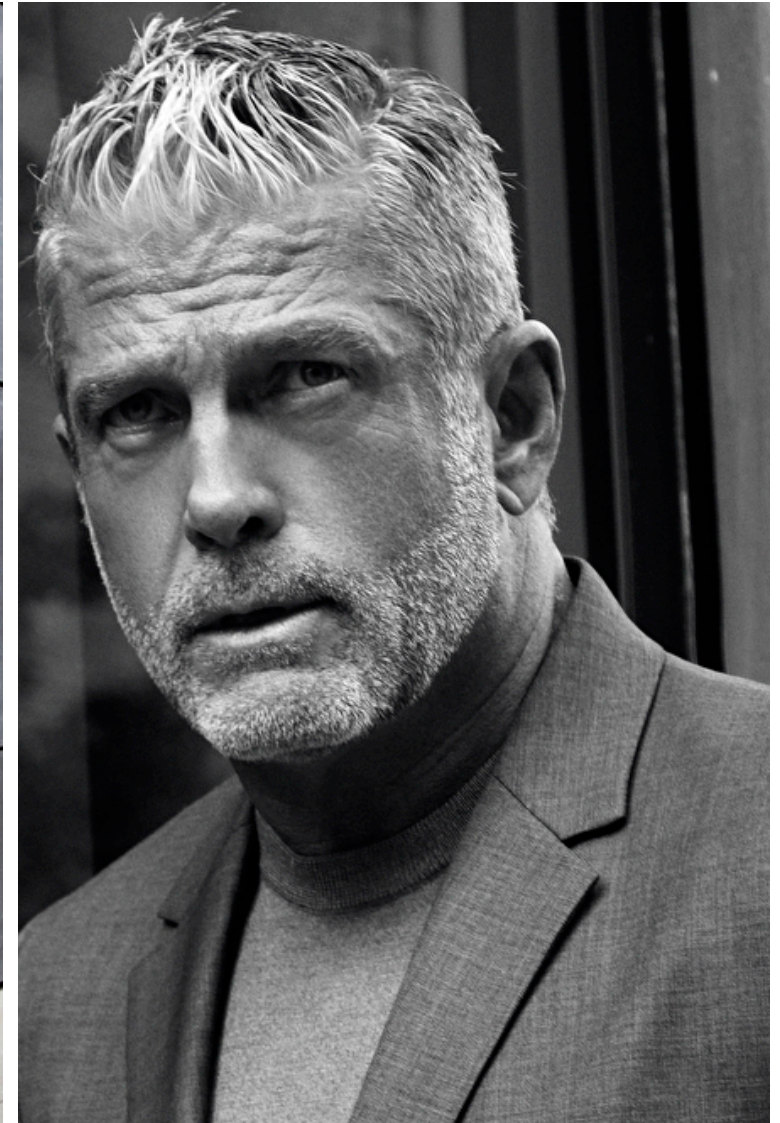

Select

MODEL MANAGEMENT

400 Michigan Ave SUITE 700, Chicago, 60611, UNITED STATES, United States
Phone: +1 312 943 3226 **Email:** info.chicago@selectmodel.com **Website:** <https://selectmodel.com/>

Stephen Diehl

Height 185cm / 6' 1.0"

Chest 112cm / 44"

Waist 81cm / 32"

Shoes EU/US/UK 44 / 11 / 9.5

Eyes Blue

Hair Salt and pepper

Inseam 84cm / 33"

Neck 44cm / 17.5"

Sleeve 89cm / 35"

Suit size 54cm / 44"

Suit cut Regular