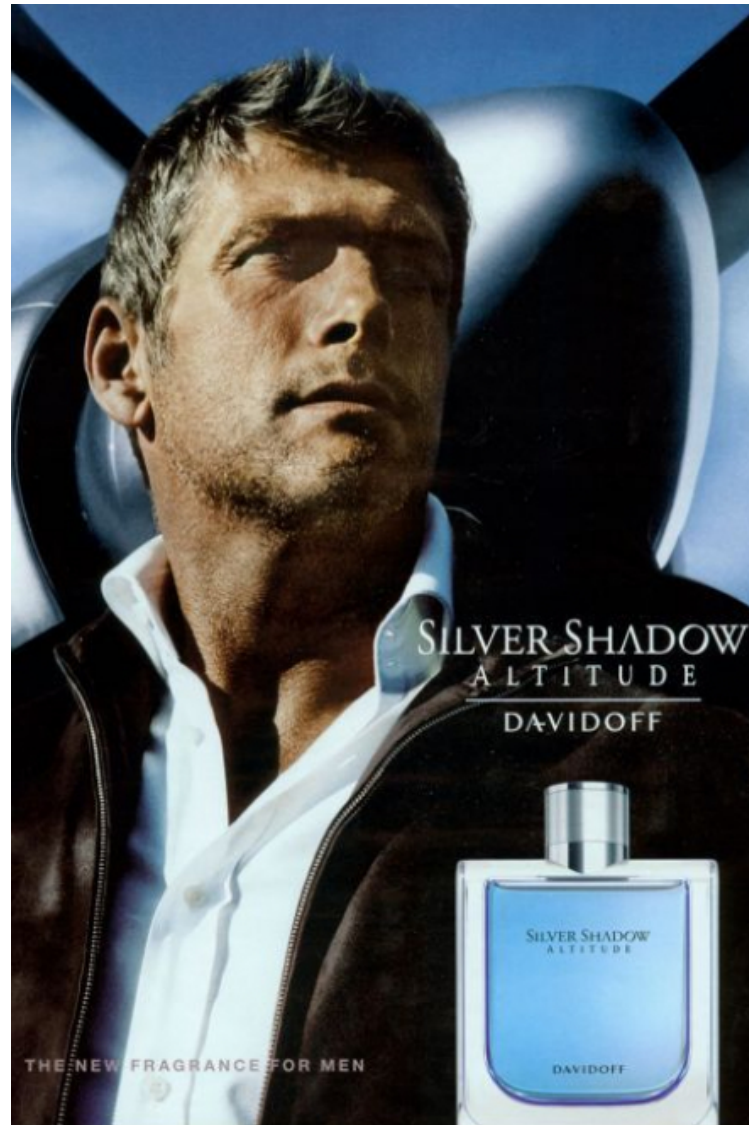

Select

MODEL MANAGEMENT

400 Michigan Ave SUITE 700, Chicago, 60611, UNITED STATES, United States
Phone: +1 312 943 3226 Email: info.chicago@selectmodel.com Website: https://selectmodel.com/

Stephen Diehl

Height 185cm / 6' 1.0"

Chest 112cm / 44"

Waist 81cm / 32"

Shoes EU/US/UK 44 / 11 / 9.5

Eyes Blue

Hair Salt and pepper

Inseam 84cm / 33"

Neck 44cm / 17.5"

Sleeve 89cm / 35"

Suit size 54cm / 44"

Suit cut Regular