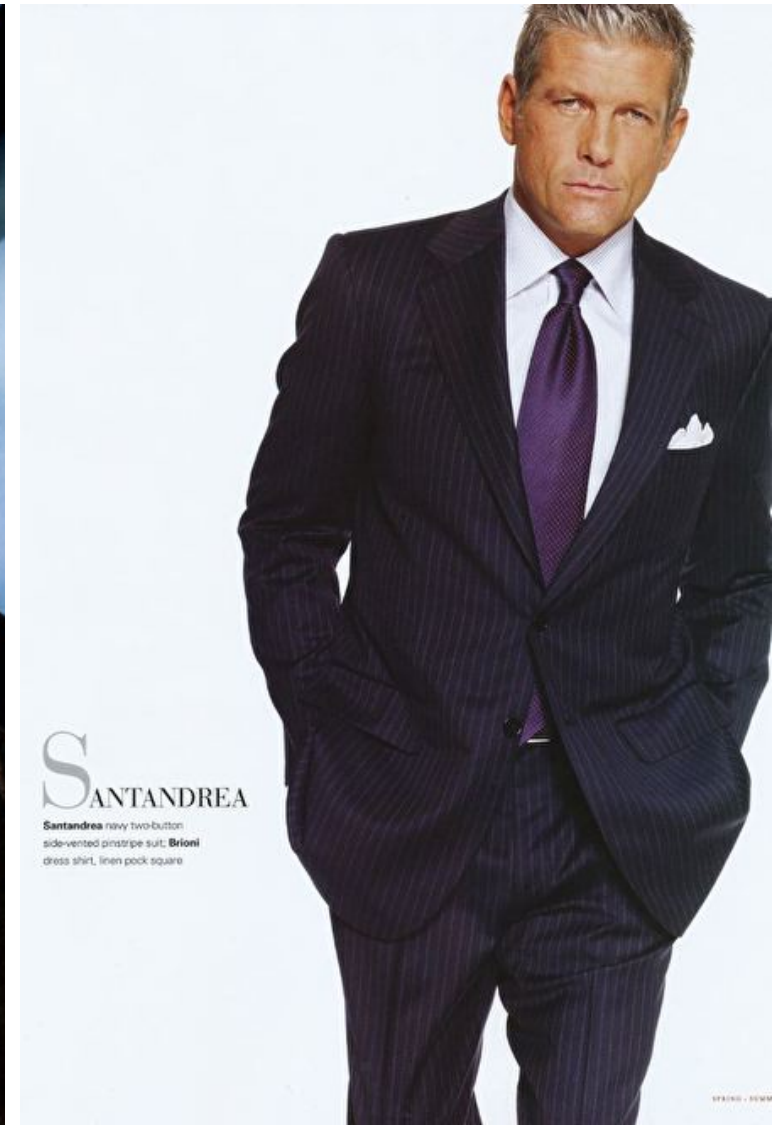

Select

MODEL MANAGEMENT

400 Michigan Ave SUITE 700, Chicago, 60611, IL, United States

Phone: +1 312 943 3226 Email: info.chicago@selectmodel.com Website: <https://selectmodel.com/>

Stephen Diehl

Height 185cm / 6' 1.0"

Chest 112cm / 44"

Waist 81cm / 32"

Shoes EU/US/UK 44 / 11 / 9.5

Eyes Blue

Hair Salt and pepper

Inseam 84cm / 33"

Neck 44cm / 17.5"

Sleeve 89cm / 35"

Suit size 54cm / 44"

Suit cut Regular