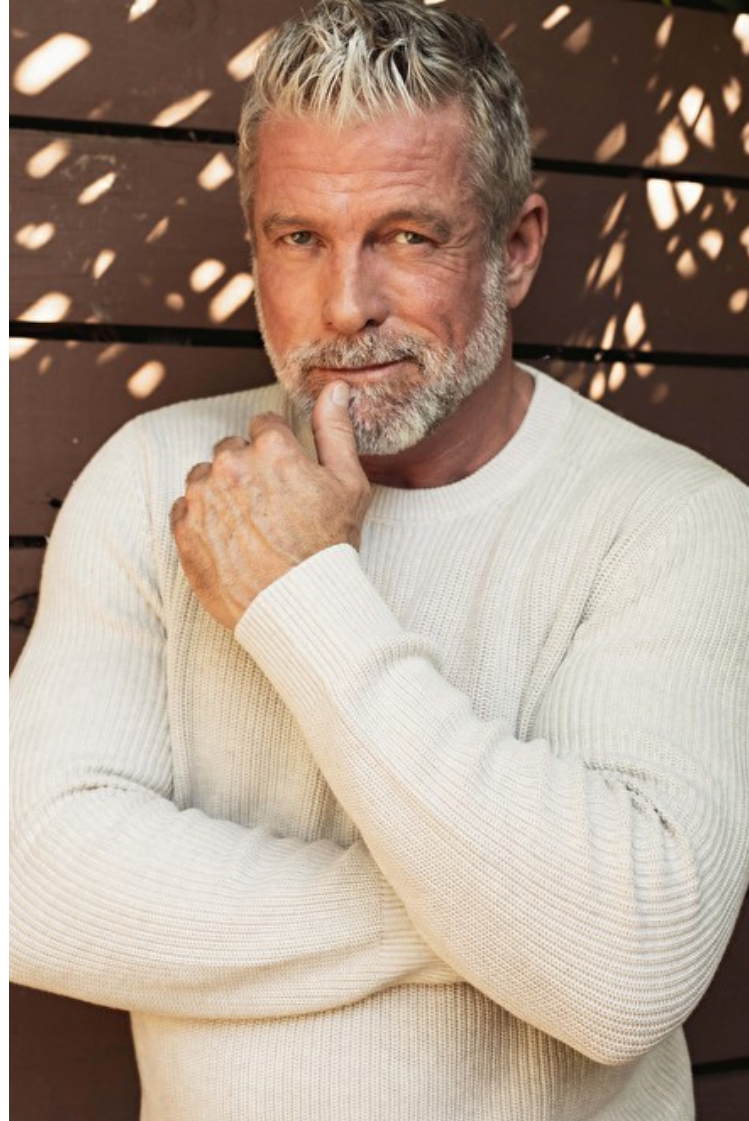

Select

MODEL MANAGEMENT

400 Michigan Ave SUITE 700, Chicago, 60611, IL, United States

Phone: +1 312 943 3226 Email: info.chicago@selectmodel.com Website: <https://selectmodel.com/>

Stephen Diehl

Height 185cm / 6' 1.0"

Chest 112cm / 44"

Waist 81cm / 32"

Shoes EU/US/UK 44 / 11 / 9.5

Eyes Blue

Hair Salt and pepper

Inseam 84cm / 33"

Neck 44cm / 17.5"

Sleeve 89cm / 35"

Suit size 54cm / 44"

Suit cut Regular