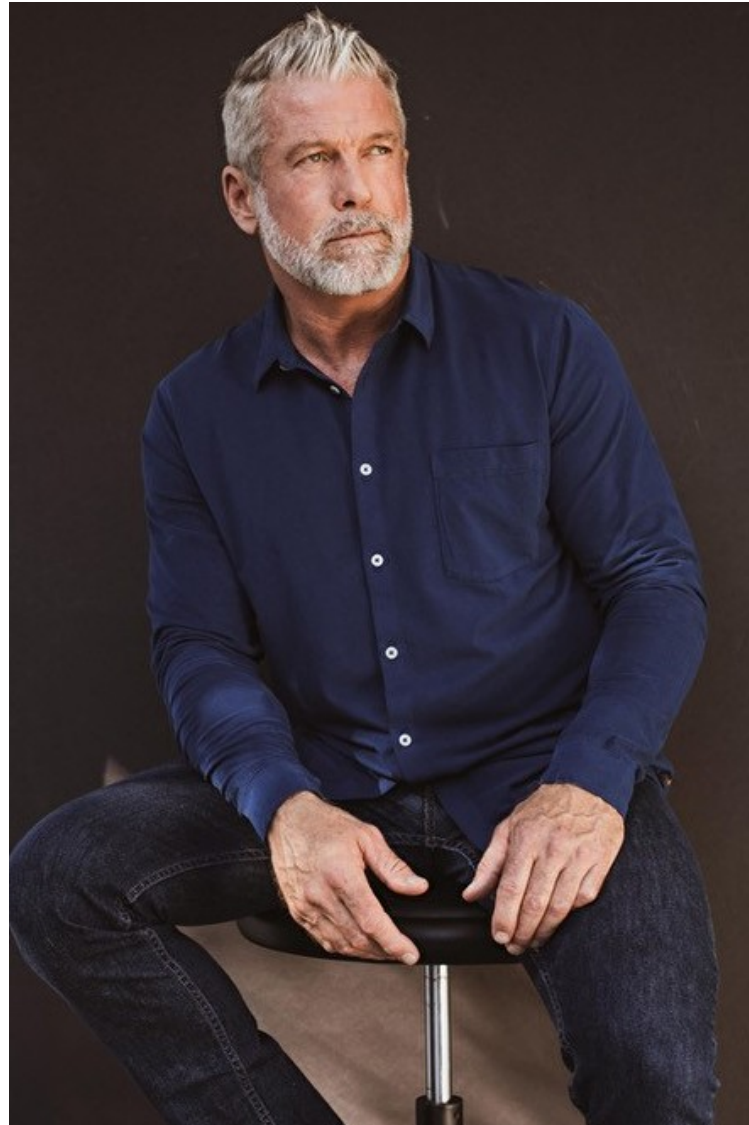

Select

MODEL MANAGEMENT

400 Michigan Ave SUITE 700, Chicago, 60611, UNITED STATES, United States
Phone: +1 312 943 3226 **Email:** info.chicago@selectmodel.com **Website:** <https://selectmodel.com/>

Stephen Diehl

Height 185cm / 6' 1.0"

Chest 112cm / 44"

Waist 81cm / 32"

Shoes EU/US/UK 44 / 11 / 9.5

Eyes Blue

Hair Salt and pepper

Inseam 84cm / 33"

Neck 44cm / 17.5"

Sleeve 89cm / 35"

Suit size 54cm / 44"

Suit cut Regular