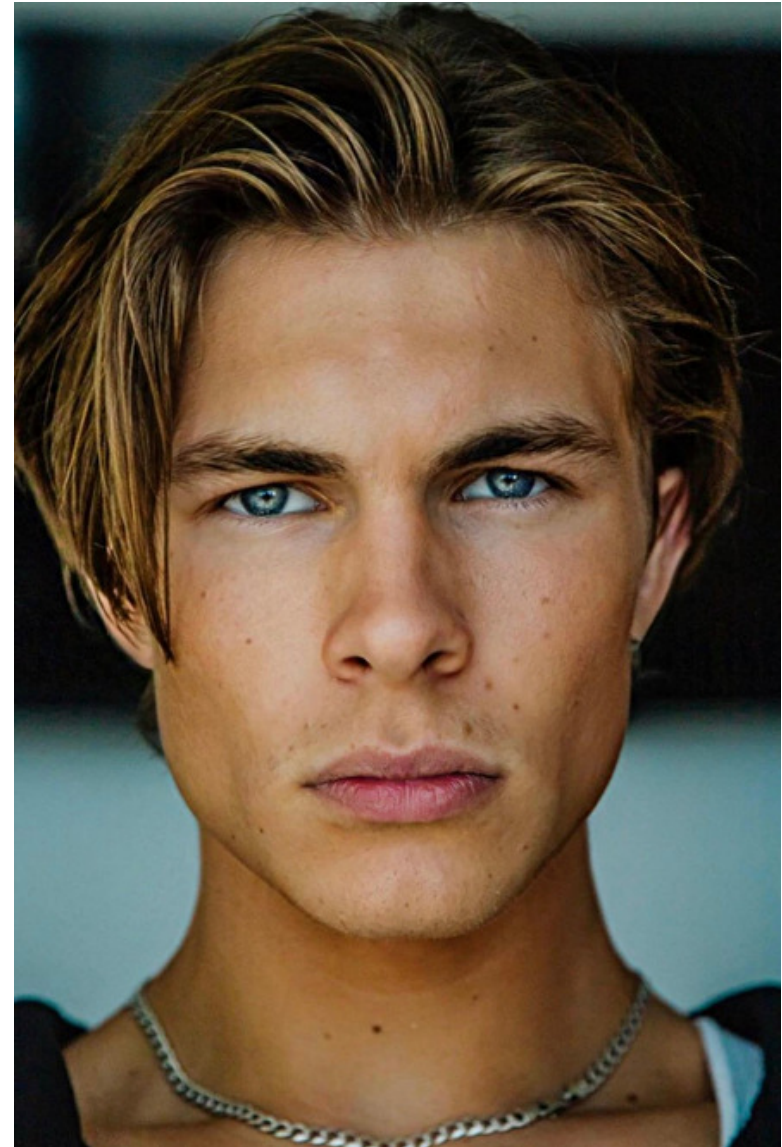

## Steve Swish

Height 190cm / 6' 3.0"

Waist 81cm / 32"

Shoes EU/US/UK 44 / 11 / 9.5

Eyes Blue

Hair Blond

Inseam 86cm / 34"