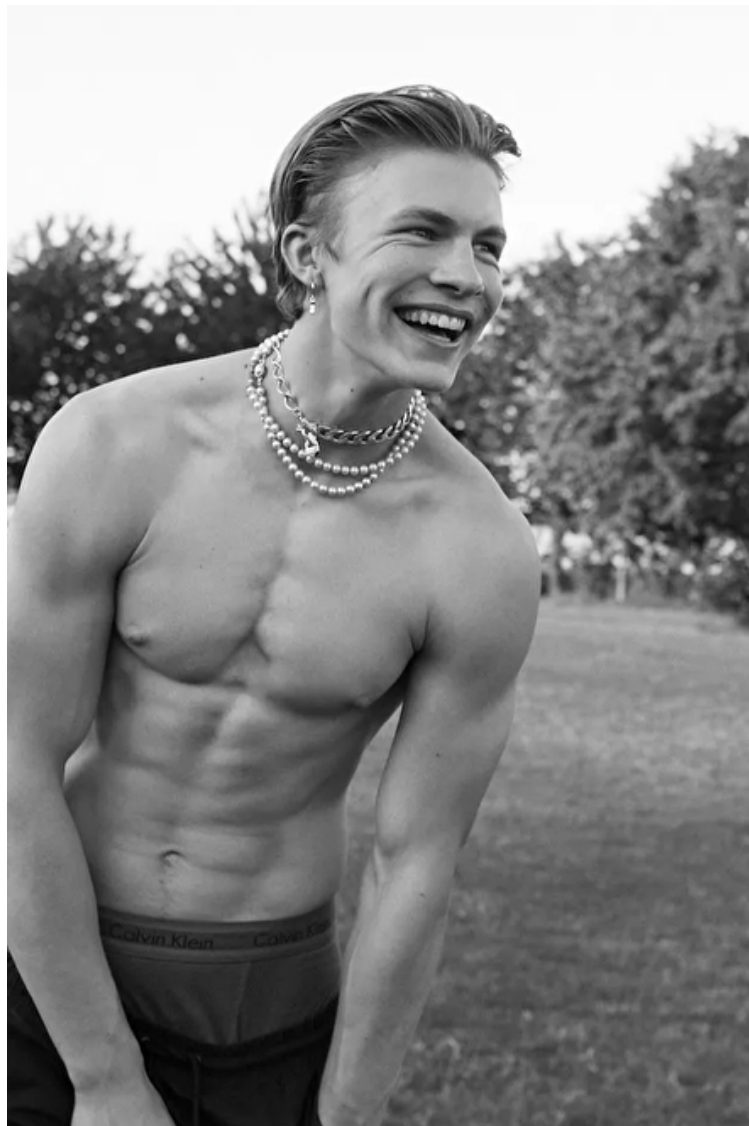

## Steve Swish

Height 190cm / 6' 3.0"

Waist 81cm / 32"

Shoes EU/US/UK 44 / 11 / 9.5

Eyes Blue

Hair Blond

Inseam 86cm / 34"