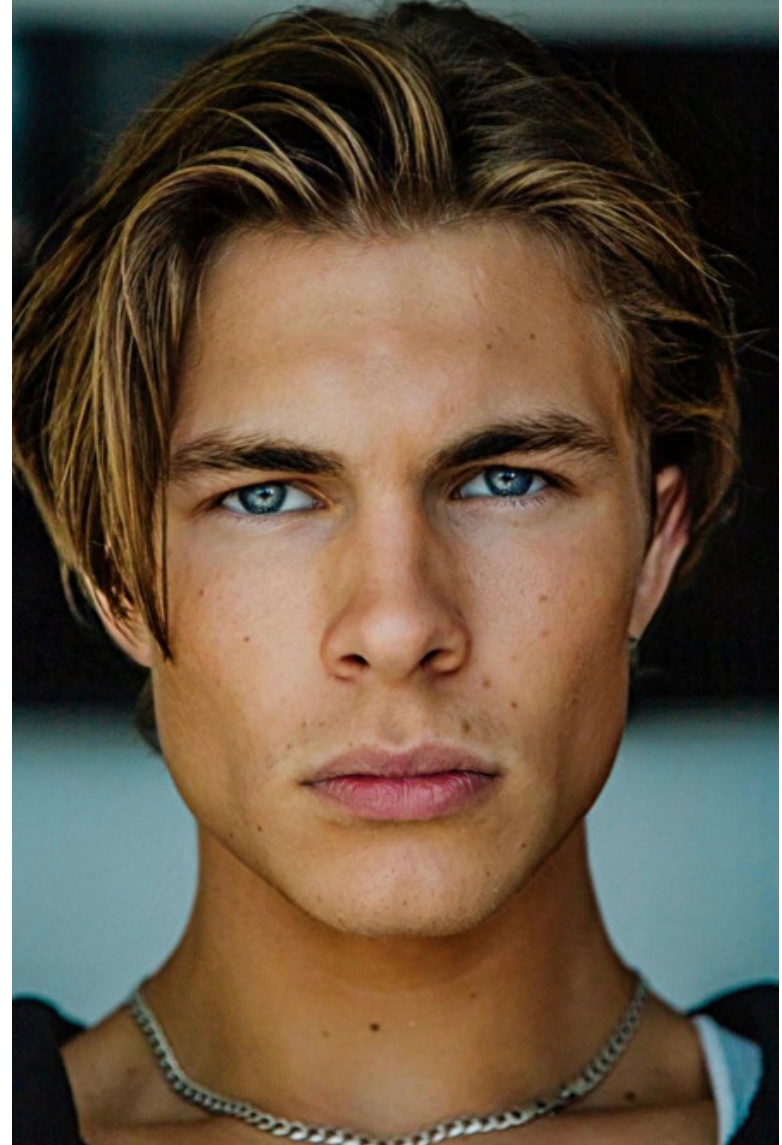

## Steve Swish

Height 190cm / 6' 3.0"

Waist 81cm / 32"

Shoes EU/US/UK 44 / 11 / 9.5

Eyes Blue

Hair Blond

Inseam 86cm / 34"