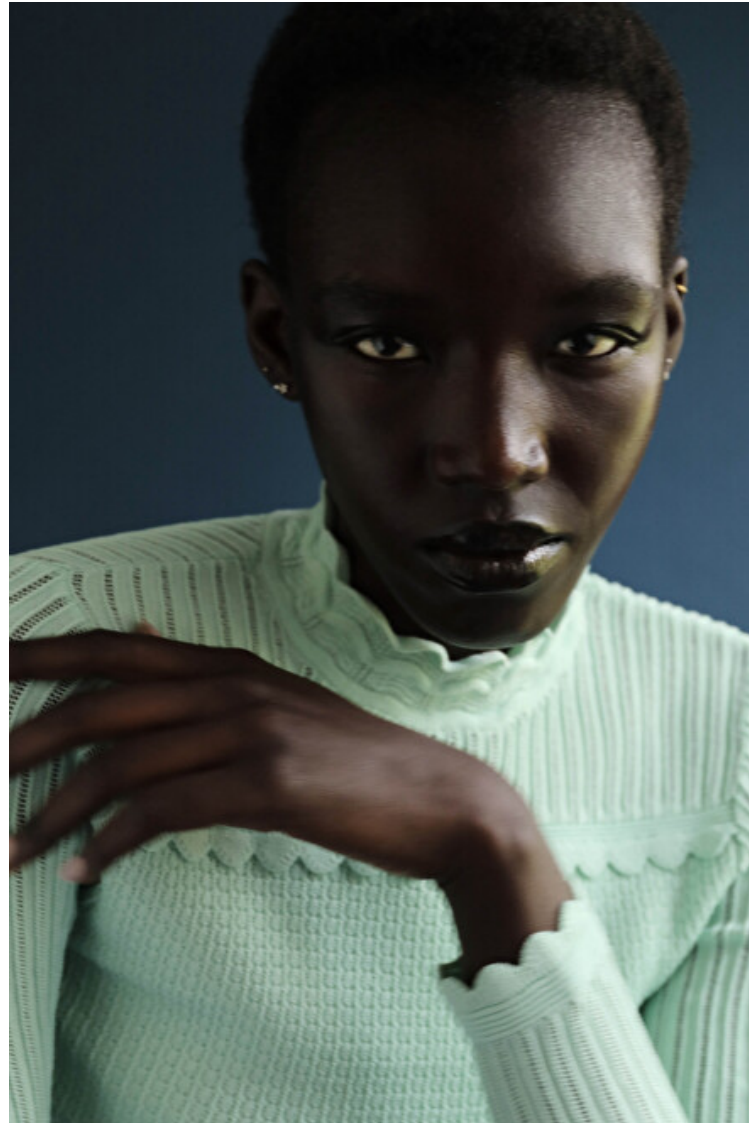

Select

MODEL MANAGEMENT

400 Michigan Ave SUITE 700, Chicago, 60611, UNITED STATES, United States
Phone: +1 312 943 3226 **Email:** info.chicago@selectmodel.com **Website:** <https://selectmodel.com/>

Suiat Said

Height 175cm / 5' 9.0"

Size EU/US 32 / 2

Bust 79cm / 31"

Waist 59cm / 23"

Hips 86cm / 34"

Shoes EU/US/UK 40 / 9 / 7

Eyes Brown

Hair Black

Cup C

Location GA