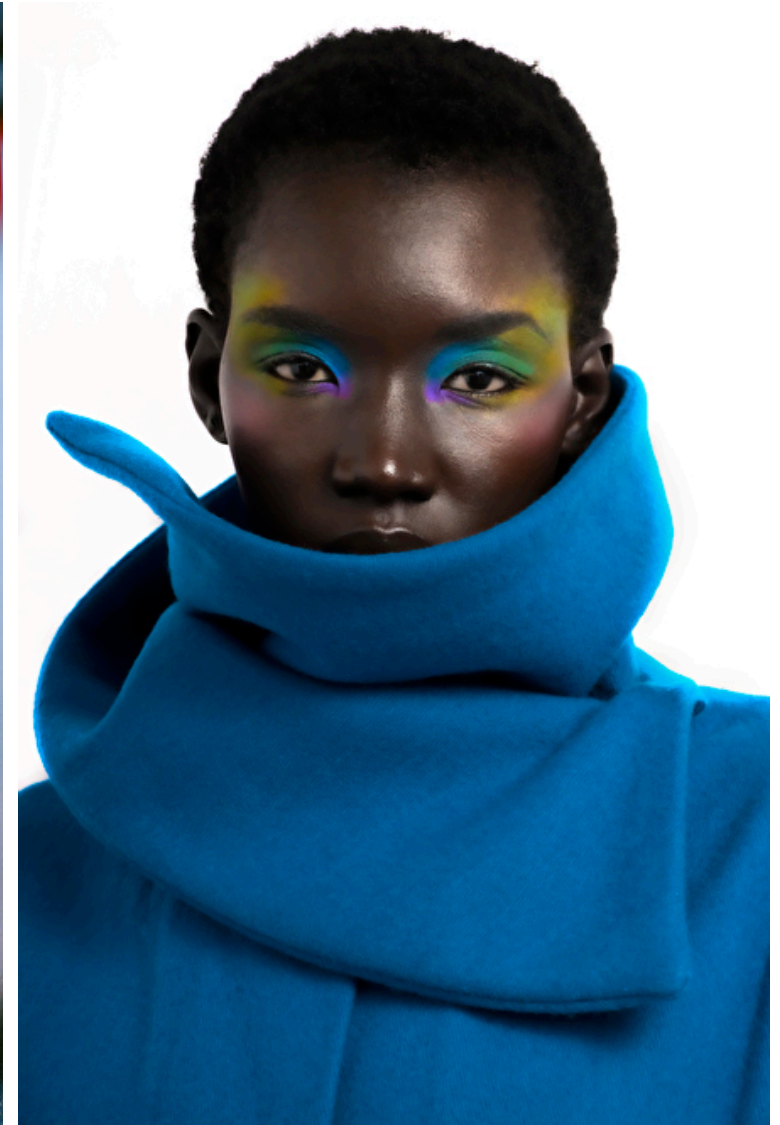

Select

MODEL MANAGEMENT

400 Michigan Ave SUITE 700, Chicago, 60611, UNITED STATES, United States
Phone: +1 312 943 3226 Email: info.chicago@selectmodel.com Website: <https://selectmodel.com/>

Suiat Said

Height 175cm / 5' 9.0"

Size EU/US 32 / 2

Bust 79cm / 31"

Waist 59cm / 23"

Hips 86cm / 34"

Shoes EU/US/UK 40 / 9 / 7

Eyes Brown

Hair Black

Cup C

Location GA