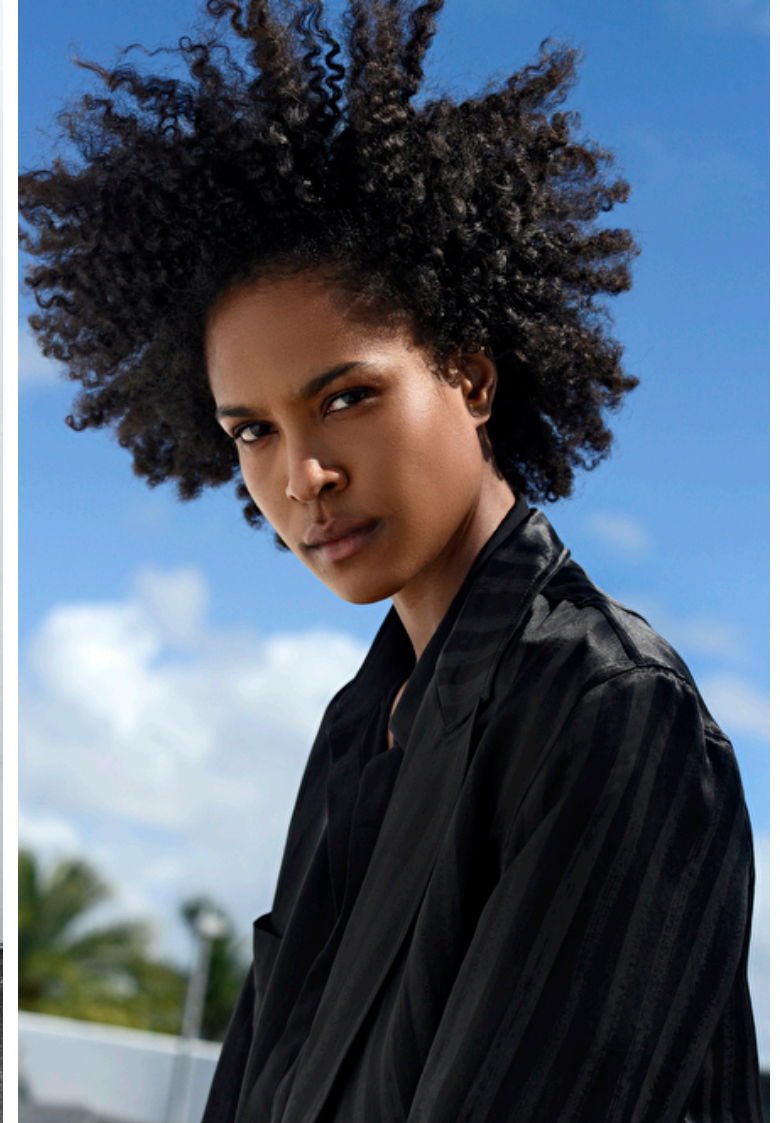

Size EU/US 34 / 4

Bust 81cm / 32"

Waist 61cm / 24"

Hips 91cm / 36"

Shoes EU/US/UK 40.5 / 9.5 / 7

Eyes Brown

Hair Brown

Cup C