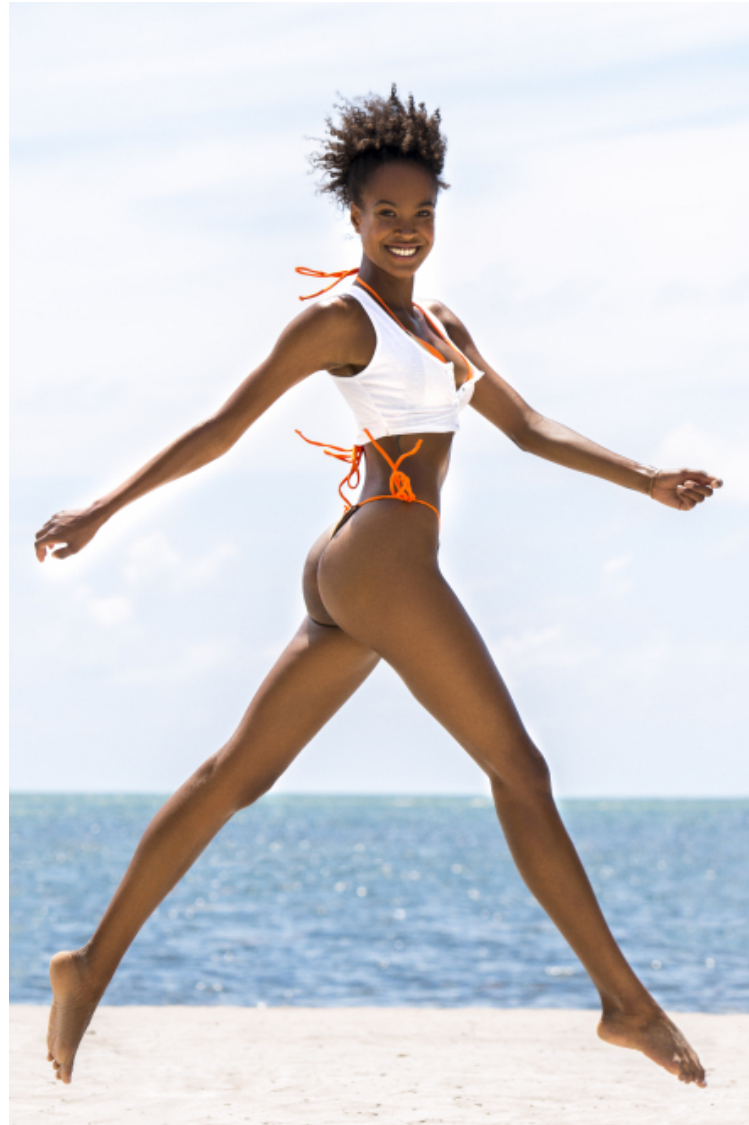

Size EU/US 34 / 4

Bust 81cm / 32"

Waist 61cm / 24"

Hips 91cm / 36"

Shoes EU/US/UK 40.5 / 9.5 / 7

Eyes Brown

Hair Brown

Cup C