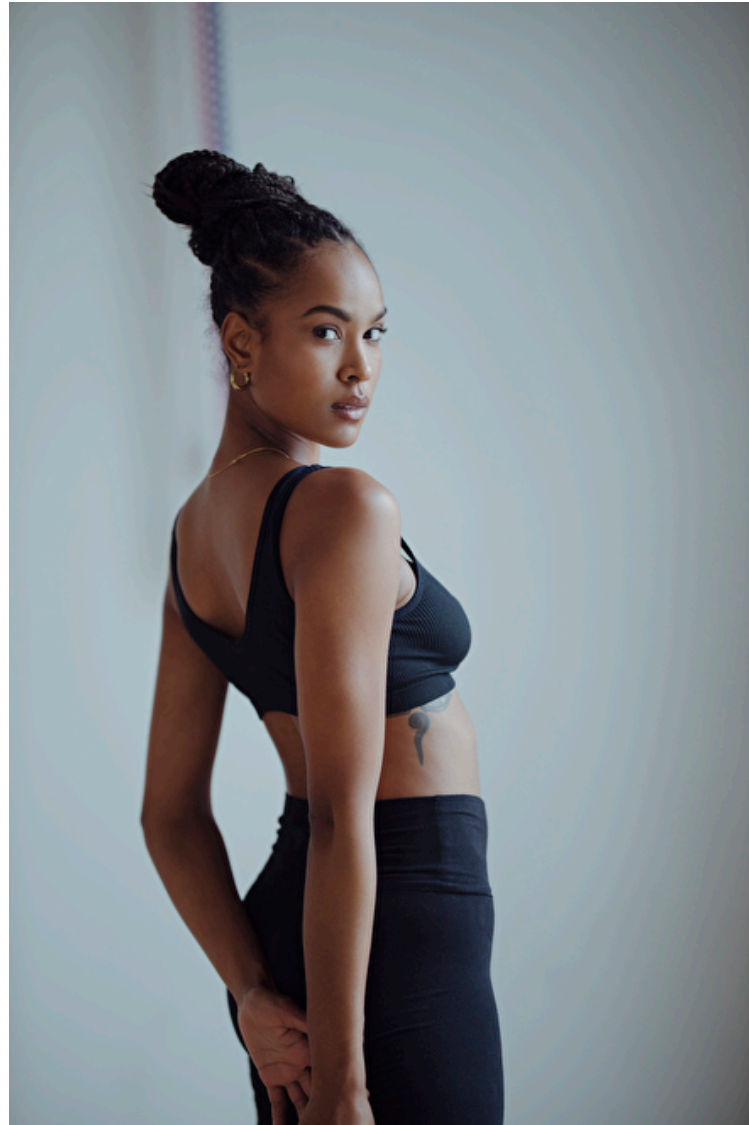

Size EU/US 34 / 4

Bust 81cm / 32"

Waist 61cm / 24"

Hips 91cm / 36"

Shoes EU/US/UK 40.5 / 9.5 / 7

Eyes Brown

Hair Brown

Cup C