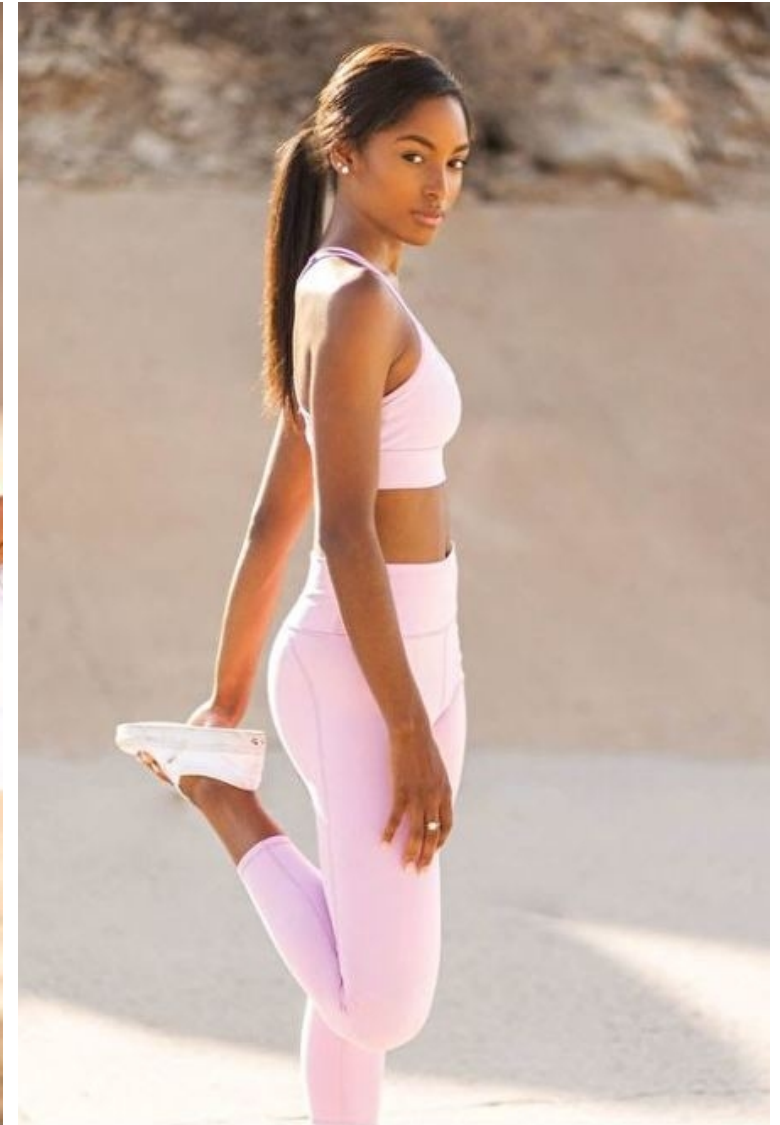

Bust 81cm / 32"

Waist 65cm / 25.5"

Hips 91cm / 36"

Shoes EU/US/UK 41 / 9.5 / 8

Eyes Brown

Hair Brown

Cup C

Select