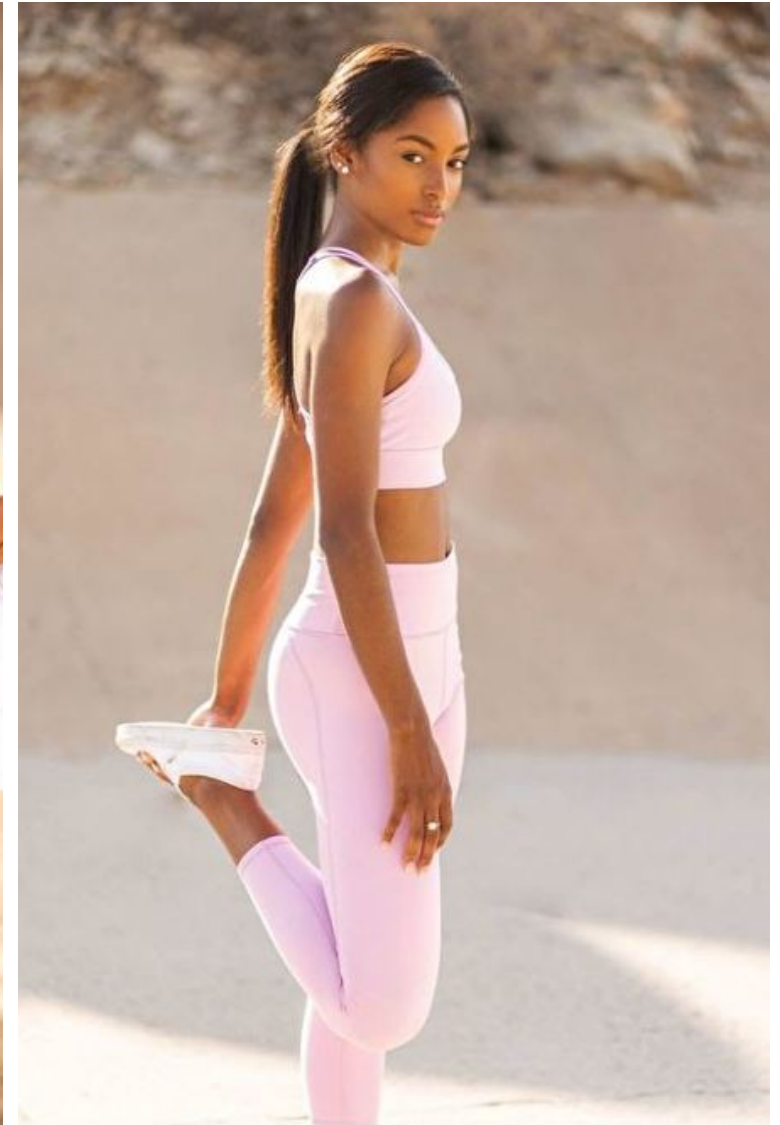

Select

MODEL MANAGEMENT

400 Michigan Ave SUITE 700, Chicago, 60611, IL, United States

Phone: +1 312 943 3226 Email: info.chicago@selectmodel.com Website: <https://selectmodel.com/>

Sydni Dion

Height 170cm / 5' 7.0"

Bust 81cm / 32"

Waist 65cm / 25.5"

Hips 91cm / 36"

Shoes EU/US/UK 41 / 9.5 / 8

Eyes Brown

Hair Brown

Cup C