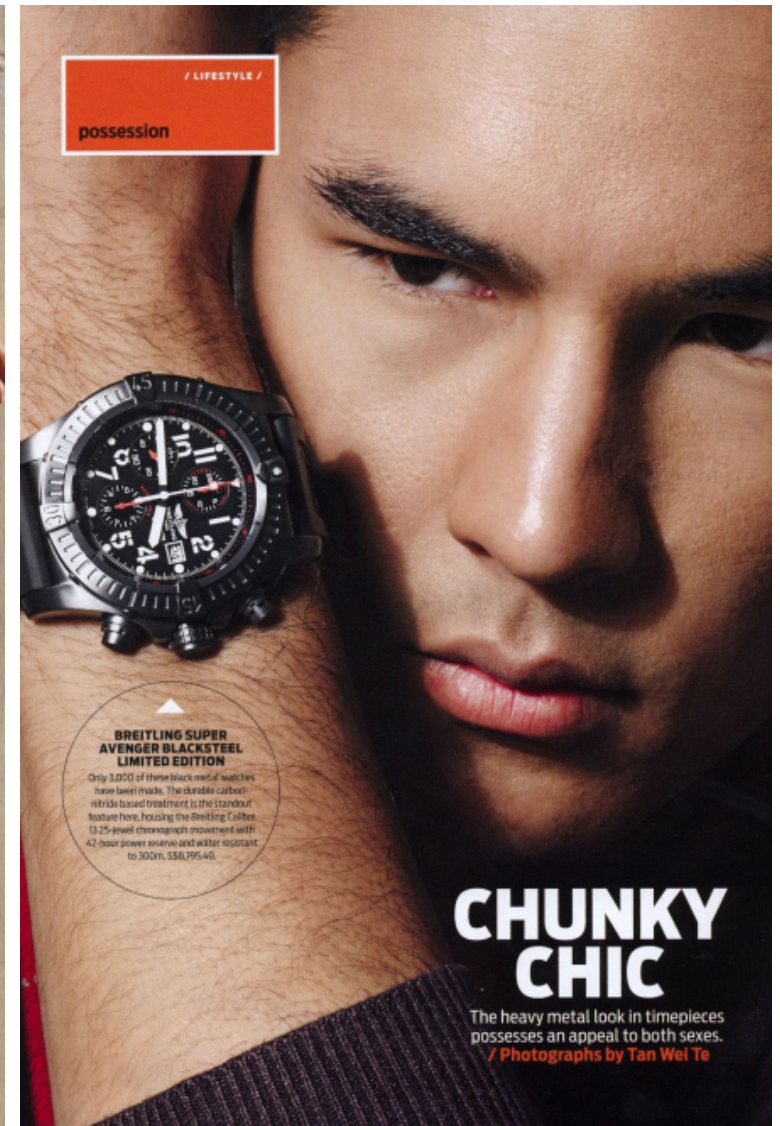

Select

MODEL MANAGEMENT

400 Michigan Ave SUITE 700, Chicago, 60611, UNITED STATES, United States
Phone: +1 312 943 3226 Email: info.chicago@selectmodel.com Website: https://selectmodel.com/

Tal Lee

Height 183cm / 6' 0.0"

Waist 81cm / 32"

Shoes EU/US/UK 42 / 9.5 / 8

Eyes Hazel

Hair Black

Inseam 81cm / 32"

Neck 39cm / 15.5"

Sleeve 84cm / 33"

Suit cut Regular