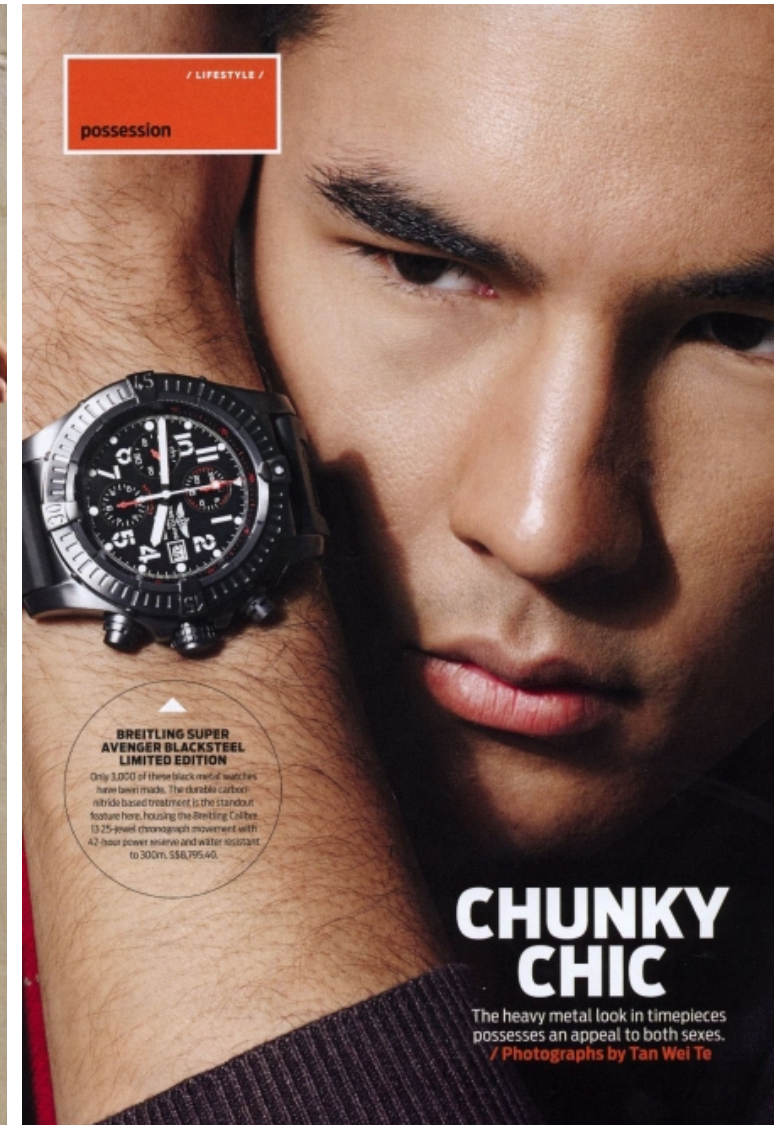

Select

MODEL MANAGEMENT

400 Michigan Ave Ste 700, Chicago, 60611, Illinois, United States

Phone: +1 312 943 3226 Email: info.chicago@selectmodel.com Website: https://selectmodel.com/

Tal Lee

Height 183cm / 6' 0.0"

Waist 81cm / 32"

Shoes EU/US/UK 42 / 9.5 / 8

Eyes Hazel

Hair Black

Inseam 81cm / 32"

Neck 39cm / 15.5"

Sleeve 84cm / 33"

Suit cut Regular