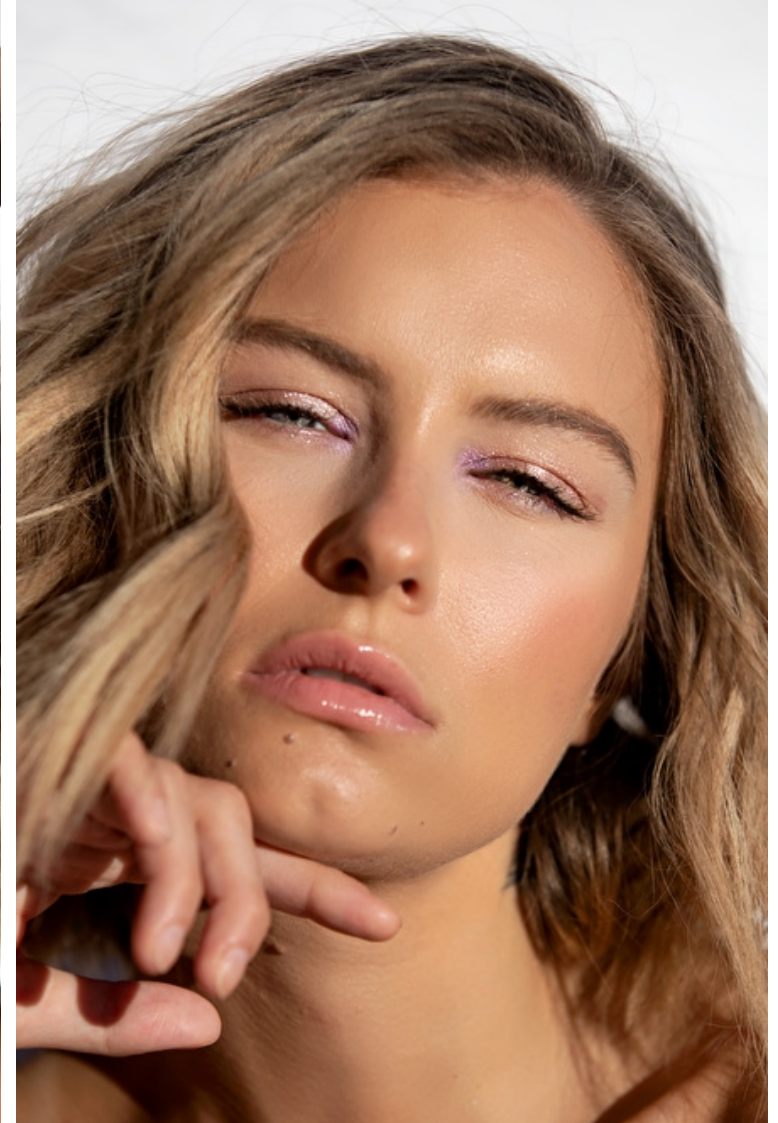

## Tiffani Ntanos

Height 180cm / 5' 11.0"

Bust 81cm / 32"

Waist 59cm / 23"

Hips 84cm / 33"

Shoes EU/US/UK 39.5 / 8.5 / 6

Eyes Blue

Hair Brown