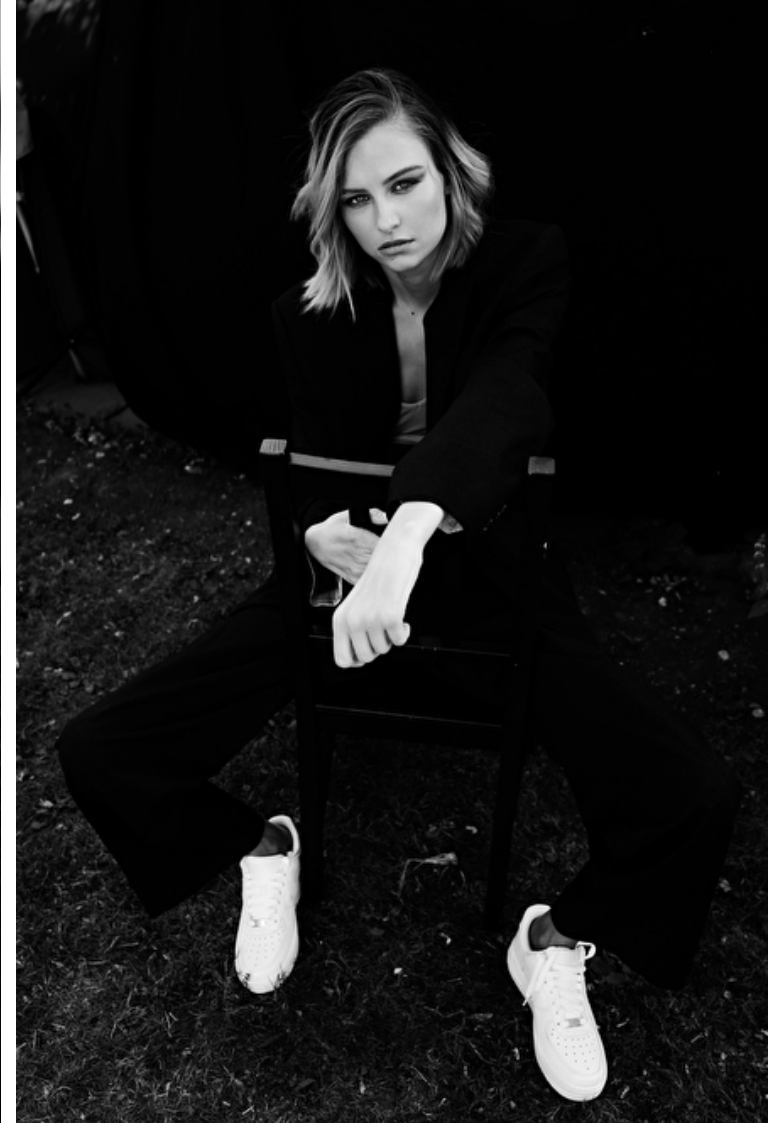

## Tiffani Ntanos

Height 180cm / 5' 11.0"

Bust 81cm / 32"

Waist 59cm / 23"

Hips 84cm / 33"

Shoes EU/US/UK 39.5 / 8.5 / 6

Eyes Blue

Hair Brown