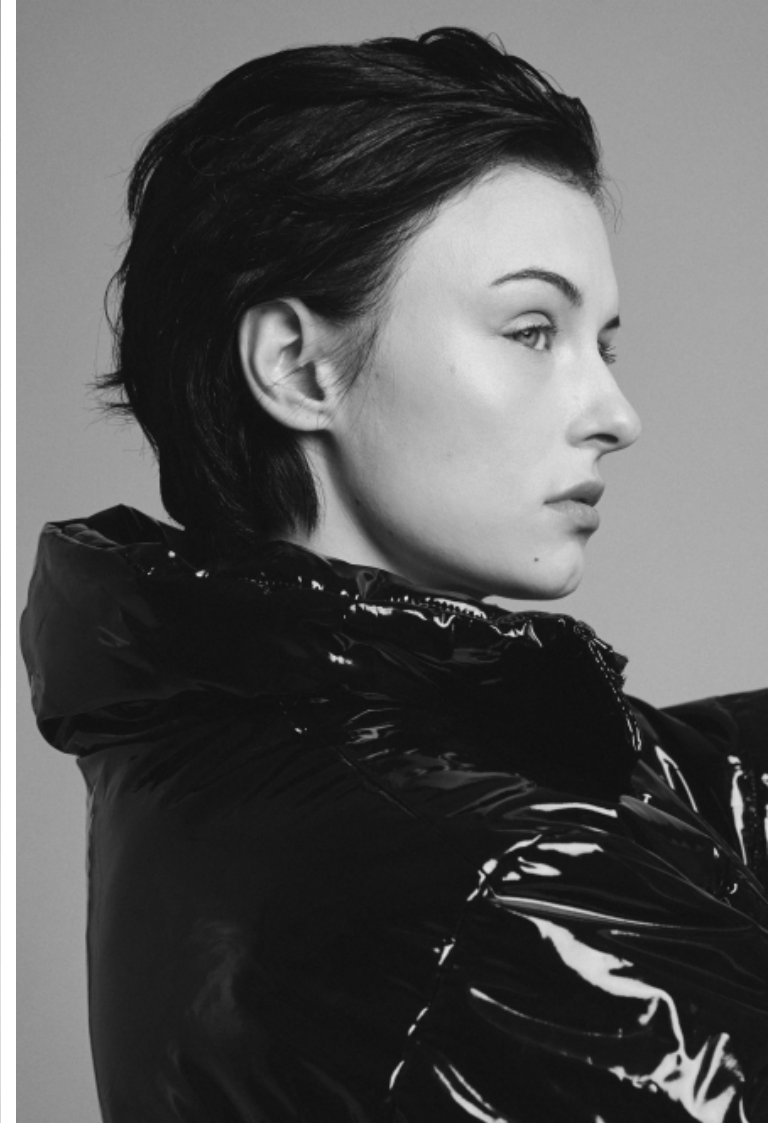

## Tiffani Ntanos

Height 180cm / 5' 11.0"

Bust 81cm / 32"

Waist 59cm / 23"

Hips 84cm / 33"

Shoes EU/US/UK 39.5 / 8.5 / 6

Eyes Blue

Hair Brown