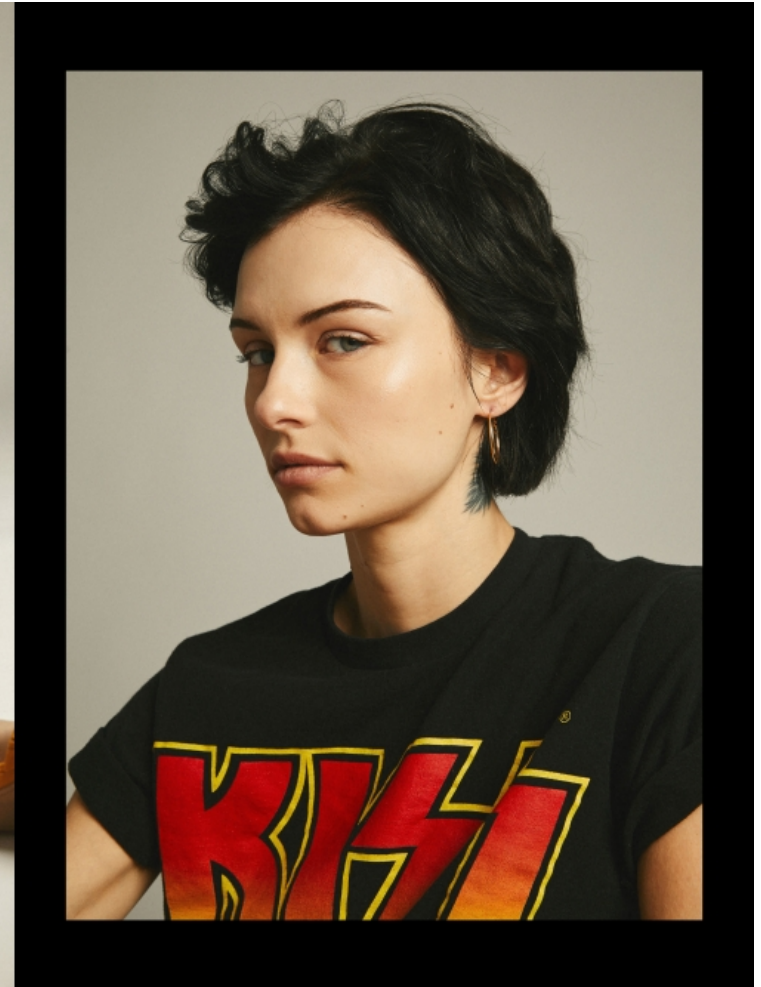

## Tiffani Ntanos

Height 180cm / 5' 11.0"

Bust 81cm / 32"

Waist 59cm / 23"

Hips 84cm / 33"

Shoes EU/US/UK 39.5 / 8.5 / 6

Eyes Blue

Hair Brown