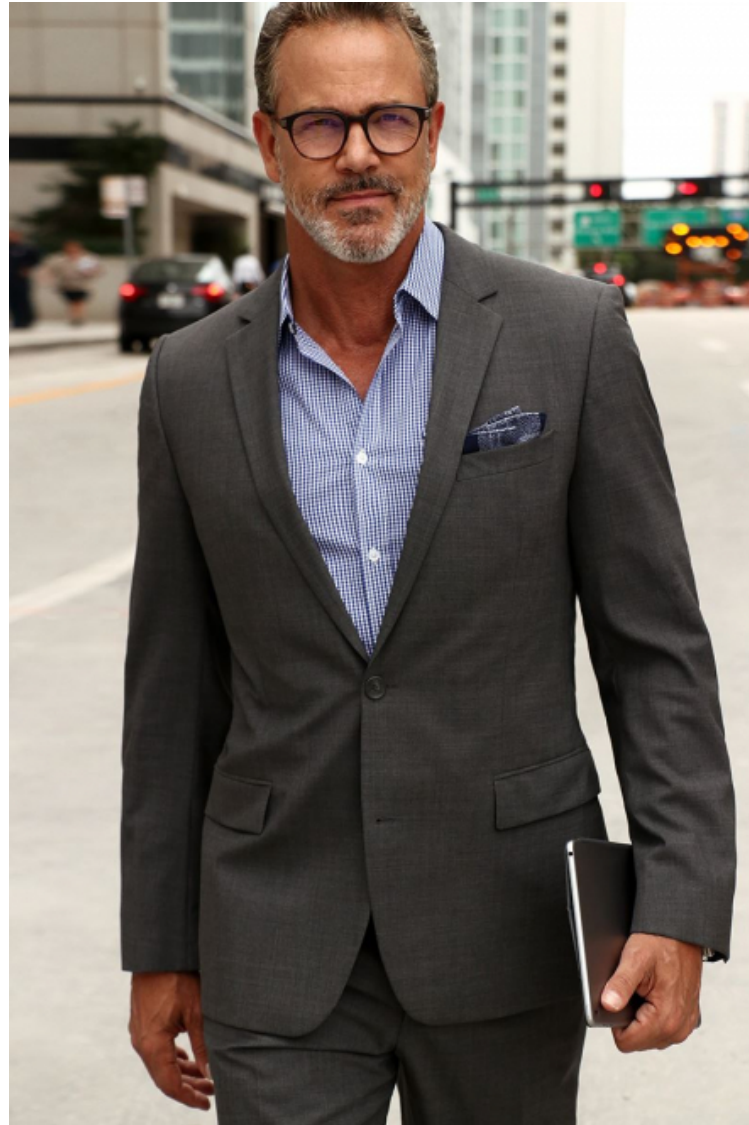

Select

MODEL MANAGEMENT

400 Michigan Ave SUITE 700, Chicago, 60611, IL, United States

Phone: +1 312 943 3226 Email: info.chicago@selectmodel.com Website: <https://selectmodel.com/>

Tom Ernsting

Height 188cm / 6' 2.0"

Chest 107cm / 42"

Waist 84cm / 33"

Shoes EU/US/UK 45 / 12 / 10.5

Hair Salt and pepper

Eyes Hazel

Inseam 86cm / 34"

Neck 41cm / 16"

Sleeve 86cm / 34"

Suit size 52cm / 42"

Suit cut Long