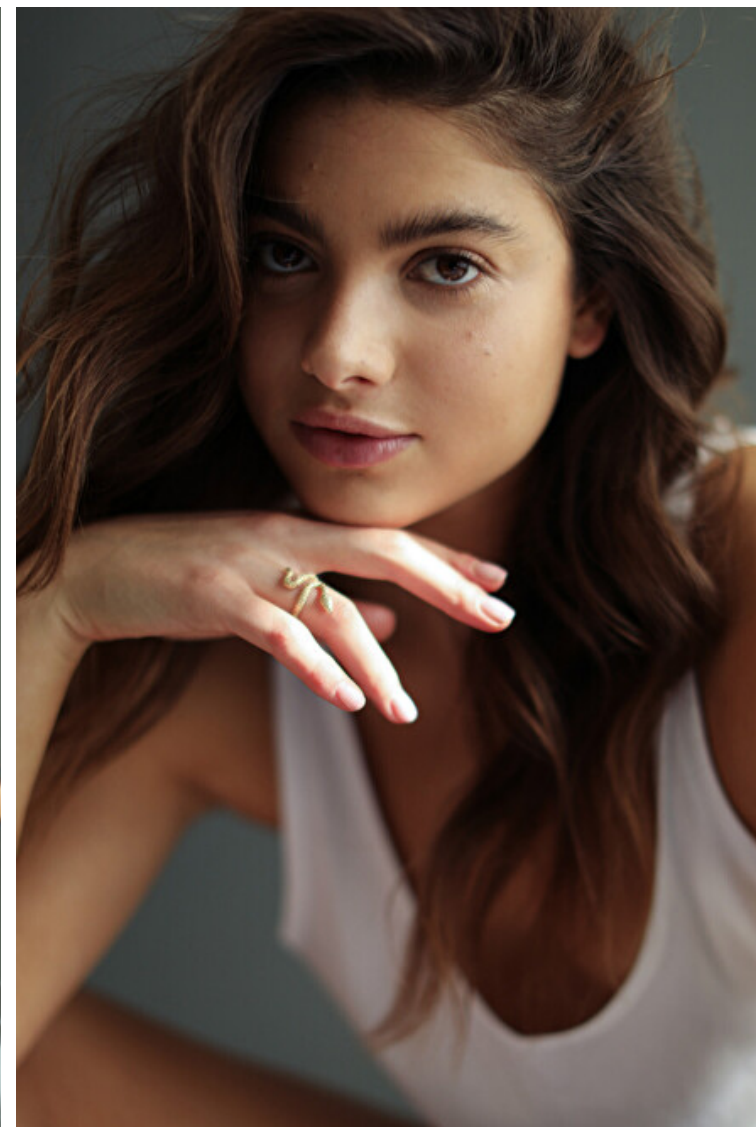

Select

MODEL MANAGEMENT

400 Michigan Ave SUITE 700, Chicago, 60611, IL, United States

Phone: +1 312 943 3226 Email: info.chicago@selectmodel.com Website: <https://selectmodel.com/>

Toni

Height 175cm / 5' 9.0"

Size EU/US 32 / 2

Bust 81cm / 32"

Waist 63cm / 25"

Hips 86cm / 34"

Shoes EU/US/UK 40 / 9 / 7

Eyes Brown

Hair Light brown

Cup B/C