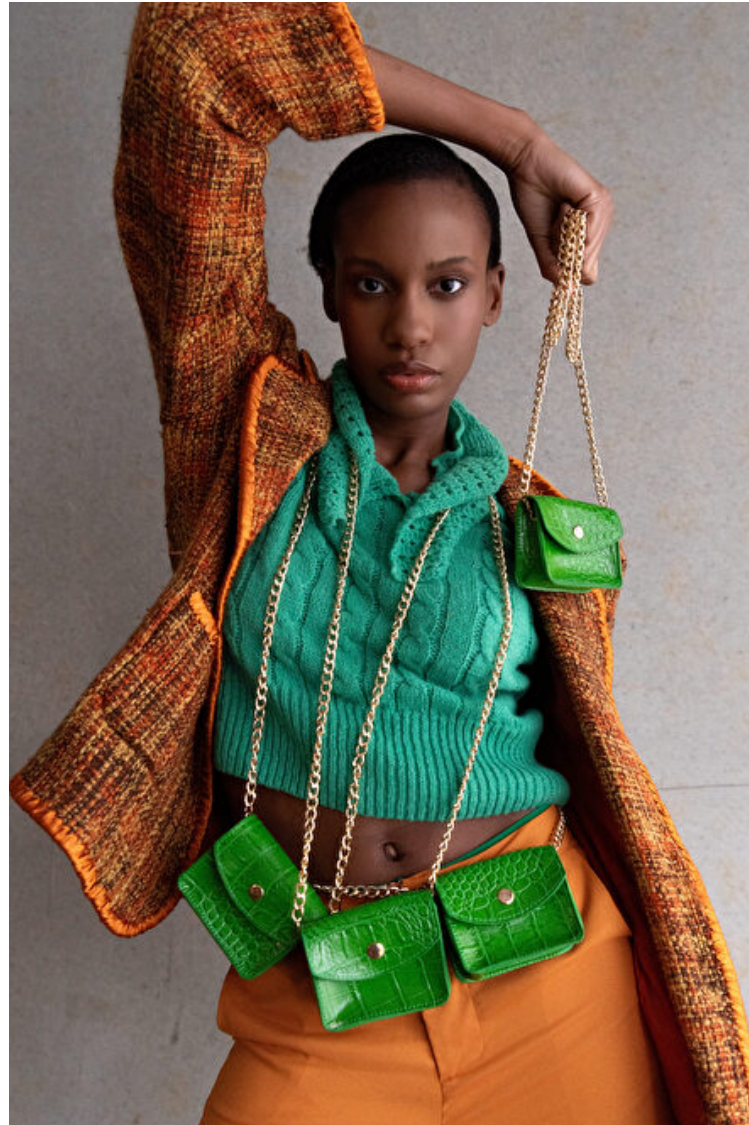

Bust 79cm / 31"

Waist 60cm / 23.5"

Hips 85cm / 33.5"

Shoes EU/US/UK 41.5 / 10 / 8

Eyes Brown

Hair Brown

Location IL

Select