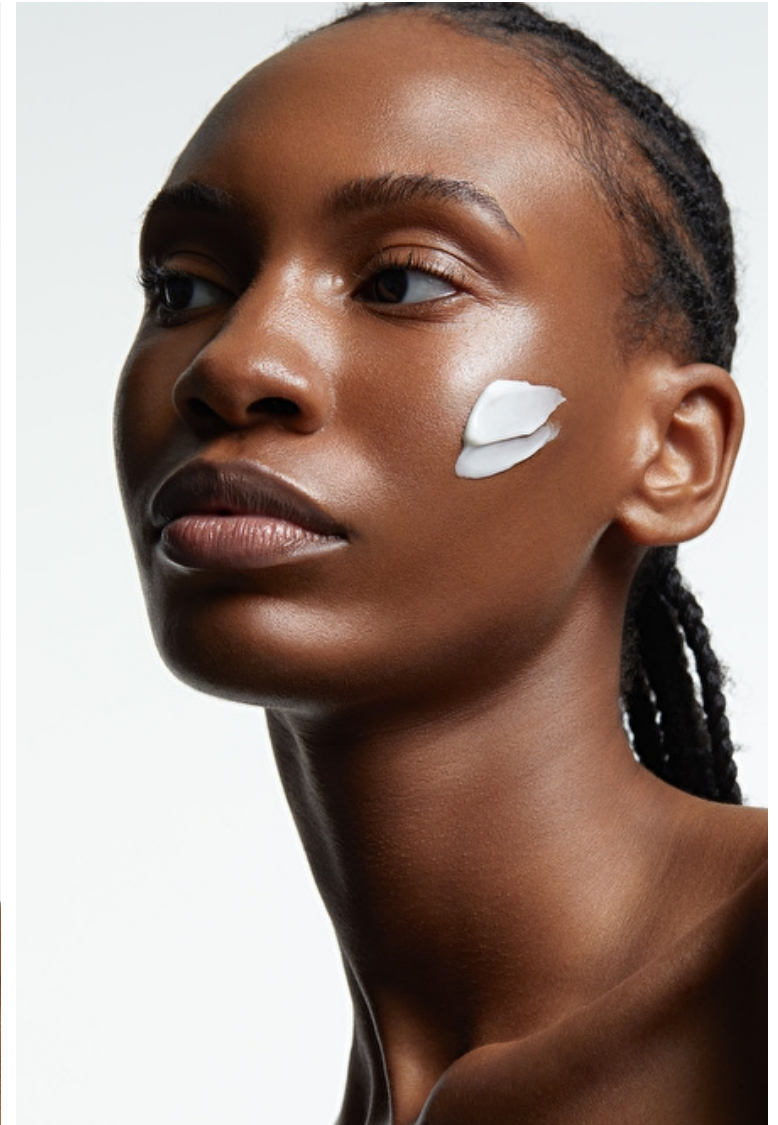

Bust 79cm / 31"

Waist 61cm / 24"

Hips 89cm / 35"

Shoes EU/US/UK 41.5 / 10 / 8

Eyes Brown

Hair Brown

Location IL

Select