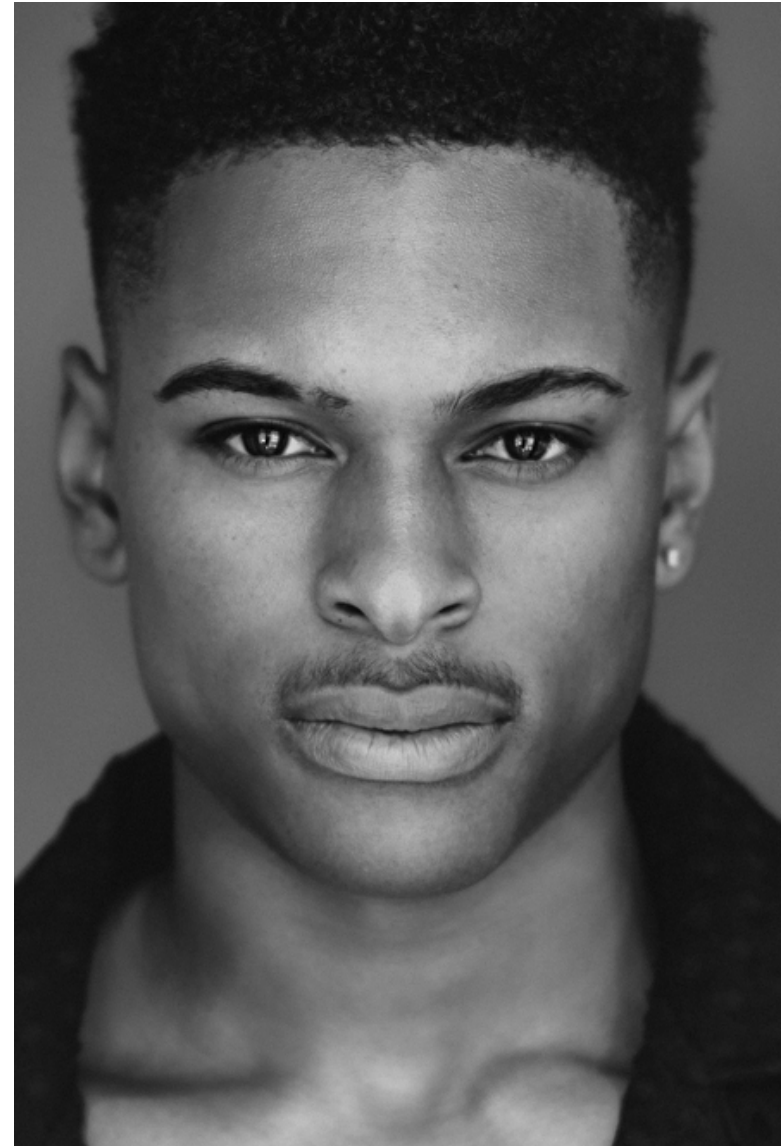

Trey Rogers

Height 185cm / 6' 1.0"

Chest 104cm / 41"

Waist 81cm / 32"

Shoes EU/US/UK 44 / 11 / 9.5

Eyes Brown

Hair Black

Inseam 81cm / 32"

Neck 38cm / 15"

Sleeve 86cm / 34"

Suit size 50cm / 40"

Suit cut Regular