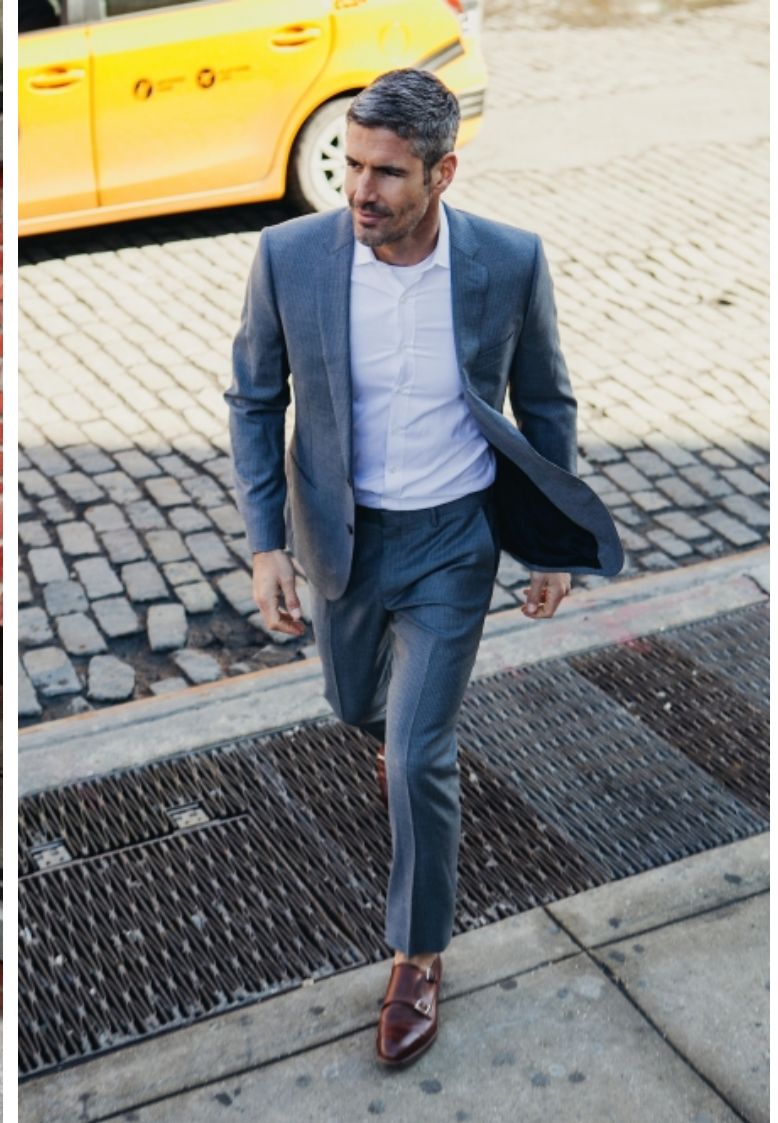

Select

MODEL MANAGEMENT

400 Michigan Ave Ste 700, Chicago, 60611, Illinois, United States

Phone: +1 312 943 3226 Email: info.chicago@selectmodel.com Website: <https://selectmodel.com/>

Trey Griley

Height 189cm / 6' 2.5"

Waist 81cm / 32"

Shoes EU/US/UK 45 / 12 / 10.5

Eyes Green

Hair Grey/Black

Chest 101cm / 40"

Inseam 81cm / 32"

Neck 40cm / 15.5"

Sleeve 89cm / 35"

Suit cut Long