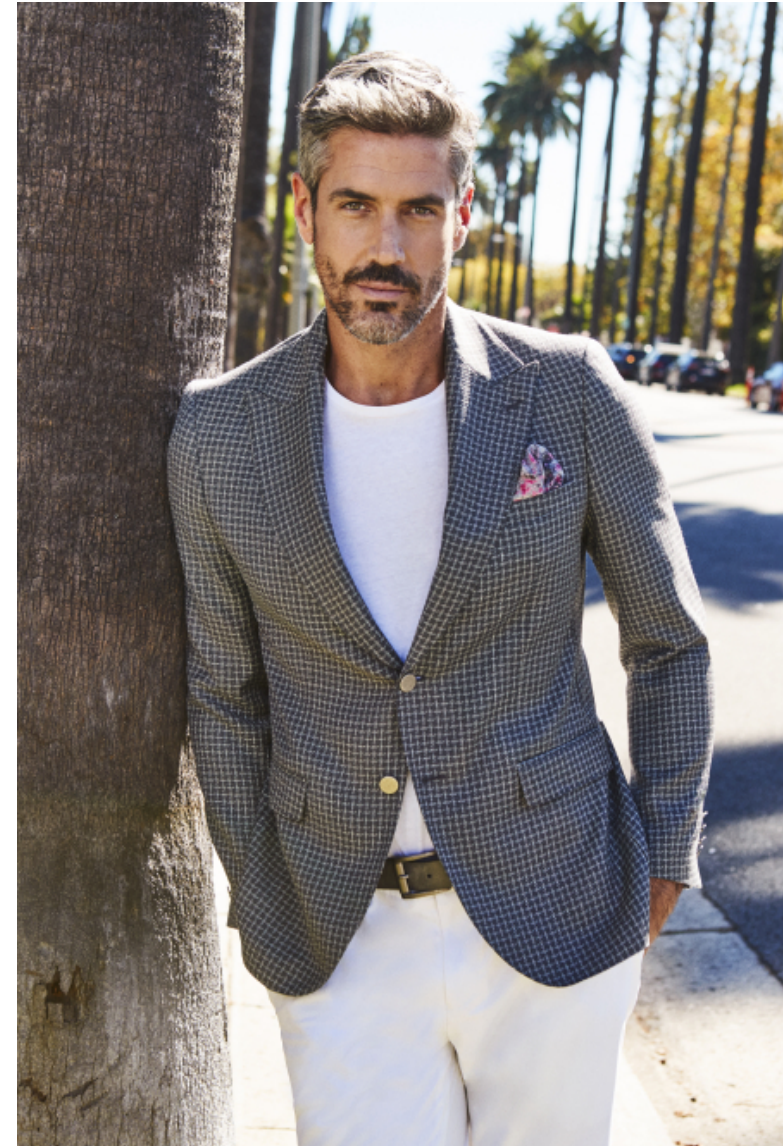

Select

MODEL MANAGEMENT

400 Michigan Ave SUITE 700, Chicago, 60611, UNITED STATES, United States
Phone: +1 312 943 3226 **Email:** info.chicago@selectmodel.com **Website:** <https://selectmodel.com/>

Trey Griley

Height 189cm / 6' 2.5"

Waist 81cm / 32"

Shoes EU/US/UK 45 / 12 / 10.5

Eyes Green

Hair Grey/Black

Chest 101cm / 40"

Inseam 81cm / 32"

Neck 40cm / 15.5"

Sleeve 89cm / 35"

Suit cut Long