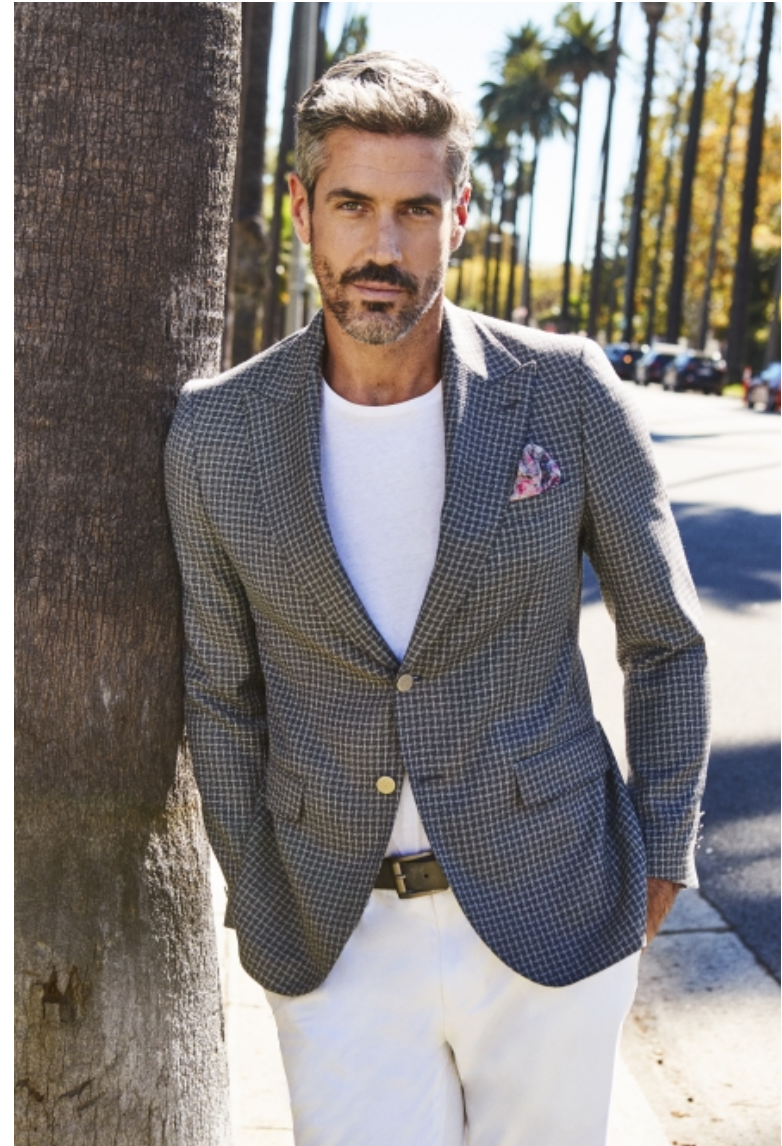

Select

MODEL MANAGEMENT

400 Michigan Ave Ste 700, Chicago, 60611, Illinois, United States

Phone: +1 312 943 3226 Email: info.chicago@selectmodel.com Website: <https://selectmodel.com/>

Trey Griley

Height 189cm / 6' 2.5"

Waist 81cm / 32"

Shoes EU/US/UK 45 / 12 / 10.5

Eyes Green

Hair Grey/Black

Chest 101cm / 40"

Inseam 81cm / 32"

Neck 40cm / 15.5"

Sleeve 89cm / 35"

Suit cut Long