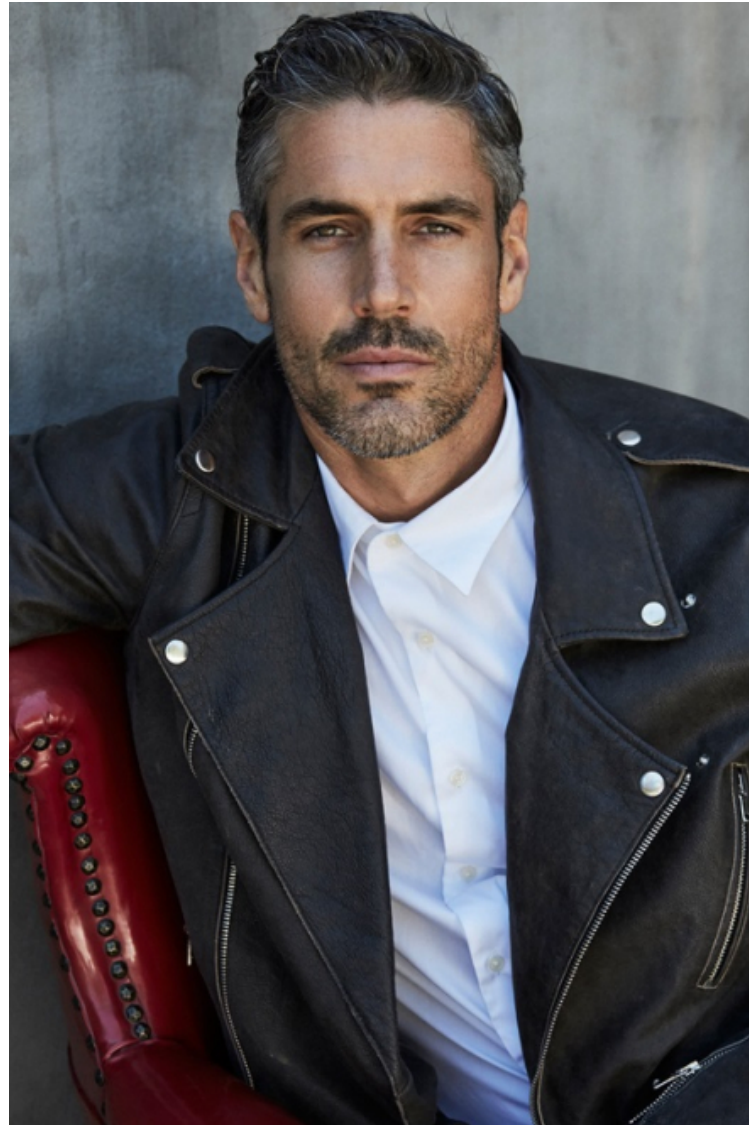

Select

MODEL MANAGEMENT

400 Michigan Ave SUITE 700, Chicago, 60611, UNITED STATES, United States
Phone: +1 312 943 3226 Email: info.chicago@selectmodel.com Website: <https://selectmodel.com/>

Trey Griley

Height 189cm / 6' 2.5"

Waist 81cm / 32"

Shoes EU/US/UK 45 / 12 / 10.5

Eyes Green

Hair Grey/Black

Chest 101cm / 40"

Inseam 81cm / 32"

Neck 40cm / 15.5"

Sleeve 89cm / 35"

Suit cut Long