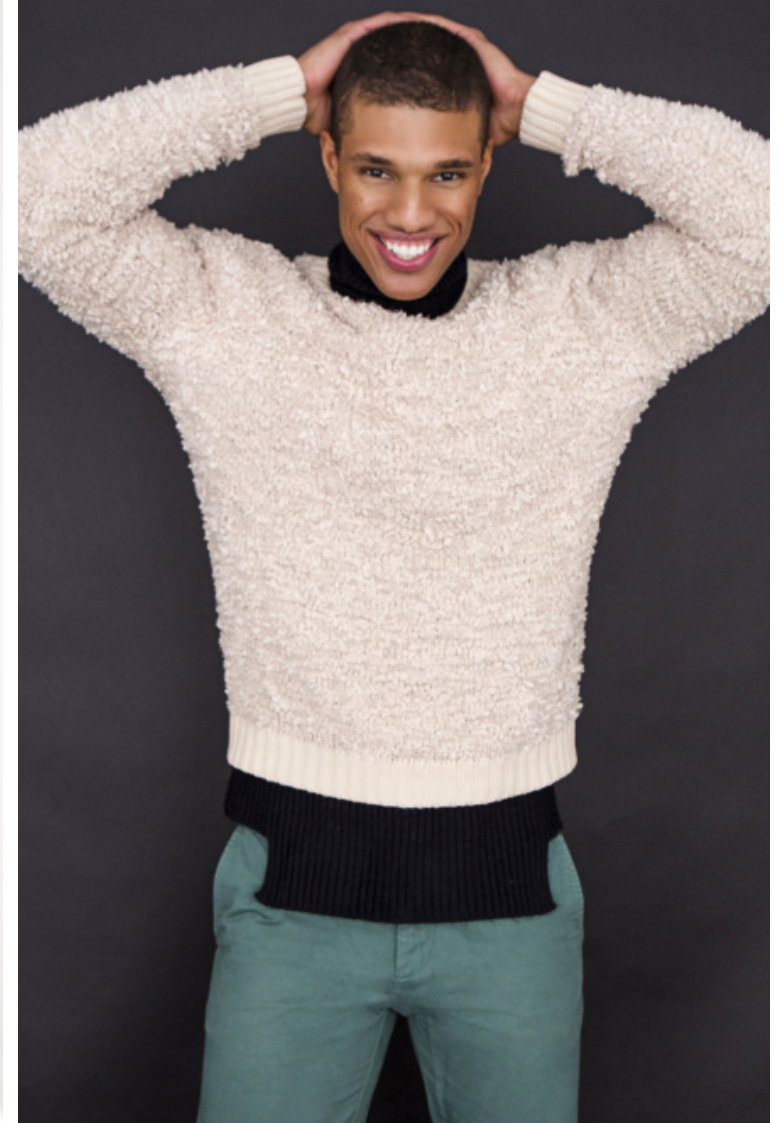

Select

MODEL MANAGEMENT

400 Michigan Ave SUITE 700, Chicago, 60611, UNITED STATES, United States
Phone: +1 312 943 3226 **Email:** info.chicago@selectmodel.com **Website:** <https://selectmodel.com/>

Troy Walls

Height 186cm / 6' 1.0"

Chest 101cm / 40"

Waist 81cm / 32"

Shoes EU/US/UK 46.5 / 13 / 11

Eyes Brown

Hair Black

Inseam 86cm / 34"

Neck 41cm / 16"

Sleeve 86cm / 34"

Suit size 50cm / 40"

Suit cut Long