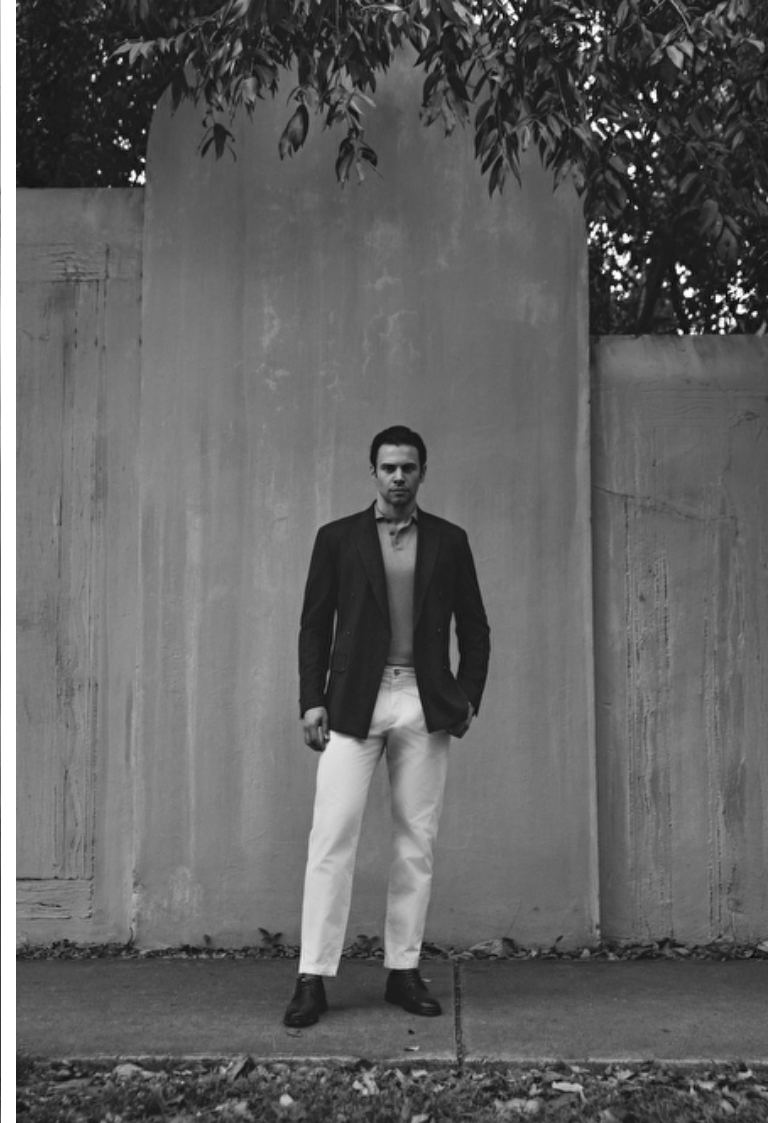

Select

MODEL MANAGEMENT

400 Michigan Ave Ste 700, Chicago, 60611, Illinois, United States

Phone: +1 312 943 3226 Email: info.chicago@selectmodel.com Website: <https://selectmodel.com/>

Tyler Riffin

Height 185cm / 6' 1.0"

Chest 104cm / 41"

Waist 84cm / 33"

Shoes EU/US/UK 45 / 12 / 10.5

Eyes Hazel

Hair Dark brown

Inseam 84cm / 33"

Neck 41cm / 16"

Sleeve 89cm / 35"

Suit size 52cm / 42"

Suit cut Long