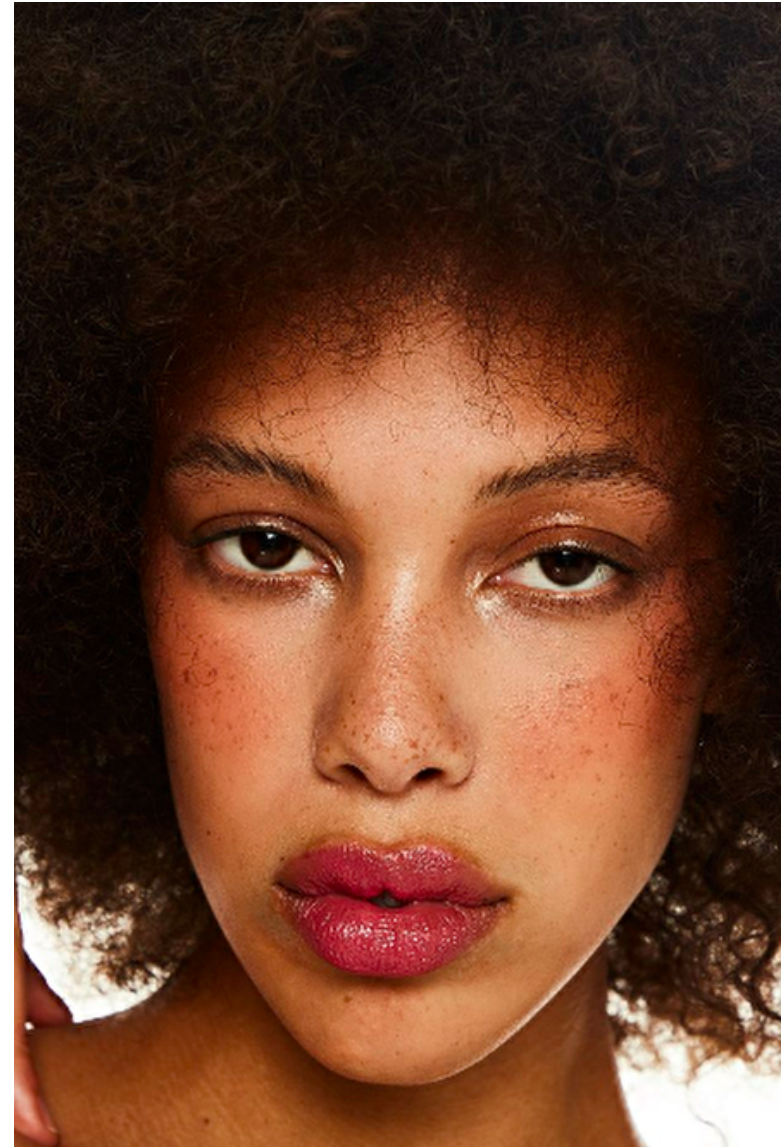

Size EU/US 32 / 2

Bust 81cm / 32"

Waist 61cm / 24"

Hips 89cm / 35"

Shoes EU/US/UK 40 / 9 / 7

Eyes Brown

Hair Brown

Cup C