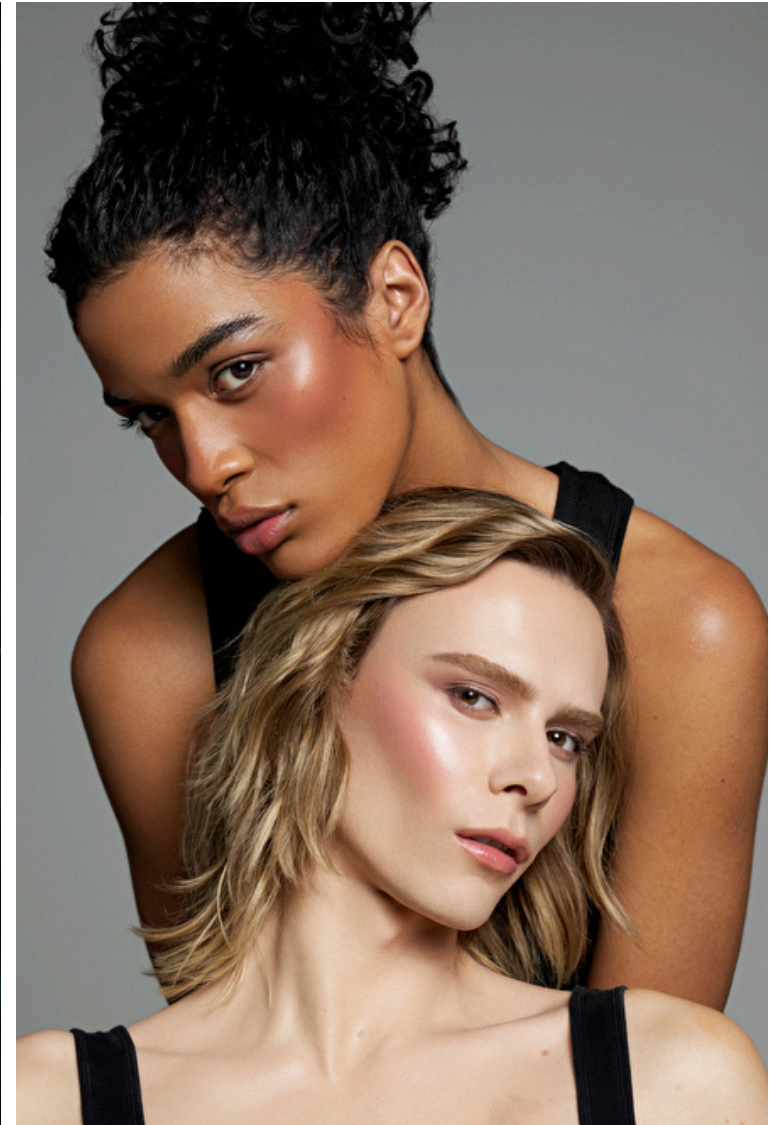

Select

MODEL MANAGEMENT

400 Michigan Ave SUITE 700, Chicago, 60611, UNITED STATES, United States
Phone: +1 312 943 3226 Email: info.chicago@selectmodel.com Website: <https://selectmodel.com/>

Uki

Height 186cm / 6' 1.0"

Waist 71cm / 28"

Shoes EU/US/UK 42.5 / 11 / 9

Eyes Hazel

Hair Blond

Inseam 81cm / 32"

Neck 36cm / 14"

Sleeve 89cm / 35"

Location IL