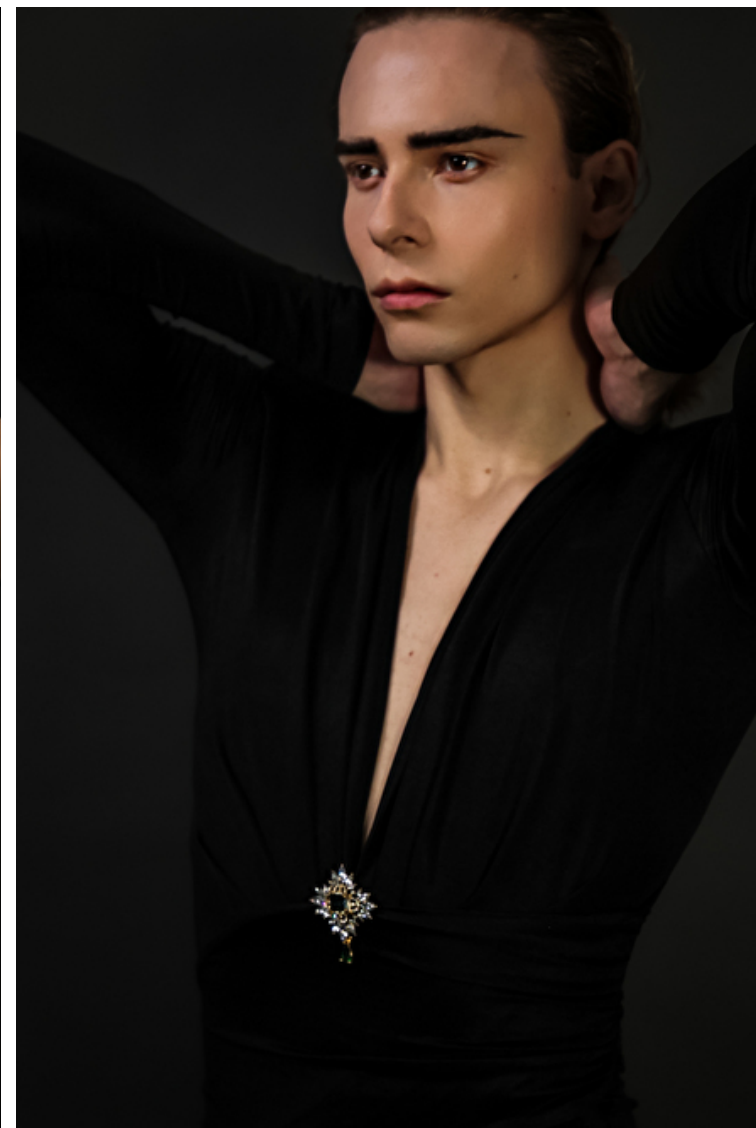

Waist 71cm / 28"

Shoes EU/US/UK 42.5 / 11 / 9

Eyes Hazel

Hair Blond

Inseam 81cm / 32"

Neck 36cm / 14"

Sleeve 89cm / 35"

Location IL