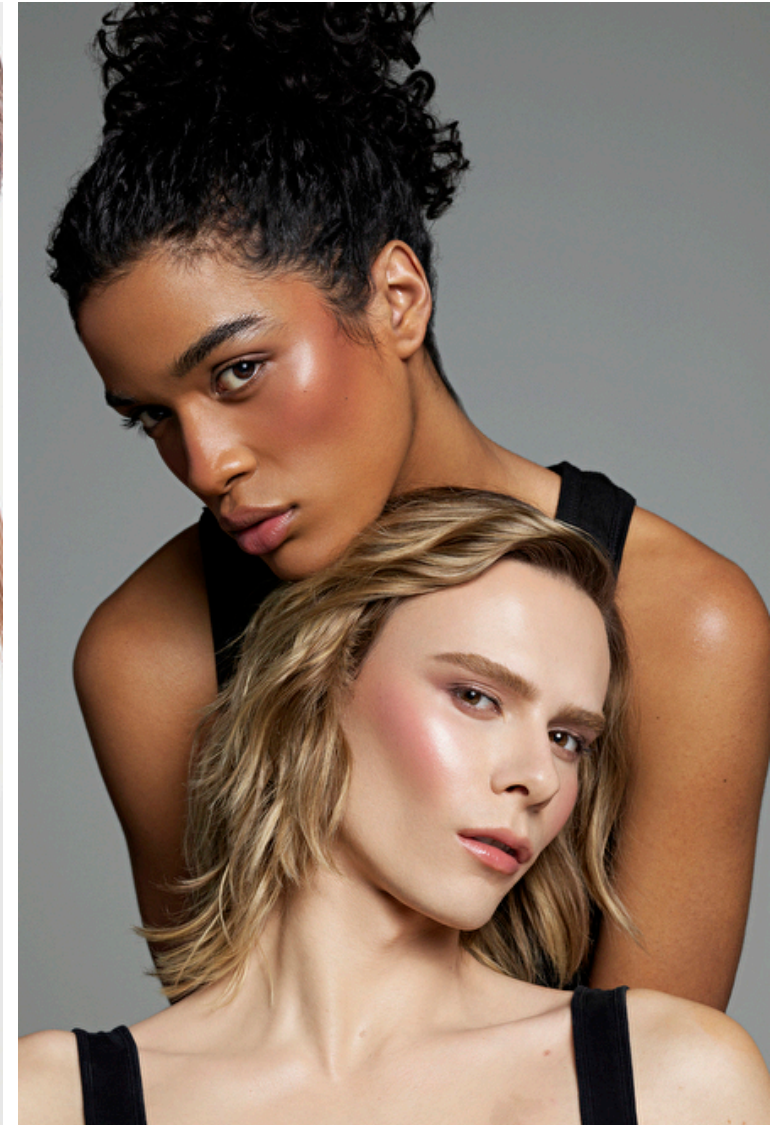

Waist 71cm / 28"

Shoes EU/US/UK 42.5 / 11 / 9

Eyes Hazel

Hair Blond

Inseam 81cm / 32"

Neck 36cm / 14"

Sleeve 89cm / 35"

Location IL