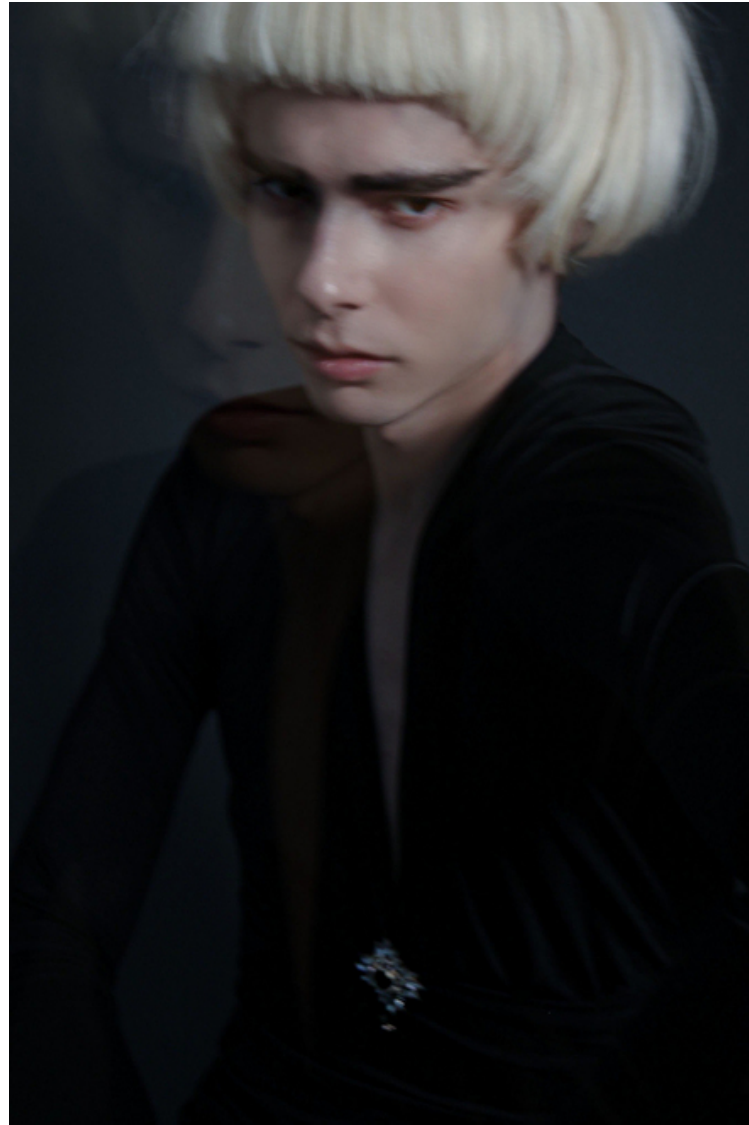

Select

MODEL MANAGEMENT

400 Michigan Ave SUITE 700, Chicago, 60611, UNITED STATES, United States
Phone: +1 312 943 3226 **Email:** info.chicago@selectmodel.com **Website:** <https://selectmodel.com/>

Uki

Height 186cm / 6' 1.0"

Waist 71cm / 28"

Shoes EU/US/UK 42.5 / 11 / 9

Eyes Hazel

Hair Blond

Inseam 81cm / 32"

Neck 36cm / 14"

Sleeve 89cm / 35"

Location IL