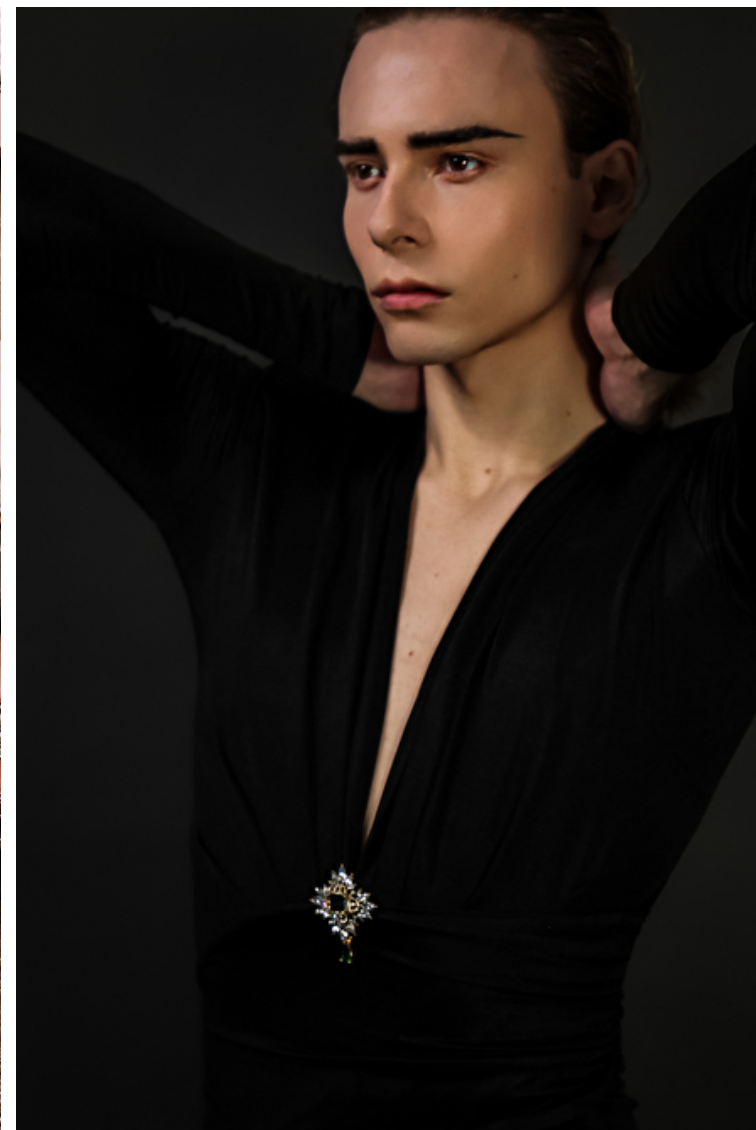

Select

MODEL MANAGEMENT

400 Michigan Ave SUITE 700, Chicago, 60611, UNITED STATES, United States
Phone: +1 312 943 3226 **Email:** info.chicago@selectmodel.com **Website:** https://selectmodel.com/

Uki

Height 186cm / 6' 1.0"

Waist 71cm / 28"

Shoes EU/US/UK 42.5 / 11 / 9

Eyes Hazel

Hair Blond

Inseam 81cm / 32"

Neck 36cm / 14"

Sleeve 89cm / 35"

Location IL