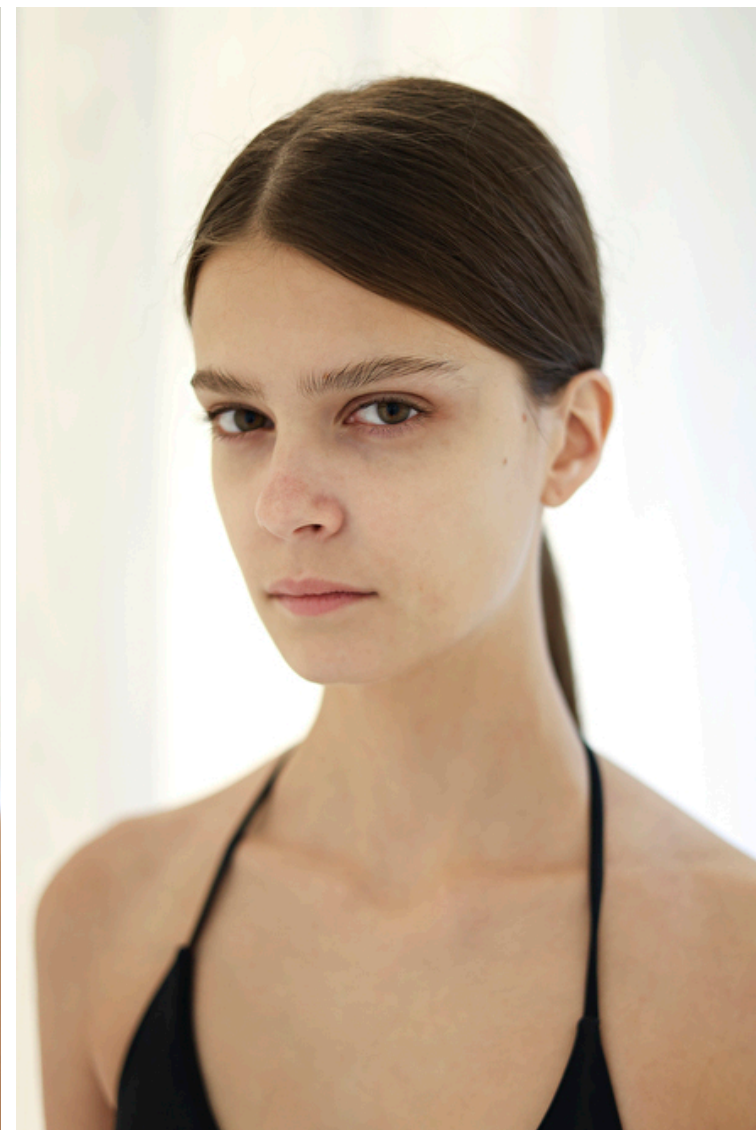

Height 178cm / 5' 10.0"

Bust 76cm / 30"

Waist 56cm / 22"

Hips 81cm / 32"

Shoes EU/US/UK 41.5 / 10 / 8

Eyes Hazel

Hair Brown

Select