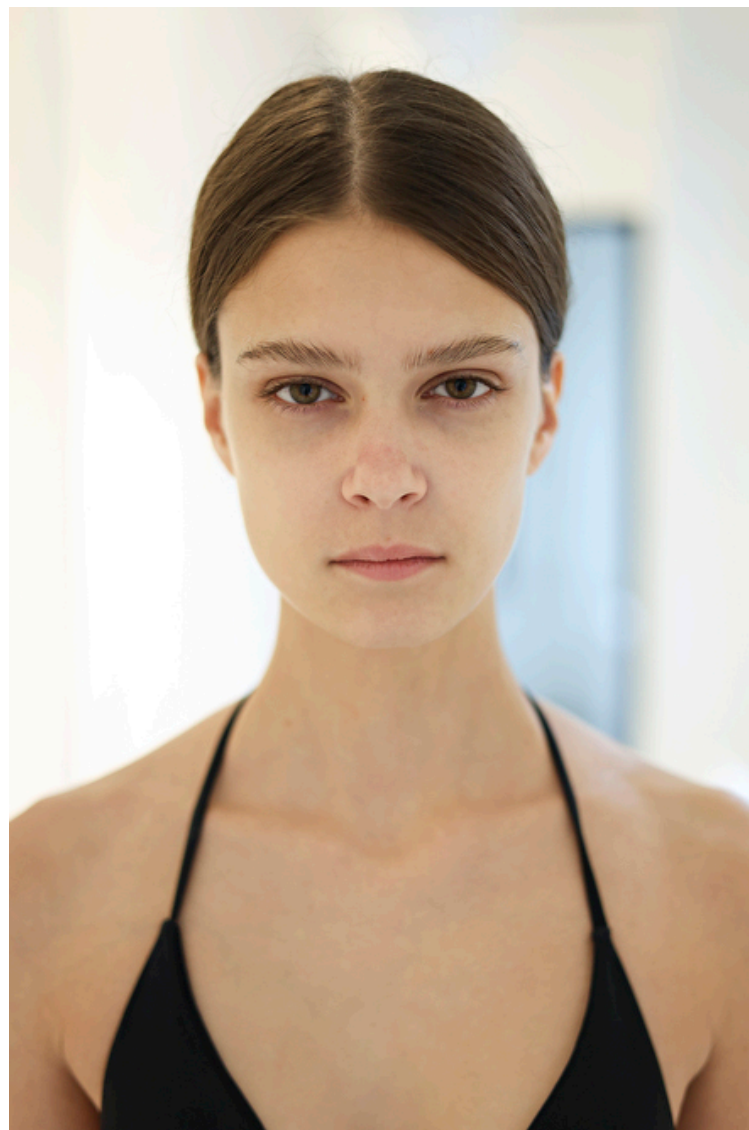

Height 178cm / 5' 10.0"

Bust 76cm / 30"

Waist 56cm / 22"

Hips 81cm / 32"

Shoes EU/US/UK 41.5 / 10 / 8

Eyes Hazel

Hair Brown

Select