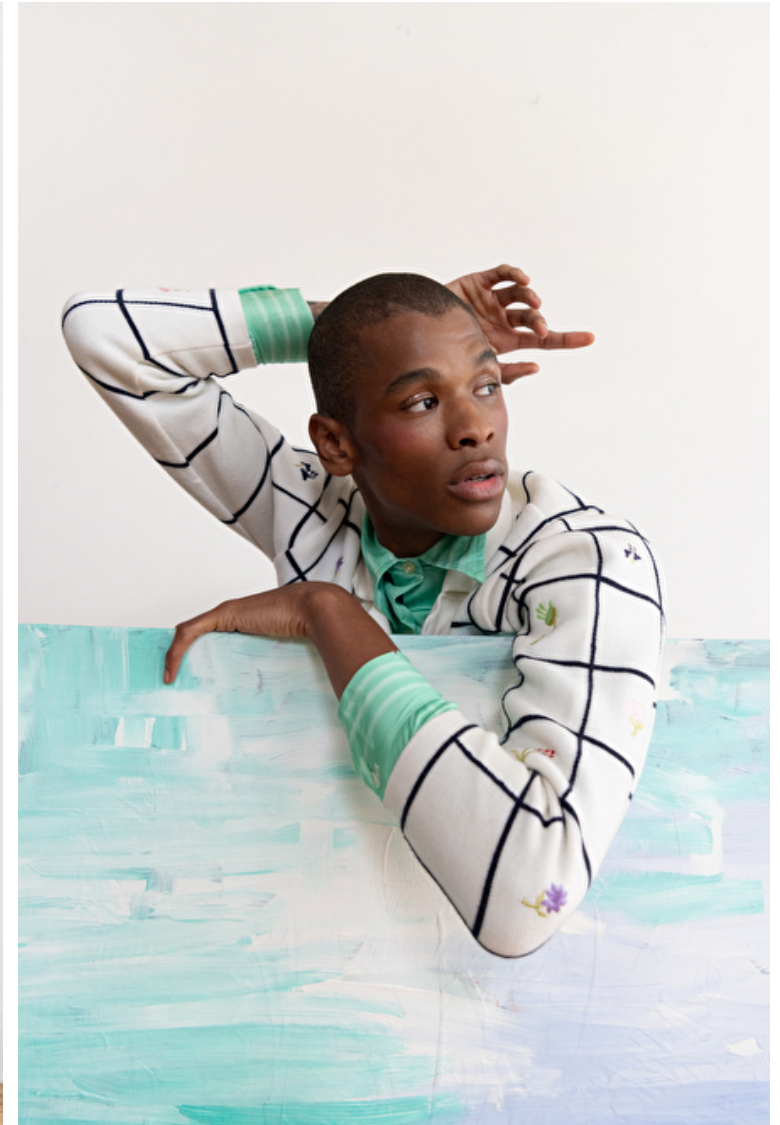

VASI RUSH

Height 189cm / 6' 2.5"

Chest 102cm / 40"

Waist 68cm / 27"

Shoes EU/US/UK 45 / 12 / 10.5

Eyes Black

Hair Black

Inseam 92cm / 36"

Neck 38cm / 15"

Sleeve 86cm / 34"

Suit size 50cm / 40"

Suit cut Long

Location IL