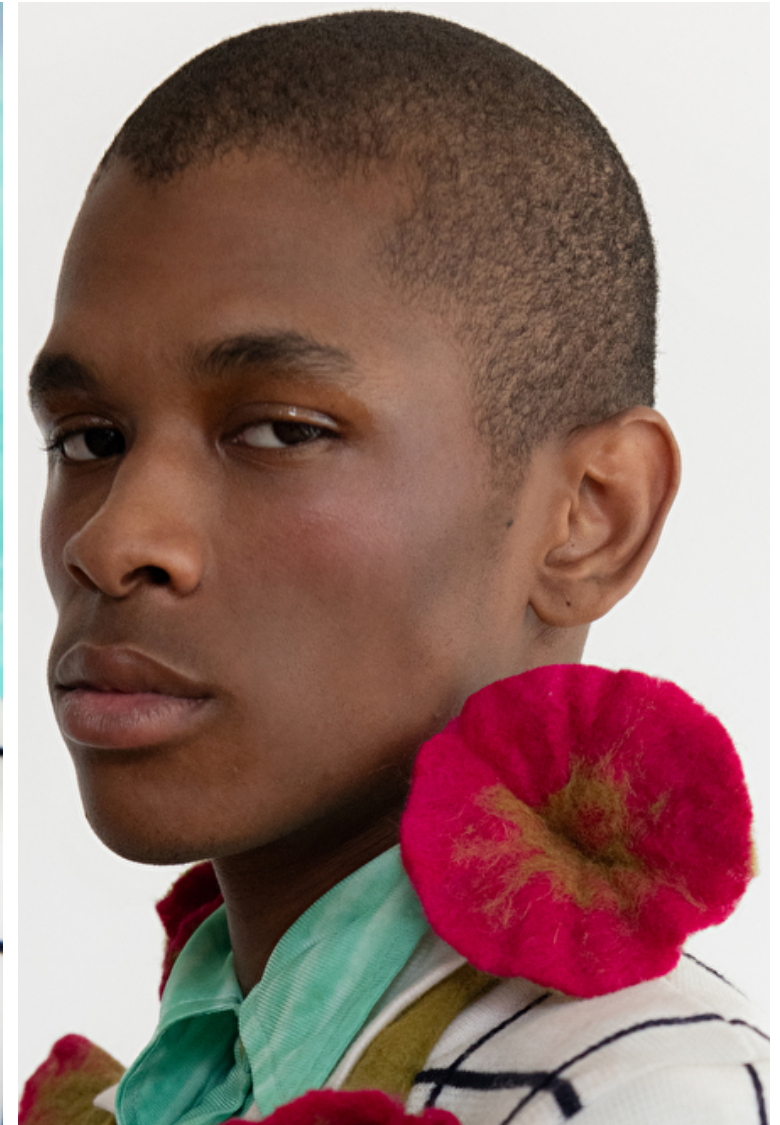

VASI RUSH

Height 189cm / 6' 2.5"

Chest 102cm / 40"

Waist 68cm / 27"

Shoes EU/US/UK 45 / 12 / 10.5

Eyes Black

Hair Black

Inseam 92cm / 36"

Neck 38cm / 15"

Sleeve 86cm / 34"

Suit size 50cm / 40"

Suit cut Long

Location IL