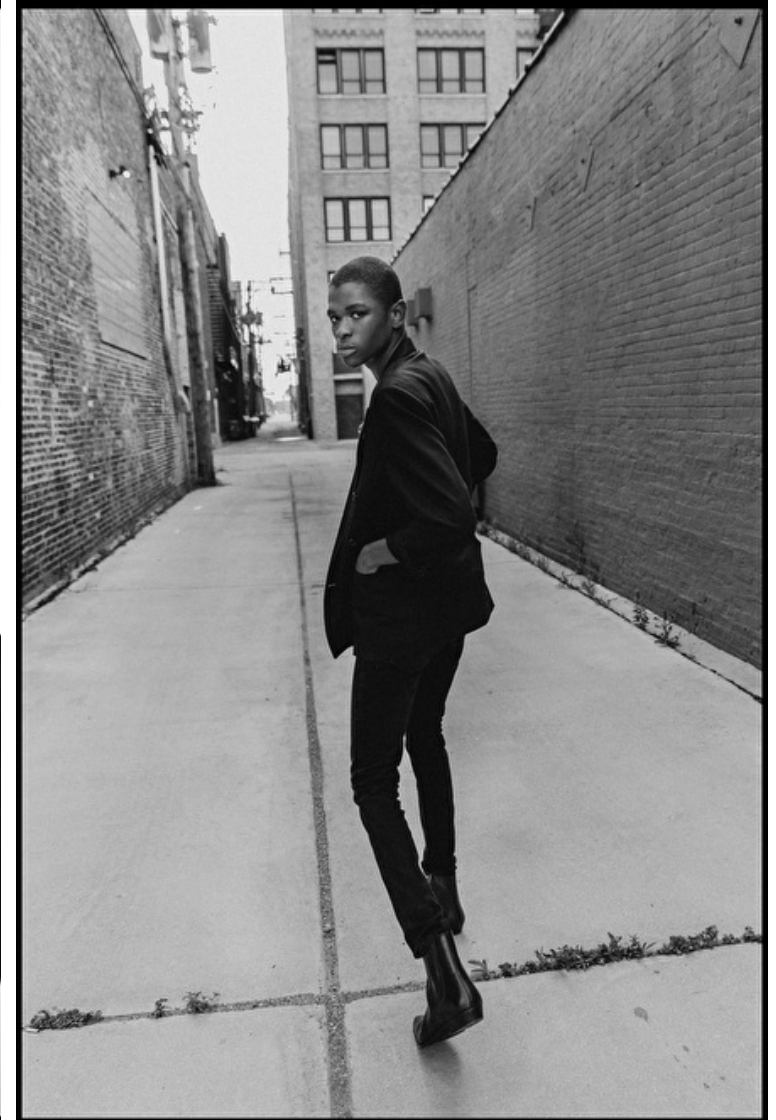

Select

MODEL MANAGEMENT

400 Michigan Ave SUITE 700, Chicago, 60611, UNITED STATES, United States
Phone: +1 312 943 3226 Email: info.chicago@selectmodel.com Website: <https://selectmodel.com/>

VASI RUSH

Height 189cm / 6' 2.5"

Chest 102cm / 40"

Waist 68cm / 27"

Shoes EU/US/UK 45 / 12 / 10.5

Eyes Black

Hair Black

Inseam 92cm / 36"

Neck 38cm / 15"

Sleeve 86cm / 34"

Suit size 50cm / 40"

Suit cut Long

Location IL