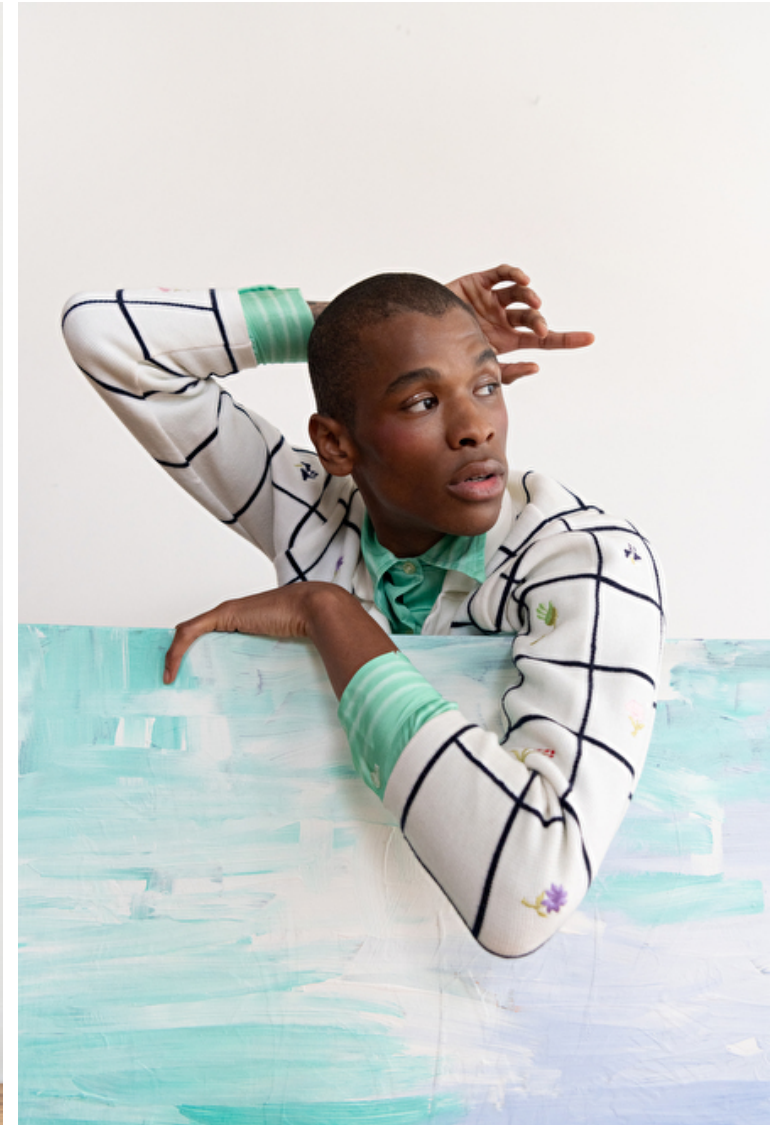

Hair Black

Inseam 92cm / 36"

Neck 38cm / 15"

Sleeve 86cm / 34"

Suit size 50cm / 40"

Suit cut Long

Location IL

Select