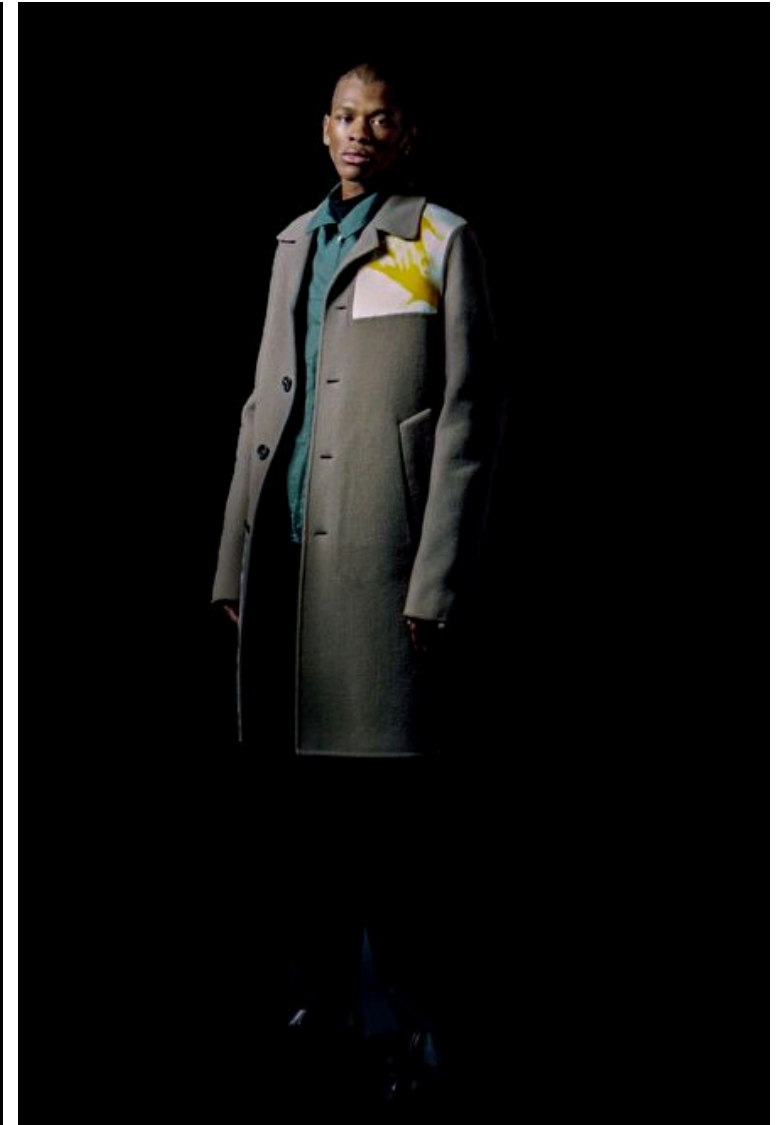

VASI RUSH

Height 189cm / 6' 2.5"

Chest 102cm / 40"

Waist 68cm / 27"

Shoes EU/US/UK 45 / 12 / 10.5

Eyes Black

Hair Black

Inseam 92cm / 36"

Neck 38cm / 15"

Sleeve 86cm / 34"

Suit size 50cm / 40"

Suit cut Long

Location IL