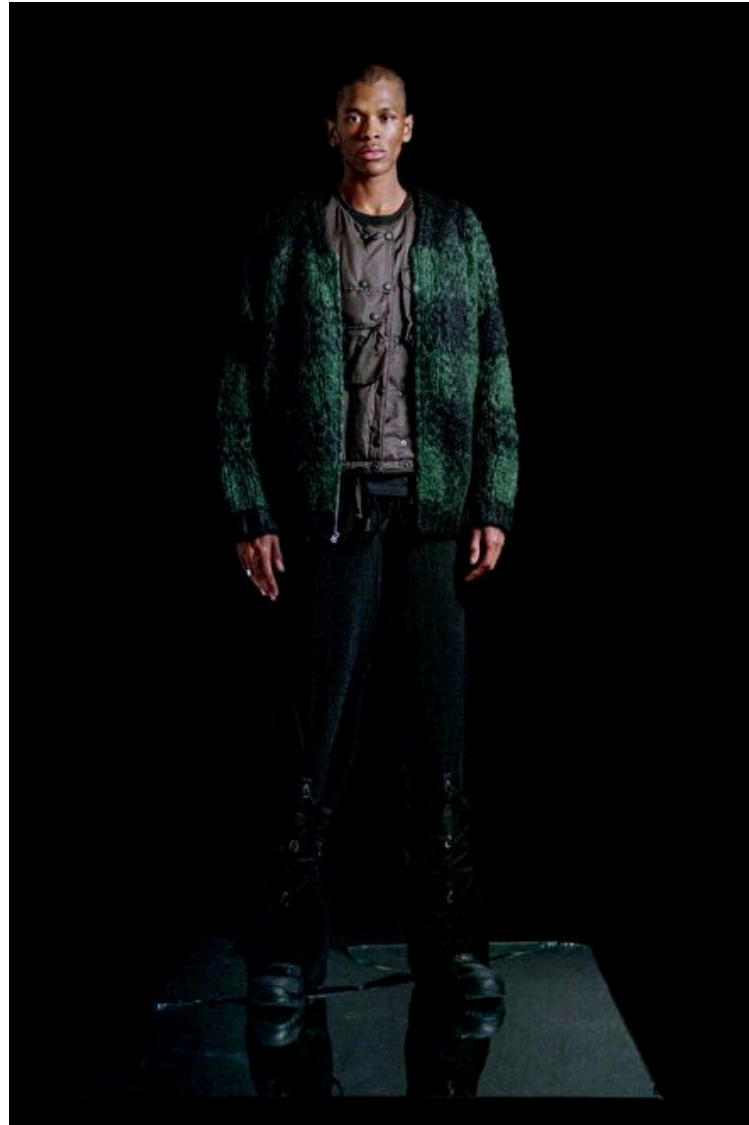

VASI RUSH

Height 189cm / 6' 2.5"

Chest 102cm / 40"

Waist 68cm / 27"

Shoes EU/US/UK 45 / 12 / 10.5

Eyes Black

Hair Black

Inseam 92cm / 36"

Neck 38cm / 15"

Sleeve 86cm / 34"

Suit size 50cm / 40"

Suit cut Long

Location IL