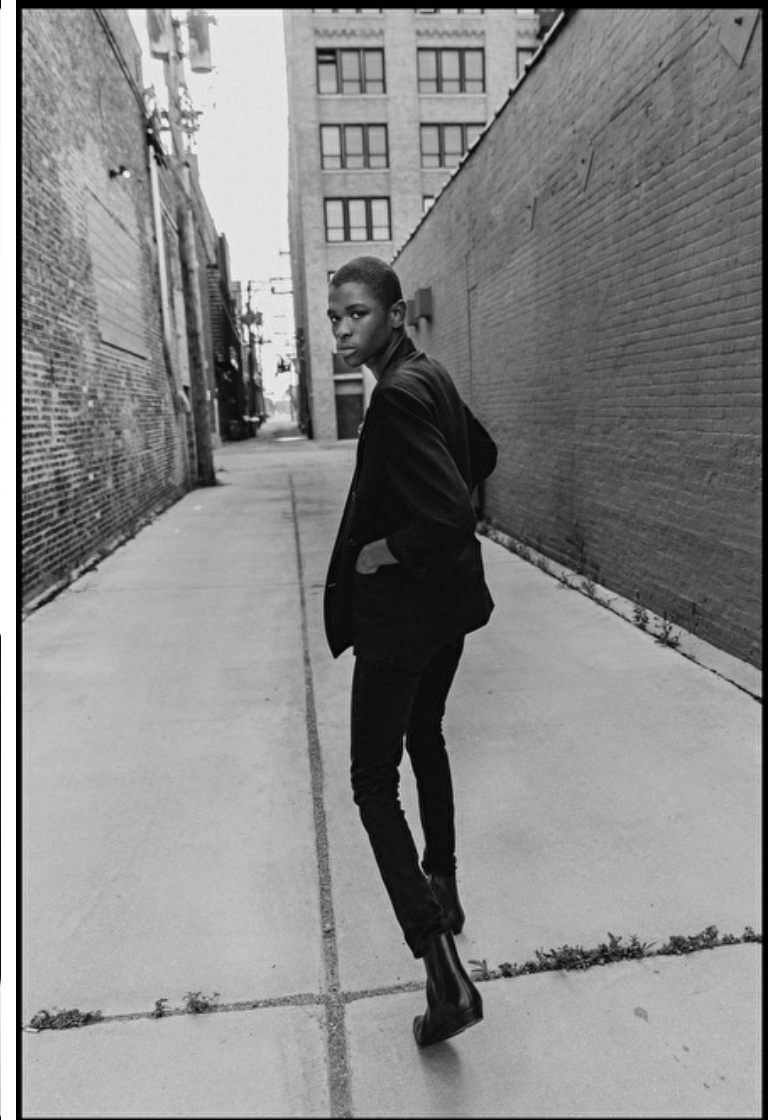

Select

MODEL MANAGEMENT

400 Michigan Ave SUITE 700, Chicago, 60611, IL, United States

Phone: +1 312 943 3226 Email: info.chicago@selectmodel.com Website: <https://selectmodel.com/>

VASI RUSH

Height 189cm / 6' 2.5"

Chest 102cm / 40"

Waist 68cm / 27"

Shoes EU/US/UK 45 / 12 / 10.5

Eyes Black

Hair Black

Inseam 92cm / 36"

Neck 38cm / 15"

Sleeve 86cm / 34"

Suit size 50cm / 40"

Suit cut Long

Location IL