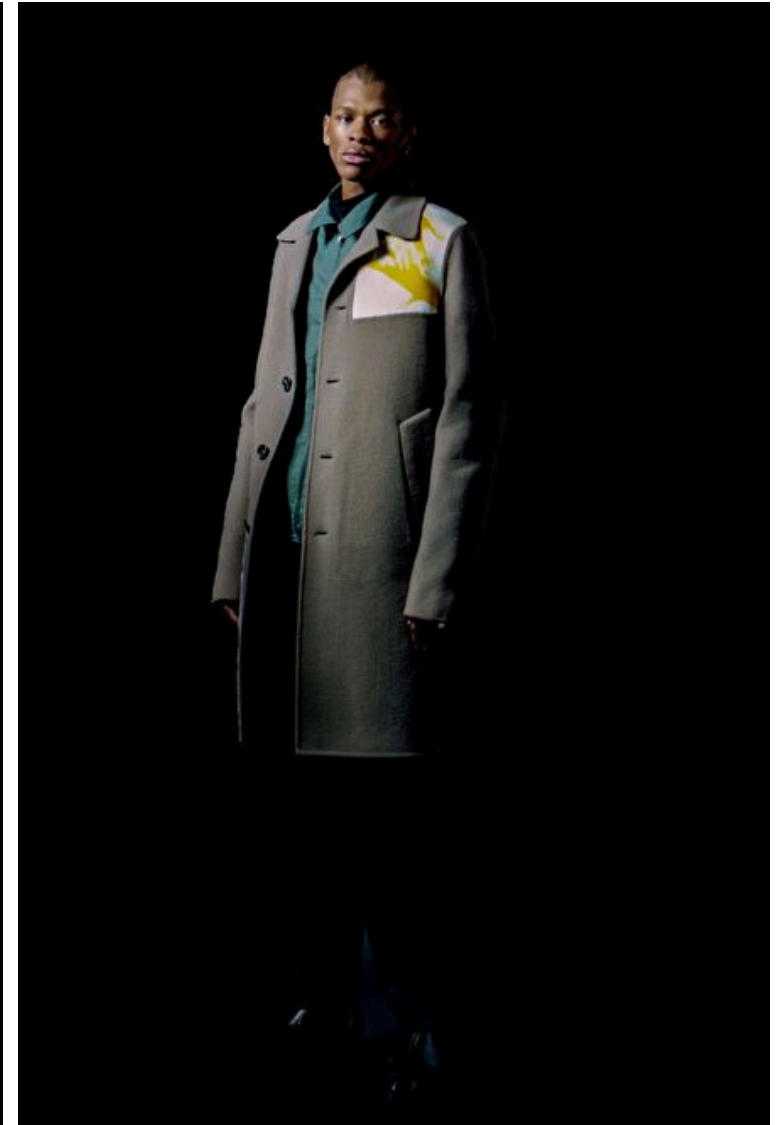

Select

MODEL MANAGEMENT

400 Michigan Ave SUITE 700, Chicago, 60611, IL, United States

Phone: +1 312 943 3226 Email: info.chicago@selectmodel.com Website: <https://selectmodel.com/>

VASI RUSH

Height 189cm / 6' 2.5"

Chest 102cm / 40"

Waist 68cm / 27"

Shoes EU/US/UK 45 / 12 / 10.5

Eyes Black

Hair Black

Inseam 92cm / 36"

Neck 38cm / 15"

Sleeve 86cm / 34"

Suit size 50cm / 40"

Suit cut Long

Location IL