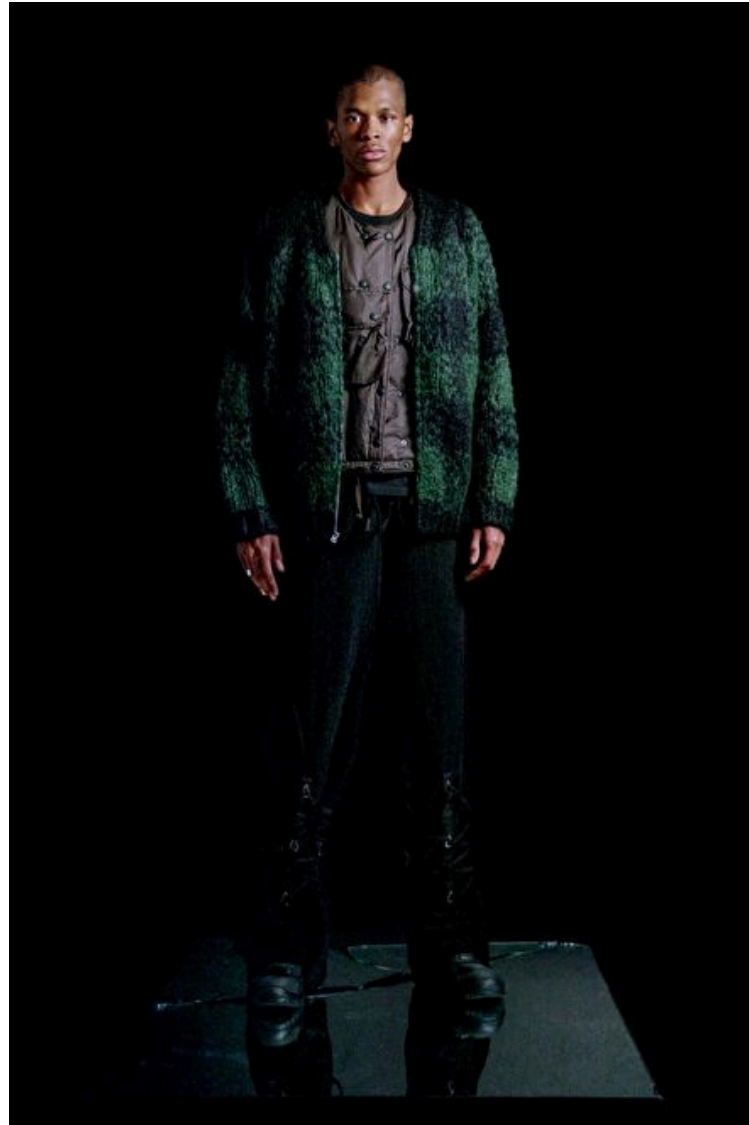

Select

MODEL MANAGEMENT

400 Michigan Ave SUITE 700, Chicago, 60611, IL, United States

Phone: +1 312 943 3226 Email: info.chicago@selectmodel.com Website: <https://selectmodel.com/>

VASI RUSH

Height 189cm / 6' 2.5"

Chest 102cm / 40"

Waist 68cm / 27"

Shoes EU/US/UK 45 / 12 / 10.5

Eyes Black

Hair Black

Inseam 92cm / 36"

Neck 38cm / 15"

Sleeve 86cm / 34"

Suit size 50cm / 40"

Suit cut Long

Location IL