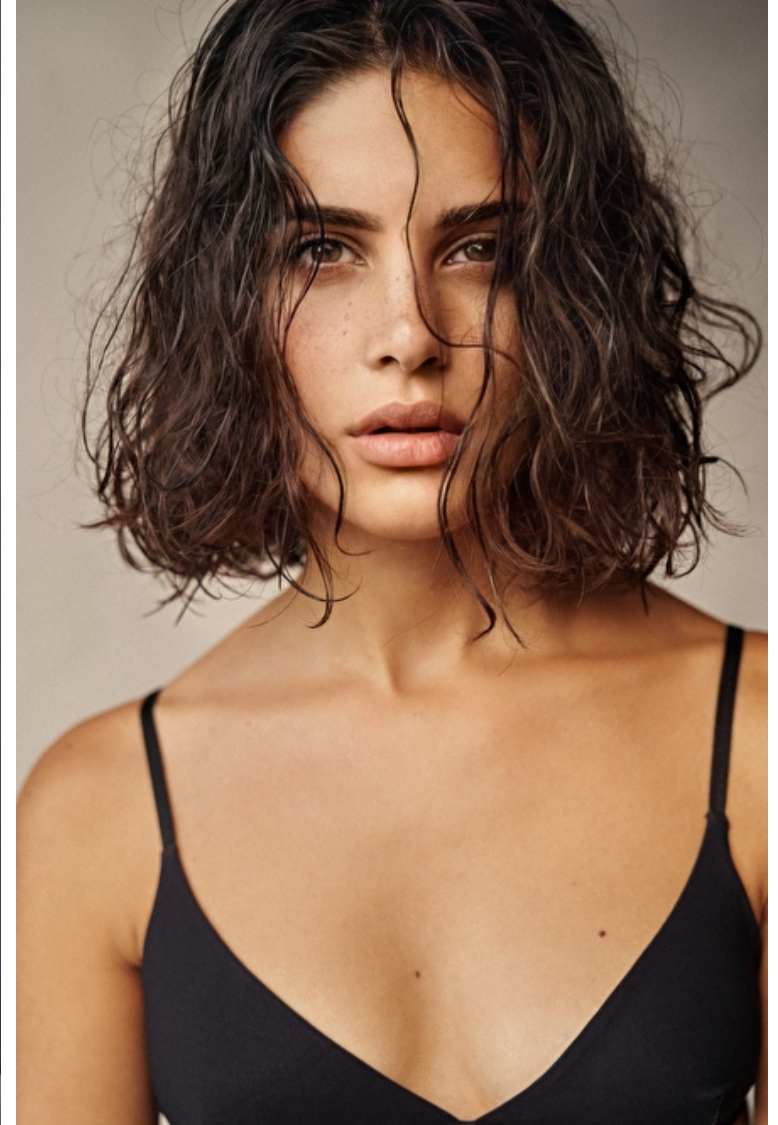

Select

MODEL MANAGEMENT

400 Michigan Ave Ste 700, Chicago, 60611, Illinois, United States

Phone: +1 312 943 3226 Email: info.chicago@selectmodel.com Website: <https://selectmodel.com/>

Venessa Mekled

Height 176cm / 5' 9.5"

Size EU/US 32 / 2

Bust 86cm / 34"

Waist 65cm / 25.5"

Hips 91cm / 36"

Shoes EU/US/UK 39 / 8 / 6

Eyes Hazel

Hair Dark brown