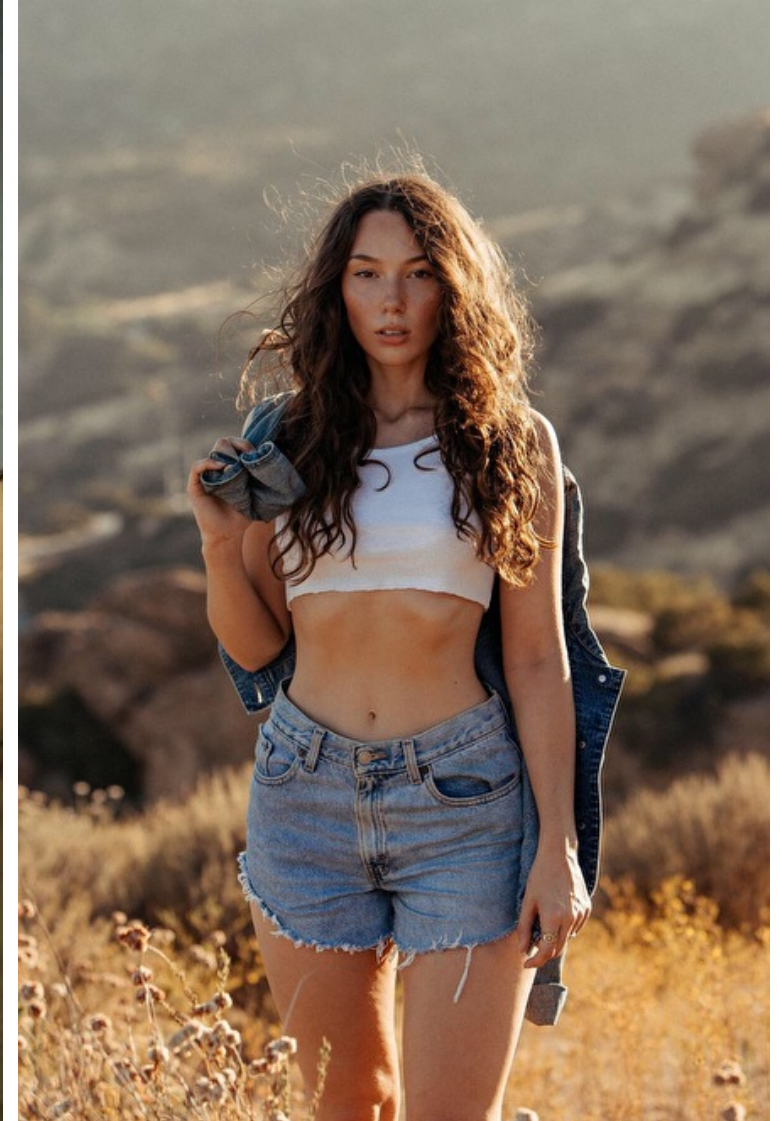

Select

MODEL MANAGEMENT

400 Michigan Ave SUITE 700, Chicago, 60611, UNITED STATES, United States
Phone: +1 312 943 3226 Email: info.chicago@selectmodel.com Website: <https://selectmodel.com/>

Victoria Myers

Height 168cm / 5' 6.0"

Size EU/US 34 / 4

Bust 81cm / 32"

Waist 61cm / 24"

Hips 96cm / 38"

Shoes EU/US/UK 38 / 7.5 / 5