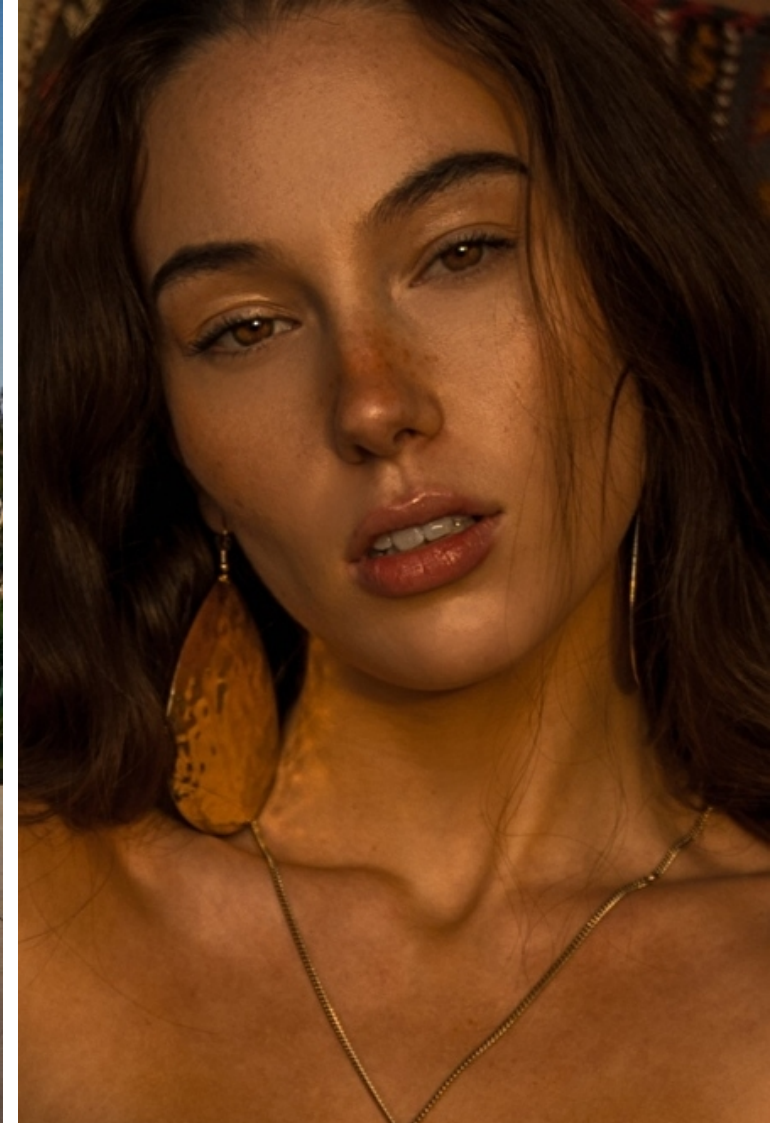

Select

MODEL MANAGEMENT

400 Michigan Ave Ste 700, Chicago, 60611, Illinois, United States

Phone: +1 312 943 3226 Email: info.chicago@selectmodel.com Website: <https://selectmodel.com/>

Victoria Myers

Height 168cm / 5' 6.0"

Size EU/US 34 / 4

Bust 81cm / 32"

Waist 61cm / 24"

Hips 96cm / 38"

Shoes EU/US/UK 38 / 7.5 / 5