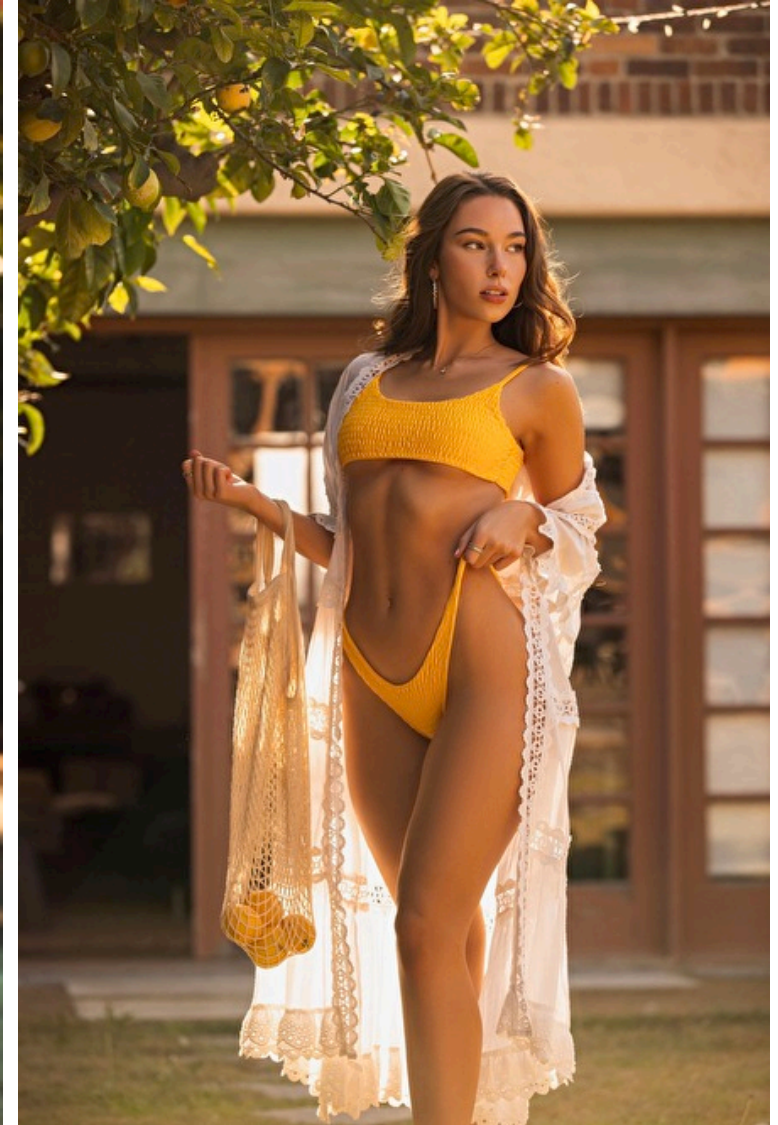

## Victoria Myers

Height 168cm / 5' 6.0"

Size EU/US 34 / 4

Bust 81cm / 32"

Waist 61cm / 24"

Hips 96cm / 38"

Shoes EU/US/UK 38 / 7.5 / 5