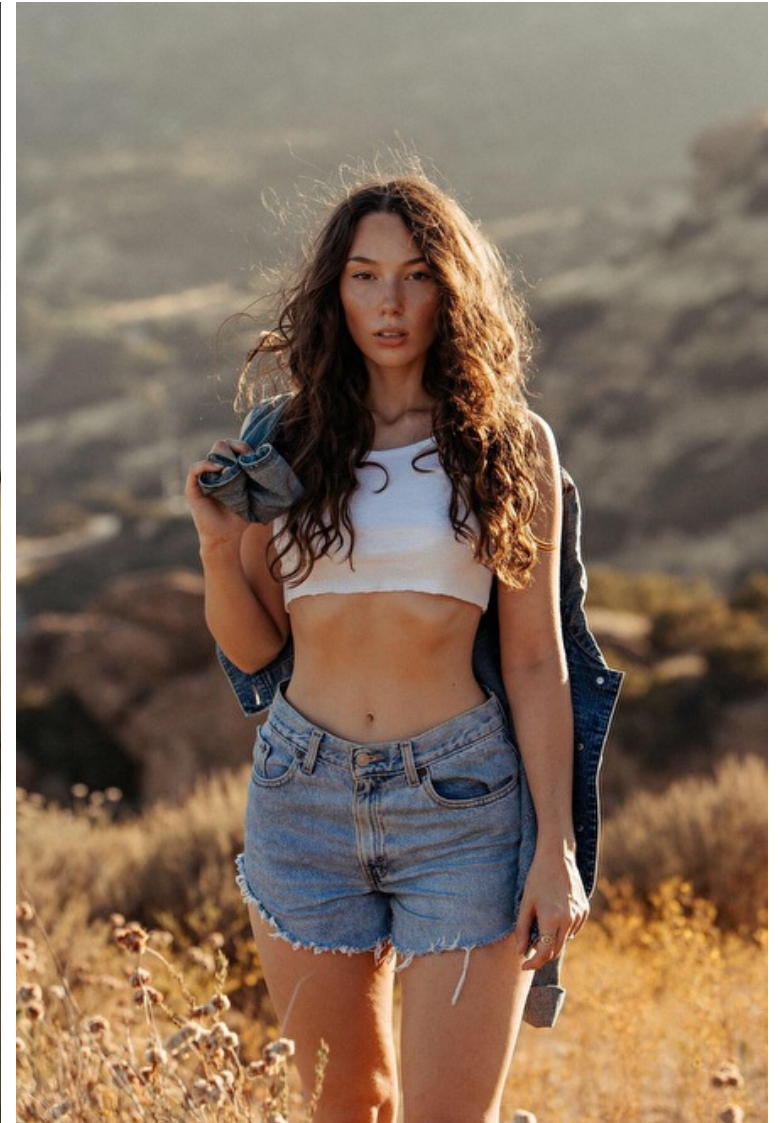

## Victoria Myers

Height 168cm / 5' 6.0"

Size EU/US 34 / 4

Bust 81cm / 32"

Waist 61cm / 24"

Hips 96cm / 38"

Shoes EU/US/UK 38 / 7.5 / 5