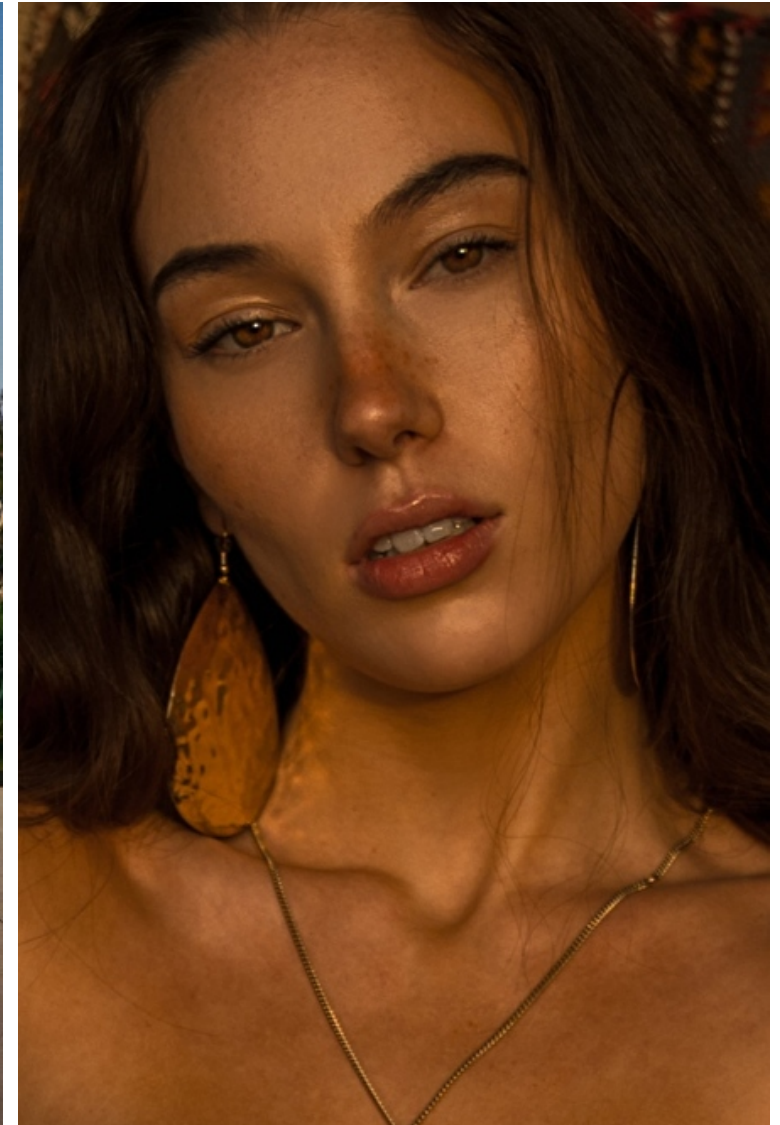

## Victoria Myers

Height 168cm / 5' 6.0"

Size EU/US 34 / 4

Bust 81cm / 32"

Waist 61cm / 24"

Hips 96cm / 38"

Shoes EU/US/UK 38 / 7.5 / 5