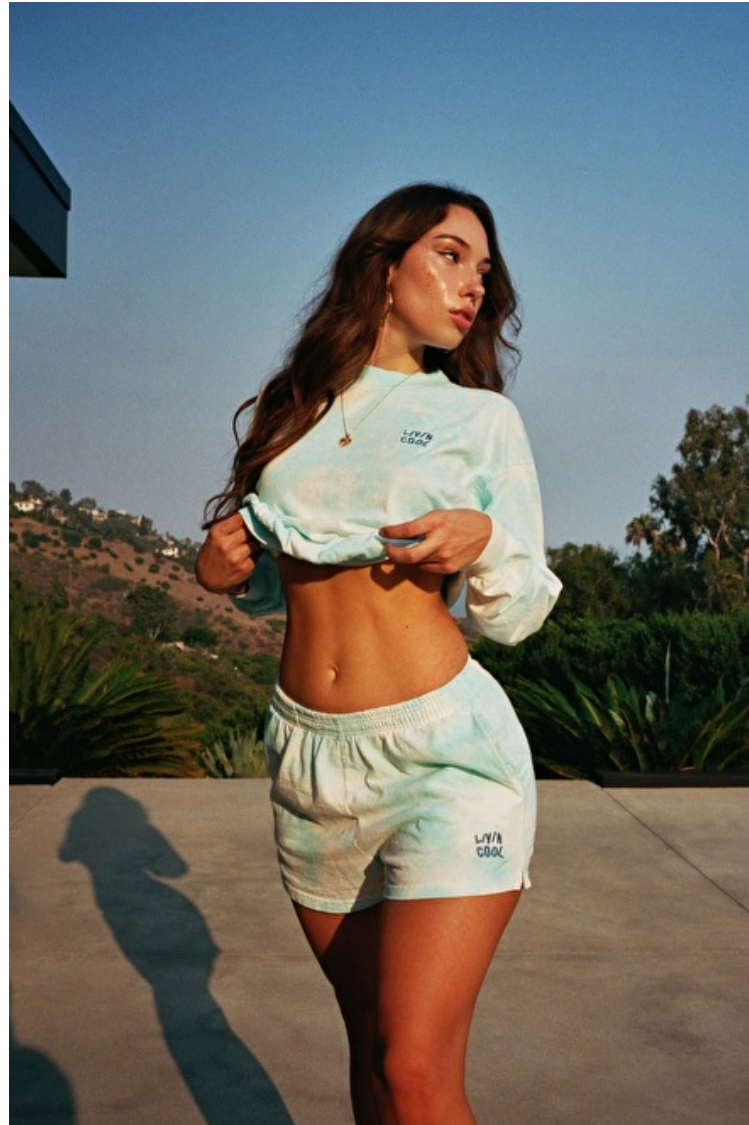

## Victoria Myers

Height 168cm / 5' 6.0"

Size EU/US 34 / 4

Bust 81cm / 32"

Waist 61cm / 24"

Hips 96cm / 38"

Shoes EU/US/UK 38 / 7.5 / 5