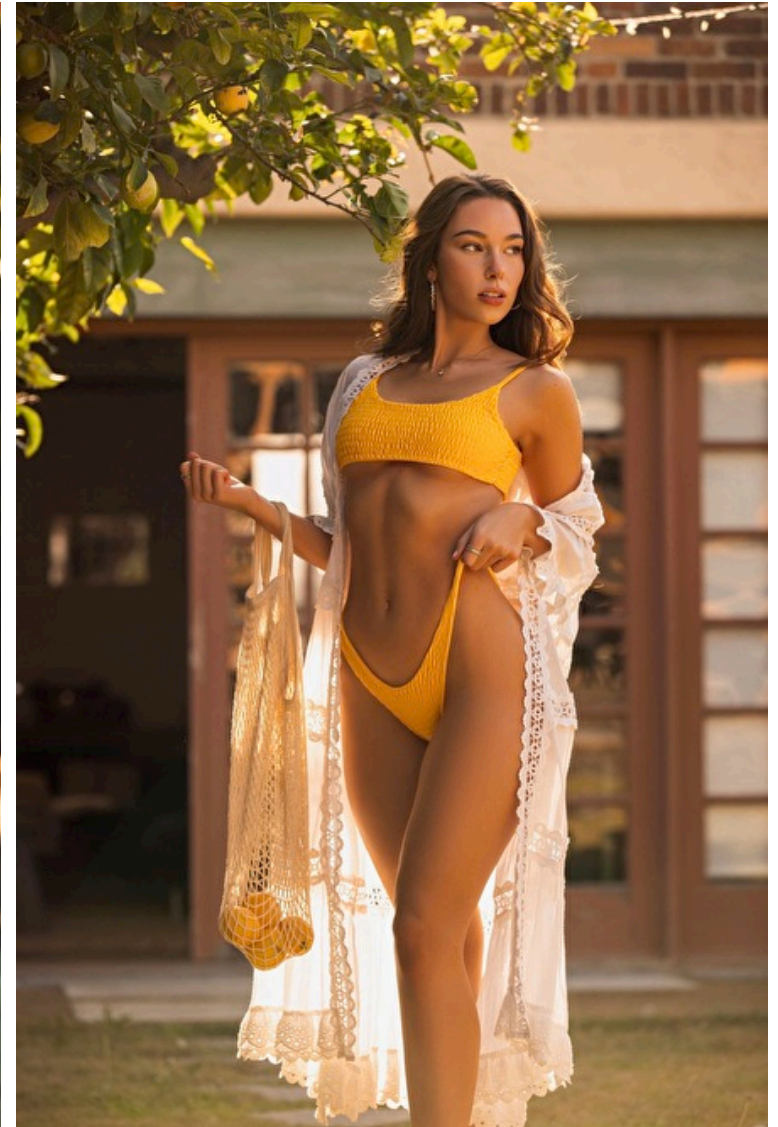

Select

MODEL MANAGEMENT

400 Michigan Ave SUITE 700, Chicago, 60611, UNITED STATES, United States
Phone: +1 312 943 3226 **Email:** info.chicago@selectmodel.com **Website:** <https://selectmodel.com/>

Victoria Myers

Height 168cm / 5' 6.0"

Size EU/US 34 / 4

Bust 81cm / 32"

Waist 61cm / 24"

Hips 96cm / 38"

Shoes EU/US/UK 38 / 7.5 / 5