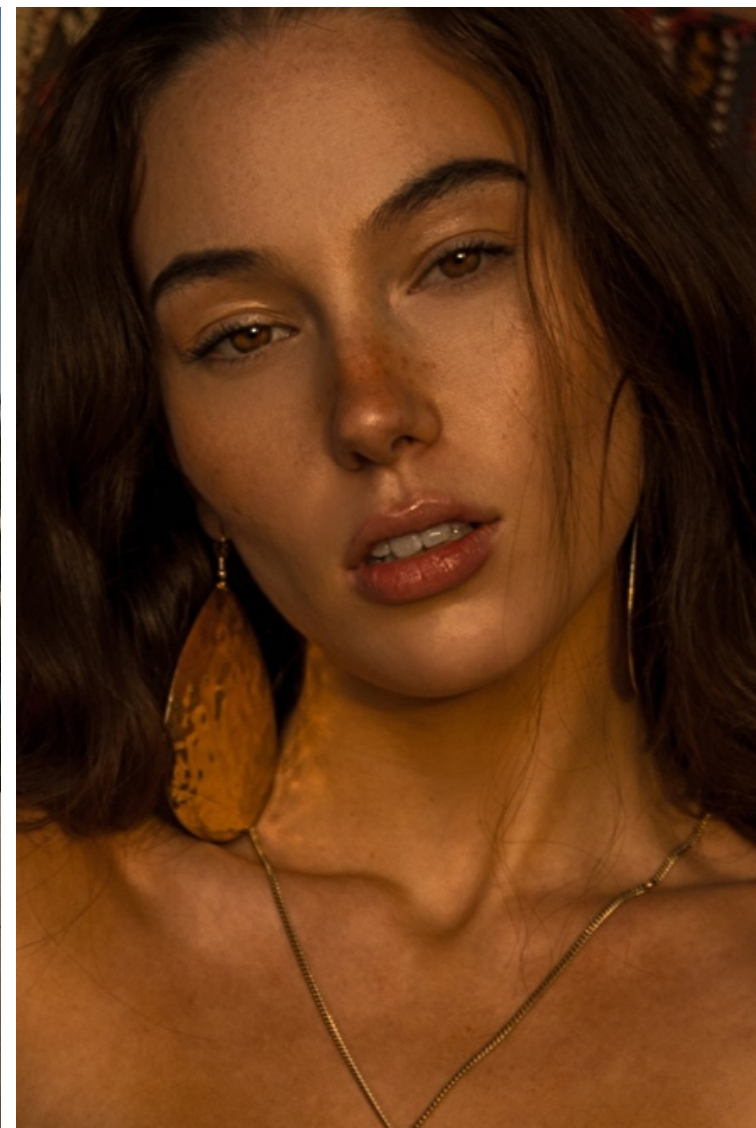

Select

MODEL MANAGEMENT

400 Michigan Ave SUITE 700, Chicago, 60611, UNITED STATES, United States
Phone: +1 312 943 3226 Email: info.chicago@selectmodel.com Website: <https://selectmodel.com/>

Victoria Myers

Height 168cm / 5' 6.0"

Size EU/US 34 / 4

Bust 81cm / 32"

Waist 61cm / 24"

Hips 96cm / 38"

Shoes EU/US/UK 38 / 7.5 / 5