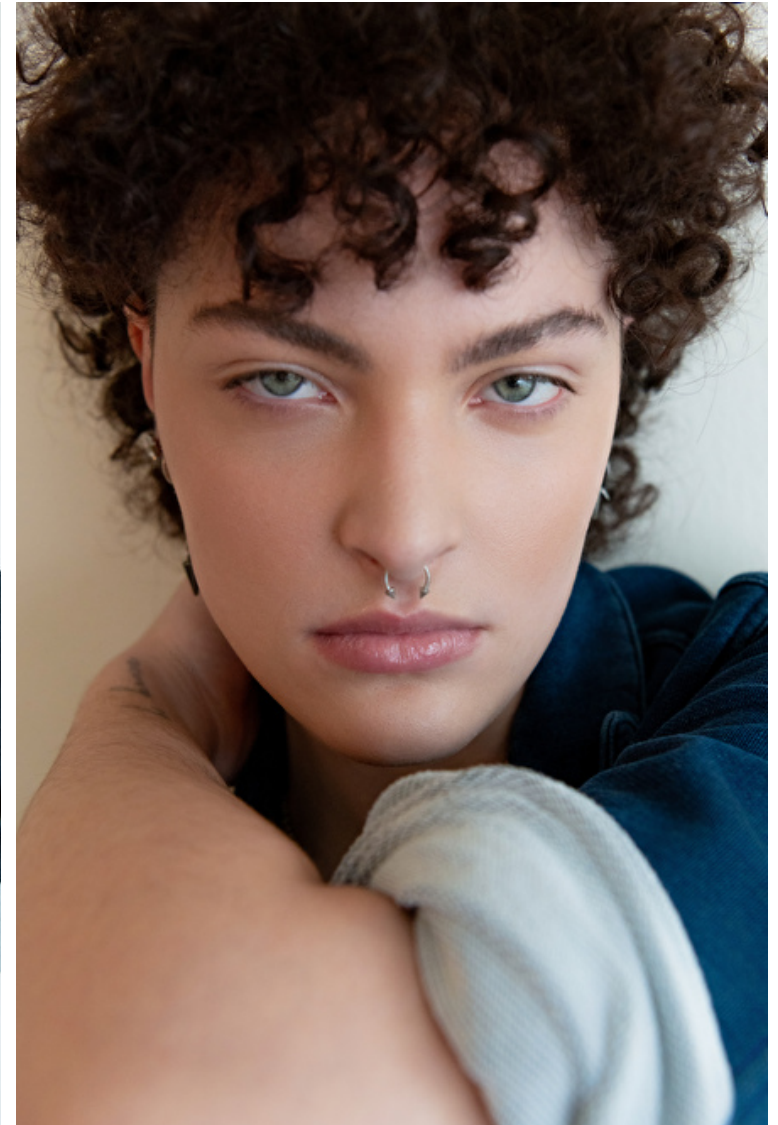

Select

MODEL MANAGEMENT

400 Michigan Ave SUITE 700, Chicago, 60611, UNITED STATES, United States
Phone: +1 312 943 3226 **Email:** info.chicago@selectmodel.com **Website:** <https://selectmodel.com/>

Vin Keely

Height 178cm / 5' 10.0"

Waist 84cm / 33"

Hips 101cm / 40"

Shoes EU/US/UK 41.5 / 9 / 7.5

Eyes Blue

Hair Brown

Inseam 81cm / 32"

Sleeve 68cm / 27"

Suit size 42cm / 32"

Suit cut Regular