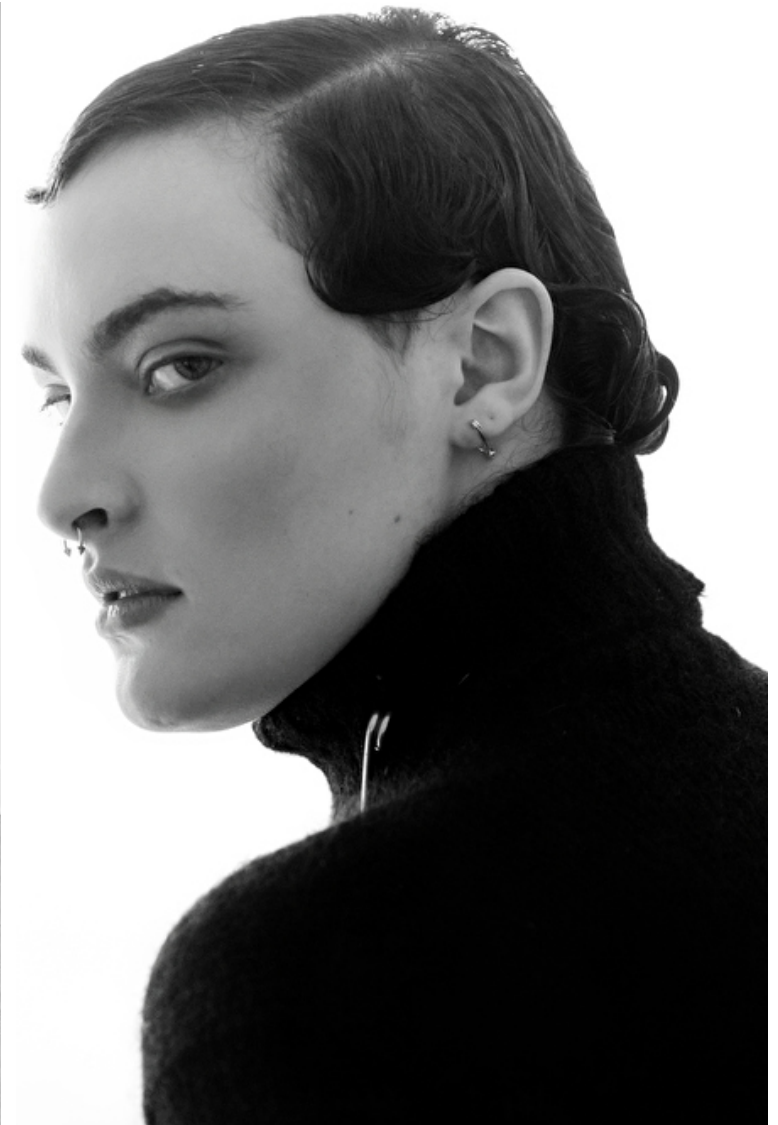

Select

MODEL MANAGEMENT

400 Michigan Ave SUITE 700, Chicago, 60611, IL, United States

Phone: +1 312 943 3226 Email: info.chicago@selectmodel.com Website: <https://selectmodel.com/>

Vin Keely

Height 178cm / 5' 10.0"

Waist 84cm / 33"

Hips 101cm / 40"

Shoes EU/US/UK 41.5 / 9 / 7.5

Eyes Blue

Hair Brown

Inseam 81cm / 32"

Sleeve 68cm / 27"

Suit size 42cm / 32"

Suit cut Regular