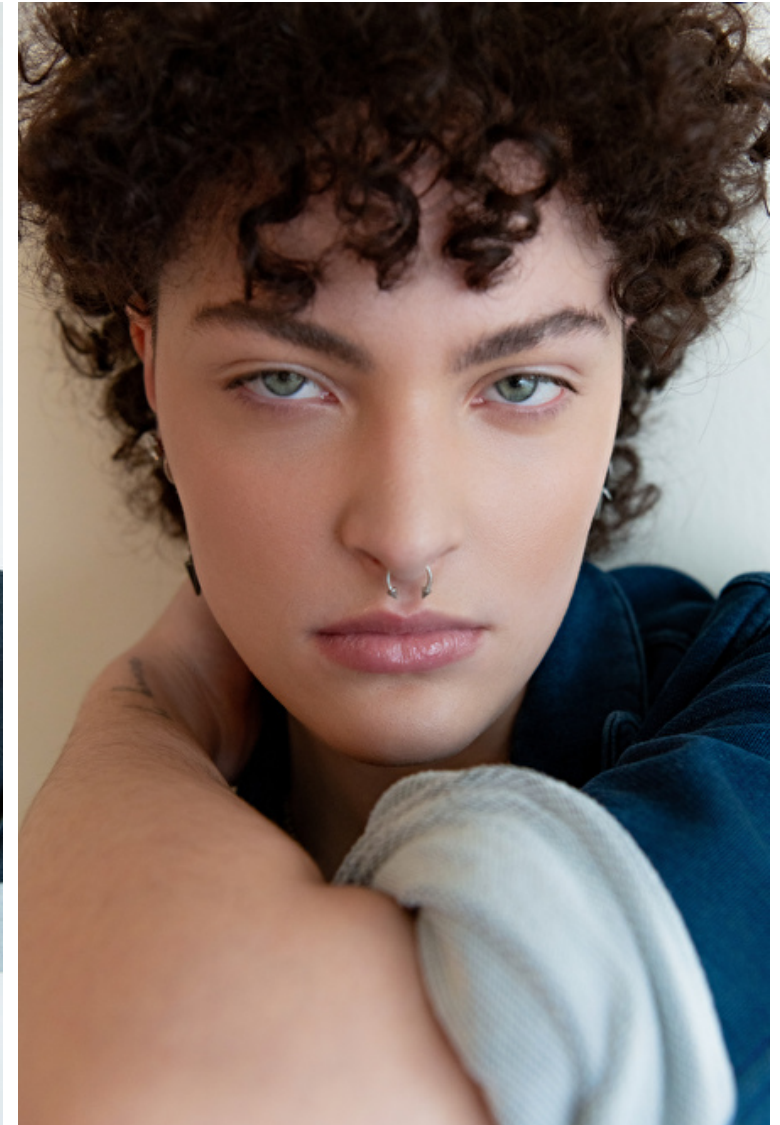

Select

MODEL MANAGEMENT

400 Michigan Ave SUITE 700, Chicago, 60611, IL, United States

Phone: +1 312 943 3226 Email: info.chicago@selectmodel.com Website: <https://selectmodel.com/>

Vin Keely

Height 178cm / 5' 10.0"

Waist 84cm / 33"

Hips 101cm / 40"

Shoes EU/US/UK 41.5 / 9 / 7.5

Eyes Blue

Hair Brown

Inseam 81cm / 32"

Sleeve 68cm / 27"

Suit size 42cm / 32"

Suit cut Regular