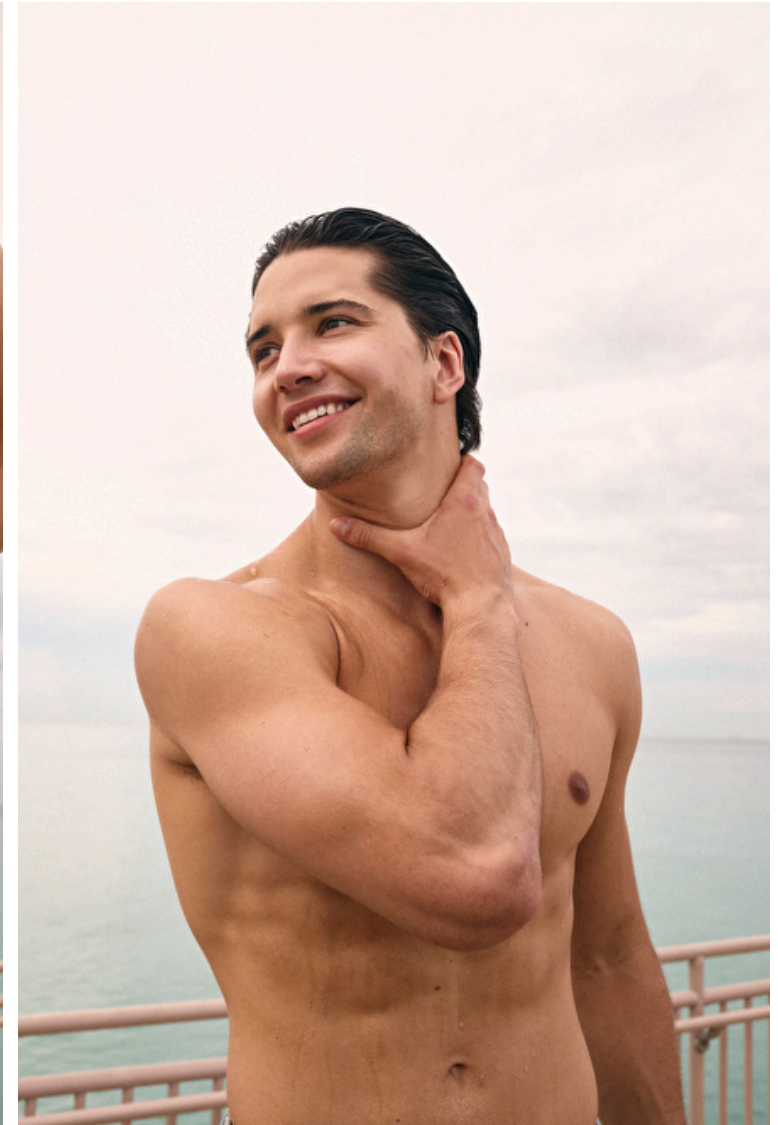

Select

MODEL MANAGEMENT

400 Michigan Ave SUITE 700, Chicago, 60611, IL, United States
Phone: +1 312 943 3226 **Email:** info.chicago@selectmodel.com **Website:** <https://selectmodel.com/>

Vince Trifiletti

Height 183cm / 6' 0.0"

Chest 101cm / 40"

Waist 79cm / 31"

Hips 94cm / 37"

Shoes EU/US/UK 44.5 / 11.5 /
10

Eyes Brown

Hair Brown

Inseam 81cm / 32"

Neck 39cm / 15.5"

Sleeve 86cm / 34"

Suit size 50cm / 40"

Suit cut Long