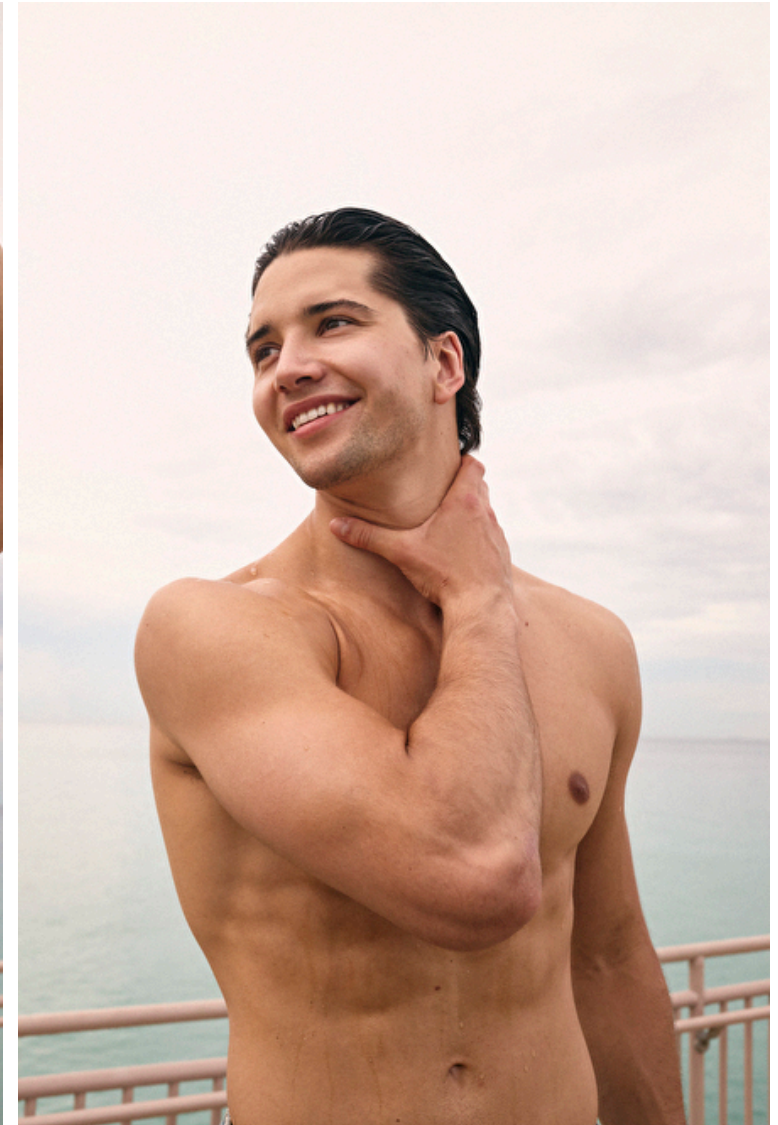

Select

MODEL MANAGEMENT

400 Michigan Ave SUITE 700, Chicago, 60611, UNITED STATES, United States
Phone: +1 312 943 3226 **Email:** info.chicago@selectmodel.com **Website:** <https://selectmodel.com/>

Vince Trifiletti

Height 183cm / 6' 0.0"

Chest 101cm / 40"

Waist 79cm / 31"

Hips 94cm / 37"

Shoes EU/US/UK 44.5 / 11.5 /
10

Eyes Brown

Hair Brown

Inseam 81cm / 32"

Neck 39cm / 15.5"

Sleeve 86cm / 34"

Suit size 50cm / 40"

Suit cut Long