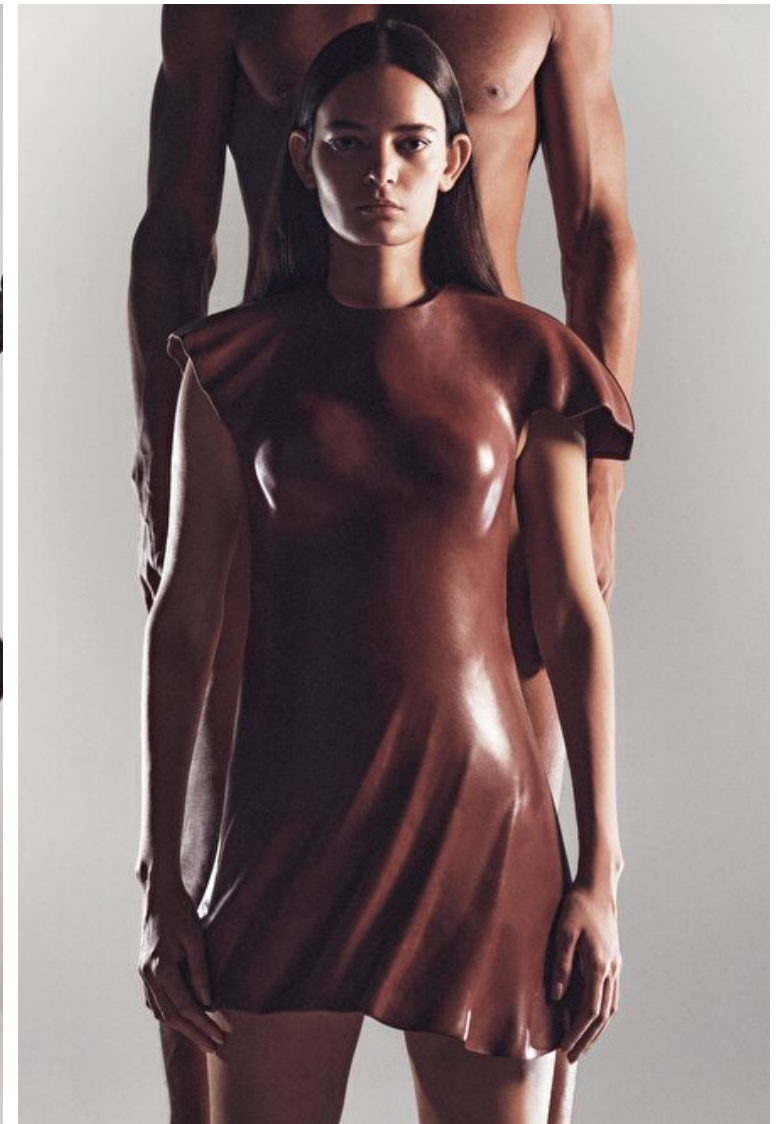

## Wanessa Milhomem

Height 179cm / 5' 10.5"

Bust 84cm / 33"

Waist 64cm / 25"

Hips 89cm / 35"

Shoes EU/US/UK 39 / 8 / 6

Hair Black

Eyes Brown