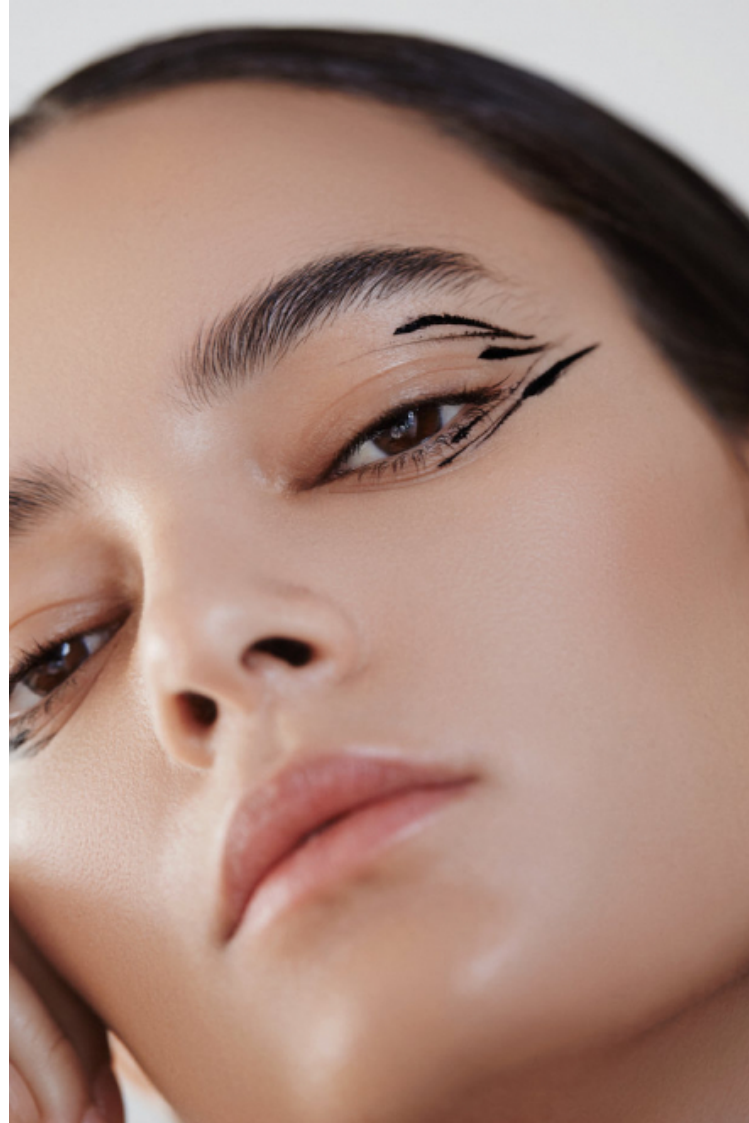

## Wanessa Milhomem

Height 179cm / 5' 10.5"

Bust 84cm / 33"

Waist 64cm / 25"

Hips 89cm / 35"

Shoes EU/US/UK 39 / 8 / 6

Hair Black

Eyes Brown