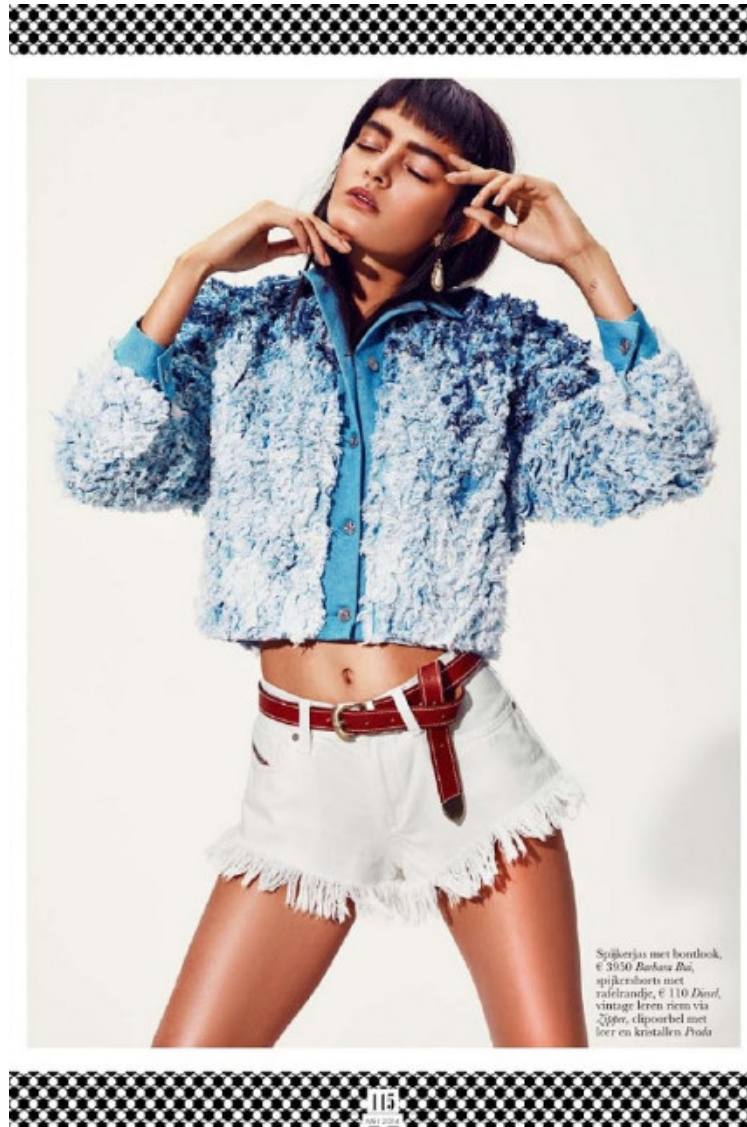

## Wanessa Milhomem

Height 179cm / 5' 10.5"

Bust 84cm / 33"

Waist 64cm / 25"

Hips 89cm / 35"

Shoes EU/US/UK 39 / 8 / 6

Hair Black

Eyes Brown