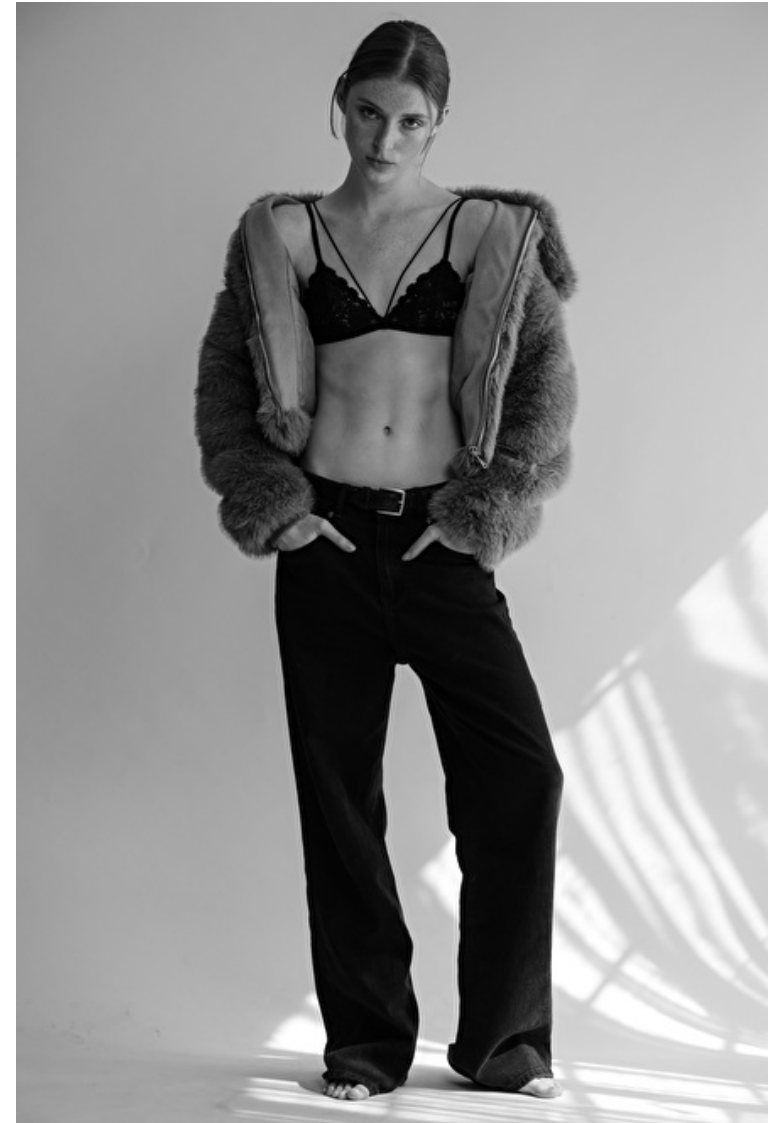

Size EU/US 32 / 2

Bust 87cm / 34.5"

Waist 66cm / 26"

Hips 96cm / 38"

Shoes EU/US/UK 39.5 / 8.5 / 6

Eyes Green

Hair Red

Location GA