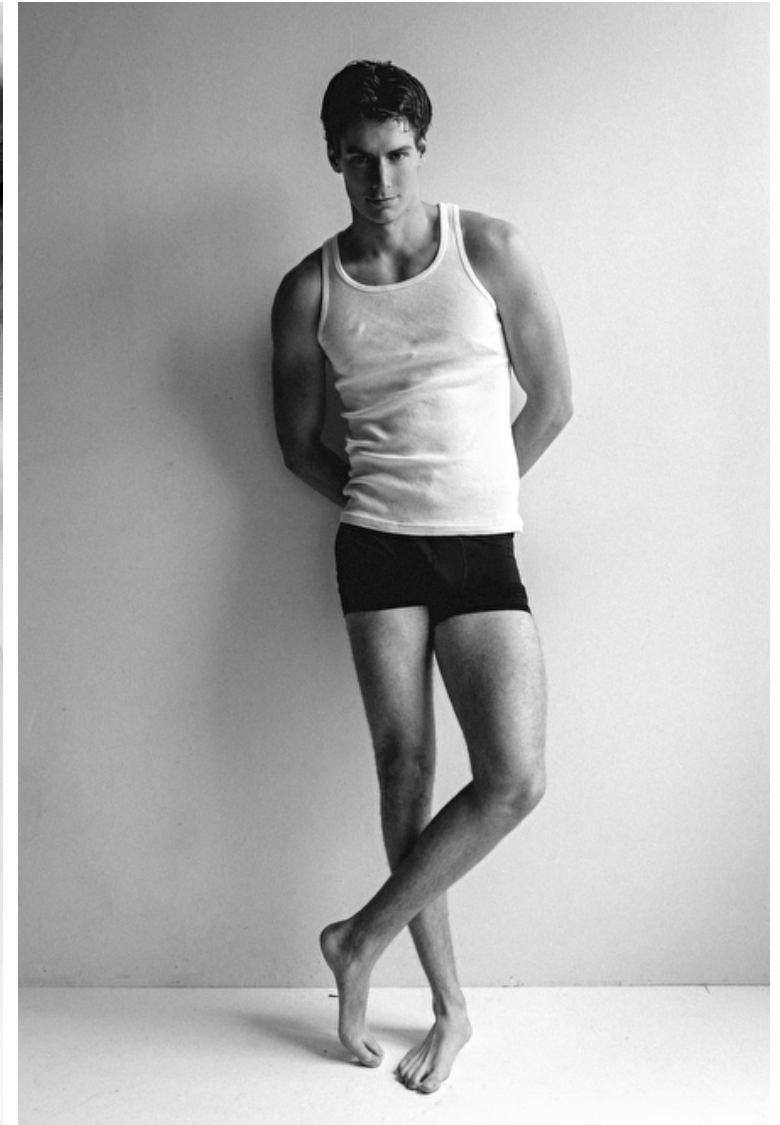

Select

MODEL MANAGEMENT

400 Michigan Ave SUITE 700, Chicago, 60611, UNITED STATES, United States
Phone: +1 312 943 3226 Email: info.chicago@selectmodel.com Website: <https://selectmodel.com/>

Xavier Burke

Height 189cm / 6' 2.5"

Chest 102cm / 40"

Waist 81cm / 32"

Shoes EU/US/UK 45 / 12 / 10.5

Eyes Blue

Hair Dark blond

Inseam 86cm / 34"

Neck 41cm / 16"

Sleeve 81cm / 32"

Suit size 52cm / 42"

Suit cut Long