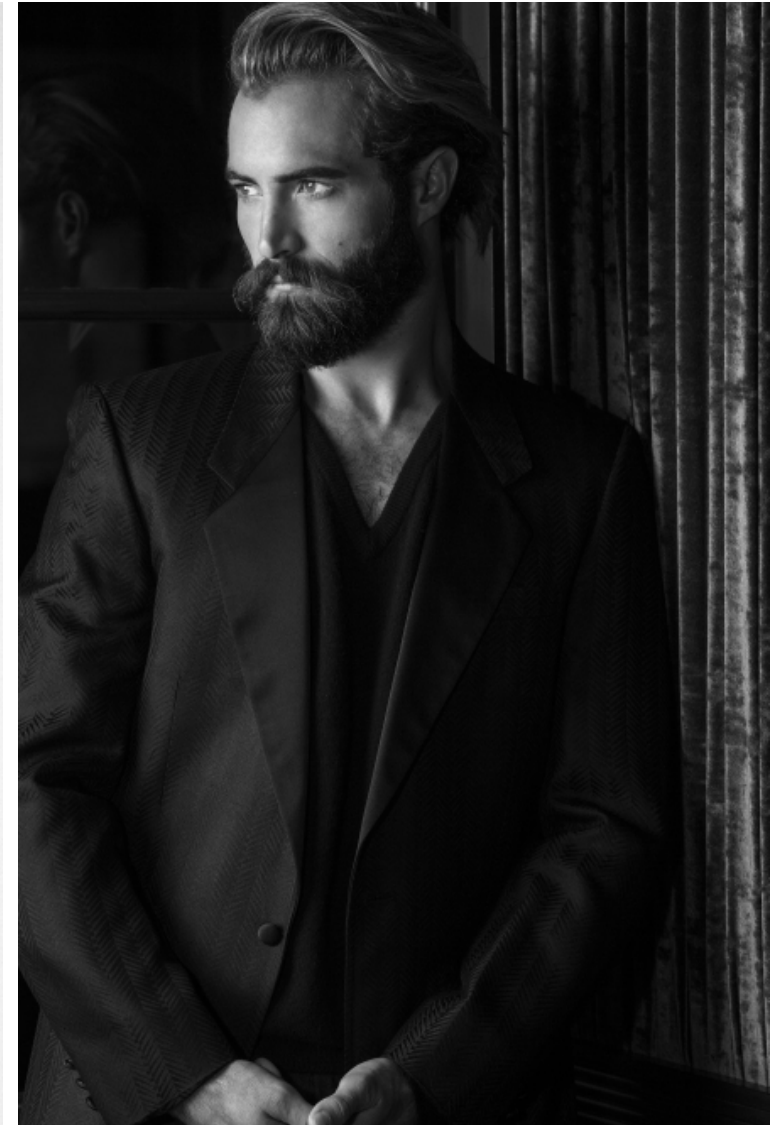

Select

MODEL MANAGEMENT

400 Michigan Ave SUITE 700, Chicago, 60611, UNITED STATES, United States
Phone: +1 312 943 3226 **Email:** info.chicago@selectmodel.com **Website:** <https://selectmodel.com/>

Zachary Binx

Height 185cm / 6' 1.0"

Waist 81cm / 32"

Shoes EU/US/UK 43 / 10.5 / 9

Eyes Hazel

Hair Brown

Inseam 81cm / 32"

Neck 41cm / 16"

Sleeve 89cm / 35"

Suit cut Long