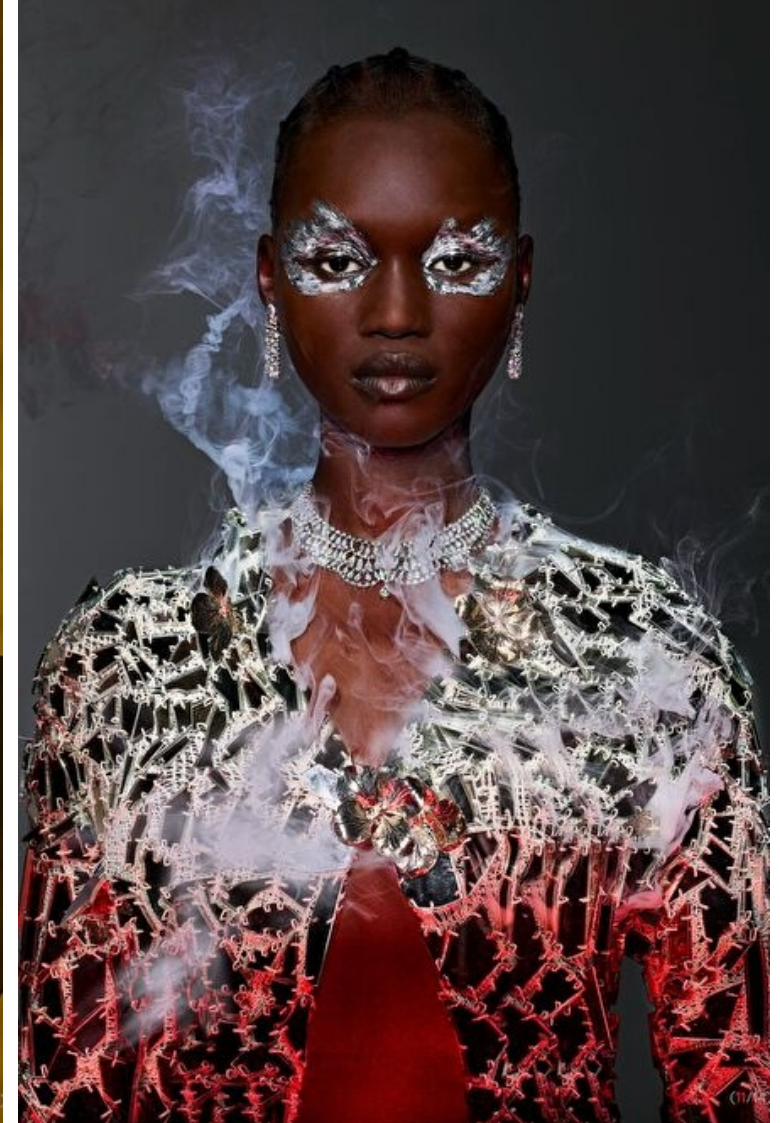

ABENY

Height 180cm / 5' 11.0"

Bust 84cm / 33"

Waist 61cm / 24"

Hips 87cm / 34.5"

Shoes EU/US/UK 40 / 9 / 7

Eyes Brown

Hair Dark brown